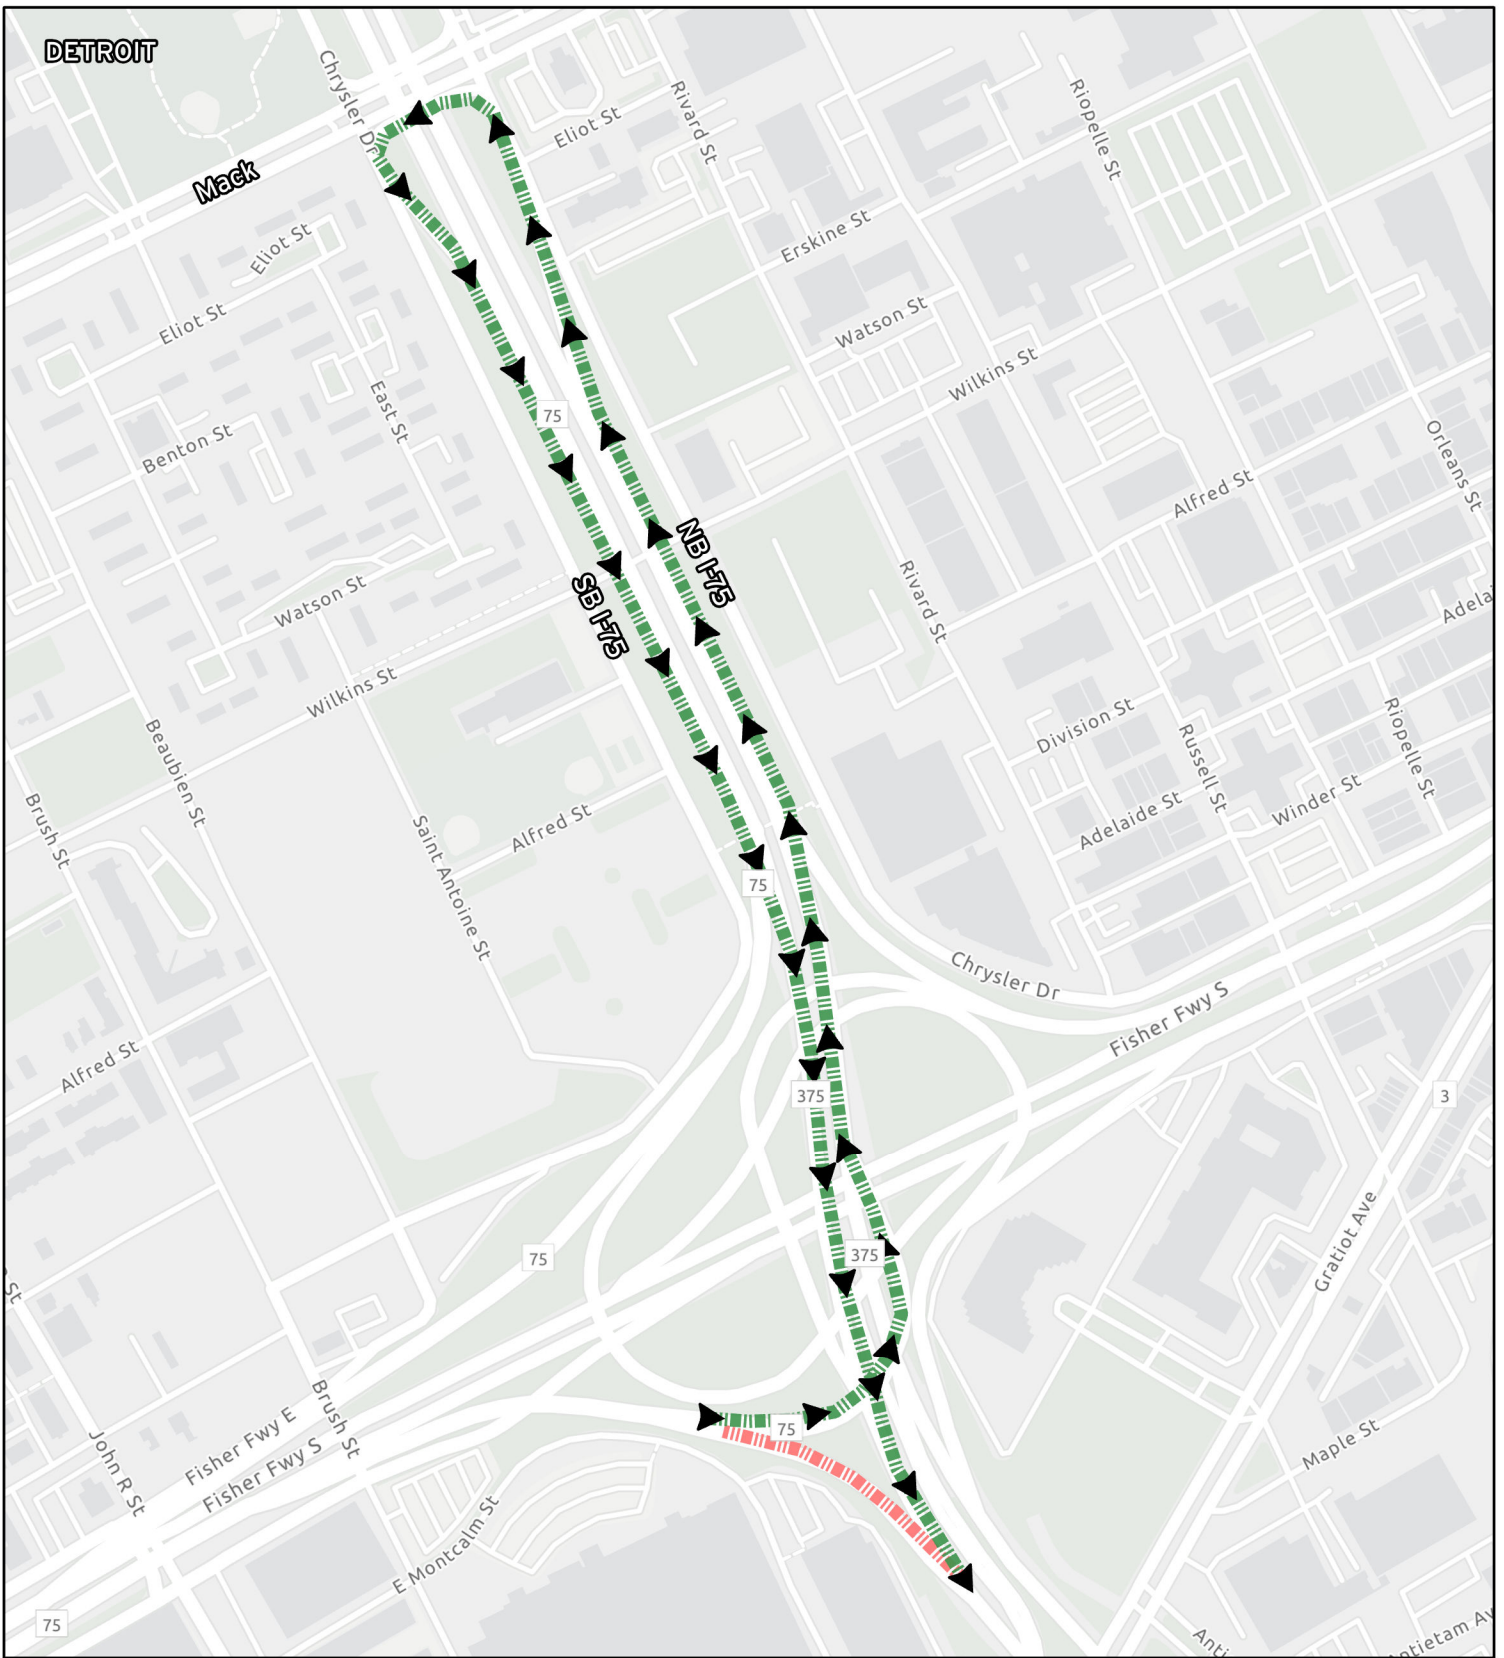

DETROIT

NORTHBOUND I-75 TO SOUTHBOUND I-375 RAMP CLOSURE DETOUR

-  Closed Road
-  Detour Route

0 0.07 0.15 Mi