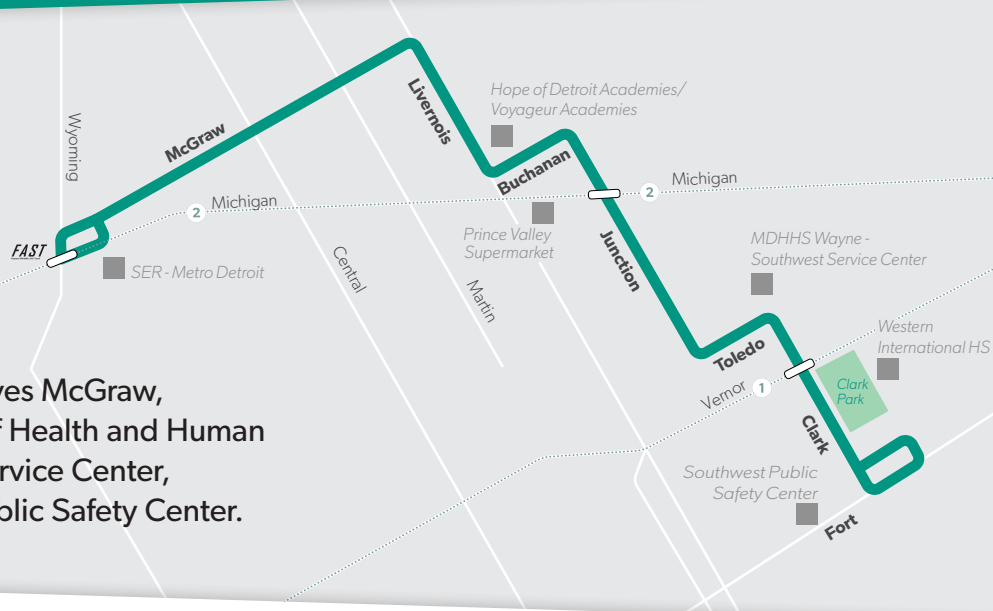

November Transit Service Changes

Effective Saturday, November 16!

NEW ROUTE

26 Junction

The new neighborhood route serves McGraw, Junction, Michigan Department of Health and Human Services (MDHHS), Southwest Service Center, Clark Park, and the Southwest Public Safety Center.

11 Clairmount

New weekend service between Livernois and Oakland.

18 Fenkell

Use Grand River between I-75 and Rosa Parks Transit Center in both directions. Service on Cass and Clifford is discontinued. Time adjustments and minor service improvements.

For bus schedules and service times, visit www.ridedetroittransit.com.

(313) 933-1300 | [f](https://www.facebook.com/ridedot) [i](https://www.instagram.com/ridedot) [@ridedot](https://www.tiktok.com/@ridedot)