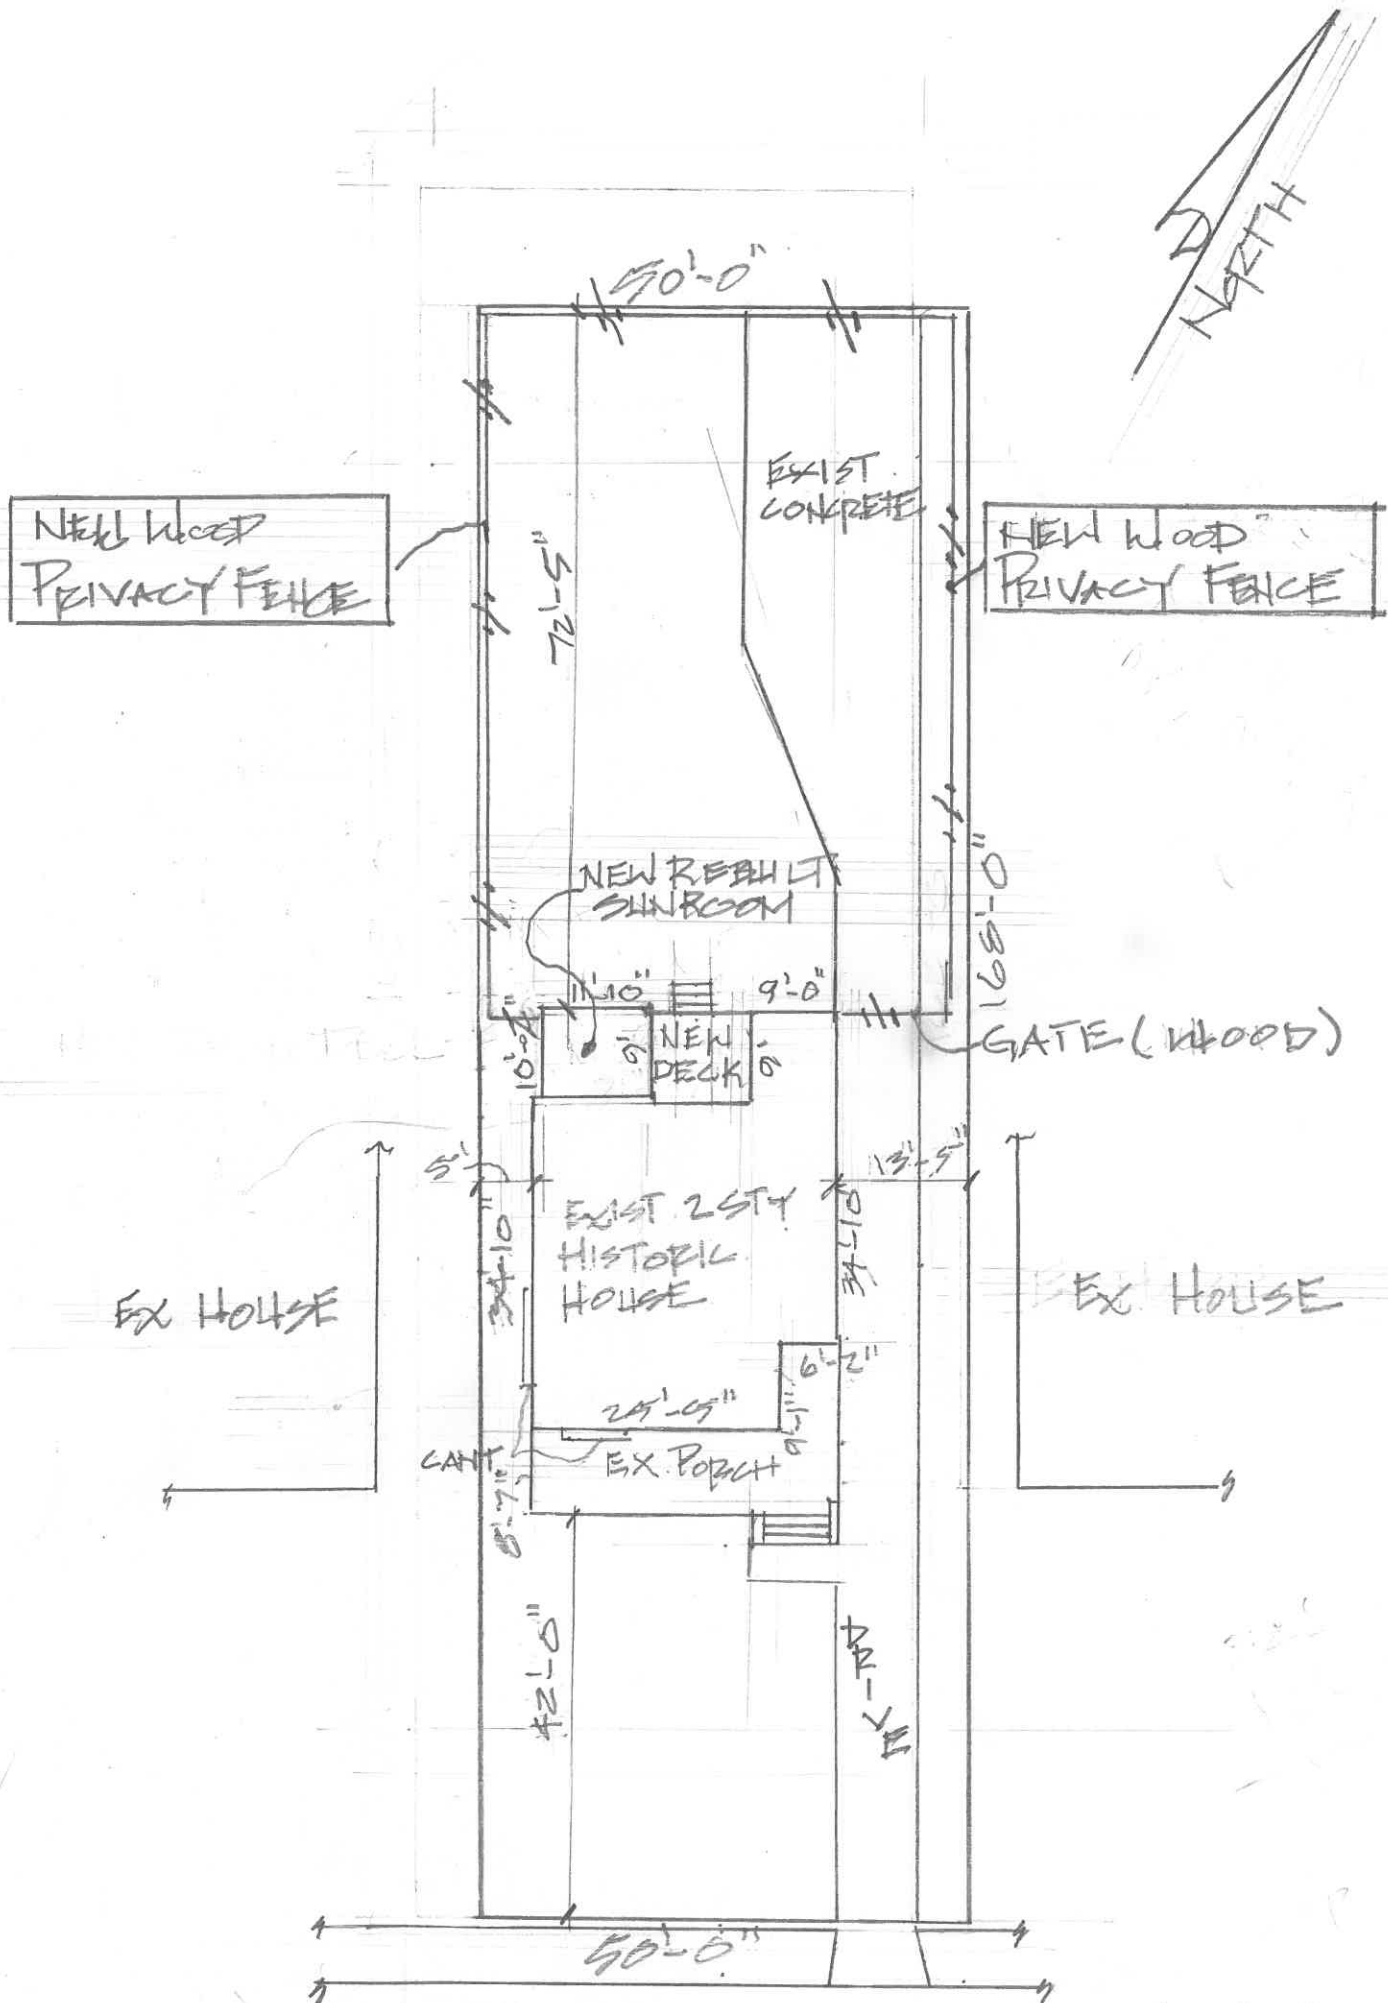

**SITE PLAN SCALE 1"=20'-0"**  
 1616 W. CHICAGO BLVD. DETROIT MI. 48206

1616 CHICAGO BLVD. DETROIT MI.

PROPERTY OWNER:  
 EVARADO MORALES  
 313-600-8237

PREPARED BY:  
 CANDY CONSTRUCTION  
 WILLIAM T. WROBLEWSKI  
 313-410-0680  
 JANUARY 23, 2020