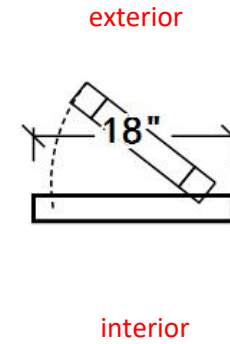

Item	W7	Products	58 Thermal break aluminum glass casement Window	Item	W6b	Products	58 Thermal break aluminum glass casement Window
QTY	8	color	black	QTY	6	color	black
Grids	NONE	Hardware	Chinese brand HOPO	Grids	NONE	Hardware	Chinese brand HOPO
Flyscreen	NONE	Glass	5mm+20A+5mmLOWE+argon gas	Flyscreen	NONE	Glass	5mm+20A+5mmLOWE+argon gas
Remarks	NFRC certificate, outward opening, right window open firstly			Remarks	NFRC certificate, handle on left, outward opening