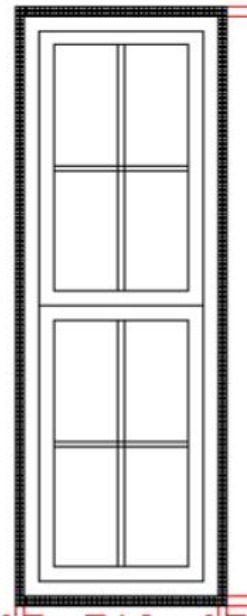

470 Project Production drawing (Drawing from Interior view)

Item	W1	Products	83 series single hung window	Item	W2	Products	83 series single hung window
QTY	127	color	black	QTY	127	color	black
Grids	YES	Hardware	Chinese brand	Grids	YES	Hardware	Chinese brand
Flyscreen	NONE	Glass	5mm+9A+5mm+argon gas	Flyscreen	NONE	Glass	5mm+9A+5mm+argon gas
Remarks	Customize 6"*1" aluminum frame, NFRC certificate			Remarks	Customize 6"*1" aluminum frame, NFRC certificate		

64.5"

23.5"

Item	W3	Products	83 series single hung window	Item	W4	Products	E2 series thermal break fixed window
QTY	4	color	black	QTY	3	color	black
Grids	YES	Hardware	Chinese brand	Grids	YES	Hardware	Chinese brand
Flyscreen	NONE	Glass	5mm+9A+5mm+argon gas	Flyscreen	NONE	Glass	6mm+20A+6mm+argon gas
Remarks	Customize 6"*1" aluminum frame, NFRC certificate			Remarks	NFRC certificate		