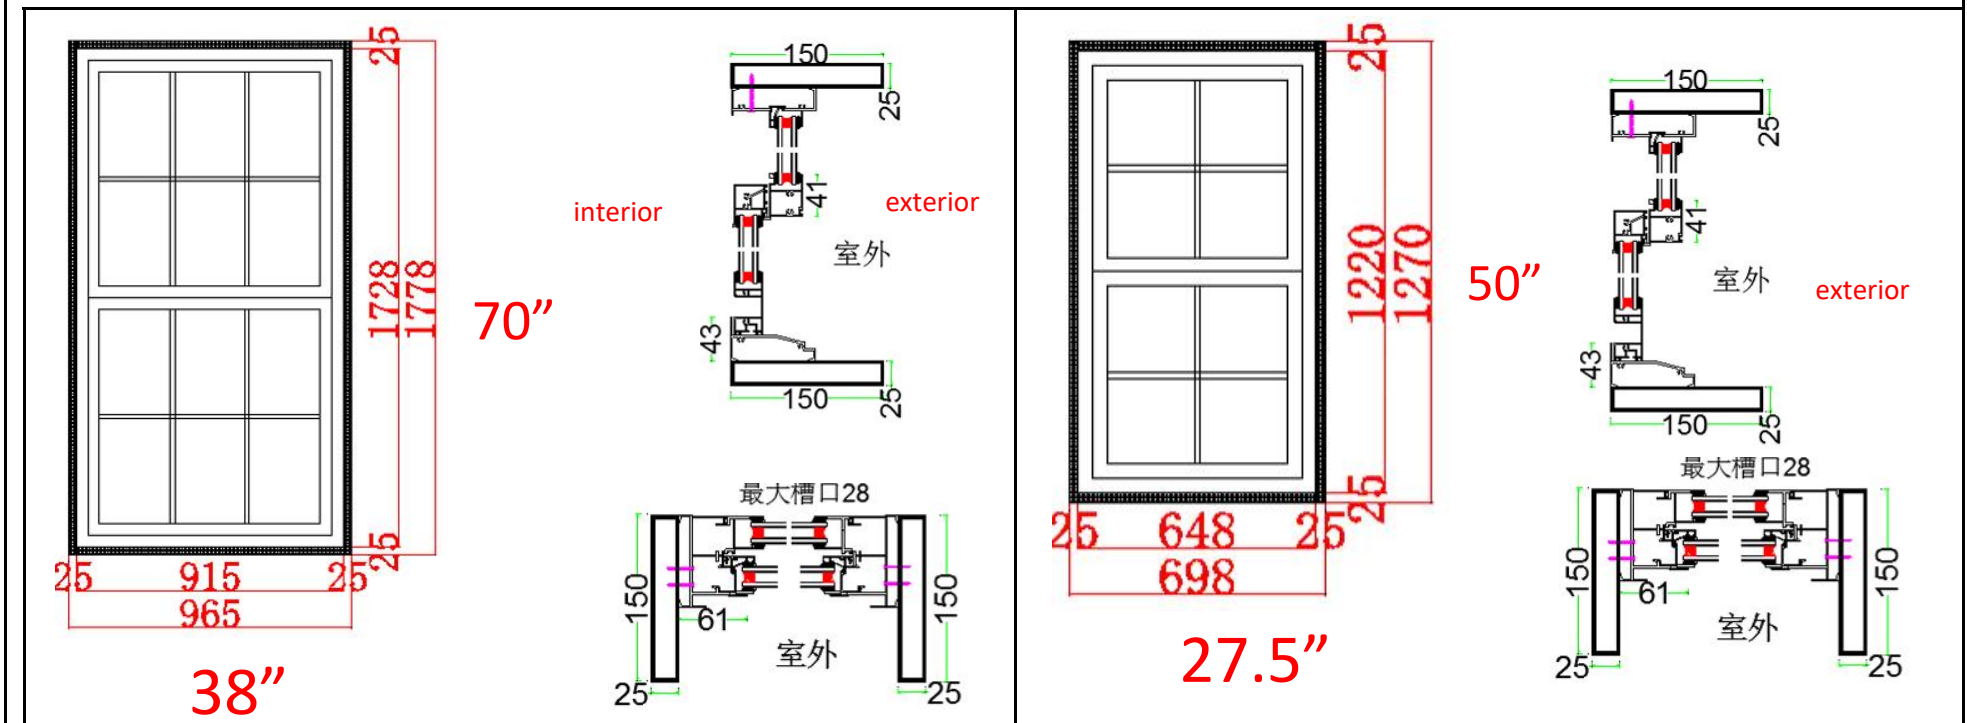

470 Project Production drawing (Drawing from Interior view)

Item	W1	Products	83 series single hung window	Item	W2	Products	83 series single hung window
QTY	127	color	black	QTY	127	color	black
Grids	YES	Hardware	Chinese brand	Grids	YES	Hardware	Chinese brand
Flyscreen	NONE	Glass	5mm+9A+5mm+argon gas	Flyscreen	NONE	Glass	5mm+9A+5mm+argon gas
Remarks	Customize 6"*1" aluminum frame, NFRC certificate			Remarks	Customize 6"*1" aluminum frame, NFRC certificate		

64.5"

23.5"

Item	W3	Products	83 series single hung window	Item	W4	Products	E2 series thermal break fixed window
QTY	4	color	black	QTY	3	color	black
Grids	YES	Hardware	Chinese brand	Grids	YES	Hardware	Chinese brand
Flyscreen	NONE	Glass	5mm+9A+5mm+argon gas	Flyscreen	NONE	Glass	6mm+20A+6mm+argon gas
Remarks	Customize 6"*1" aluminum frame, NFRC certificate			Remarks	NFRC certificate		

Remarks: 1. Drawing from **interior view**.

2. The size on the drawing is manufacturer products size.

3. Just W1, W2, W3 with aluminum frame .

4. All goods are packaged with NFRC sticker.

4. We will produce according to the cofirmed drawing, once begin producing, nothing can be changed again.