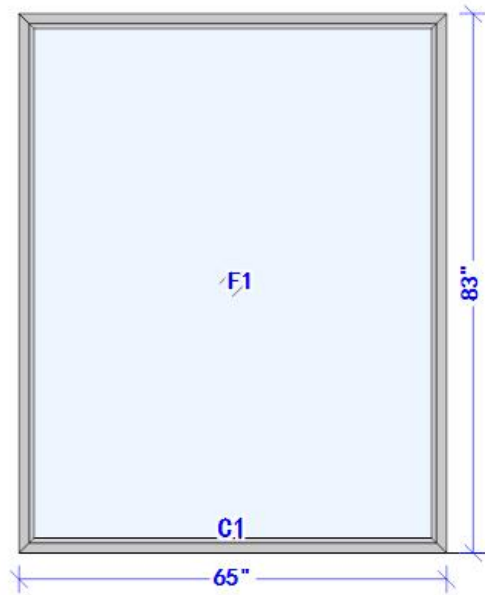

470 Project Production drawing (Drawing from Interior view)

Item	W1	Products	83 series single hung window	Item	W2	Products	83 series single hung window
QTY	127	color	black	QTY	127	color	black
Grids	YES	Hardware	Chinese brand	Grids	YES	Hardware	Chinese brand
Flyscreen	NONE	Glass	5mm+9A+5mm+argon gas	Flyscreen	NONE	Glass	5mm+9A+5mm+argon gas
Remarks	Customize 6"*1" aluminum frame, NFRC certificate			Remarks	Customize 6"*1" aluminum frame, NFRC certificate		

64.5"

23.5"

Item	W3	Products	83 series single hung window	Item	W4	Products	E2 series thermal break fixed window
QTY	4	color	black	QTY	3	color	black
Grids	YES	Hardware	Chinese brand	Grids	YES	Hardware	Chinese brand
Flyscreen	NONE	Glass	5mm+9A+5mm+argon gas	Flyscreen	NONE	Glass	6mm+20A+6mm+argon gas
Remarks	Customize 6"*1" aluminum frame, NFRC certificate			Remarks	NFRC certificate		

Remarks: 1. Drawing from **interior view**.

2. The size on the drawing is manufacturer products size.

3. Just W1, W2, W3 with aluminum frame .

4. All goods are packaged with NFRC sticker.

4. We will produce according to the cofirmed drawing, once begin producing, nothing can be changed again.