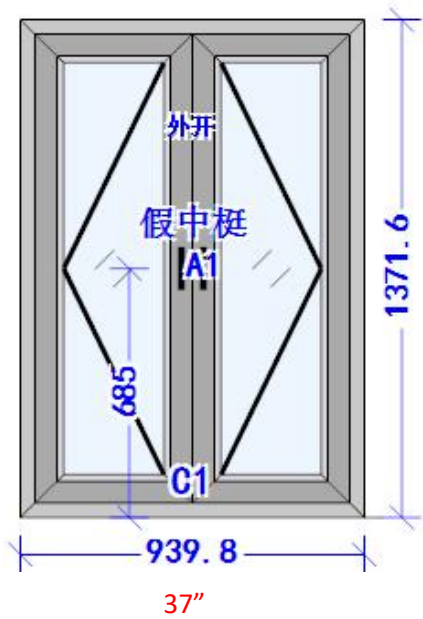

Item	W7	Products	58 Thermal break aluminum glass casement Window	Item	W6b	Products	58 Thermal break aluminum glass casement Window
QTY	8	color	black	QTY	6	color	black
Grids	NONE	Hardware	Chinese brand HOPO	Grids	NONE	Hardware	Chinese brand HOPO
Flyscreen	NONE	Glass	5mm+20A+5mmLOWE+argon gas	Flyscreen	NONE	Glass	5mm+20A+5mmLOWE+argon gas
Remarks	NFRC certificate, outward opening, right window open firstly			Remarks	NFRC certificate, handle on left, outward opening