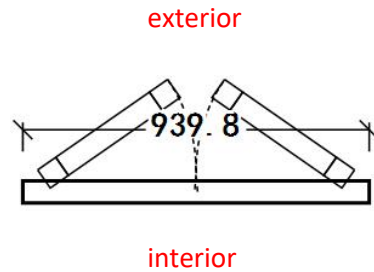

Item	W7	Products	58 Thermal break aluminum glass casement Window	Item	W6b	Products	58 Thermal break aluminum glass casement Window
QTY	8	color	black	QTY	6	color	black
Grids	NONE	Hardware	Chinese brand HOPO	Grids	NONE	Hardware	Chinese brand HOPO
Flyscreen	NONE	Glass	5mm+20A+5mmLOWE+argon gas	Flyscreen	NONE	Glass	5mm+20A+5mmLOWE+argon gas
Remarks	NFRC certificate, outward opening, right window open firstly			Remarks	NFRC certificate, handle on left, outward opening