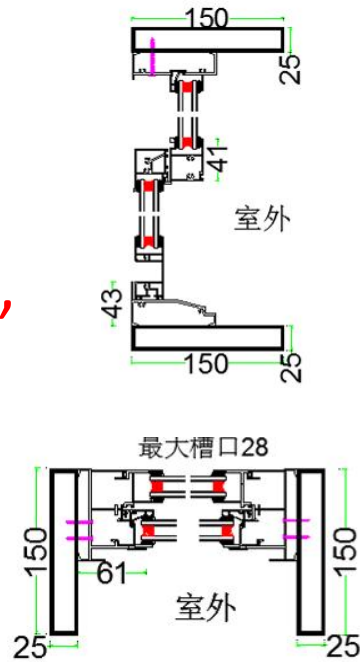

470 Project Production drawing (Drawing from Interior view)

Item	W1	Products	83 series single hung window	Item	W2	Products	83 series single hung window
QTY	127	color	black	QTY	127	color	black
Grids	YES	Hardware	Chinese brand	Grids	YES	Hardware	Chinese brand
Flyscreen	NONE	Glass	5mm+9A+5mm+argon gas	Flyscreen	NONE	Glass	5mm+9A+5mm+argon gas
Remarks	Customize 6"*1" aluminum frame, NFRC certificate			Remarks	Customize 6"*1" aluminum frame, NFRC certificate		

64.5"

23.5"

Item	W3	Products	83 series single hung window	Item	W4	Products	E2 series thermal break fixed window
QTY	4	color	black	QTY	3	color	black
Grids	YES	Hardware	Chinese brand	Grids	YES	Hardware	Chinese brand
Flyscreen	NONE	Glass	5mm+9A+5mm+argon gas	Flyscreen	NONE	Glass	6mm+20A+6mm+argon gas
Remarks	Customize 6"*1" aluminum frame, NFRC certificate			Remarks	NFRC certificate		

Remarks: 1. Drawing from **interior view**.

2. The size on the drawing is manufacturer products size.

3. Just W1, W2, W3 with aluminum frame .

4. All goods are packaged with NFRC sticker.

4. We will produce according to the cofirmed drawing, once begin producing, nothing can be changed again.