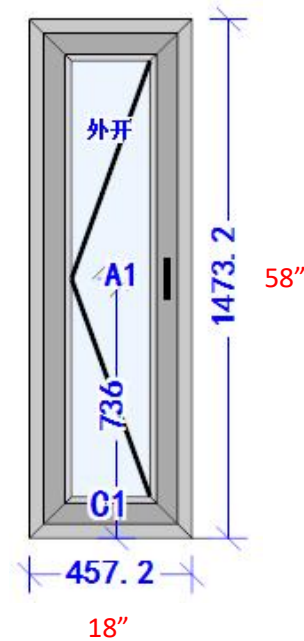

470 Project Production drawing (Drawing from Interior view)

Item	W1	Products	83 series single hung window	Item	W2	Products	83 series single hung window
QTY	127	color	black	QTY	127	color	black
Grids	YES	Hardware	Chinese brand	Grids	YES	Hardware	Chinese brand
Flyscreen	NONE	Glass	5mm+9A+5mm+argon gas	Flyscreen	NONE	Glass	5mm+9A+5mm+argon gas
Remarks	Customize 6"*1" aluminum frame, NFRC certificate			Remarks	Customize 6"*1" aluminum frame, NFRC certificate		

64.5"

23.5"

Item	W3	Products	83 series single hung window	Item	W4	Products	E2 series thermal break fixed window
QTY	4	color	black	QTY	3	color	black
Grids	YES	Hardware	Chinese brand	Grids	YES	Hardware	Chinese brand
Flyscreen	NONE	Glass	5mm+9A+5mm+argon gas	Flyscreen	NONE	Glass	6mm+20A+6mm+argon gas
Remarks	Customize 6"*1" aluminum frame, NFRC certificate			Remarks	NFRC certificate		

Remarks: 1. Drawing from **interior view**.

2. The size on the drawing is manufacturer products size.

3. Just W1, W2, W3 with aluminum frame .

4. All goods are packaged with NFRC sticker.

4. We will produce according to the cofirmed drawing, once begin producing, nothing can be changed again.