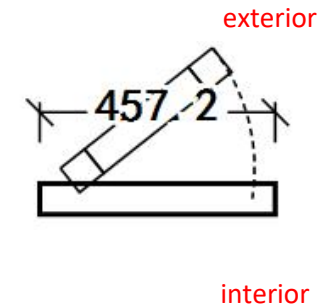

Item	W5	Products	E2 series thermal break fixed window	Item	W6a	Products	58 Thermal break aluminum glass casement Window
QTY	3	color	black	QTY	7	color	black
Grids	YES	Hardware	Chinese brand	Grids	NONE	Hardware	Chinese brand
Flyscreen	NONE	Glass	6mm+20A+6mm+argon gas	Flyscreen	NONE	Glass	5mm+20A+5mmLOWE+argon gas
Remarks	NFRC certificate			Remarks	NFRC certificate, handle on right, outward opening