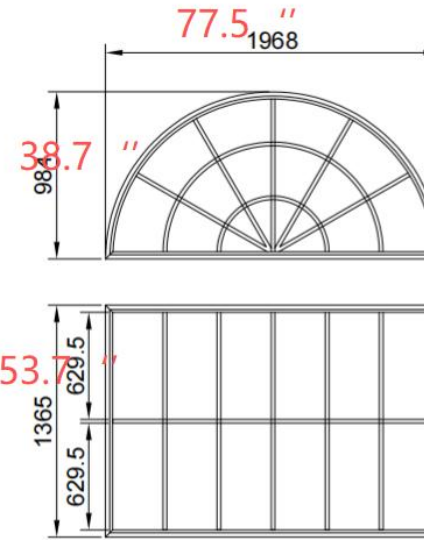

470 Project Production drawing (Drawing from Interior view)

Item	W1	Products	83 series single hung window	Item	W2	Products	83 series single hung window
QTY	127	color	black	QTY	127	color	black
Grids	YES	Hardware	Chinese brand	Grids	YES	Hardware	Chinese brand
Flyscreen	NONE	Glass	5mm+9A+5mm+argon gas	Flyscreen	NONE	Glass	5mm+9A+5mm+argon gas
Remarks	Customize 6"*1" aluminum frame, NFRC certificate			Remarks	Customize 6"*1" aluminum frame, NFRC certificate		

64.5"

23.5"

Item	W3	Products	83 series single hung window	Item	W4	Products	E2 series thermal break fixed window
QTY	4	color	black	QTY	3	color	black
Grids	YES	Hardware	Chinese brand	Grids	YES	Hardware	Chinese brand
Flyscreen	NONE	Glass	5mm+9A+5mm+argon gas	Flyscreen	NONE	Glass	6mm+20A+6mm+argon gas
Remarks	Customize 6"*1" aluminum frame, NFRC certificate			Remarks	NFRC certificate		

Remarks: 1. Drawing from **interior view**.

2. The size on the drawing is manufacturer products size.

3. Just W1, W2, W3 with aluminum frame .

4. All goods are packaged with NFRC sticker.

4. We will produce according to the cofirmed drawing, once begin producing, nothing can be changed again.