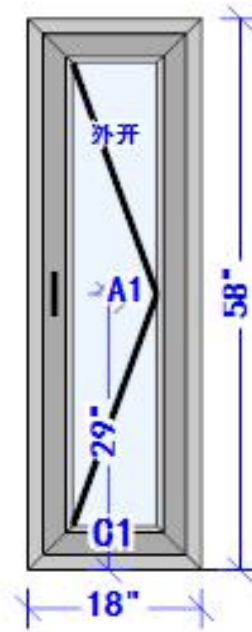

470 Project Production drawing (Drawing from Interior view)

Item	W1	Products	83 series single hung window	Item	W2	Products	83 series single hung window
QTY	127	color	black	QTY	127	color	black
Grids	YES	Hardware	Chinese brand	Grids	YES	Hardware	Chinese brand
Flyscreen	NONE	Glass	5mm+9A+5mm+argon gas	Flyscreen	NONE	Glass	5mm+9A+5mm+argon gas
Remarks	Customize 6"*1" aluminum frame, NFRC certificate			Remarks	Customize 6"*1" aluminum frame, NFRC certificate		

64.5"

23.5"

Item	W3	Products	83 series single hung window	Item	W4	Products	E2 series thermal break fixed window
QTY	4	color	black	QTY	3	color	black
Grids	YES	Hardware	Chinese brand	Grids	YES	Hardware	Chinese brand
Flyscreen	NONE	Glass	5mm+9A+5mm+argon gas	Flyscreen	NONE	Glass	6mm+20A+6mm+argon gas
Remarks	Customize 6"*1" aluminum frame, NFRC certificate			Remarks	NFRC certificate		

Item	W5	Products	E2 series thermal break fixed window	Item	W6a	Products	58 Thermal break aluminum glass casement Window
QTY	3	color	black	QTY	7	color	black
Grids	YES	Hardware	Chinese brand	Grids	NONE	Hardware	Chinese brand
Flyscreen	NONE	Glass	6mm+20A+6mm+argon gas	Flyscreen	NONE	Glass	5mm+20A+5mmLOWE+argon gas
Remarks	NFRC certificate			Remarks	NFRC certificate, handle on right, outward opening		

Remarks: 1. Drawing from **interior view**.

2. The size on the drawing is manufacturer products size.

3. Just W1, W2, W3 with aluminum frame .

4. All goods are packaged with NFRC sticker.

4. We will produce according to the cofirmed drawing, once begin producing, nothing can be changed again.