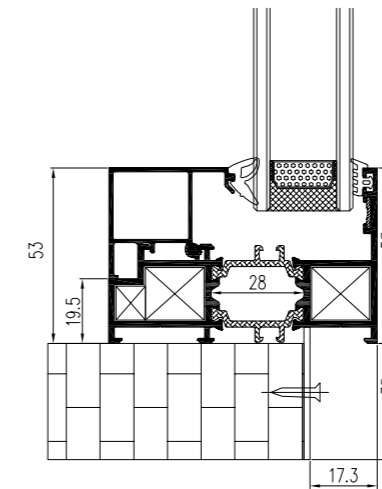

W1 83 Series single hunge window, Black powder coating. QTY: 127 Set

Screws must only be fastened above the balancer. During fastening, avoid letting debris fall into the balancer.

exterior

W2 83 Series single hunge window, Black powder coating. QTY: 127 Set

Screws must only be fastened above the balancer. During fastening, avoid letting debris fall into the balancer.

W3 83 Series single hunge window, Black powder coating. QTY: 4Set

Screws must only be fastened above the balancer. During fastening, avoid letting debris fall into the balancer.

W3 E2 Series s Fixed window, Black powder coating. QTY: 3Set

have to make new; 5x arch:77.5 wide x 41.5 tall

interior

exterior

W6 E2 Series s Fixed window, Black powder coating. QTY: 3Set

have to make new 3x 55.5 wide x 78.5 tall