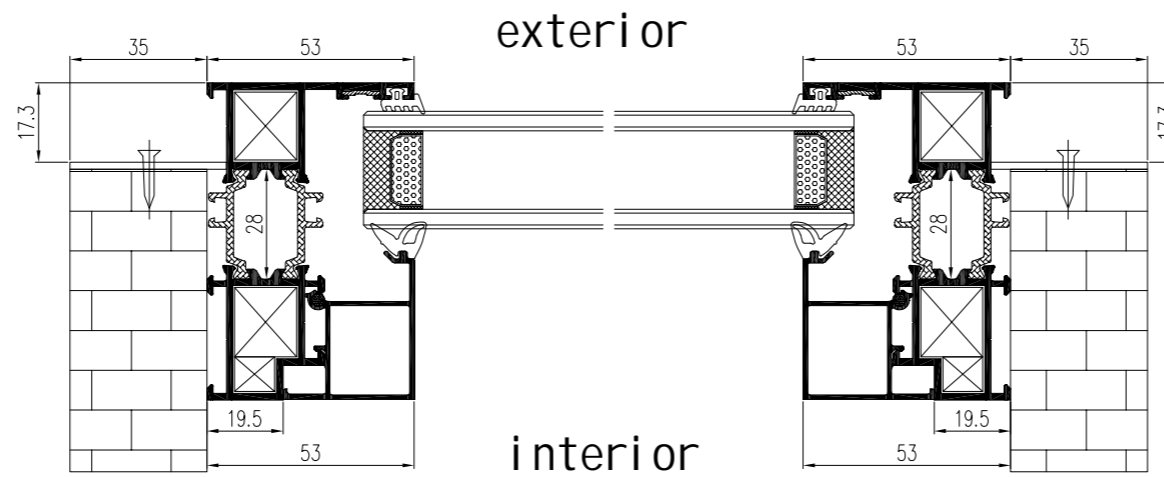

W1 83 Series single hunge window, Black powder coating. QTY: 127 Set

Screws must only be fastened above the balancer. During fastening, avoid letting debris fall into the balancer.

exterior

W2 83 Series single hunge window, Black powder coating. QTY: 127 Set

Screws must only be fastened above the balancer. During fastening, avoid letting debris fall into the balancer.

W3 83 Series single hunge window, Black powder coating. QTY: 4Set

Screws must only be fastened above the balancer. During fastening, avoid letting debris fall into the balancer.

W3 E2 Series s Fixed window, Black powder coating. QTY: 3Set

have to make new; 5x arch:77.5 wide x 41.5 tall

interior

exterior

W6 E2 Series s Fixed window, Black powder coating. QTY: 3Set

have to make new 3x 55.5 wide x 78.5 tall