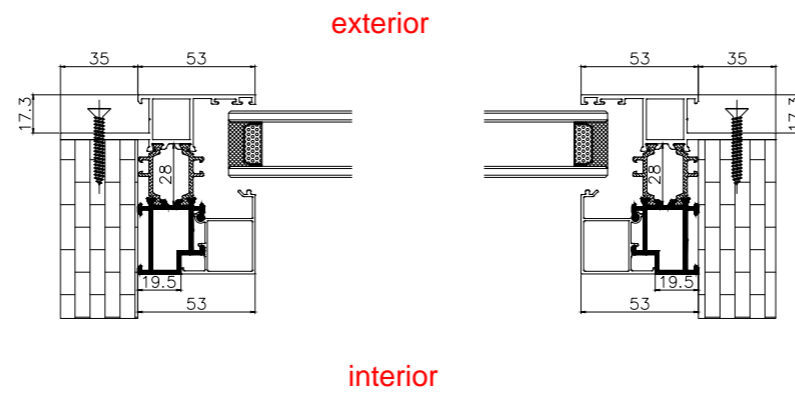

Screws must only be fastened above the balancer. During fastening, avoid letting debris fall into the balancer.

W3 83 Series single hunge window, Black powder coating. QTY: 4Set

Screws must only be fastened above the balancer. During fastening, avoid letting debris fall into the balancer.

W3 E2 Series s Fixed window, Black powder coating. QTY: 3Set

have to make new; 5x arch:77.5 wide x 41.5 tall

interior

exterior

W6 E2 Series s Fixed window, Black powder coating. QTY: 3Set

have to make new 3x 55.5 wide x 78.5 tall