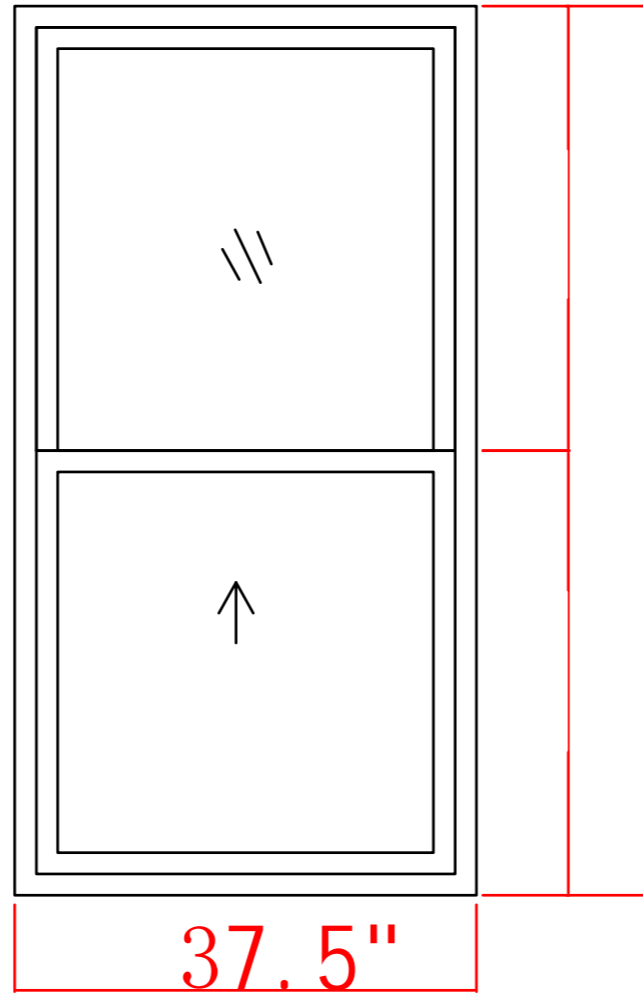

W1 83 Series single hunge window, Black powder coating. QTY: 127 Set

Screws must only be fastened above the balancer. During fastening, avoid letting debris fall into the balancer.

exterior

W2 83 Series single hunge window, Black powder coating. QTY: 127 Set

Screws must only be fastened above the balancer. During fastening, avoid letting debris fall into the balancer.

W3 83 Series single hunge window, Black powder coating. QTY: 4Set

Screws must only be fastened above the balancer. During fastening, avoid letting debris fall into the balancer.

W3 E2 Series s Fixed window, Black powder coating. QTY: 3Set

have to make new; 5x arch:77.5 wide x 41.5 tall

interior

exterior

W6 E2 Series s Fixed window, Black powder coating. QTY: 3Set

have to make new 3x 55.5 wide x 78.5 tall