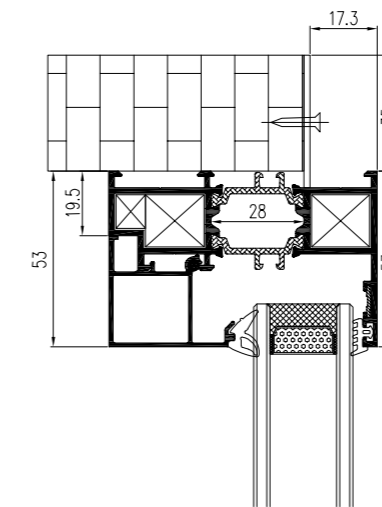

W1 83 Series single hunge window, Black powder coating. QTY: 127 Set

Screws must only be fastened above the balancer. During fastening, avoid letting debris fall into the balancer.

exterior

W2 83 Series single hunge window, Black powder coating. QTY: 127 Set

Screws must only be fastened above the balancer. During fastening, avoid letting debris fall into the balancer.

W3 83 Series single hunge window, Black powder coating. QTY: 4Set

Screws must only be fastened above the balancer. During fastening, avoid letting debris fall into the balancer.

W3 E2 Series s Fixed window, Black powder coating. QTY: 3Set

have to make new; 5x arch:77.5 wide x 41.5 tall

interior

exterior

W6 E2 Series s Fixed window, Black powder coating. QTY: 3Set

have to make new 3x 55.5 wide x 78.5 tall