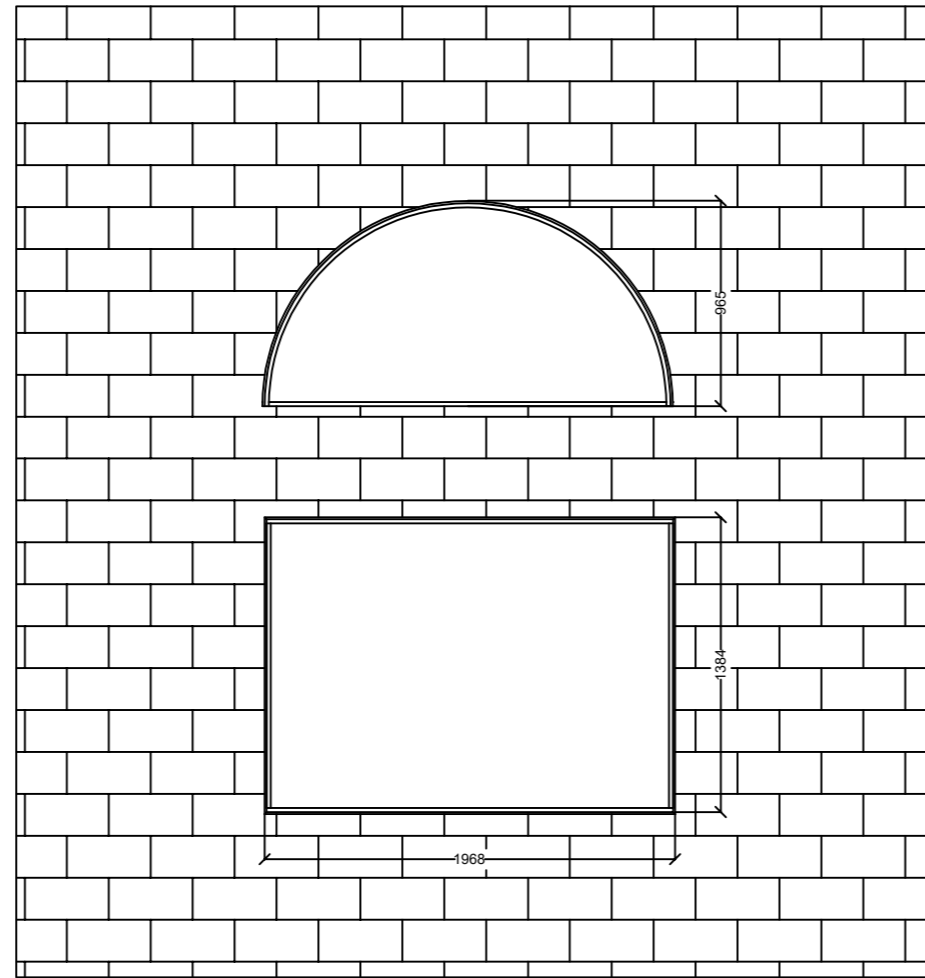

W1 83 Series single hunge window, Black powder coating. QTY: 127 Set

Screws must only be fastened above the balancer. During fastening, avoid letting debris fall into the balancer.

exterior

W2 83 Series single hunge window, Black powder coating. QTY: 127 Set

Screws must only be fastened above the balancer. During fastening, avoid letting debris fall into the balancer.

W3 83 Series single hunge window, Black powder coating. QTY: 4Set

Screws must only be fastened above the balancer. During fastening, avoid letting debris fall into the balancer.

W3 E2 Series s Fixed window, Black powder coating. QTY: 3Set

have to make new; 5x arch:77.5 wide x 41.5 tall

interior

exterior

W6 E2 Series s Fixed window, Black powder coating. QTY: 3Set

have to make new 3x 55.5 wide x 78.5 tall