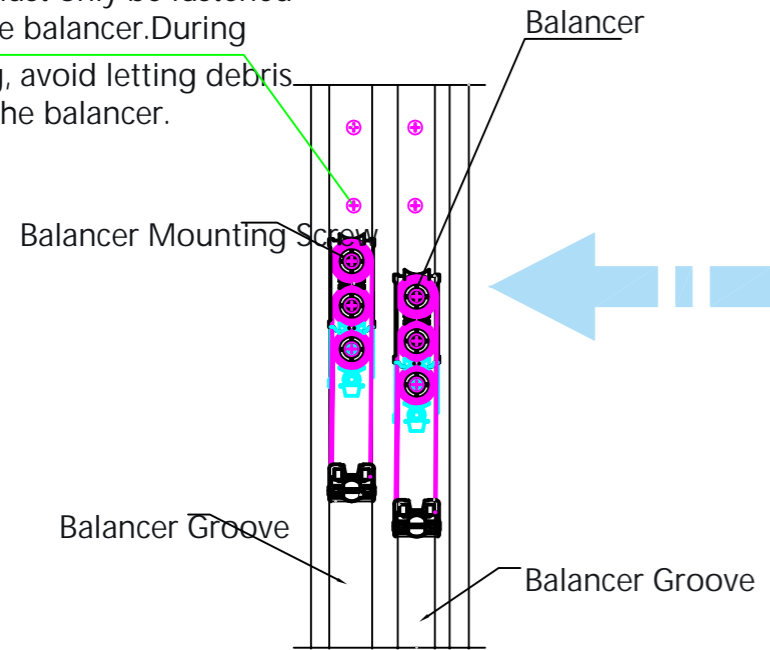

W1 83 Series single hunge window, Black powder coating. QTY: 127 Set

Screws must only be fastened above the balancer. During fastening, avoid letting debris fall into the balancer.

exterior

W2 83 Series single hunge window, Black powder coating. QTY: 127 Set

Screws must only be fastened above the balancer. During fastening, avoid letting debris fall into the balancer.

W3 83 Series single hunge window, Black powder coating. QTY: 4Set

Screws must only be fastened above the balancer. During fastening, avoid letting debris fall into the balancer.