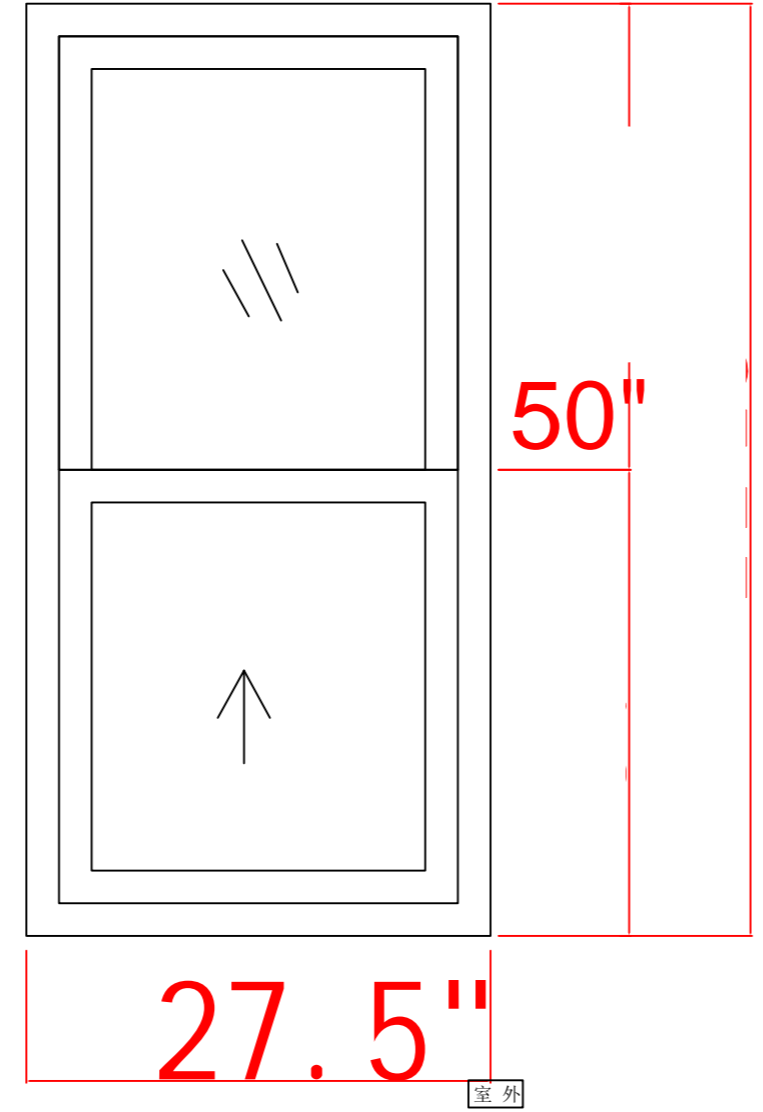

W1 83 Series single hunge window, Black powder coating. QTY: 127 Set

Screws must only be fastened above the balancer. During fastening, avoid letting debris fall into the balancer.

exterior

W2 83 Series single hunge window, Black powder coating. QTY: 127 Set

Screws must only be fastened above the balancer. During fastening, avoid letting debris fall into the balancer.

W3 83 Series single hunge window, Black powder coating. QTY: 4Set

Screws must only be fastened above the balancer. During fastening, avoid letting debris fall into the balancer.

W3 E2 Series s Fixed window, Black powder coating. QTY: 3Set

have to make new; 5x arch:77.5 wide x 41.5 tall

interior

exterior

W6 E2 Series s Fixed window, Black powder coating. QTY: 3Set

have to make new 3x 55.5 wide x 78.5 tall