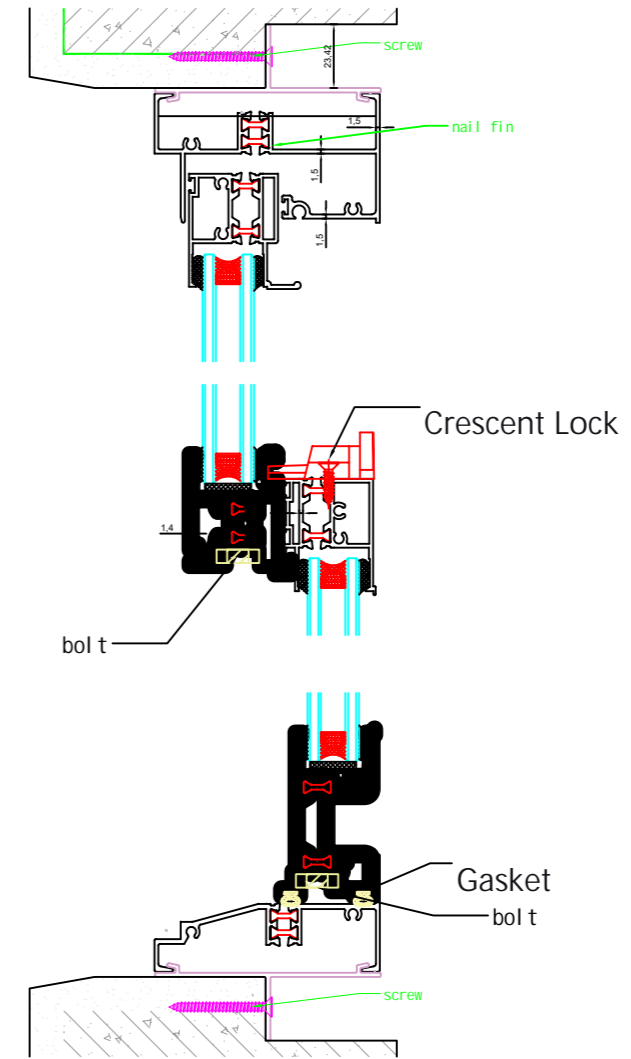

W1 83 Series single hunge window, Black powder coating. QTY: 127 Set

Screws must only be fastened above the balancer. During fastening, avoid letting debris fall into the balancer.

exterior

W2 83 Series single hunge window, Black powder coating. QTY: 127 Set

Screws must only be fastened above the balancer. During fastening, avoid letting debris fall into the balancer.

W3 83 Series single hunge window, Black powder coating. QTY: 4Set

Screws must only be fastened above the balancer. During fastening, avoid letting debris fall into the balancer.

W3 E2 Series s Fixed window, Black powder coating. QTY: 3Set

have to make new; 5x arch:77.5 wide x 41.5 tall

interior

exterior

W6 E2 Series s Fixed window, Black powder coating. QTY: 3Set

have to make new 3x 55.5 wide x 78.5 tall