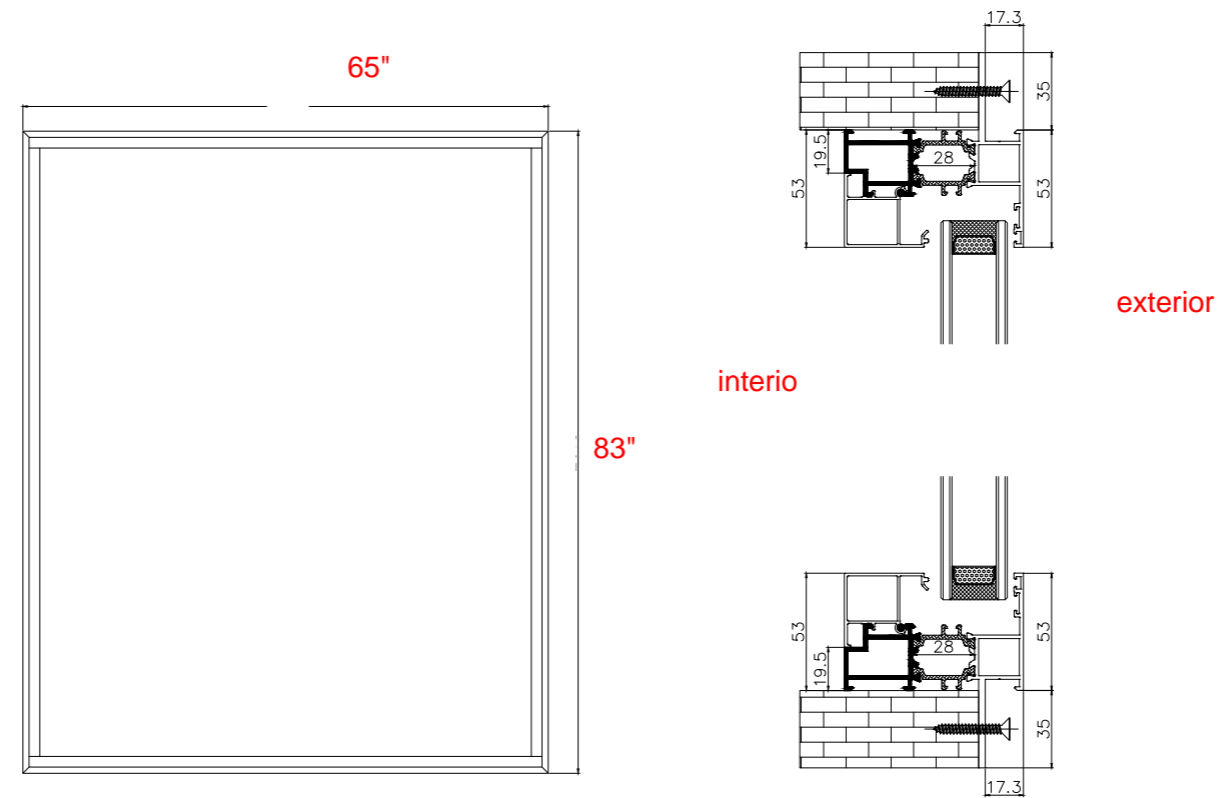

W3 E2 Series s Fixed window, Black powder coating. QTY: 3Set

have to make new; 5x arch:77.5 wide x 41.5 tall

interior

exterior

W6 E2 Series s Fixed window, Black powder coating. QTY: 3Set

have to make new 3x 55.5 wide x 78.5 tall