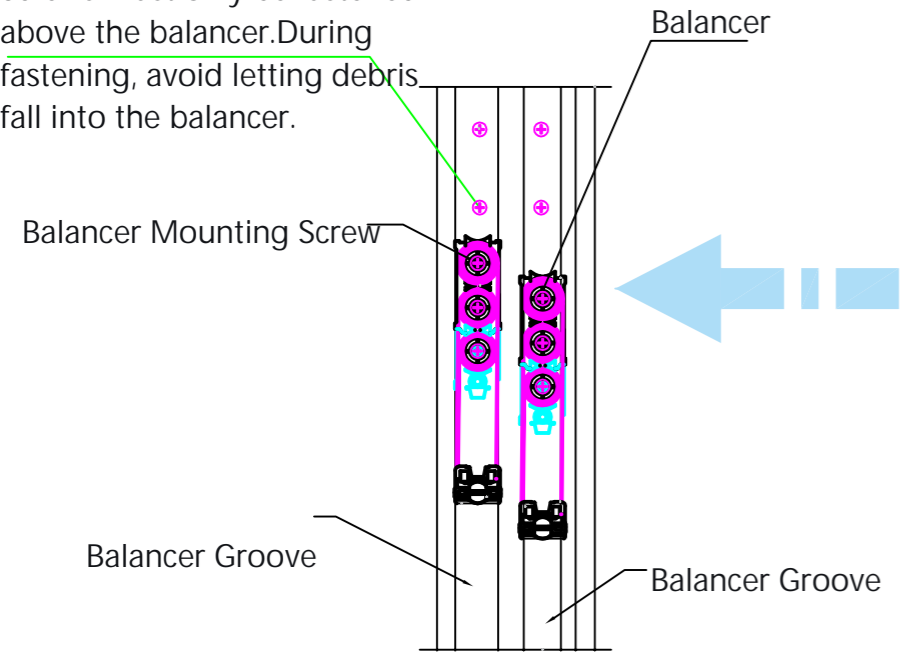

W1 83 Series single hunge window, Black powder coating. QTY: 127 Set

Screws must only be fastened above the balancer. During fastening, avoid letting debris fall into the balancer.

exterior

W2 83 Series single hunge window, Black powder coating. QTY: 127 Set

Screws must only be fastened above the balancer. During fastening, avoid letting debris fall into the balancer.

W3 83 Series single hunge window, Black powder coating. QTY: 4Set

Screws must only be fastened above the balancer. During fastening, avoid letting debris fall into the balancer.