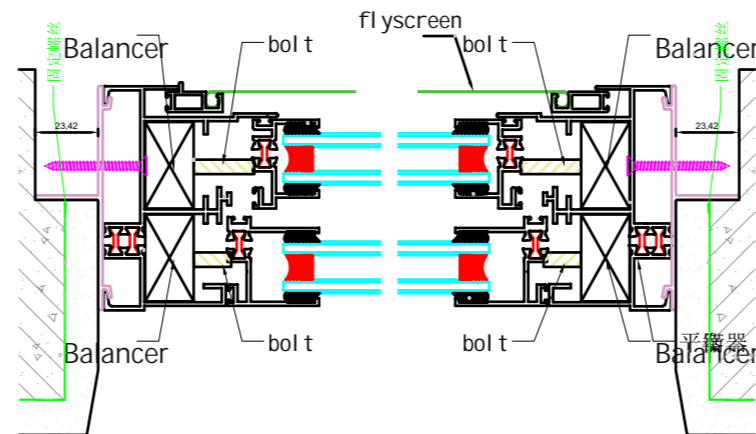

W1 83 Series single hunge window, Black powder coating. QTY: 127 Set

Screws must only be fastened above the balancer. During fastening, avoid letting debris fall into the balancer.

exterior

W2 83 Series single hunge window, Black powder coating. QTY: 127 Set

Screws must only be fastened above the balancer. During fastening, avoid letting debris fall into the balancer.

W3 83 Series single hunge window, Black powder coating. QTY: 4Set

Screws must only be fastened above the balancer. During fastening, avoid letting debris fall into the balancer.

W3 E2 Series s Fixed window, Black powder coating. QTY: 3Set

have to make new; 5x arch:77.5 wide x 41.5 tall

interior

exterior

W6 E2 Series s Fixed window, Black powder coating. QTY: 3Set

have to make new 3x 55.5 wide x 78.5 tall