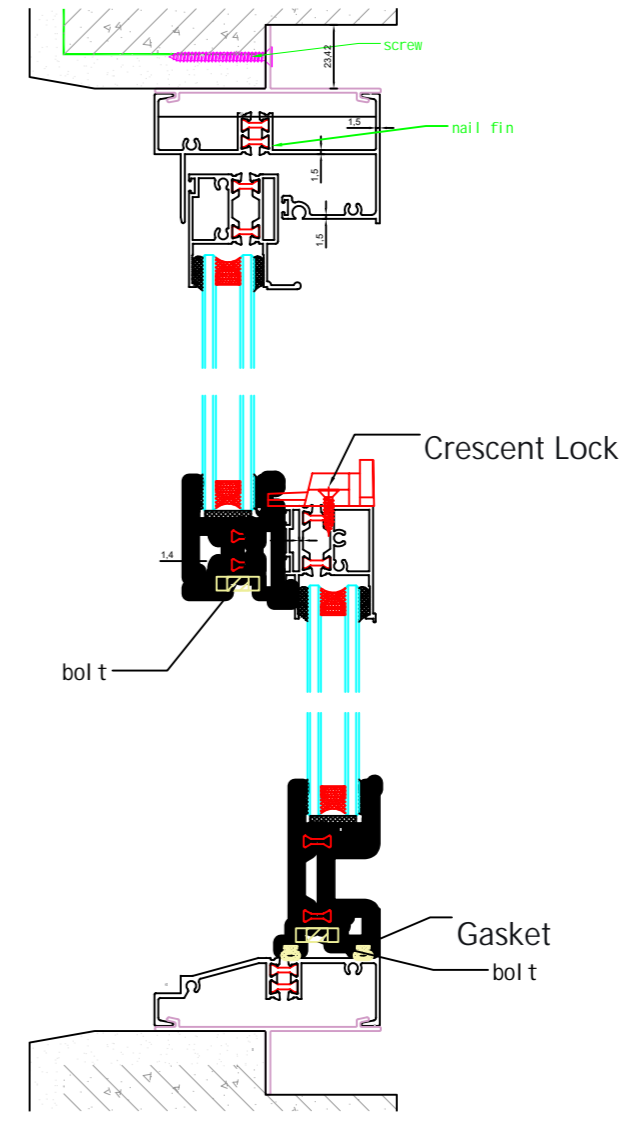

W1 83 Series single hunge window, Black powder coating. QTY: 127 Set

Screws must only be fastened above the balancer. During fastening, avoid letting debris fall into the balancer.

exterior

W2 83 Series single hunge window, Black powder coating. QTY: 127 Set

Screws must only be fastened above the balancer. During fastening, avoid letting debris fall into the balancer.

W3 83 Series single hunge window, Black powder coating. QTY: 4Set

Screws must only be fastened above the balancer. During fastening, avoid letting debris fall into the balancer.

W3 E2 Series s Fixed window, Black powder coating. QTY: 3Set

have to make new; 5x arch:77.5 wide x 41.5 tall

interior

exterior

W6 E2 Series s Fixed window, Black powder coating. QTY: 3Set

have to make new 3x 55.5 wide x 78.5 tall