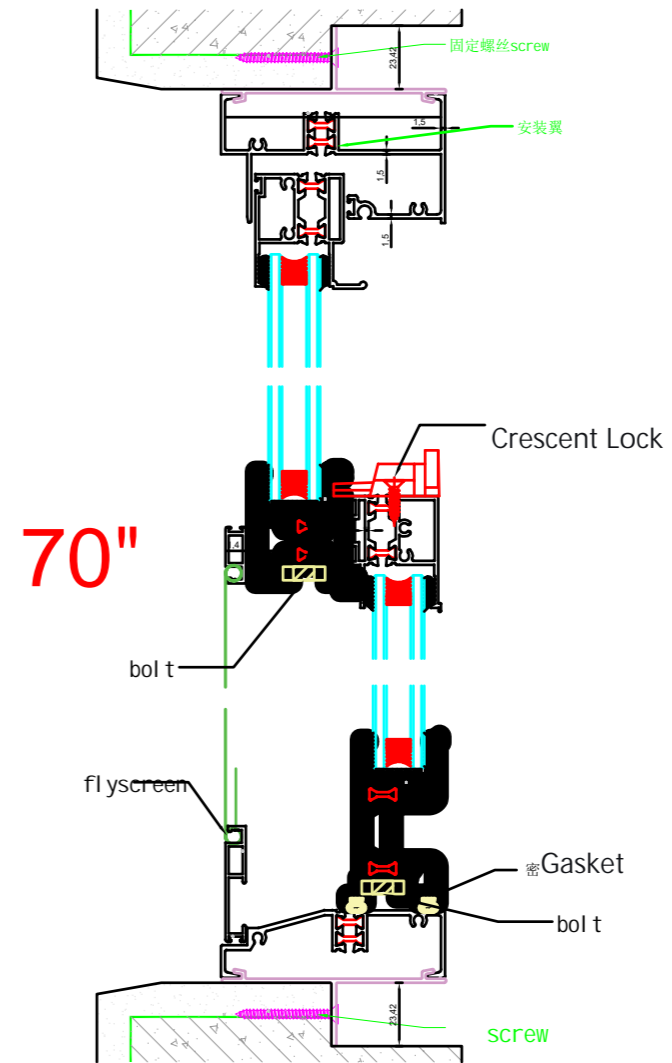

W1 83 Series single hunge window, Black powder coating. QTY: 127 Set

Screws must only be fastened above the balancer. During fastening, avoid letting debris fall into the balancer.

exterior

W2 83 Series single hunge window, Black powder coating. QTY: 127 Set

Screws must only be fastened above the balancer. During fastening, avoid letting debris fall into the balancer.

W3 83 Series single hunge window, Black powder coating. QTY: 4Set

Screws must only be fastened above the balancer. During fastening, avoid letting debris fall into the balancer.

W3 E2 Series s Fixed window, Black powder coating. QTY: 3Set

have to make new; 5x arch:77.5 wide x 41.5 tall

interior

exterior

W6 E2 Series s Fixed window, Black powder coating. QTY: 3Set

have to make new 3x 55.5 wide x 78.5 tall