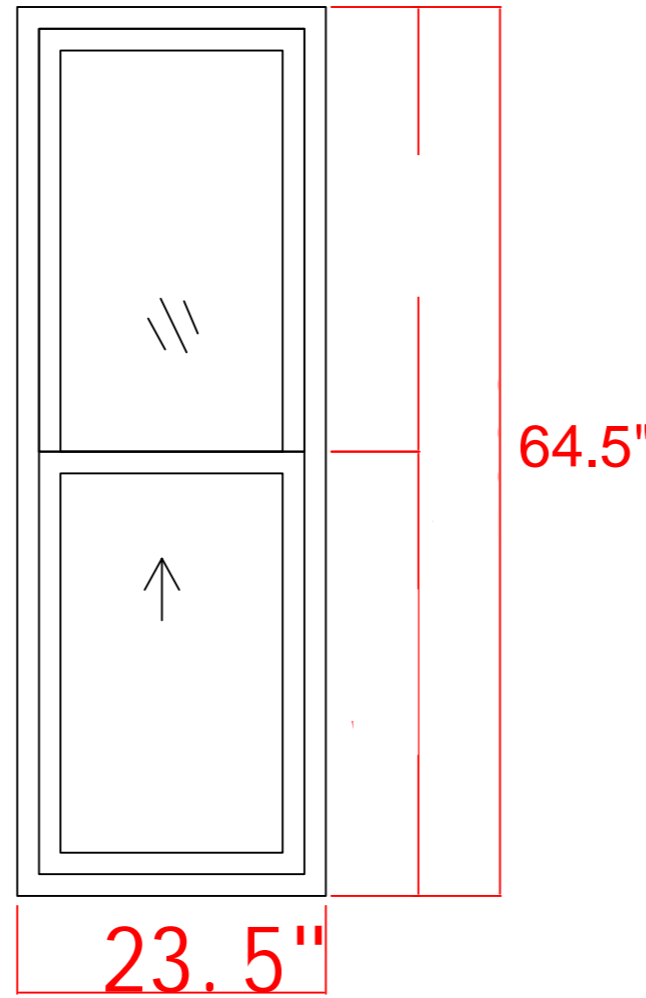

W1 83 Series single hunge window, Black powder coating. QTY: 127 Set

Screws must only be fastened above the balancer. During fastening, avoid letting debris fall into the balancer.

exterior

W2 83 Series single hunge window, Black powder coating. QTY: 127 Set

Screws must only be fastened above the balancer. During fastening, avoid letting debris fall into the balancer.

W3 83 Series single hunge window, Black powder coating. QTY: 4Set

Screws must only be fastened above the balancer. During fastening, avoid letting debris fall into the balancer.

W3 E2 Series s Fixed window, Black powder coating. QTY: 3Set

have to make new; 5x arch:77.5 wide x 41.5 tall

interior

exterior

W6 E2 Series s Fixed window, Black powder coating. QTY: 3Set

have to make new 3x 55.5 wide x 78.5 tall