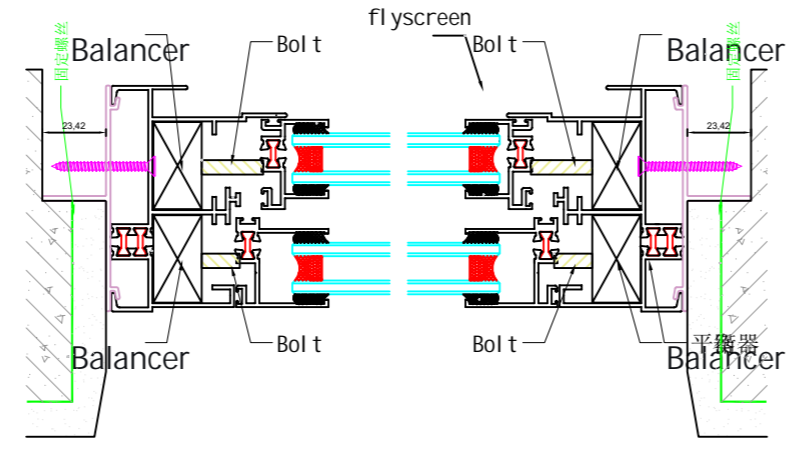

W1 83 Series single hunge window, Black powder coating. QTY: 127 Set

Screws must only be fastened above the balancer. During fastening, avoid letting debris fall into the balancer.

exterior

W2 83 Series single hunge window, Black powder coating. QTY: 127 Set

Screws must only be fastened above the balancer. During fastening, avoid letting debris fall into the balancer.

W3 83 Series single hunge window, Black powder coating. QTY: 4Set

Screws must only be fastened above the balancer. During fastening, avoid letting debris fall into the balancer.

W3 E2 Series s Fixed window, Black powder coating. QTY: 3Set

have to make new; 5x arch:77.5 wide x 41.5 tall

interior

exterior

W6 E2 Series s Fixed window, Black powder coating. QTY: 3Set

have to make new 3x 55.5 wide x 78.5 tall