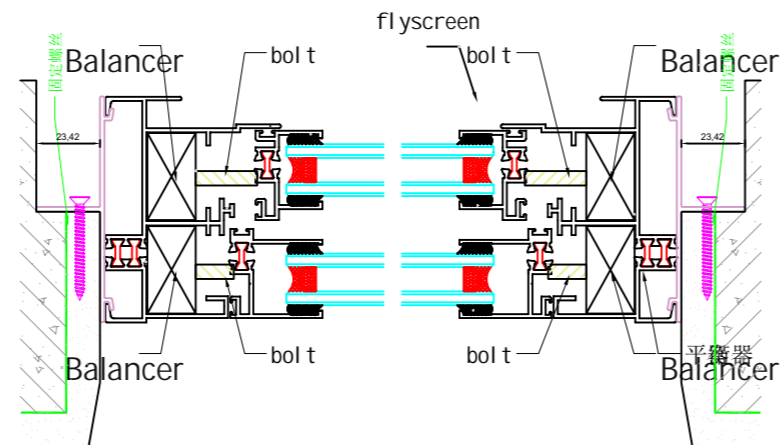

W1 83 Series single hunge window, Black powder coating. QTY: 127 Set

Screws must only be fastened above the balancer. During fastening, avoid letting debris fall into the balancer.

exterior

W2 83 Series single hunge window, Black powder coating. QTY: 127 Set

Screws must only be fastened above the balancer. During fastening, avoid letting debris fall into the balancer.

W3 83 Series single hunge window, Black powder coating. QTY: 4Set

Screws must only be fastened above the balancer. During fastening, avoid letting debris fall into the balancer.

W3 E2 Series s Fixed window, Black powder coating. QTY: 3Set

have to make new; 5x arch:77.5 wide x 41.5 tall

interior

exterior

W6 E2 Series s Fixed window, Black powder coating. QTY: 3Set

have to make new 3x 55.5 wide x 78.5 tall