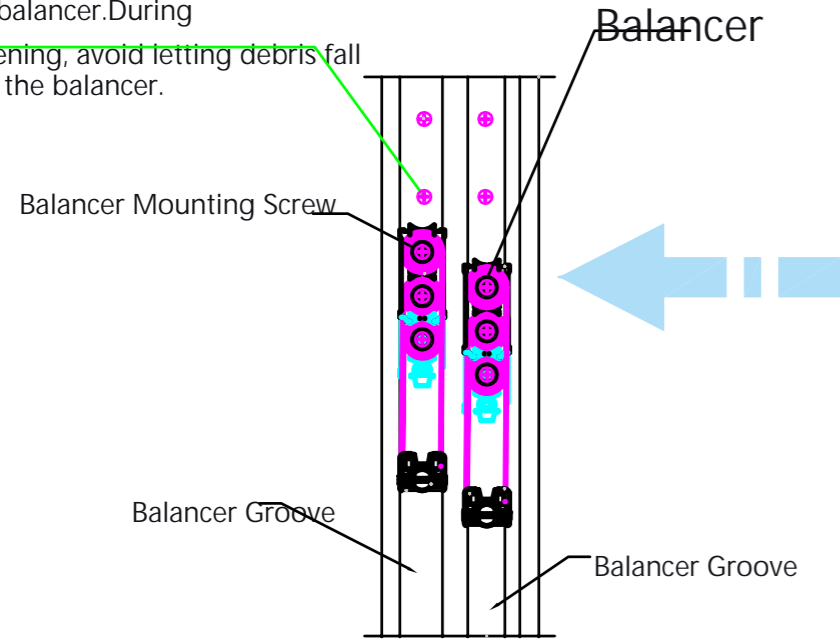

W1 83 Series single hunge window, Black powder coating. QTY: 127 Set

Screws must only be fastened above the balancer. During fastening, avoid letting debris fall into the balancer.

exterior

W2 83 Series single hunge window, Black powder coating. QTY: 127 Set

Screws must only be fastened above the balancer. During fastening, avoid letting debris fall into the balancer.

W3 83 Series single hunge window, Black powder coating. QTY: 4Set

Screws must only be fastened above the balancer. During fastening, avoid letting debris fall into the balancer.

W3 E2 Series s Fixed window, Black powder coating. QTY: 3Set

have to make new; 5x arch:77.5 wide x 41.5 tall

interior

exterior

W6 E2 Series s Fixed window, Black powder coating. QTY: 3Set

have to make new 3x 55.5 wide x 78.5 tall