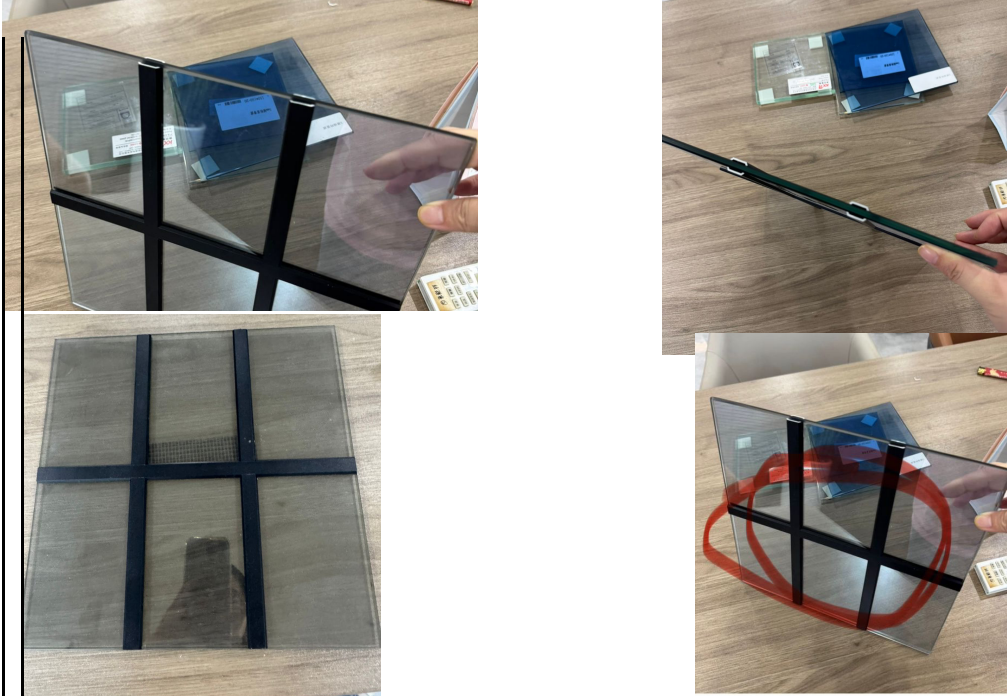

Top sash:	Wood-N/A	Steel-N/A
Meeting Rail	Wood-N/A	Steel-N/A
Sash Bottom Rail	Wood-N/A	Steel-1.535"
Muntin	Wood-N/A	Steel-.59"
Stile	Wood-N/A	Steel-N/A
Perimeter Frame	Wood-N/A	Steel-1.53

Item	W5-lower	Products	65 series thermal break fixed window				
QTY	3	color	black				
Grids	YES	Hardware	Chinese brand hardware				
Flyscreen	NONE	Glass	5mm+20A+5mmLOWE+argon gas				
Remarks	NFRC certificate						

				Item	G1	Products	Exterior grids only just on exterior side
				QTY	16 sets	color	black
				Grids		Hardware	
				Flyscreen		Glass	
				Remarks			

Muntin Details for all front facing Windows on MLK

Item	G2	Products	Exterior grids only just on exterior side
QTY	16 sets	color	black