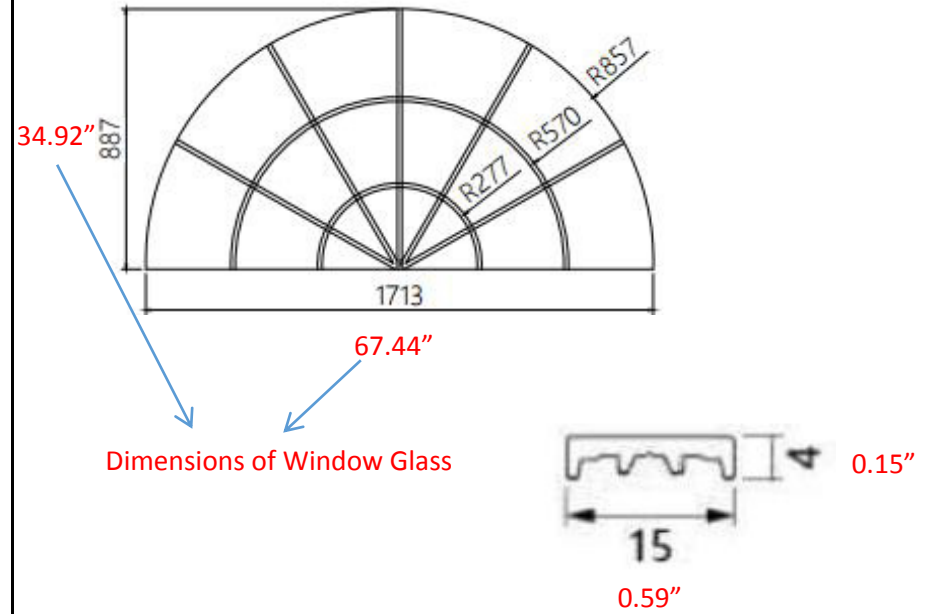

Item	G2	Products	Exterior grids only just on exterior side
QTY	16 sets	color	black

Item	G3	Products	Exterior grids only just on exterior side
QTY	5 sets	color	black