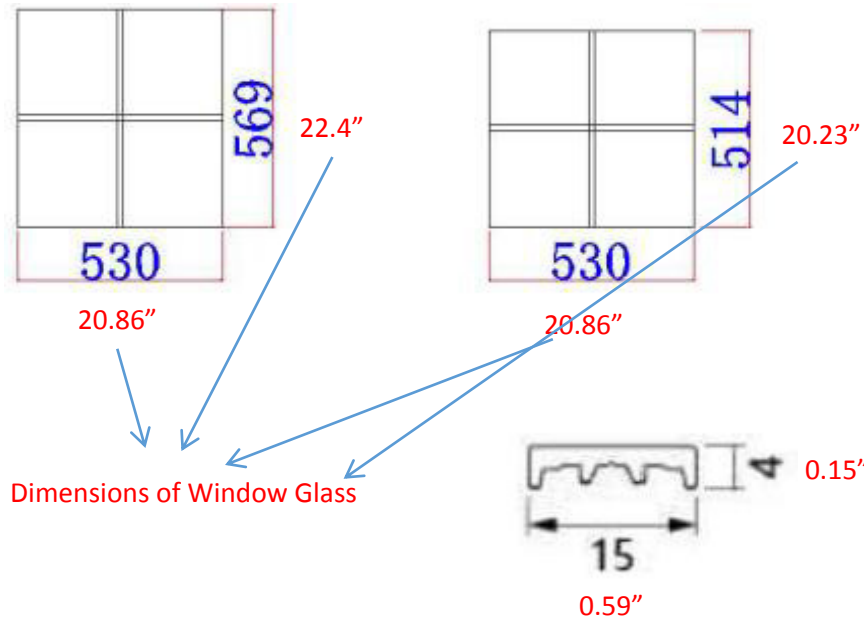

Item	G2	Products	Exterior grids only just on exterior side
QTY	16 sets	color	black

Item	G3	Products	Exterior grids only just on exterior side
QTY	5 sets	color	black