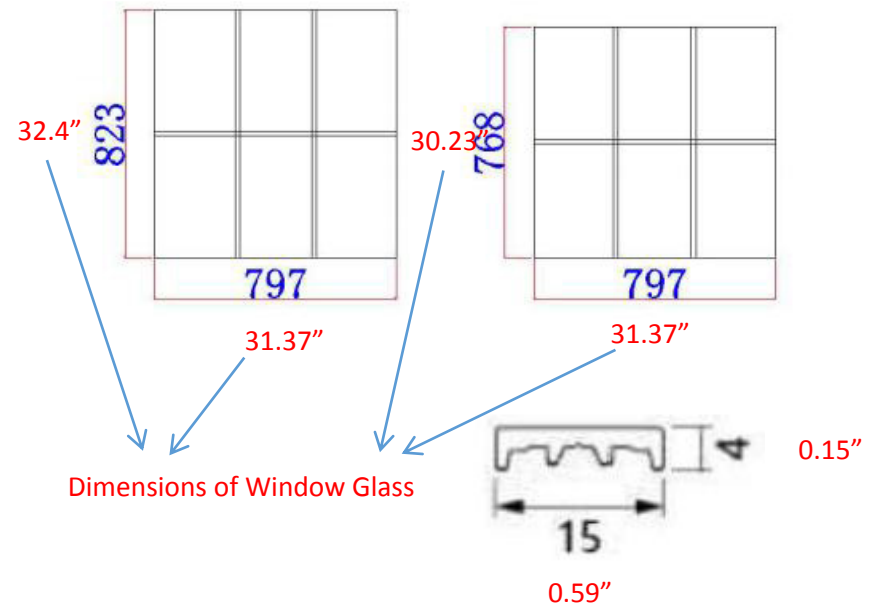

Item	W5-upper	Products	65 series thermal break fixed window
QTY	5	color	black
Grids	YES	Hardware	Chinese brand hardware
Flyscreen	NONE	Glass	5mm+20A+5mmLOWE+argon gas
Remarks	NFRC certificate		

Front windows Arches-  
 existing wood plaser sized- 70.5"x38" (small variation per window)  
 Brick molding to remain and be restored -3" on all sides.

Top sash:	Wood-N/A	Steel-N/A
Meeting Rail	Wood-N/A	Steel-N/A
Sash Bottom Rail	Wood-N/A	Steel-1.535"
Muntin	Wood-N/A	Steel-.59"
Stile	Wood-N/A	Steel-N/A
Perimeter Frame	Wood-N/A	Steel-1.53

Item	W5-lower	Products	65 series thermal break fixed window				
QTY	3	color	black				
Grids	YES	Hardware	Chinese brand hardware				
Flyscreen	NONE	Glass	5mm+20A+5mmLOWE+argon gas				
Remarks	NFRC certificate						

Front Picture windows below Arches-

Existing window size 70.5"x 52"

Brick molding to remain and be restored -3" on all sides.

- Top sash: Wood-1.5" Steel-N/A
- Meeting Rail Wood-N/A Steel-N/A
- Sash Bottom Rail Wood-1.5" Steel-1.535"
- Muntin Wood-N/A Steel-.59"
- Stile Wood-N/A Steel-N/A
- Perimeter Frame Wood-N/A Steel-1.53