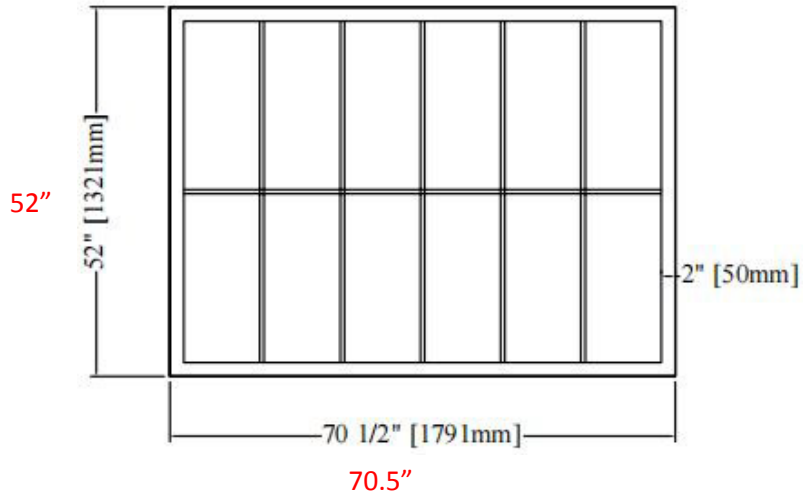

Item	W5-upper	Products	65 series thermal break fixed window
QTY	5	color	black
Grids	YES	Hardware	Chinese brand hardware
Flyscreen	NONE	Glass	5mm+20A+5mmLOWE+argon gas
Remarks	NFRC certificate		

Front windows Arches-  
 existing wood plaser sized- 70.5"x38" (small variation per window)  
 Brick molding to remain and be restored -3" on all sides.

Top sash:	Wood-N/A	Steel-N/A
Meeting Rail	Wood-N/A	Steel-N/A
Sash Bottom Rail	Wood-N/A	Steel-1.535"
Muntin	Wood-N/A	Steel-.59"
Stile	Wood-N/A	Steel-N/A
Perimeter Frame	Wood-N/A	Steel-1.53

Item	W5-lower	Products	65 series thermal break fixed window				
QTY	3	color	black				
Grids	YES	Hardware	Chinese brand hardware				
Flyscreen	NONE	Glass	5mm+20A+5mmLOWE+argon gas				
Remarks	NFRC certificate						

Front Picture windows below Arches-

Existing window size 70.5"x 52"

Brick molding to remain and be restored -3" on all sides.

- Top sash: Wood-1.5" Steel-N/A
- Meeting Rail Wood-N/A Steel-N/A
- Sash Bottom Rail Wood-1.5" Steel-1.535"
- Muntin Wood-N/A Steel-.59"
- Stile Wood-N/A Steel-N/A
- Perimeter Frame Wood-N/A Steel-1.53