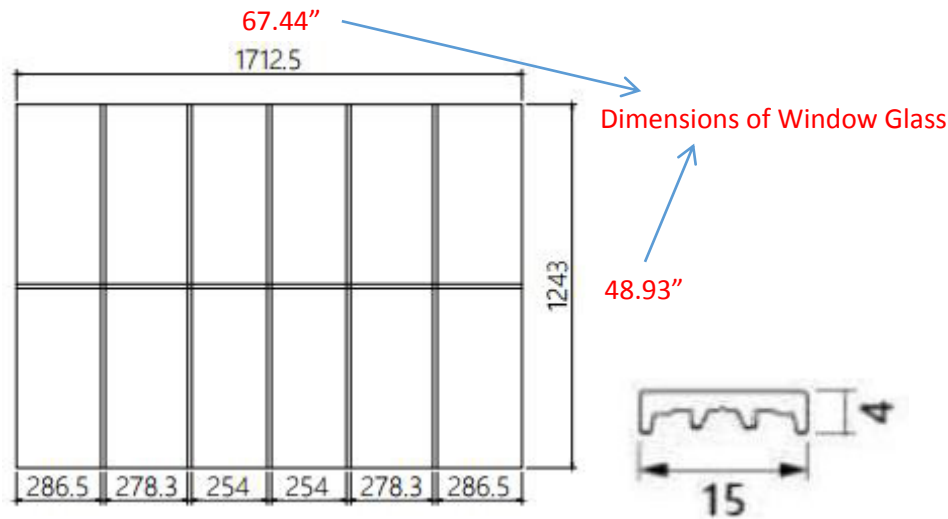

Item	G4	Products	Exterior grids only just on exterior side
QTY	3 sets	color	black

Item		Products	
QTY		color