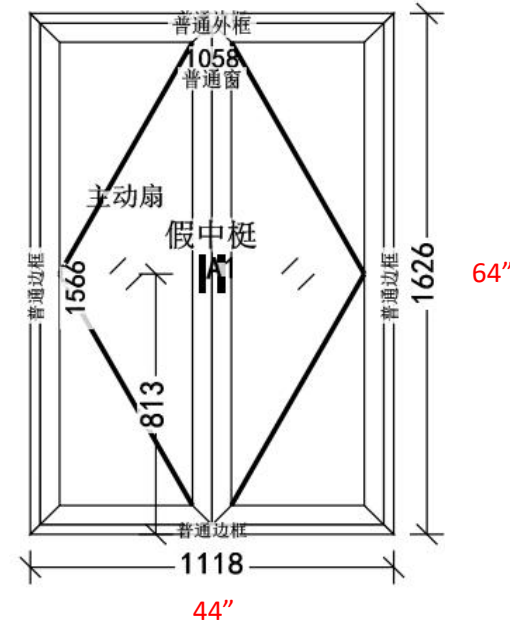

King Project Production drawing (Drawing from Interior view)

Item	W2	Products	86 series thermal break fixed window	Item	W3	Products	58 series thermal break casement window
QTY	1	color	black	QTY	1	color	black
Grids	NONE	Hardware	NONE	Grids	NONE	Hardware	Germany brand hardware wehag
Flyscreen	NONE	Glass	5mm+20A+5mmLOWE+argon gas	Flyscreen	NONE	Glass	5mm+27A+5mmLOWE+argon gas
Remarks	NFRC certificate, no nail fin			Remarks	NFRC certificate, no nail fin		

Item	W4	Products	thermal break fixed window	Item	Interior Partitions D1	Products	4516 series interior partitions door-slim design
QTY	2	color	black	QTY	2	color	black
Grids	NONE	Hardware	NONE	Grids	NONE	Hardware	Chinese brand hardware
Flyscreen	NONE	Glass	6mm+18A+6mmLOWE+argon gas	Flyscreen	NONE	Glass	single tempered glass,8mm thickness
Remarks	NFRC certificate, no nail fin			Remarks	slim design for interior use		

Item		Products	Exterior grids only just on exterior side(One side)
QTY		color	black
Remarks			

Remarks:

1. Drawing from **interior view**.
2. The size on the drawing is manufacturer products size.
3. All goods are packaged with NFRC sticker.
5. We will produce according to the confirmed drawing, once begin producing, nothing can be changed again.