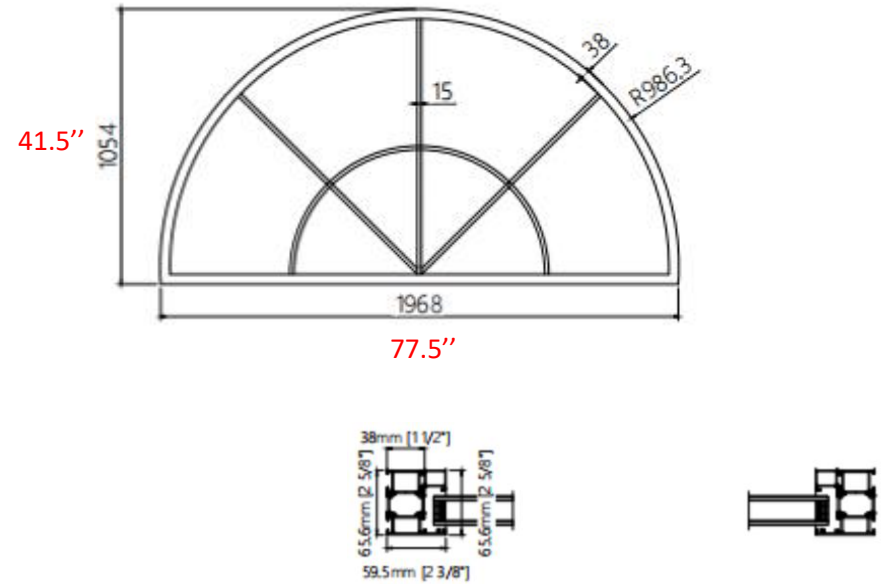

Item	W4	Products	thermal break fixed window	Item	Interior Partitions D1	Products	4516 series interior partitions door-slim design
QTY	2	color	black	QTY	2	color	black
Grids	NONE	Hardware	NONE	Grids	NONE	Hardware	Chinese brand hardware
Flyscreen	NONE	Glass	6mm+18A+6mmLOWE+argon gas	Flyscreen	NONE	Glass	single tempered glass,8mm thickness
Remarks	NFRC certificate, no nail fin			Remarks	slim design for interior use		

Item		Products	Exterior grids only just on exterior side(One side)
QTY		color	black
Remarks			

Remarks:

1. Drawing from **interior view**.
2. The size on the drawing is manufacturer products size.
3. All goods are packaged with NFRC sticker.
5. We will produce according to the confirmed drawing, once begin producing, nothing can be changed again.