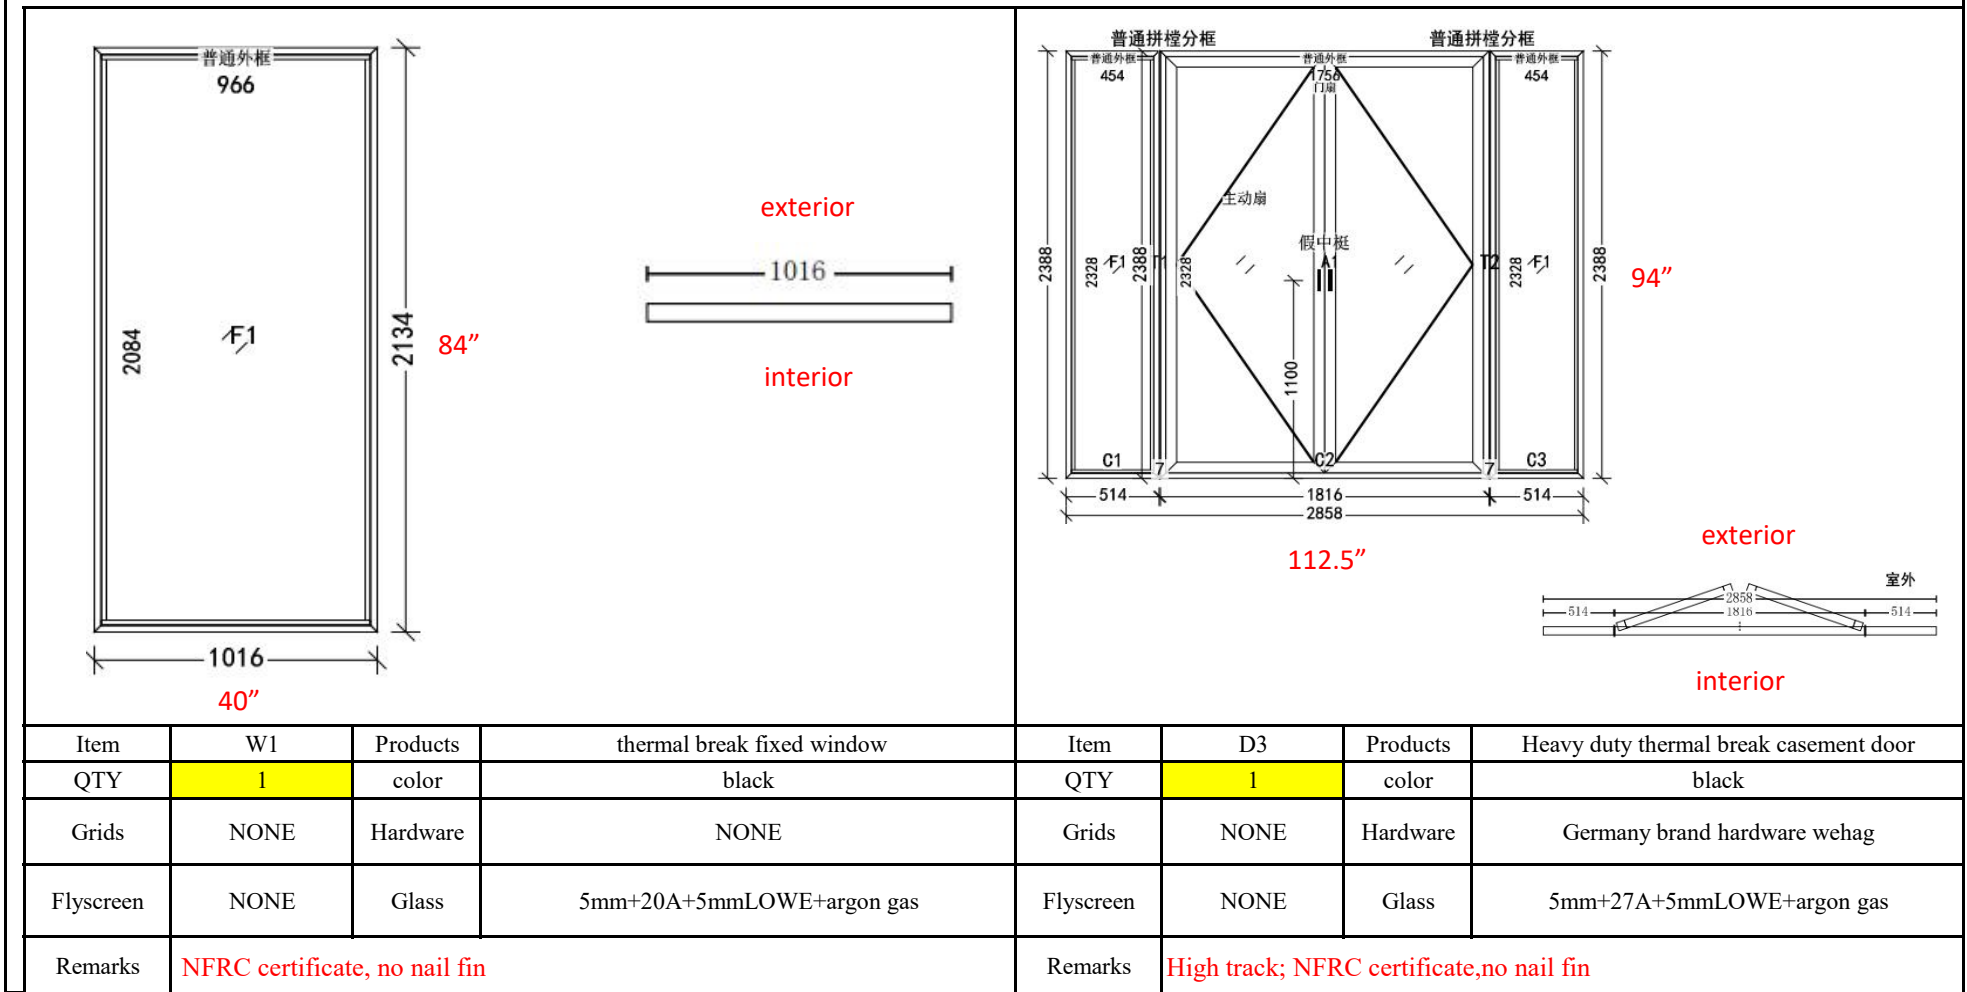

King Project Production drawing (Drawing from Interior view)

Item	W2	Products	86 series thermal break fixed window	Item	W3	Products	58 series thermal break casement window
QTY	1	color	black	QTY	1	color	black
Grids	NONE	Hardware	NONE	Grids	NONE	Hardware	Germany brand hardware wehag
Flyscreen	NONE	Glass	5mm+20A+5mmLOWE+argon gas	Flyscreen	NONE	Glass	5mm+27A+5mmLOWE+argon gas
Remarks	NFRC certificate, no nail fin			Remarks	NFRC certificate, no nail fin		

Item	W4	Products	thermal break fixed window	Item	Interior Partitions D1	Products	4516 series interior partitions door-slim design
QTY	2	color	black	QTY	2	color	black
Grids	NONE	Hardware	NONE	Grids	NONE	Hardware	Chinese brand hardware
Flyscreen	NONE	Glass	6mm+18A+6mmLOWE+argon gas	Flyscreen	NONE	Glass	single tempered glass,8mm thickness
Remarks	NFRC certificate, no nail fin			Remarks	slim design for interior use		

Item	Interior Partitions D2	Products	4516 series interior partitions door-slim design	Item	W5	Products	65 series thermal break fixed window
QTY	2	color	black	QTY	5	color	black
Grids	NONE	Hardware	Chinese brand hardware	Grids	YES	Hardware	Chinese brand hardware
Flyscreen	NONE	Glass	single tempered glass,8mm thickness	Flyscreen	NONE	Glass	5mm+20A+5mmLOWE+argon gas
Remarks	slim design for interior use			Remarks	NFRC certificate, no nail fin		

Item		Products	Exterior grids only just on exterior side(One side)
QTY		color	black
Remarks			

Remarks:

1. Drawing from **interior view**.
2. The size on the drawing is manufacturer products size.
3. All goods are packaged with NFRC sticker.
5. We will produce according to the confirmed drawing, once begin producing, nothing can be changed again.