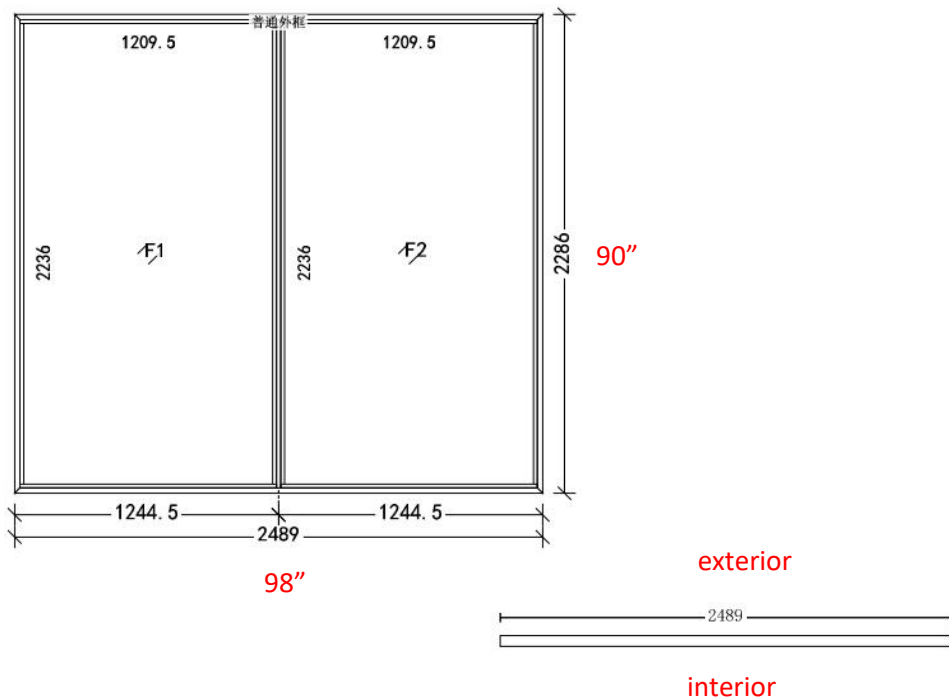

King Project Production drawing (Drawing from Interior view)

Item	W2	Products	86 series thermal break fixed window	Item	W3	Products	58 series thermal break casement window
QTY	1	color	black	QTY	1	color	black
Grids	NONE	Hardware	NONE	Grids	NONE	Hardware	Germany brand hardware wehag
Flyscreen	NONE	Glass	5mm+20A+5mmLOWE+argon gas	Flyscreen	NONE	Glass	5mm+27A+5mmLOWE+argon gas
Remarks	NFRC certificate, no nail fin			Remarks	NFRC certificate, no nail fin		

Item	W4	Products	thermal break fixed window	Item	Interior Partitions D1	Products	4516 series interior partitions door-slim design
QTY	2	color	black	QTY	2	color	black
Grids	NONE	Hardware	NONE	Grids	NONE	Hardware	Chinese brand hardware
Flyscreen	NONE	Glass	6mm+18A+6mmLOWE+argon gas	Flyscreen	NONE	Glass	single tempered glass,8mm thickness
Remarks	NFRC certificate, no nail fin			Remarks	slim design for interior use		

Item	Interior Partitions D2	Products	4516 series interior partitions door-slim design	Item	W5	Products	65 series thermal break fixed window
QTY	2	color	black	QTY	5	color	black
Grids	NONE	Hardware	Chinese brand hardware	Grids	YES	Hardware	Chinese brand hardware
Flyscreen	NONE	Glass	single tempered glass,8mm thickness	Flyscreen	NONE	Glass	5mm+20A+5mmLOWE+argon gas
Remarks	slim design for interior use			Remarks	NFRC certificate, no nail fin		

Item		Products	Exterior grids only just on exterior side(One side)
QTY		color	black
Remarks			

Remarks:

1. Drawing from **interior view**.
2. The size on the drawing is manufacturer products size.
3. All goods are packaged with NFRC sticker.
5. We will produce according to the confirmed drawing, once begin producing, nothing can be changed again.