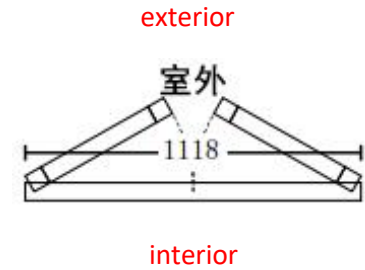

King Project Production drawing (Drawing from Interior view)

Item	W2	Products	86 series thermal break fixed window	Item	W3	Products	58 series thermal break casement window
QTY	1	color	black	QTY	1	color	black
Grids	NONE	Hardware	NONE	Grids	NONE	Hardware	Germany brand hardware wehag
Flyscreen	NONE	Glass	5mm+20A+5mmLOWE+argon gas	Flyscreen	NONE	Glass	5mm+27A+5mmLOWE+argon gas
Remarks	NFRC certificate, no nail fin			Remarks	NFRC certificate, no nail fin		

Item	W4	Products	thermal break fixed window	Item	Interior Partitions D1	Products	4516 series interior partitions door-slim design
QTY	2	color	black	QTY	2	color	black
Grids	NONE	Hardware	NONE	Grids	NONE	Hardware	Chinese brand hardware
Flyscreen	NONE	Glass	6mm+18A+6mmLOWE+argon gas	Flyscreen	NONE	Glass	single tempered glass,8mm thickness
Remarks	NFRC certificate, no nail fin			Remarks	slim design for interior use		