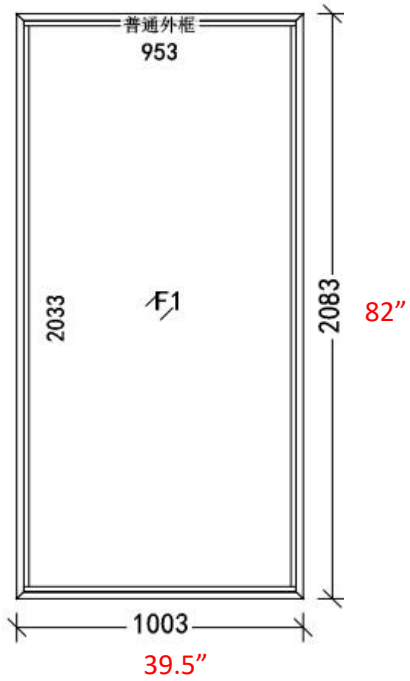

King Project Production drawing (Drawing from Interior view)

Item	W2	Products	86 series thermal break fixed window	Item	W3	Products	58 series thermal break casement window
QTY	1	color	black	QTY	1	color	black
Grids	NONE	Hardware	NONE	Grids	NONE	Hardware	Germany brand hardware wehag
Flyscreen	NONE	Glass	5mm+20A+5mmLOWE+argon gas	Flyscreen	NONE	Glass	5mm+27A+5mmLOWE+argon gas
Remarks	NFRC certificate, no nail fin			Remarks	NFRC certificate, no nail fin		

Item	W4	Products	thermal break fixed window	Item	Interior Partitions D1	Products	4516 series interior partitions door-slim design
QTY	2	color	black	QTY	2	color	black
Grids	NONE	Hardware	NONE	Grids	NONE	Hardware	Chinese brand hardware
Flyscreen	NONE	Glass	6mm+18A+6mmLOWE+argon gas	Flyscreen	NONE	Glass	single tempered glass,8mm thickness
Remarks	NFRC certificate, no nail fin			Remarks	slim design for interior use		

Item		Products	Exterior grids only just on exterior side(One side)
QTY		color	black
Remarks			

Remarks:

1. Drawing from **interior view**.
2. The size on the drawing is manufacturer products size.
3. All goods are packaged with NFRC sticker.
5. We will produce according to the confirmed drawing, once begin producing, nothing can be changed again.