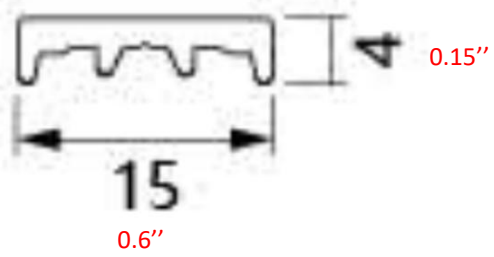

King Project Production drawing (Drawing from Interior view)

Item	W2	Products	86 series thermal break fixed window	Item	W3	Products	58 series thermal break casement window
QTY	1	color	black	QTY	1	color	black
Grids	NONE	Hardware	NONE	Grids	NONE	Hardware	Germany brand hardware wehag
Flyscreen	NONE	Glass	5mm+20A+5mmLOWE+argon gas	Flyscreen	NONE	Glass	5mm+27A+5mmLOWE+argon gas
Remarks	NFRC certificate, no nail fin			Remarks	NFRC certificate, no nail fin		

Item	W4	Products	thermal break fixed window	Item	Interior Partitions D1	Products	4516 series interior partitions door-slim design
QTY	2	color	black	QTY	2	color	black
Grids	NONE	Hardware	NONE	Grids	NONE	Hardware	Chinese brand hardware
Flyscreen	NONE	Glass	6mm+18A+6mmLOWE+argon gas	Flyscreen	NONE	Glass	single tempered glass,8mm thickness
Remarks	NFRC certificate, no nail fin			Remarks	slim design for interior use		

Item		Products	Exterior grids only just on exterior side(One side)
QTY		color	black
Remarks			

Remarks:

1. Drawing from **interior view**.
2. The size on the drawing is manufacturer products size.
3. All goods are packaged with NFRC sticker.
5. We will produce according to the confirmed drawing, once begin producing, nothing can be changed again.