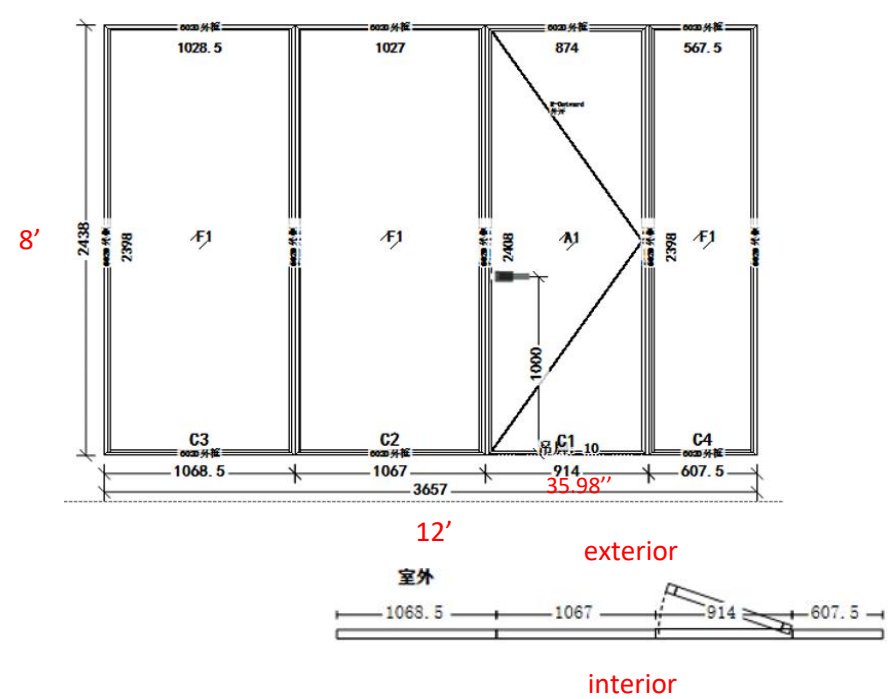

King Project Production drawing (Drawing from Interior view)

Item	W2	Products	86 series thermal break fixed window	Item	W3	Products	58 series thermal break casement window
QTY	1	color	black	QTY	1	color	black
Grids	NONE	Hardware	NONE	Grids	NONE	Hardware	Germany brand hardware wehag
Flyscreen	NONE	Glass	5mm+20A+5mmLOWE+argon gas	Flyscreen	NONE	Glass	5mm+27A+5mmLOWE+argon gas
Remarks	NFRC certificate, no nail fin			Remarks	NFRC certificate, no nail fin		

Item	W4	Products	thermal break fixed window	Item	Interior Partitions D1	Products	4516 series interior partitions door-slim design
QTY	2	color	black	QTY	2	color	black
Grids	NONE	Hardware	NONE	Grids	NONE	Hardware	Chinese brand hardware
Flyscreen	NONE	Glass	6mm+18A+6mmLOWE+argon gas	Flyscreen	NONE	Glass	single tempered glass,8mm thickness
Remarks	NFRC certificate, no nail fin			Remarks	slim design for interior use		

Item	Interior Partitions D2	Products	4516 series interior partitions door-slim design	Item	W5	Products	65 series thermal break fixed window
QTY	2	color	black	QTY	5	color	black
Grids	NONE	Hardware	Chinese brand hardware	Grids	YES	Hardware	Chinese brand hardware
Flyscreen	NONE	Glass	single tempered glass,8mm thickness	Flyscreen	NONE	Glass	5mm+20A+5mmLOWE+argon gas
Remarks	slim design for interior use			Remarks	NFRC certificate, no nail fin		

Item		Products	Exterior grids only just on exterior side(One side)
QTY		color	black
Remarks			

Remarks:

1. Drawing from **interior view**.
2. The size on the drawing is manufacturer products size.
3. All goods are packaged with NFRC sticker.
5. We will produce according to the confirmed drawing, once begin producing, nothing can be changed again.