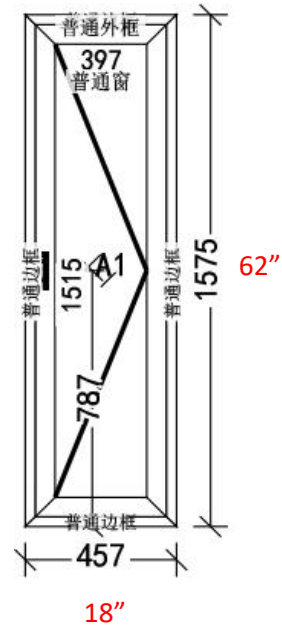

Item	W6	Products	58 series thermal break casement window	Item	W7	Products	58 series thermal break casement window
QTY	6	color	black	QTY	6	color	black
Grids	NONE	Hardware	Germany brand hardware wehag	Grids	NONE	Hardware	Germany brand hardware wehag
Flyscreen	NONE	Glass	5mm+27A+5mmLOWE+argon gas	Flyscreen	NONE	Glass	5mm+27A+5mmLOWE+argon gas
Remarks	NFRC certificate, no nail fin			Remarks	NFRC certificate, no nail fin