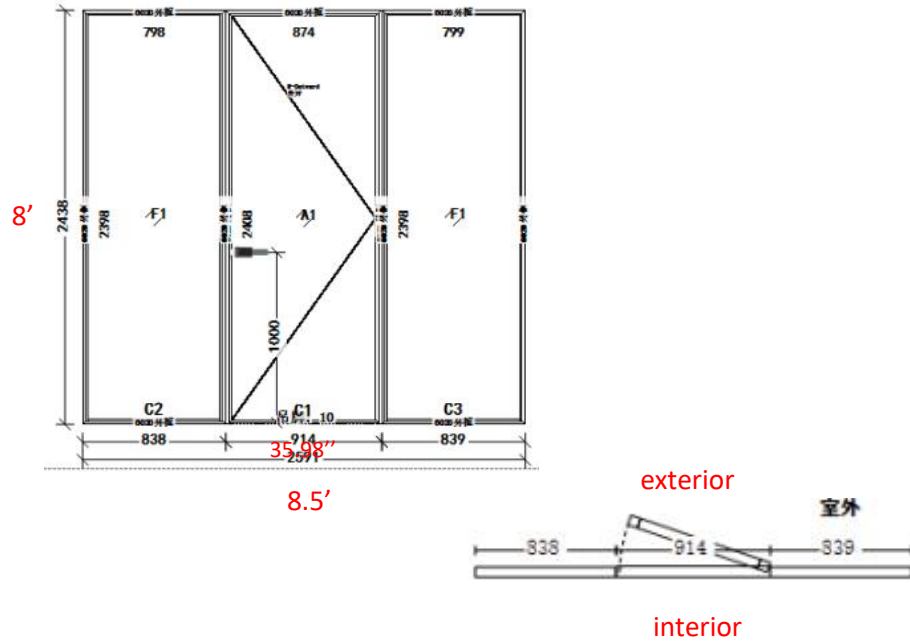

King Project Production drawing (Drawing from Interior view)

Item	W2	Products	86 series thermal break fixed window	Item	W3	Products	58 series thermal break casement window
QTY	1	color	black	QTY	1	color	black
Grids	NONE	Hardware	NONE	Grids	NONE	Hardware	Germany brand hardware wehag
Flyscreen	NONE	Glass	5mm+20A+5mmLOWE+argon gas	Flyscreen	NONE	Glass	5mm+27A+5mmLOWE+argon gas
Remarks	NFRC certificate, no nail fin			Remarks	NFRC certificate, no nail fin		

Item	W4	Products	thermal break fixed window	Item	Interior Partitions D1	Products	4516 series interior partitions door-slim design
QTY	2	color	black	QTY	2	color	black
Grids	NONE	Hardware	NONE	Grids	NONE	Hardware	Chinese brand hardware
Flyscreen	NONE	Glass	6mm+18A+6mmLOWE+argon gas	Flyscreen	NONE	Glass	single tempered glass,8mm thickness
Remarks	NFRC certificate, no nail fin			Remarks	slim design for interior use		

Item	Interior Partitions D2	Products	4516 series interior partitions door-slim design	Item	W5	Products	65 series thermal break fixed window
QTY	2	color	black	QTY	5	color	black
Grids	NONE	Hardware	Chinese brand hardware	Grids	YES	Hardware	Chinese brand hardware
Flyscreen	NONE	Glass	single tempered glass,8mm thickness	Flyscreen	NONE	Glass	5mm+20A+5mmLOWE+argon gas
Remarks	slim design for interior use			Remarks	NFRC certificate, no nail fin		

Item		Products	Exterior grids only just on exterior side(One side)
QTY		color	black
Remarks			

Remarks:

1. Drawing from **interior view**.
2. The size on the drawing is manufacturer products size.
3. All goods are packaged with NFRC sticker.
5. We will produce according to the confirmed drawing, once begin producing, nothing can be changed again.