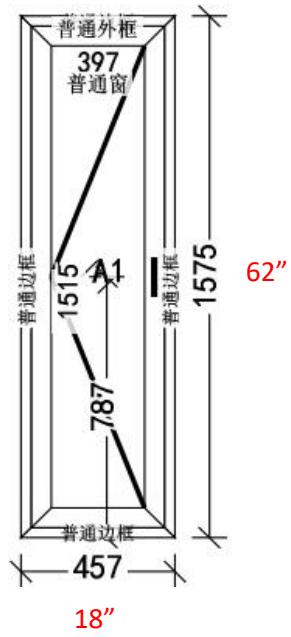

Item	W6	Products	58 series thermal break casement window	Item	W7	Products	58 series thermal break casement window
QTY	6	color	black	QTY	6	color	black
Grids	NONE	Hardware	Germany brand hardware wehag	Grids	NONE	Hardware	Germany brand hardware wehag
Flyscreen	NONE	Glass	5mm+27A+5mmLOWE+argon gas	Flyscreen	NONE	Glass	5mm+27A+5mmLOWE+argon gas
Remarks	NFRC certificate, no nail fin			Remarks	NFRC certificate, no nail fin