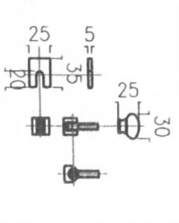

[Handwritten signature]

Serial Number	CO14-38A	Sill	5/8"	Sidelight	No	Push	Custom*2 Pairs	Screen	Yes	Date:	2024.9.21
Customer	McClendon	Overall Size	W50 1/2" x H79 1/2"	Transom	No	Class	Flemish	Special Remark:			
Jamb:	2" x 5/8"	Door Size	W50 1/2" x H79 1/2"	Opening	No	Color	Black	Thermal Break Door			

Flush Bolt

Hinge

Glass Hook

Roller catch

T-ostrogol

Signature