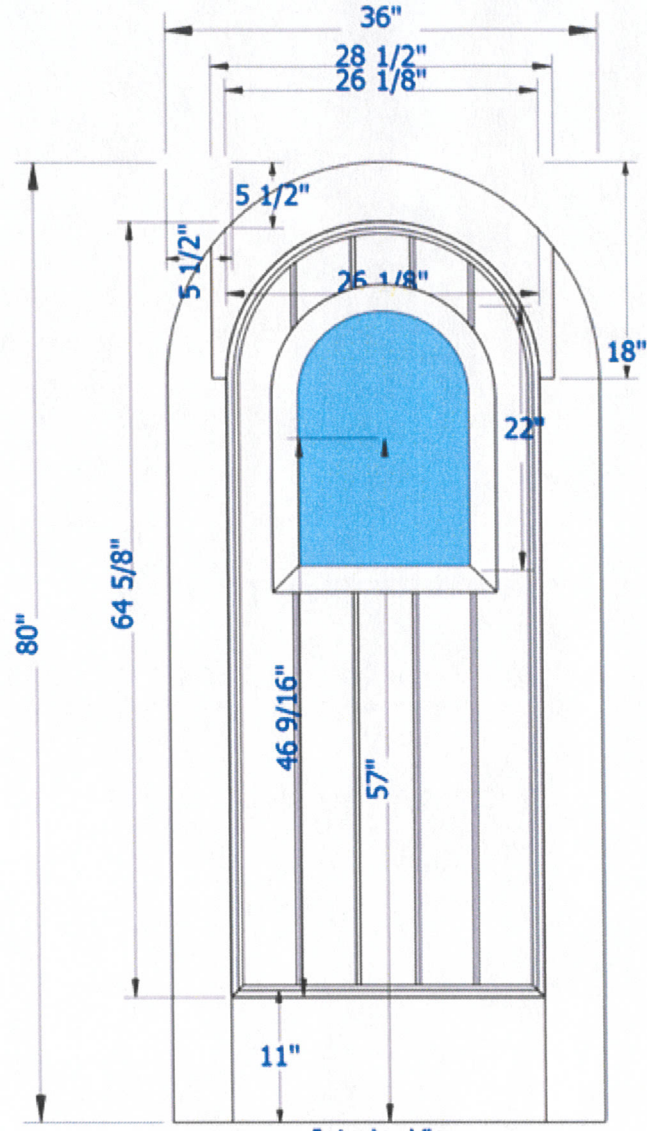

### Door Info

Thickness	1-3/4
Pattern	5020
Species	C ALDER
Width	3/0
Height	6/8
Stile	5-1/2
Sticking	Bevel Sticking
Top Rail	5 1/2
Bottom Rail	11
Glass Type	IG
Panel Type	1-5/8 PRP2
Rogue Premium	

Name : Q220449

P-1082462-1

All images are interior view

Est Weight: 93

**Hardwood Door and Bevel**  
2333 Commercial Drive, Auburn Hills MI 48326

*[Handwritten signature]*

Serial Number	CO14-38A	Sill	5/8"	Sidelight	No	Push	Custom*2 Pairs	Screen	Yes	Date:	2024.9.21
Customer	McClendon	Overall Size	W50 1/2" x H79 1/2"	Transom	No	Class	Flemish	Special Remark:			
Jamb:	2" x 5/8"	Door Size	W50 1/2" x H79 1/2"	Opening	No	Color	Black	Thermal Break Door			