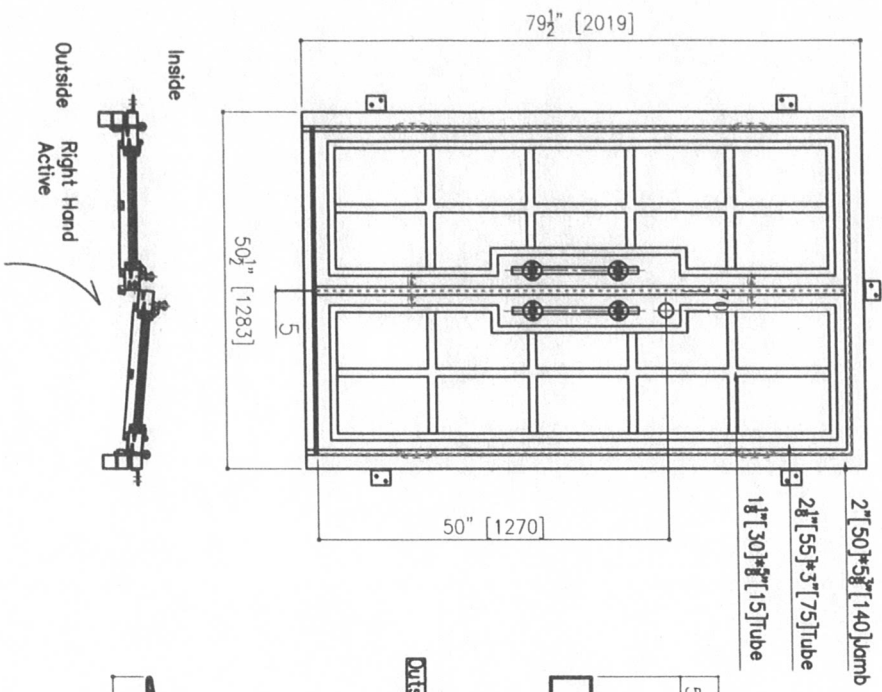

### Door Info

Thickness	1-3/4
Pattern	5020
Species	C ALDER
Width	3/0
Height	6/8
Stile	5-1/2
Sticking	Bevel Sticking
Top Rail	5 1/2
Bottom Rail	11
Glass Type	IG
Panel Type	1-5/8 PRP2
Rogue Premium	

Name : Q220449

P-1082462-1

All images are interior view

Est Weight: 93

**Hardwood Door and Bevel**  
2333 Commercial Drive, Auburn Hills MI 48326

*[Handwritten signature]*

Serial Number	CO14-38A	Sill	5/8"	Sidelight	No	Push	Custom*2 Pairs	Screen	Yes	Date:	2024.9.21
Customer	McClendon	Overall Size	W50 1/2" x H79 1/2"	Transom	No	Class	Flemish	Special Remark:			
Jamb:	2" x 5/8"	Door Size	W50 1/2" x H79 1/2"	Opening	No	Color	Black	Thermal Break Door			