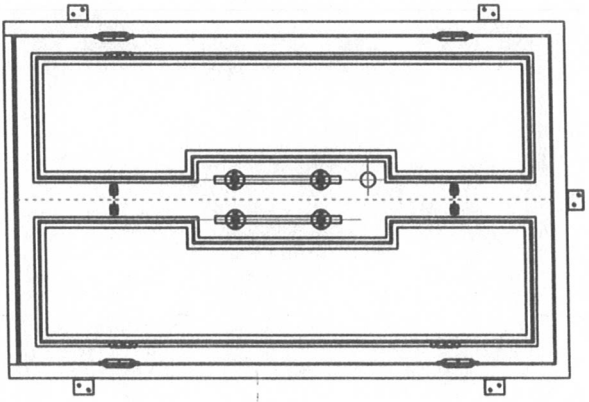

### Door Info

Thickness	1-3/4
Pattern	5020
Species	C ALDER
Width	3/0
Height	6/8
Stile	5-1/2
Sticking	Bevel Sticking
Top Rail	5 1/2
Bottom Rail	11
Glass Type	IG
Panel Type	1-5/8 PRP2
Rogue Premium	

Name : Q220449

P-1082462-1

All images are interior view

Est Weight: 93

**Hardwood Door and Bevel**  
2333 Commercial Drive, Auburn Hills MI 48326

*[Handwritten signature]*

Serial Number	CO14-38A	Sill	5/8"	Sidelight	No	Push	Custom*2 Pairs	Screen	Yes	Date:	2024.9.21
Customer	McClendon	Overall Size	W50 1/2" x H79 1/2"	Transom	No	Class	Flemish	Special Remark:			
Jamb:	2" x 5/8"	Door Size	W50 1/2" x H79 1/2"	Opening	No	Color	Black	Thermal Break Door			