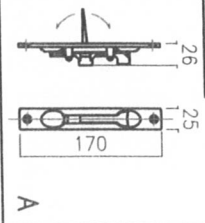

[Handwritten signature]

Serial Number	CO14-38A	Sill	5/8"	Sidelight	No	Push	Custom*2 Pairs	Screen	Yes	Date:	2024.9.21
Customer	McClendon	Overall Size	W50 1/2" x H79 1/2"	Transom	No	Class	Flemish	Special Remark:			
Jamb:	2" x 5/8"	Door Size	W50 1/2" x H79 1/2"	Opening	No	Color	Black	Thermal Break Door			

Flush Bolt

Hinge

Glass Hook

Roller catch

T-ostrogol

Signature