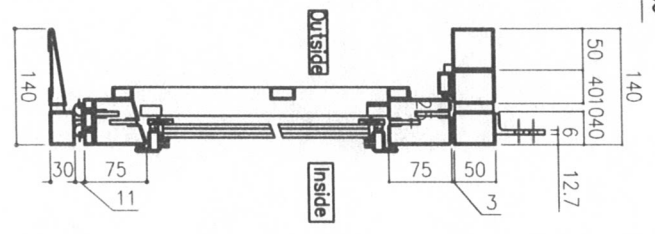

### Door Info

Thickness	1-3/4
Pattern	5020
Species	C ALDER
Width	3/0
Height	6/8
Stile	5-1/2
Sticking	Bevel Sticking
Top Rail	5 1/2
Bottom Rail	11
Glass Type	IG
Panel Type	1-5/8 PRP2
Rogue Premium	

Name : Q220449

P-1082462-1

All images are interior view

Est Weight: 93

**Hardwood Door and Bevel**  
2333 Commercial Drive, Auburn Hills MI 48326

*[Handwritten signature]*

Serial Number	CO14-38A	Sill	5/8"	Sidelight	No	Push	Custom*2 Pairs	Screen	Yes	Date:	2024.9.21
Customer	McClendon	Overall Size	W50 1/2" x H79 1/2"	Transom	No	Class	Flemish	Special Remark:			
Jamb:	2" x 5/8"	Door Size	W50 1/2" x H79 1/2"	Opening	No	Color	Black	Thermal Break Door			