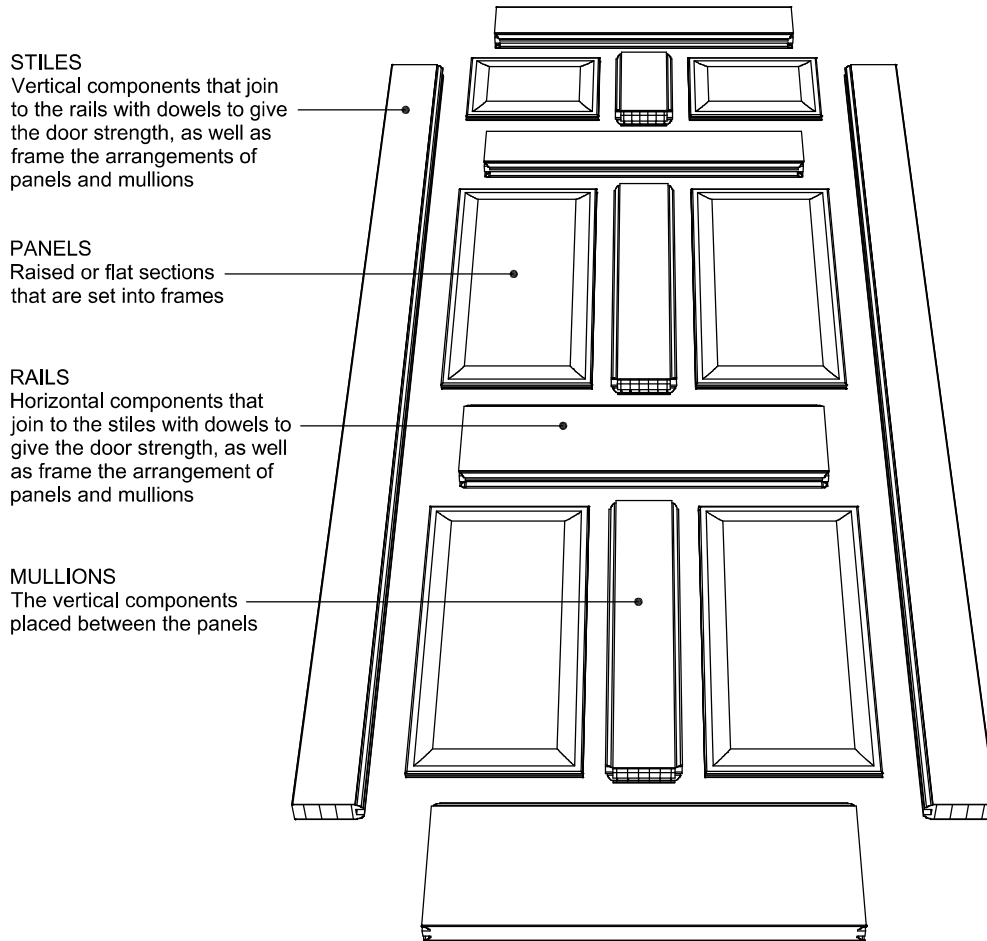

AUTHENTIC WOOD CONSTRUCTION DETAILS

2130 6 PANEL - 6/8

Section A-A
3/4" Single Hip
Raised Panel

DIMENSION TABLE			
Door Width	A	B	Available Woodgrain
3/0	36"	11 13/16"	Hemlock
2/8	32"	9 13/16"	
2/6	30"	8 13/16"	