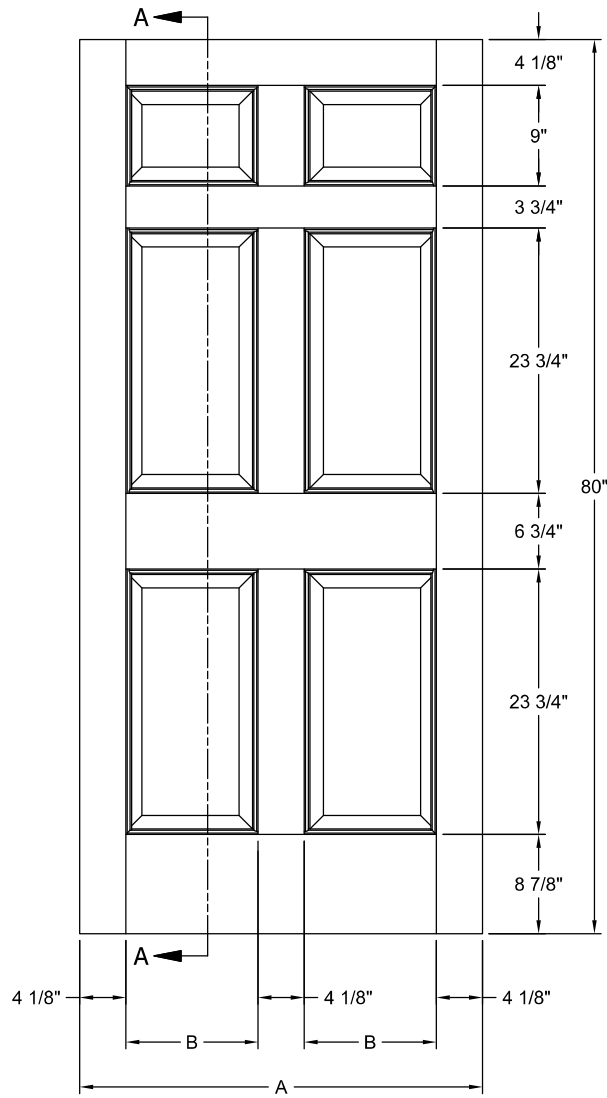

AUTHENTIC WOOD CONSTRUCTION DETAILS

2130 6 PANEL - 6/8

Section A-A
3/4" Single Hip
Raised Panel

DIMENSION TABLE			
Door Width	A	B	Available Woodgrain
3/0	36"	11 13/16"	Hemlock
2/8	32"	9 13/16"	
2/6	30"	8 13/16"	