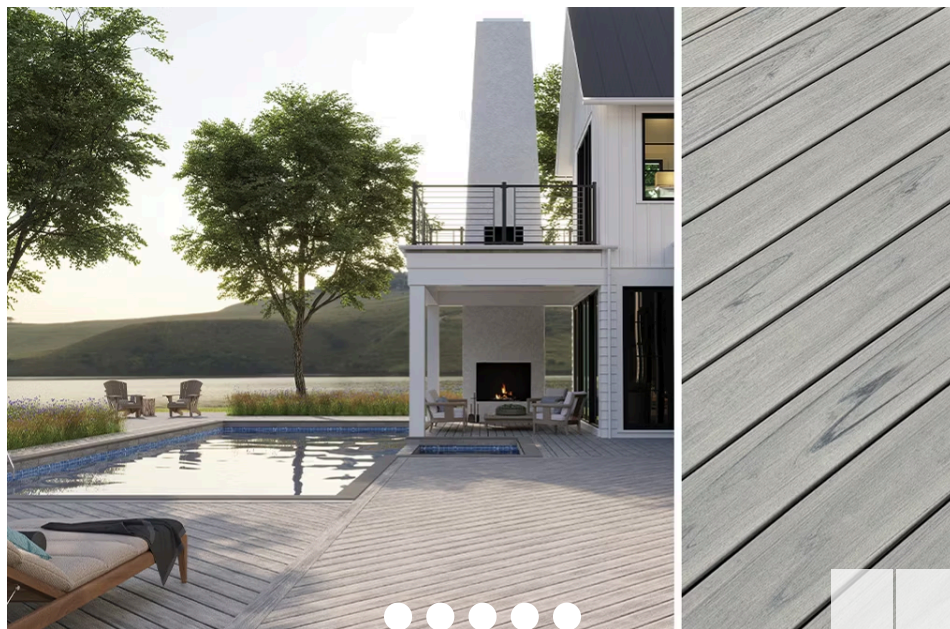

Stunning Color Options

Transcend Lineage comes in five luxurious, on-trend colors: Island Mist, Rainier, Carmel, Biscayne, Jasper. These tranquil tones create a clean canvas for your outdoor space. Find the perfect fit for your deck with our [Trex Color Selector](#).

Cooler Under the Sun*

composite decking products of a similar color, on a hot sunny day, it will get hot. On hot days, care should be taken to avoid extended contact between exposed skin and the deck surface, especially with young children and those with special needs.

Transcend® Lineage™

Color: Rainier

An airy, mountain grey, Rainier mirrors white-capped mountains and wooded sounds, with its subtle silver tones and delicate grain pattern.