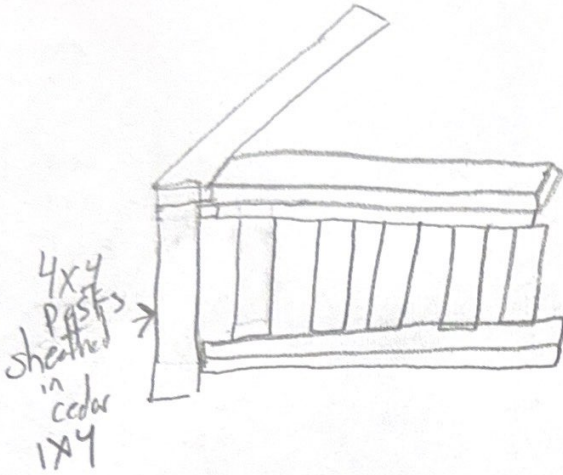

New Hopper
window

Seed Board
1x6 T&G

New hopper
window

New
white
oak
craftsman
door as
approved

New wood
stairs
36"

1x6 support post
on footings

Hand Rail Detail

4x4 Posts
Sheathed
in cedar
1x4

2x6 cedar
1x2 cedar
1x4 cedar balusters w/ 3in Spacing
1x2 cedar
2x6

rails
Cross section