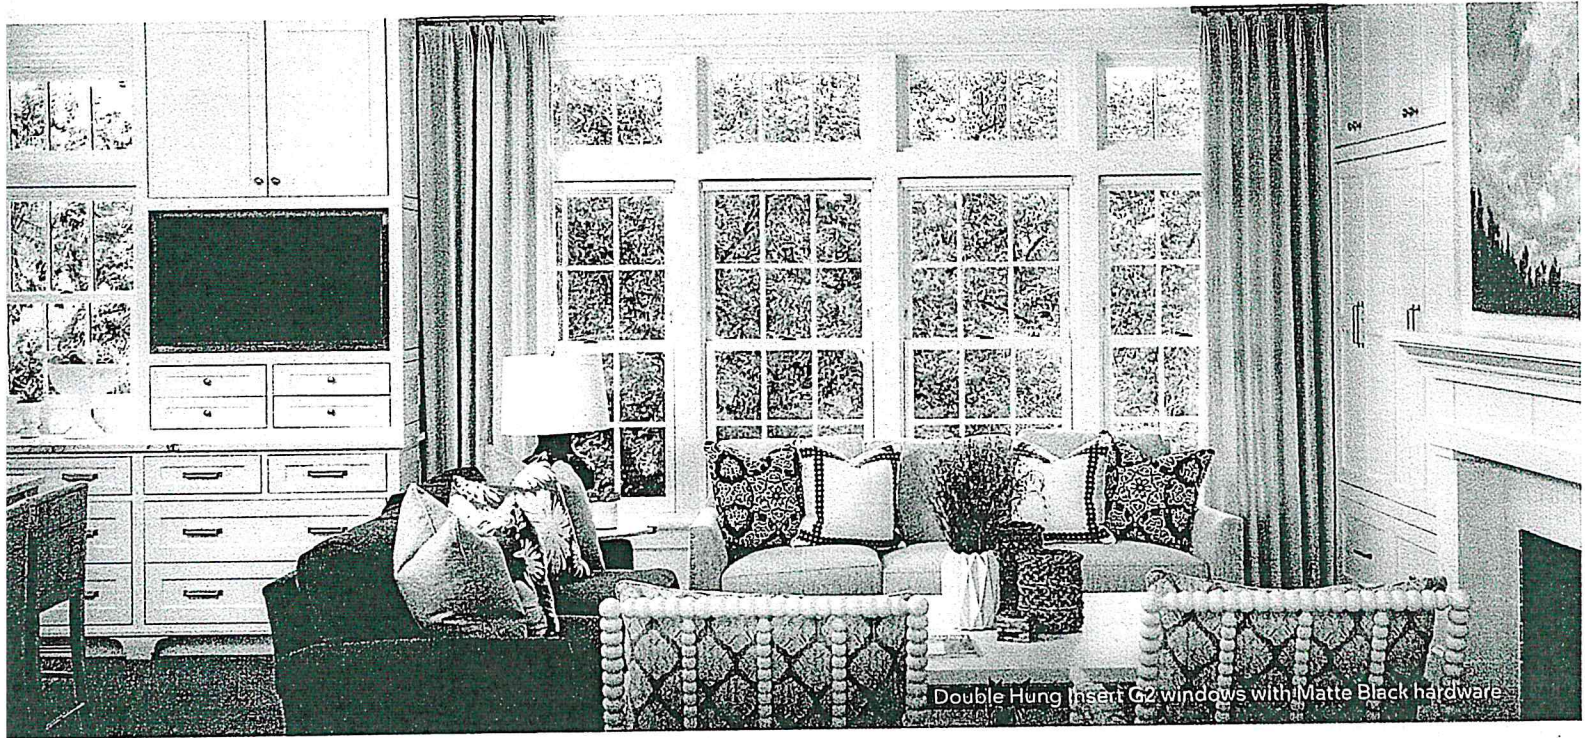

Double Hung G2 window in Ebony

WOOD

Wood is a premium material for windows and doors, offering classic aesthetic appeal, many options for customization, and design versatility.

We treat exposed millwork with a water repellent wood preservative to help it last longer. Choose from one of the four options below. Each is ready to be finished to match your project's exacting requirements.

Double Hung G2 window in Suede

ULTIMATE DOUBLE HUNG INSERT G2

The Ultimate Double Hung Insert G2 window adds quality craftsmanship, beauty, and energy efficiency to your home without compromising architectural integrity. Its frame-in-frame design is built precisely to seamlessly fit into your unique window opening, so there's no need to remove the existing frame or disturb the exterior or interior trim of your house.