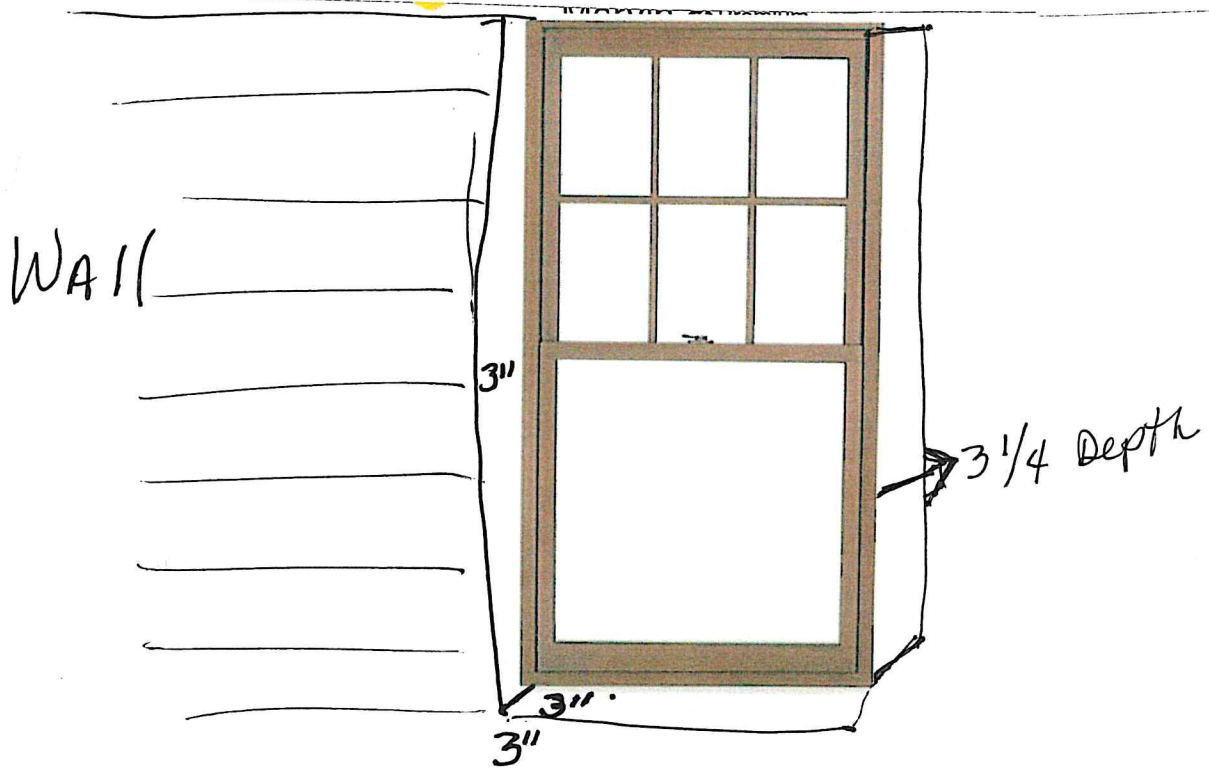

NEW WINDOWS will fit in the
SAME "POCKET" AS THE EXISTING
VINYL WINDOWS