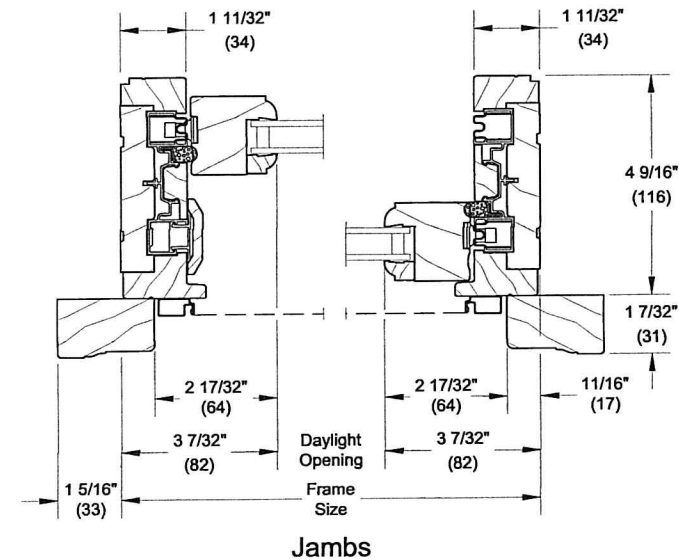

**Section Details: Operating**

Scale: 3" = 1' 0"

**Double Hung**

**Jambs**

**Single Hung**

**Head Jamb and Sill**