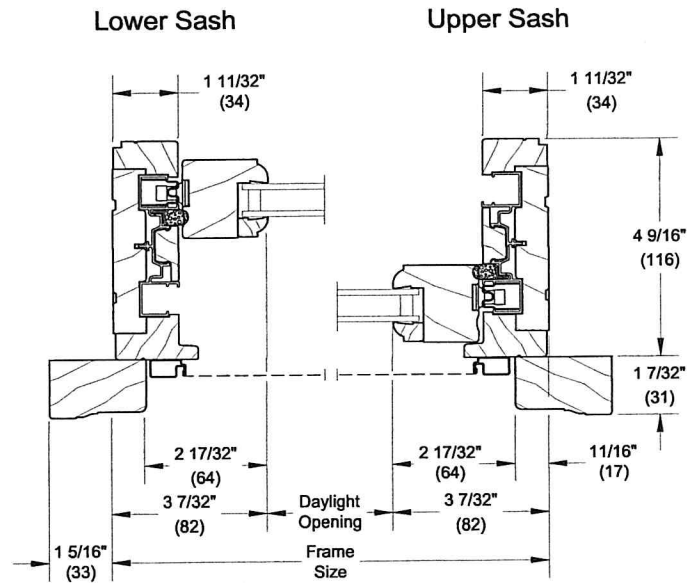

**Section Details: Operating**

Scale: 3" = 1' 0"

**Double Hung**

**Jambs**

**Single Hung**

**Head Jamb and Sill**