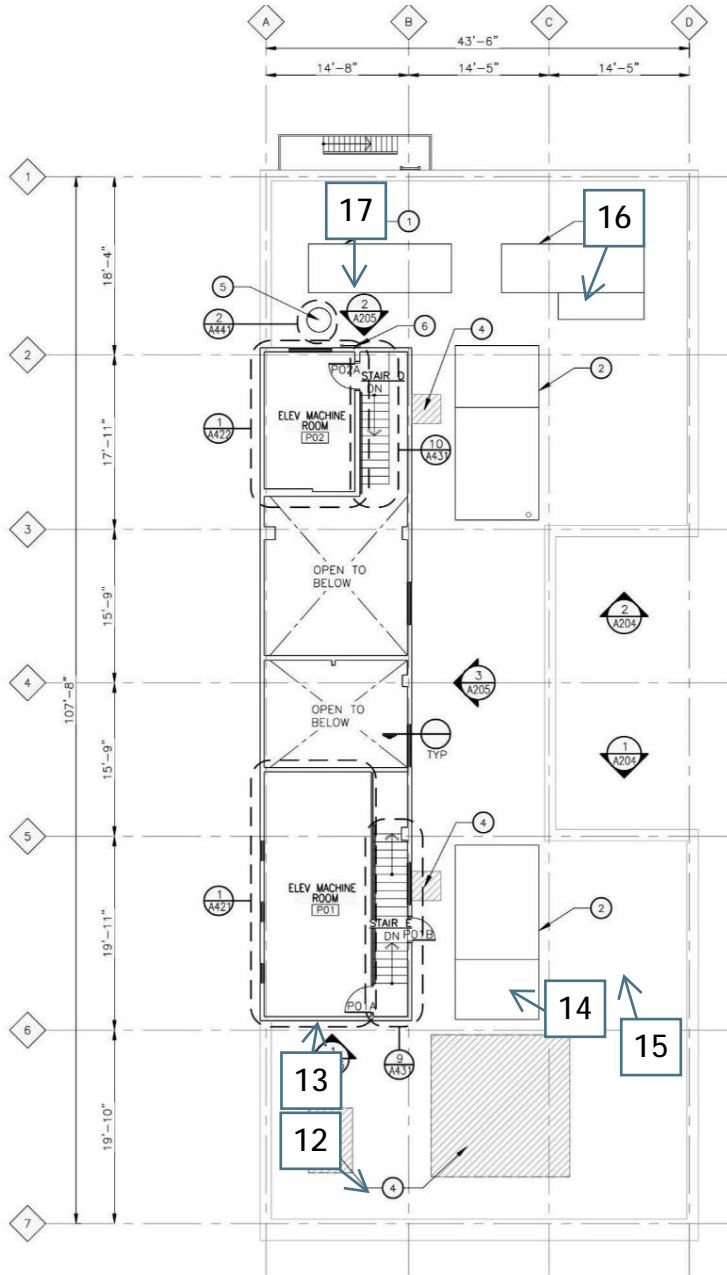

# Historic District Commission Photo Map

1st Floor Plan

**Harvard Square Building**  
1346 Broadway, Detroit, MI

# Historic District Commission Photo Map

Roof Plan

**Harvard Square Building**  
1346 Broadway, Detroit, MI