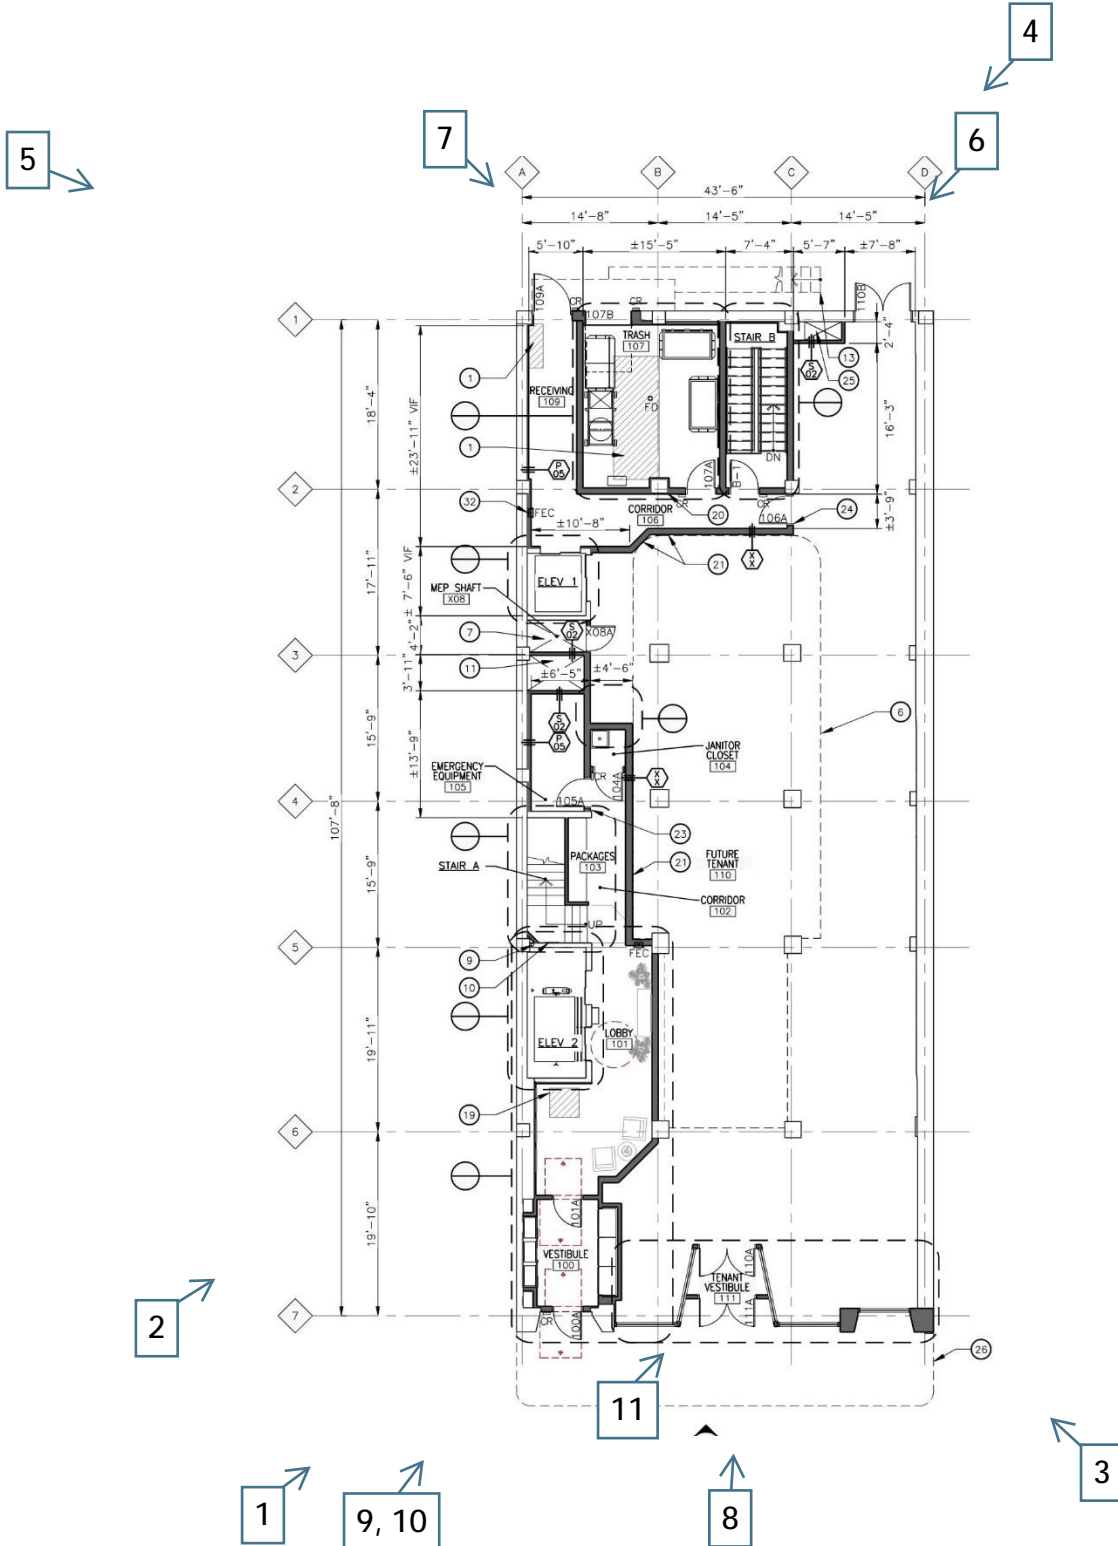

# Historic District Commission Photo Map

1st Floor Plan

**Harvard Square Building**  
1346 Broadway, Detroit, MI

# Historic District Commission Photo Map

Roof Plan

**Harvard Square Building**  
1346 Broadway, Detroit, MI