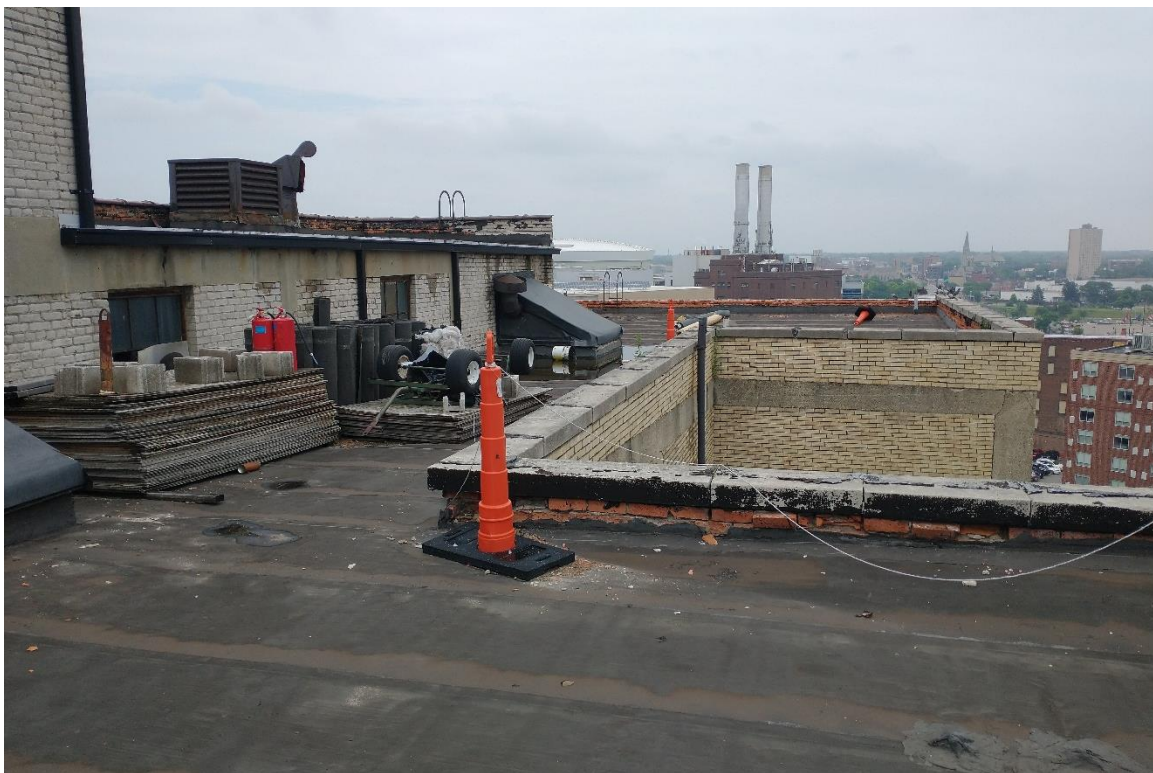

# Historic District Commission Photo Document

12. Rooftop and gabled masonry parapet above south facade, Looking southeast. 06/23/22.

13. South elevation of rooftop penthouse, Looking north. 06/23/22.

**Harvard Square Building**  
1346 Broadway, Detroit, MI

# Historic District Commission Photo Document

14. East elevation of rooftop penthouse, Looking west. 06/23/22.

15. Rooftop and penthouse, Looking north. 06/23/22.