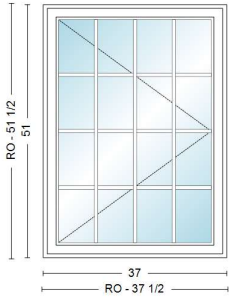

<u>Item</u>	<u>Qty</u>	<u>Operation</u>	<u>Location</u>	<u>Unit Price</u>	<u>Ext. Price</u>
900	3	Right	14 & 15,19	$1,821.68	$5,465.04

RO Size = 37 1/2" x 51 1/2"   Unit Size = 37" x 51"

CAX 3' 1"X4' 3", Unit, E-Series Casement, 2 7/8" Frame Depth, No Flange, Cocoa Bean 2604 Exterior Frame, Cocoa Bean 2604 Exterior Sash/Panel, Pine w/Cinnamon - Stained Interior Frame, Pine w/Cinnamon - Stained Interior Sash/Panel, Right, Piano Hinge, Dual Pane Low-E4 SmartSun Standard Argon Fill Flat Finelight Grilles-Between-the-Glass 4 Wide, 4 High, Specified Equal Light Pattern, Cocoa Bean, 5/8" Grille Bar, Ovolo Glass Stop Stainless Glass / Grille Spacer, Handle w/Cover, Bronze, Standard, High Performance Keeper, Bronze, Full, Aluminum
Wrapping: Interior Drywall Return Bead Pine / Cinnamon - Stained 7/16" X 1 5/16" Complete Unit Extension Jambs, Factory Applied

BRZ LH HARDWARE KIT CSMT BAG W6204PKLKN2 PN:9078349
Insect Screen 1: E-Series Casement, CAX 37 x 51 Full Aluminum Bronze

Unit #	U-Factor	SHGC	ENERGY STAR	Clear Opening/Unit #	Width	Height	Area (Sq. Ft)	Comments:
A1	0.29	0.17	NO	A1	28.8125	46.3125	9.26650