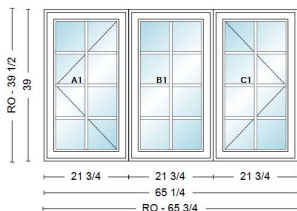

RO Size = 37 1/2" x 51 1/2" Unit Size = 37" x 51"

CAX 3' 1"X4' 3", Unit, E-Series Casement, 2 7/8" Frame Depth, No Flange, Cocoa Bean 2604 Exterior Frame, Cocoa Bean 2604 Exterior Sash/Panel, Pine w/Cinnamon - Stained Interior Frame, Pine w/Cinnamon - Stained Interior Sash/Panel, Right, Piano Hinge, Dual Pane Low-E4 SmartSun Standard Argon Fill Flat Finelight Grilles-Between-the-Glass 4 Wide, 4 High, Specified Equal Light Pattern, Cocoa Bean, 5/8" Grille Bar, Ovolo Glass Stop Stainless Glass / Grille Spacer, Handle w/Cover, Bronze, Standard, High Performance Keeper, Bronze, Full, Aluminum
 Wrapping: Interior Drywall Return Bead Pine / Cinnamon - Stained 7/16" X 1 5/16" Complete Unit Extension Jambs, Factory Applied

<u>Item</u>	<u>Qty</u>	<u>Operation</u>	<u>Location</u>	<u>Unit Price</u>	<u>Ext. Price</u>
1000	1	Right	16	\$1,803.06	\$1,803.06

RO Size = 19 1/4" x 51 3/4" Unit Size = 18 3/4" x 51 1/4"

CAX 1' 6 3/4"X4' 3 1/4", Unit, E-Series Casement, 2 7/8" Frame Depth, No Flange, Cocoa Bean 2604 Exterior Frame, Cocoa Bean 2604 Exterior Sash/Panel, Pine w/Cinnamon - Stained Interior Frame, Pine w/Cinnamon - Stained Interior Sash/Panel, Right, Piano Hinge, Dual Pane Low-E4 SmartSun Standard Obscure Argon Fill Flat Finelight Grilles-Between-the-Glass 2 Wide, 4 High, Specified Equal Light Pattern, Cocoa Bean, 5/8" Grille Bar, Ovolo Glass Stop Stainless Glass / Grille Spacer, Handle w/Cover, Bronze, Standard, High Performance Keeper, Bronze, Full, Aluminum
 Wrapping: Interior Drywall Return Bead Pine / Cinnamon - Stained 7/16" X 1 5/16" Complete Unit Extension Jambs, Factory Applied

<u>Item</u>	<u>Qty</u>	<u>Operation</u>	<u>Location</u>	<u>Unit Price</u>	<u>Ext. Price</u>
1100	1	Left - Stationary - Right	17	\$3,653.84	\$3,653.84

RO Size = 65 3/4" x 39 1/2"

Unit Size = 65 1/4" x 39"