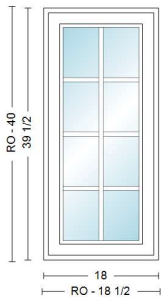

RO Size = 73 5/8" x 63 3/4" Unit Size = 73 1/8" x 63 1/4"

Mull: Factory Mull, Andersen Ribbon Mull, Zero Mull Material
 CAX 2' 3/8"X5' 3 1/4" - CAX 2' 3/8"X5' 3 1/4" - CAX 2' 3/8"X5' 3 1/4", Unit, E-Series Casement, 2 7/8" Frame Depth, No Flange, Cocoa Bean 2604 Exterior Frame, Cocoa Bean 2604 Exterior Sash/Panel, Pine w/Cinnamon - Stained Interior Frame, Pine w/Cinnamon - Stained Interior Sash/Panel, Unit 1: Left, Unit 2: Stationary, Unit 3: Right, Sash Set (2 Piece), Align w/Stationary Stops, Standard Hinge, Dual Pane Low-E4 SmartSun Standard Argon Fill Flat Finelight Grilles-Between-the-Glass 2 Wide, 5 High, Specified Equal Light Pattern, Cocoa Bean, w/Cocoa Bean, 5/8" Grille Bar, Ovolo Glass Stop Stainless Glass / Grille Spacer, Handle w/Cover, Bronze, Standard, High Performance Keeper, Bronze, Full, Aluminum
 Wrapping: Interior Drywall Return Bead Pine / Cinnamon - Stained 7/16" X 1 5/16" Perimeter Complete Unit Extension Jamb, Factory Applied

Extension Jamb 1: CAX 73.125 x 63.25 Interior Drywall Return Bead 7/16" X 1 5/16" Pine Cinnamon - Stained Complete Unit Extension Jamb, Factory Applied

Unit #	U-Factor	SHGC	ENERGY STAR	Clear Opening/Unit #	Width	Height	Area (Sq. Ft)	Comments:
A1	0.29	0.17	NO	A1	16.1875	58.5625	6.58320	
B1	0.29	0.2		C1	16.1875	58.5625	6.58320	
C1	0.29	0.17						