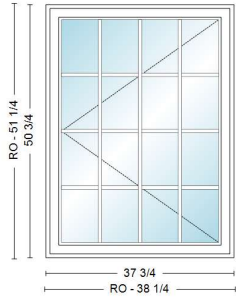

<u>Item</u>	<u>Qty</u>	<u>Operation</u>	<u>Location</u>	<u>Unit Price</u>	<u>Ext. Price</u>
1500	1	Left	22	$1,829.82	$1,829.82

RO Size = 38 1/4" x 51 1/4"

Unit Size = 37 3/4" x 50 3/4"

CAX 3' 1 3/4"X4' 2 3/4", Unit, E-Series Casement, 2 7/8" Frame Depth, No Flange, Cocoa Bean 2604 Exterior Frame, Cocoa Bean 2604 Exterior Sash/Panel, Pine w/Cinnamon - Stained Interior Frame, Pine w/Cinnamon - Stained Interior Sash/Panel, Left, Piano Hinge, Dual Pane Low-E4 SmartSun Standard Argon Fill Flat Finelight Grilles-Between-the-Glass 4 Wide, 4 High, Specified Equal Light Pattern, Cocoa Bean, 5/8" Grille Bar, Ovolo Glass Stop Stainless Glass / Grille Spacer, Handle w/Cover, Bronze, Standard, High Performance Keeper, Bronze, Full, Aluminum

Wrapping: Interior Drywall Return Bead Pine / Cinnamon - Stained 7/16" X 1 5/16" Complete Unit Extension Jambs, Factory Applied

BRZ RH HARDWARE KIT CSMT BAG W6204PKRKN2 PN:9078350

Insect Screen 1: E-Series Casement, CAX 37.75 x 50.75 Full Aluminum Bronze

Unit #	U-Factor	SHGC	ENERGY STAR	Clear Opening/Unit #	Width	Height	Area (Sq. Ft)	Comments:
A1	0.29	0.17	NO	A1	29.5625	46.0625	9.45640