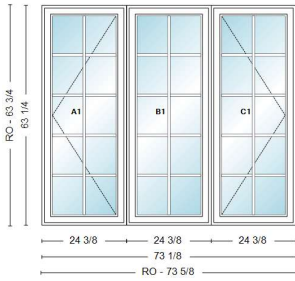

<u>Item</u>	<u>Qty</u>	<u>Operation</u>	<u>Location</u>	<u>Unit Price</u>	<u>Ext. Price</u>
300	1	Left - Stationary - Right	3	$5,339.94	$5,339.94

RO Size = 73 5/8" x 63 3/4"   Unit Size = 73 1/8" x 63 1/4"

Mull: Factory Mull, Andersen Ribbon Mull, Zero Mull Material
CAX 2' 3/8"X5' 3 1/4" - CAX 2' 3/8"X5' 3 1/4" - CAX 2' 3/8"X5' 3 1/4", Unit, E-Series Casement, 2 7/8" Frame Depth, No Flange, Cocoa Bean 2604 Exterior Frame, Cocoa Bean 2604 Exterior Sash/Panel, Pine w/Cinnamon - Stained Interior Frame, Pine w/Cinnamon - Stained Interior Sash/Panel, Unit 1: Left, Unit 2: Stationary, Unit 3: Right, Sash Set (2 Piece), Align w/Stationary Stops, Standard Hinge, Dual Pane Low-E4 SmartSun Standard Argon Fill Flat Finelight Grilles-Between-the-Glass 2 Wide, 5 High, Specified Equal Light Pattern, Cocoa Bean, w/Cocoa Bean, 5/8" Grille Bar, Ovolo Glass Stop Stainless Glass / Grille Spacer, Handle w/Cover, Bronze, Standard, High Performance Keeper, Bronze, Full, Aluminum
Wrapping: Interior Drywall Return Bead Pine / Cinnamon - Stained 7/16" X 1 5/16" Perimeter Complete Unit Extension Jamb, Factory Applied

BRZ LH HARDWARE KIT CSMT BAG W6204PKLKN2 PN:9078349

Insect Screen 1: E-Series Casement, CAX 24.375 x 63.25 Full Aluminum Bronze

BRZ RH HARDWARE KIT CSMT BAG W6204PKRKN2 PN:9078350

Insect Screen 1: E-Series Casement, CAX 24.375 x 63.25 Full Aluminum Bronze

Extension Jamb 1: CAX 73.125 x 63.25 Interior Drywall Return Bead 7/16" X 1 5/16" Pine Cinnamon - Stained Complete Unit Extension Jamb, Factory Applied

Unit #	U-Factor	SHGC	ENERGY STAR	Clear Opening/Unit #	Width	Height	Area (Sq. Ft)	Comments:
A1	0.29	0.17	NO	A1	16.1875	58.5625	6.58320	
B1	0.29	0.2		C1	16.1875	58.5625	6.58320	
C1	0.29	0.17