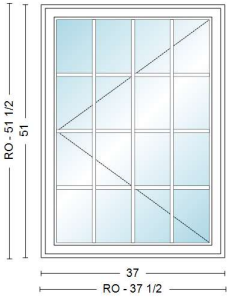

<u>Item</u>	<u>Qty</u>	<u>Operation</u>	<u>Location</u>	<u>Unit Price</u>	<u>Ext. Price</u>
500	2	Left	7 & 8	$1,821.68	$3,643.36

RO Size = 37 1/2" x 51 1/2"

Unit Size = 37" x 51"

CAX 3' 1"X4' 3", Unit, E-Series Casement, 2 7/8" Frame Depth, No Flange, Cocoa Bean 2604 Exterior Frame, Cocoa Bean 2604 Exterior Sash/Panel, Pine w/Cinnamon - Stained Interior Frame, Pine w/Cinnamon - Stained Interior Sash/Panel, Left, Piano Hinge, Dual Pane Low-E4 SmartSun Standard Argon Fill Flat Finelight Grilles-Between-the-Glass 4 Wide, 4 High, Specified Equal Light Pattern, Cocoa Bean, 5/8" Grille Bar, Ovolo Glass Stop Stainless Glass / Grille Spacer, Handle w/Cover, Bronze, Standard, High Performance Keeper, Bronze, Full, Aluminum

Wrapping: Interior Drywall Return Bead Pine / Cinnamon - Stained 7/16" X 1 5/16" Complete Unit Extension Jambs, Factory Applied

BRZ RH HARDWARE KIT CSMT BAG W6204PKRKN2 PN:9078350

Insect Screen 1: E-Series Casement, CAX 37 x 51 Full Aluminum Bronze

Unit #	U-Factor	SHGC	ENERGY STAR	Clear Opening/Unit #	Width	Height	Area (Sq. Ft)	Comments:
A1	0.29	0.17	NO	A1	28.8125	46.3125	9.26650