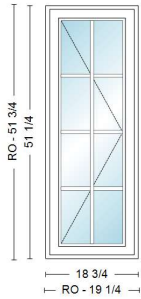

<u>Item</u>	<u>Qty</u>	<u>Operation</u>	<u>Location</u>	<u>Unit Price</u>	<u>Ext. Price</u>
1000	1	Right	16	$1,803.06	$1,803.06

RO Size = 19 1/4" x 51 3/4"   Unit Size = 18 3/4" x 51 1/4"

CAX 1' 6 3/4"X4' 3 1/4", Unit, E-Series Casement, 2 7/8" Frame Depth, No Flange, Cocoa Bean 2604 Exterior Frame, Cocoa Bean 2604 Exterior Sash/Panel, Pine w/Cinnamon - Stained Interior Frame, Pine w/Cinnamon - Stained Interior Sash/Panel, Right, Piano Hinge, Dual Pane Low-E4 SmartSun Standard Obscure Argon Fill Flat Finelight Grilles-Between-the-Glass 2 Wide, 4 High, Specified Equal Light Pattern, Cocoa Bean, 5/8" Grille Bar, Ovolo Glass Stop Stainless Glass / Grille Spacer, Handle w/Cover, Bronze, Standard, High Performance Keeper, Bronze, Full, Aluminum
Wrapping: Interior Drywall Return Bead Pine / Cinnamon - Stained 7/16" X 1 5/16" Complete Unit Extension Jambs, Factory Applied

BRZ LH HARDWARE KIT CSMT BAG W6204PKLKN2 PN:9078349
Insect Screen 1: E-Series Casement, CAX 18.75 x 51.25 Full Aluminum Bronze

Unit #	U-Factor	SHGC	ENERGY STAR	Clear Opening/Unit #	Width	Height	Area (Sq. Ft)	Comments:
A1	0.29	0.17	NO	A1	10.5625	46.5625	3.41540