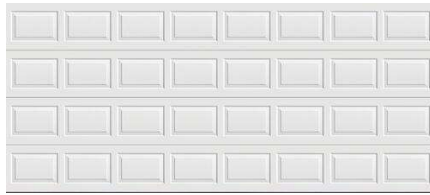

Ideal Door® Traditional 16' x 7' White Non-Insulated Garage Door

Model Number: 3-Star_M5St_16X7_White_Noninsl_RP_EZ | Menards® SKU: 4251594

EVERYDAY LOW PRICE

11% MAIL-IN REBATE Good Through 4/16/22

FINAL PRICE

~~$772.99~~

~~$85.03~~

$687.96 each

You Save $85.03 with Mail-In Rebate

Color: White

Size: 16 ft. wide x 7 ft. high

Need more information?

[VIEW BUYING GUIDE](#)

Ship To Store - Free!

Available for Special Order at

WIXOM

Get it as soon as 06/03/2022

Delivery

Available

Description & Documents

Brand Name: **Ideal Door**

Features

- Traditional steel panel door with Short Panel Design
- Window Options are available
- Good construction, Non-Insulated
- 1-Layer construction without insulation
- EZ-SET® Torsion Spring System included for faster, safer and easier Do-It-Yourself installation
- Opener Reinforcement bracket and at least (1) strut required for use with an opener (purchased separately)
- Nylon rollers provide quiet, smooth and long-lasting performance
- 2" Bracket Mount Track with Standard 12" Radius Requiring 12" of Headroom
- Includes (1) 2-1/4" support strut
- Includes Bottom weatherseal
- Rear track hanger kit, lock and opener purchased separately

Specifications

Style	Traditional	Grade	Good
Headroom	12 inch	Includes	All track and installation hardware, Installation Instructions
Window Style	Solid - No Windows	Application	Residential
Door Thickness	2 inch	Product Type	Non Insulated Garage Door
Material	1 sheet of durable (25 gauge) steel	Manufacturer Warranty	Paint System - 15 Year, Hardware - 1 year
Color/Finish	White	Overall Width	16 foot
Overall Height	7 foot	Spring Type	EZ Set Torsion
Shipping Dimensions	192.00 H x 24.00 W x 12.00 D	Shipping Weight	250.0 lbs
Return Policy	Special Order Merchandise (view Return Policy)