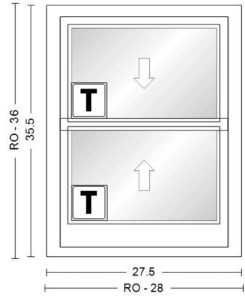

<u>Item</u>	<u>Qty</u>	<u>Operation</u>	<u>Location</u>	<u>Unit Price</u>	<u>Ext. Price</u>
800	1	Active/Active	OFFICE B	$887.32	$887.32

RO Size = 28" x 36" Unit Size = 27 1/2" x 35 1/2"

TCLDH 2' 3 1/2"X2' 11 1/2", Unit, E-Series Double-Hung, Equal Sash, 4 9/16" Frame Depth, Rigid Vinyl w/Receiver for Aluminum Drip Cap, White 2604 Exterior Frame, White 2604 Exterior Sash/Panel, Pine w/White - Painted Interior Frame, Pine w/White - Painted Interior Sash/Panel, Active/Active, Dual Pane Low-E4 Tempered Argon Fill Ovolo Glass Stop Stainless Glass / Grille Spacer, Sash Lift, White, 2 Sash Locks White, WhiteJamb Liner, Clad Exterior / Wood InteriorJamb Liner Inserts, YesPunched Jamb Liner, YesPunched Jamb Liner Inserts, White, 2604, Full, Fiberglass

Insect Screen 1: E-Series Double-Hung, TCLDH 27.5 x 35.5 Full Fiberglass White 2604

Unit #	U-Factor	SHGC	ENERGY STAR	Clear Opening/Unit #	Width	Height	Area (Sq. Ft)	Comments:
A1	0.31	0.3	NO	A1	23.1875	11.5000	1.85180