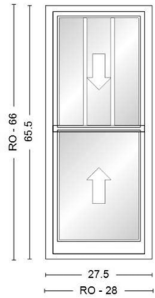

<u>Item</u>	<u>Qty</u>	<u>Operation</u>	<u>Location</u>	<u>Unit Price</u>	<u>Ext. Price</u>
1000	2	Active/Active	LIVING ROOM A, C	$1,103.35	$2,206.70

RO Size = 28" x 66"

Unit Size = 27 1/2" x 65 1/2"

TCLDH 2' 3 1/2"X5' 5 1/2", Unit, E-Series Double-Hung, Equal Sash, 4 9/16" Frame Depth, Rigid Vinyl w/Receiver for Aluminum Drip Cap, White 2604 Exterior Frame, White 2604 Exterior Sash/Panel, Pine w/White - Painted Interior Frame, Pine w/White - Painted Interior Sash/Panel, Active/Active, Dual Pane Low-E4 Standard Argon Fill Simulated Divided Light (SDL) Division, 3 Wide, 1 High, Specified Equal Light Pattern, White, 2604, Pine w/White - Painted, Chamfer Exterior Grille Bar/ Ovolo Interior Grille Bar, 7/8" Grille Bar, Ovolo Glass Stop Stainless Glass / Grille Spacer, Sash Lift, White, 2 Sash Locks White, WhiteJamb Liner, Clad Exterior / Wood InteriorJamb Liner Inserts, YesPunched Jamb Liner, YesPunched Jamb Liner Inserts, White, 2604, Full, Fiberglass

Insect Screen 1: E-Series Double-Hung, TCLDH 27.5 x 65.5 Full Fiberglass White 2604

<u>Unit #</u>	<u>U-Factor</u>	<u>SHGC</u>	<u>ENERGY STAR</u>	<u>Clear Opening/Unit #</u>	<u>Width</u>	<u>Height</u>	<u>Area (Sq. Ft)</u>	<u>Comments:</u>
A1	0.31	0.27	NO	A1	23.1875	26.5000	4.26710