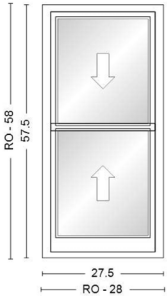

<u>Item</u>	<u>Qty</u>	<u>Operation</u>	<u>Location</u>	<u>Unit Price</u>	<u>Ext. Price</u>
700	1	Active/Active	OFFICE A	$932.69	$932.69

RO Size = 28" x 58" Unit Size = 27 1/2" x 57 1/2"

TCLDH 2' 3 1/2"X4' 9 1/2", Unit, E-Series Double-Hung, Equal Sash, 4 9/16" Frame Depth, Rigid Vinyl w/Receiver for Aluminum Drip Cap, White 2604 Exterior Frame, White 2604 Exterior Sash/Panel, Pine w/White - Painted Interior Frame, Pine w/White - Painted Interior Sash/Panel, Active/Active, Dual Pane Low-E4 Standard Argon Fill Ovolo Glass Stop Stainless Glass / Grille Spacer, Sash Lift, White, 2 Sash Locks White, WhiteJamb Liner, Clad Exterior / Wood InteriorJamb Liner Inserts, YesPunched Jamb Liner, YesPunched Jamb Liner Inserts, White, 2604, Full, Fiberglass

Insect Screen 1: E-Series Double-Hung, TCLDH 27.5 x 57.5 Full Fiberglass White 2604

<u>Unit #</u>	<u>U-Factor</u>	<u>SHGC</u>	<u>ENERGY STAR</u>	<u>Clear Opening/Unit #</u>	<u>Width</u>	<u>Height</u>	<u>Area (Sq. Ft)</u>	<u>Comments:</u>
A1	0.31	0.3	NO	A1	23.1875	22.5000	3.62300