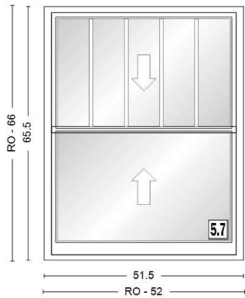

<u>Item</u>	<u>Qty</u>	<u>Operation</u>	<u>Location</u>	<u>Unit Price</u>	<u>Ext. Price</u>
900	1	Active/Active	LIBRARY	$1,386.19	$1,386.19

RO Size = 52" x 66" Unit Size = 51 1/2" x 65 1/2"

TCLDH 4' 3 1/2"X5' 5 1/2", Unit, E-Series Double-Hung, Equal Sash, 4 9/16" Frame Depth, Rigid Vinyl w/Receiver for Aluminum Drip Cap, White 2604 Exterior Frame, White 2604 Exterior Sash/Panel, Pine w/White - Painted Interior Frame, Pine w/White - Painted Interior Sash/Panel, Active/Active, Dual Pane Low-E4 Standard Argon Fill Simulated Divided Light (SDL) Division, 5 Wide, 1 High, Specified Equal Light Pattern, White, 2604, Pine w/White - Painted, Chamfer Exterior Grille Bar/ Ovolo Interior Grille Bar, 7/8" Grille Bar, Ovolo Glass Stop Stainless Glass / Grille Spacer, Sash Lift (Pair), White, 2 Sash Locks White, WhiteJamb Liner, Clad Exterior / Wood InteriorJamb Liner Inserts, YesPunched Jamb Liner, YesPunched Jamb Liner Inserts, White, 2604, Full, Fiberglass

Insect Screen 1: E-Series Double-Hung, TCLDH 51.5 x 65.5 Full Fiberglass White 2604

Unit #	U-Factor	SHGC	ENERGY STAR	Clear Opening/Unit #	Width	Height	Area (Sq. Ft)	Comments:
A1	0.31	0.27	NO	A1	47.1875	26.5000	8.68380