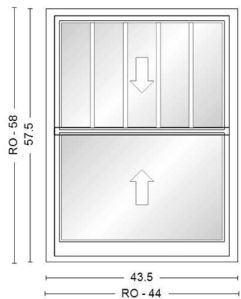

<u>Item</u>	<u>Qty</u>	<u>Operation</u>	<u>Location</u>	<u>Unit Price</u>	<u>Ext. Price</u>
1100	1	Active/Active	LIVING ROOM B	$1,233.75	$1,233.75

RO Size = 44" x 58"

Unit Size = 43 1/2" x 57 1/2"

TCLDH 3' 7 1/2"X4' 9 1/2", Unit, E-Series Double-Hung, Equal Sash, 4 9/16" Frame Depth, Rigid Vinyl w/Receiver for Aluminum Drip Cap, White 2604 Exterior Frame, White 2604 Exterior Sash/Panel, Pine w/White - Painted Interior Frame, Pine w/White - Painted Interior Sash/Panel, Active/Active, Dual Pane Low-E4 Standard Argon Fill Simulated Divided Light (SDL) Division, 5 Wide, 1 High, Specified Equal Light Pattern, White, 2604, Pine w/White - Painted, Chamfer Exterior Grille Bar/ Ovolo Interior Grille Bar, 7/8" Grille Bar, Ovolo Glass Stop Stainless Glass / Grille Spacer, Sash Lift (Pair), White, 2 Sash Locks White, WhiteJamb Liner, Clad Exterior / Wood InteriorJamb Liner Inserts, YesPunched Jamb Liner, YesPunched Jamb Liner Inserts, White, 2604, Full, Fiberglass

Insect Screen 1: E-Series Double-Hung, TCLDH 43.5 x 57.5 Full Fiberglass White 2604

<u>Unit #</u>	<u>U-Factor</u>	<u>SHGC</u>	<u>ENERGY STAR</u>	<u>Clear Opening/Unit #</u>	<u>Width</u>	<u>Height</u>	<u>Area (Sq. Ft)</u>	<u>Comments:</u>
A1	0.31	0.27	NO	A1	39.1875	22.5000	6.12300