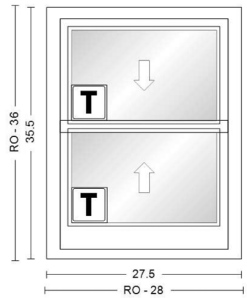

<u>Item</u>	<u>Qty</u>	<u>Operation</u>	<u>Location</u>	<u>Unit Price</u>	<u>Ext. Price</u>
500	1	Active/Active	MASTER BATH B	$887.32	$887.32

RO Size = 28" x 36"

Unit Size = 27 1/2" x 35 1/2"

TCLDH 2' 3 1/2"X2' 11 1/2", Unit, E-Series Double-Hung, Equal Sash, 4 9/16" Frame Depth, Rigid Vinyl w/Receiver for Aluminum Drip Cap, White 2604 Exterior Frame, White 2604 Exterior Sash/Panel, Pine w/White - Painted Interior Frame, Pine w/White - Painted Interior Sash/Panel, Active/Active, Dual Pane Low-E4 Tempered Argon Fill Ovolo Glass Stop Stainless Glass / Grille Spacer, Sash Lift, White, 2 Sash Locks White, WhiteJamb Liner, Clad Exterior / Wood InteriorJamb Liner Inserts, YesPunched Jamb Liner, YesPunched Jamb Liner Inserts, White, 2604, Full, Fiberglass

Insect Screen 1: E-Series Double-Hung, TCLDH 27.5 x 35.5 Full Fiberglass White 2604

<u>Unit #</u>	<u>U-Factor</u>	<u>SHGC</u>	<u>ENERGY STAR</u>	<u>Clear Opening/Unit #</u>	<u>Width</u>	<u>Height</u>	<u>Area (Sq. Ft)</u>	<u>Comments:</u>
A1	0.31	0.3	NO	A1	23.1875	11.5000	1.85180