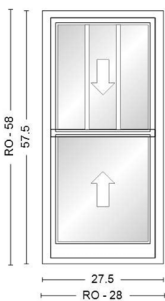

QUOTE NAME	PROJECT NAME	QUOTE NUMBER	CUSTOMER PO#	TRADE ID
Sheeran	Sheeran	3122900		

ORDER NOTES: DELIVERY NOTES:

Item	Qty	Operation	Location	Unit Price	Ext. Price
100	2	Active/Active	MASTER BED A, C	\$1,024.91	\$2,049.82
RO Size = 28" x 58"		Unit Size = 27 1/2" x 57 1/2"			

TCLDH 2' 3 1/2"X4' 9 1/2", Unit, E-Series Double-Hung, Equal Sash, 4 9/16" Frame Depth, Rigid Vinyl w/Receiver for Aluminum Drip Cap, White 2604 Exterior Frame, White 2604 Exterior Sash/Panel, Pine w/White - Painted Interior Frame, Pine w/White - Painted Interior Sash/Panel, Active/Active, Dual Pane Low-E4 Standard Argon Fill Simulated Divided Light (SDL) Division, 3 Wide, 1 High, Specified Equal Light Pattern, White, 2604, Pine w/White - Painted, Chamfer Exterior Grille Bar/ Ovolo Interior Grille Bar, 7/8" Grille Bar, Ovolo Glass Stop Stainless Glass / Grille Spacer, Sash Lift, White, 2 Sash Locks White, WhiteJamb Liner, Clad Exterior / Wood InteriorJamb Liner Inserts, YesPunched Jamb Liner, YesPunched Jamb Liner Inserts, White, 2604, Full, Fiberglass