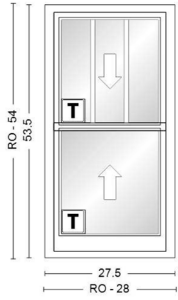

<u>Item</u>	<u>Qty</u>	<u>Operation</u>	<u>Location</u>	<u>Unit Price</u>	<u>Ext. Price</u>
400	1	Active/Active	MASTER BATH A	$1,204.30	$1,204.30

RO Size = 28" x 54"

Unit Size = 27 1/2" x 53 1/2"

TCLDH 2' 3 1/2"X4' 5 1/2", Unit, E-Series Double-Hung, Equal Sash, 4 9/16" Frame Depth, Rigid Vinyl w/Receiver for Aluminum Drip Cap, White 2604 Exterior Frame, White 2604 Exterior Sash/Panel, Pine w/White - Painted Interior Frame, Pine w/White - Painted Interior Sash/Panel, Active/Active, Dual Pane Low-E4 Tempered Argon Fill Simulated Divided Light (SDL) Division, 3 Wide, 1 High, Specified Equal Light Pattern, White, 2604, Pine w/White - Painted, Chamfer Exterior Grille Bar/ Ovolo Interior Grille Bar, 7/8" Grille Bar, Ovolo Glass Stop Stainless Glass / Grille Spacer, Sash Lift, White, 2 Sash Locks White, WhiteJamb Liner, Clad Exterior / Wood InteriorJamb Liner Inserts, YesPunched Jamb Liner, YesPunched Jamb Liner Inserts, White, 2604, Full, Fiberglass

Insect Screen 1: E-Series Double-Hung, TCLDH 27.5 x 53.5 Full Fiberglass White 2604

<u>Unit #</u>	<u>U-Factor</u>	<u>SHGC</u>	<u>ENERGY STAR</u>	<u>Clear Opening/Unit #</u>	<u>Width</u>	<u>Height</u>	<u>Area (Sq. Ft)</u>	<u>Comments:</u>
A1	0.31	0.27	NO	A1	23.1875	20.5000	3.30100