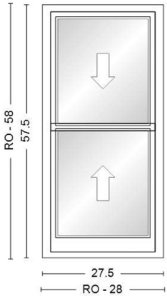

<u>Item</u>	<u>Qty</u>	<u>Operation</u>	<u>Location</u>	<u>Unit Price</u>	<u>Ext. Price</u>
600	2	Active/Active	GUEST BED A, B	$932.69	$1,865.38

RO Size = 28" x 58" Unit Size = 27 1/2" x 57 1/2"

TCLDH 2' 3 1/2"X4' 9 1/2", Unit, E-Series Double-Hung, Equal Sash, 4 9/16" Frame Depth, Rigid Vinyl w/Receiver for Aluminum Drip Cap, White 2604 Exterior Frame, White 2604 Exterior Sash/Panel, Pine w/White - Painted Interior Frame, Pine w/White - Painted Interior Sash/Panel, Active/Active, Dual Pane Low-E4 Standard Argon Fill Ovolo Glass Stop Stainless Glass / Grille Spacer, Sash Lift, White, 2 Sash Locks White, WhiteJamb Liner, Clad Exterior / Wood InteriorJamb Liner Inserts, YesPunched Jamb Liner, YesPunched Jamb Liner Inserts, White, 2604, Full, Fiberglass

Insect Screen 1: E-Series Double-Hung, TCLDH 27.5 x 57.5 Full Fiberglass White 2604

<u>Unit #</u>	<u>U-Factor</u>	<u>SHGC</u>	<u>ENERGY STAR</u>	<u>Clear Opening/Unit #</u>	<u>Width</u>	<u>Height</u>	<u>Area (Sq. Ft)</u>	<u>Comments:</u>
A1	0.31	0.3	NO	A1	23.1875	22.5000	3.62300