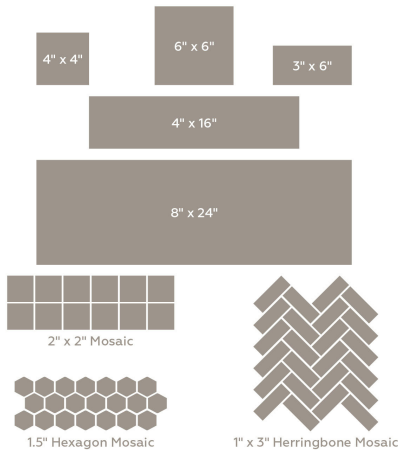

Choose Your Shape

From traditional subway tile to geometric mosaics, this collection features a wide variety of shapes.