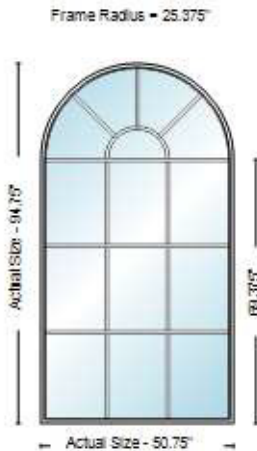

12701 MIDDLEBELT RD.
LIVONIA, MI 48150
(734) 261-1470
(734) 793-3606

MENARDS
Design & Buy™ WINDOWS

Design #: 330859458793
Estimated Price: $35,374.96

How to purchase at the store:

1. Take this packet to any Menards store.
2. Have a Menards Team Member enter the Design ID into the Window Designer Program.
3. Have a Menards Team Member print purchasing documents.
4. Take the Special Order Contract to the register and pay.

How to recall and purchase a saved design at home:

1. Go to Menards.com
2. Login to your account.
3. Go to the Window Designer from the Project Center and select Search Saved Designs.
4. Enter the Design ID or select from your open projects to load into the Window Designer.
5. Add your design to the cart and purchase.

Line Item	Quantity	Product Description	Unit Price	Total Price

100-1	8	Clad W-2500, Direct Set, Half Round Above Springline,	$2,543.94	$20,351.52

Rough Opening: 51.5 x 95.5

Actual Size: 50.75 x 94.75

Room: None Assigned
Unit is viewed from the outside looking in.

50.75 x 94.75
ProductTileBackendName =
Assembly = Full Unit,
Exterior Trim Type = Nail Fin (Standard),
Exterior Trim Options = No,
Country Where Unit Will Be Installed = USA (Certified)
Measurement Type = Rough Opening Size,
Rough Opening Width = 51 1/2",
Rough Opening Height = Custom Size,
Custom Rough Opening Height = 95.5,
Rough Opening Leg Height = 70.125
Interior Material Type = Auralast Pine,
Interior Finish Type = Natural,
Interior Finish = Unfinished,
Exterior Finish = Brilliant White
Extension Jamb = 4 9/16",
Thickness of extension jamb material = (Standard) 9/16 " Thick Jamb Extension
Performance Grade Rating = PG 35,
Radius Interior Casing Only = No Casing
Glass Energy Efficiency = Energy Star,
Installation Zip Code = 48308,
Energy Star Zone = Energy Star - Northern,
Energy Star Low-E Options = SunResist with HeatSave,
Glass Type = Standard,
Neat Glass = No,
Glass Thickness = Standard Default Thickness,
Protective Film = No Protective Film,
Glass Spacer Color = Black Spacer,
Air Space Options = Argon
Grille Type = 5/8" Flat GBG,
Grille Finish = Brilliant White,
Grille Pattern = Open Hub,
Number of Squares Wide = 3,
Number of Radial Bars = 1,
Number of Squares High = 3,
Number of Spoke Bars = 3
U-Factor = 0.22,
Solar Heat Gain Coefficient = 0.21,
Visible Light Transmittance = 0.48,
Condensation Resistance = 44,
CPD# = JEL-N-889-03767-00001,
Energy Star Qualified = Northern, North-Central, South-Central, Southern
Is this a Reorder? = No
Manufacturer = JELD-WEN, Rantoul(IL),
Catalog Version Date = 09/17/2021,
Catalog Version = 21.2.53.0
5/8" Flat Grilles Between Glass (GBG),
Sunburst with Open Hub,
3W3H1R3S