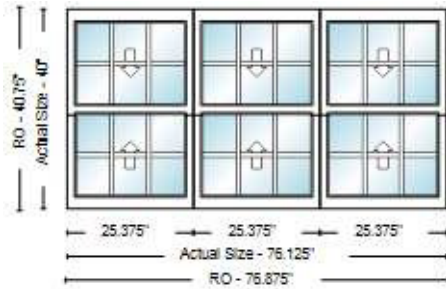

Line Item	Quantity	Product Description	Unit Price	Total Price

700-1	1	Clad W-2500, Double Hung,	$1,271.06	$1,271.06

Rough Opening: 76.875 x 40.75

Actual Size: 76.125 x 40

Room: back left 3 wide
Unit is viewed from the outside looking in.