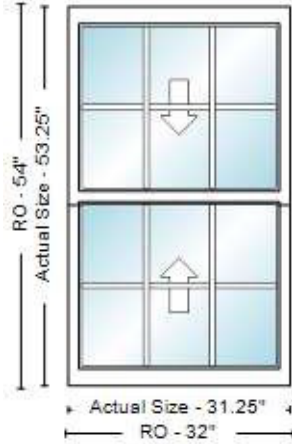

Line Item	Quantity	Product Description	Unit Price	Total Price

1400-1 1

Rough Opening: 32 x 54

Actual Size: 31.25 x 53.25

Room: top left

Unit is viewed from the outside looking in.

Clad W-2500,
Double Hung,
,
31.25 x 53.25
ProductTileBackendName =
Assembly = Full Unit,
Sash Model = All Options,
Exterior Trim Type = Nail Fin (Standard),
Exterior Trim Options = No,
Country Where Unit Will Be Installed = USA (Certified)
Sash Split = Even Divide,
Measurement Type = Actual Size,
Frame Width = 31 1/4",
Frame Height = 53 1/4"
Interior Material Type = Auralast Pine,
Interior Finish Type = Natural,
Interior Finish = Unfinished,
Exterior Finish = Brilliant White,
Sash to Match Exterior Frame Finish = Yes,
Exterior Sash Finish = Brilliant White
Extension Jamb = 4 9/16"
Performance Grade Rating = PG 35,
Drip Cap = No Drip Cap
Hardware Finish = White,
Number of Locks = 1,
Screen Options = BetterVue Mesh (Standard),
Screen Frame Finish = Brilliant White
Glass Energy Efficiency = Energy Star,
Installation Zip Code = 48308,
Energy Star Zone = Energy Star - Northern,
Energy Star Low-E Options = SunResist with HeatSave,
Glass Type = Standard,
Neat Glass = No,
Glass Thickness = Standard Default Thickness,
Protective Film = No Protective Film,
Glass Spacer Color = Black Spacer,
Air Space Options = Argon
Grille Type = 5/8" Flat GBG,
Grille Location in Glass = All Lite(s),
Grille Finish = Brilliant White,
Grille Pattern = Colonial,
Number of Squares Wide - Top = 3,
Number of Squares Wide - Bottom = 3,
Number of Squares High - Top = 2,
Number of Squares High - Bottom = 2
Jamb Liner = White Jamb Liner,
Secondary Vent Stop / Sash Limiter = No Window Opening Control Device
U-Factor = 0.25,
Solar Heat Gain Coefficient = 0.19,
Visible Light Transmittance = 0.45,
Condensation Resistance = 45,
CPD# = JEL-N-850-01686-00001,
Energy Star Qualified = Northern, North-Central, South-Central, Southern
Is this a Reorder? = No
Manufacturer = JELD-WEN, Rantoul(IL),
Catalog Version Date = 09/17/2021,
Catalog Version = 21.2.53.0
5/8" Flat Grilles Between Glass (GBG),
Colonial,
3W2H