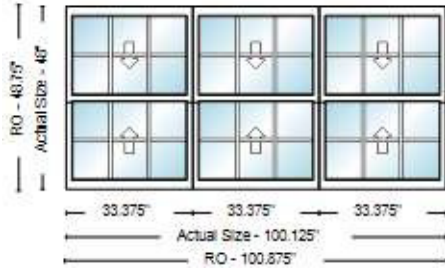

Line Item	Quantity	Product Description	Unit Price	Total Price

1000-1	1	Clad W-2500, Double Hung,	$1,579.67	$1,579.67

Rough Opening: 100.875 x 48.75

Actual Size: 100.125 x 48

Room: back top 3 wide
Unit is viewed from the outside looking in.

100.125 x 48
ProductTileBackendName =
Performance Grade Rating = PG 35
Grille Pattern = Colonial,
Number of Squares Wide - Top = 3,
Number of Squares Wide - Bottom = 3,
Number of Squares High - Top = 2,
Number of Squares High - Bottom = 2
U-Factor = 0.3,
Solar Heat Gain Coefficient = 0.49,
Visible Light Transmittance = 0.56,
Condensation Resistance = 55,
CPD# = JEL-N-850-01687-00002,
Energy Star Qualified = Northern
Is this a Reorder? = No
Manufacturer = JELD-WEN, Rantoul(IL),
Catalog Version Date = 09/17/2021,
Catalog Version = 21.2.53.0
5/8" Flat Grilles Between Glass (GBG),
Colonial,
3W2H
Assembly = Full Unit,
Sash Model = All Options,
Exterior Trim Type = Nail Fin (Standard),
Exterior Trim Options = No,
Country Where Unit Will Be Installed = USA (Not Certified)
Sash Split = Even Divide,
Measurement Type = Rough Opening Size,
Rough Opening Width = 100 7/8",
Rough Opening Height = 48 3/4",
Flanker Width = 33 3/8"
Interior Material Type = Auralast Pine,
Interior Finish Type = Natural,
Interior Finish = Unfinished,
Exterior Finish = Brilliant White,
Sash to Match Exterior Frame Finish = Yes,
Exterior Sash Finish = Brilliant White
Extension Jamb = 4 9/16"
Drip Cap = No Drip Cap
Hardware Finish = White,
Screen Options = BetterVue Mesh (Standard),
Screen Frame Finish = Brilliant White
Glass Energy Efficiency = Energy Star,
Installation Zip Code = 48326,
Energy Star Zone = Energy Star - Northern,
Energy Star Low-E Options = SunFlow,
Glass Type = Standard,
Neat Glass = No,
Glass Thickness = Standard Default Thickness,
Protective Film = No Protective Film,
Glass Spacer Color = Black Spacer,
Air Space Options = Argon
Grille Type = 5/8" Flat GBG,
Grille Location in Glass = All Lite(s),
Grille Finish = Brilliant White,
Grille Pattern = Define Pattern Separately
Mull Assembly = Flat Mull,
Jamb Liner = White Jamb Liner,
Secondary Vent Stop / Sash Limiter = No Window Opening Control Device
Vertical,
Factory,
0" thick, 48" length