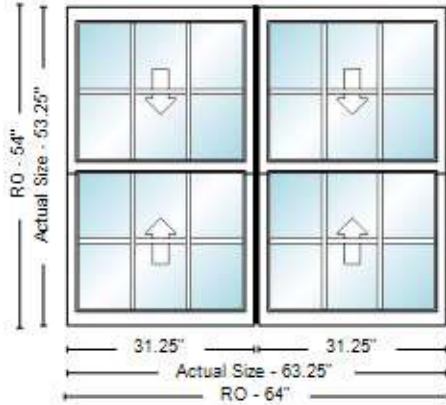

Line Item	Quantity	Product Description	Unit Price	Total Price

1300-1	2	Clad W-2500, Double Hung,	$1,108.37	$2,216.74

Rough Opening: 64 x 54

Actual Size: 63.25 x 53.25

Room: front top

Unit is viewed from the outside looking in.