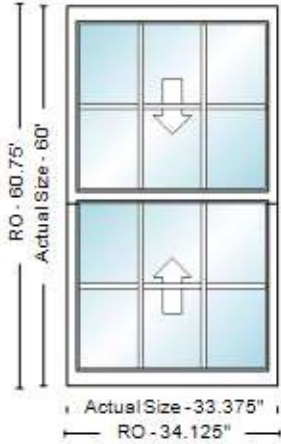

Line Item	Quantity	Product Description	Unit Price	Total Price

900-1 1

Clad W-2500,
Double Hung,

$624.72

$624.72

Rough Opening: 34.125 x 60.75

Actual Size: 33.375 x 60

Room: None Assigned

Unit is viewed from the outside looking in.