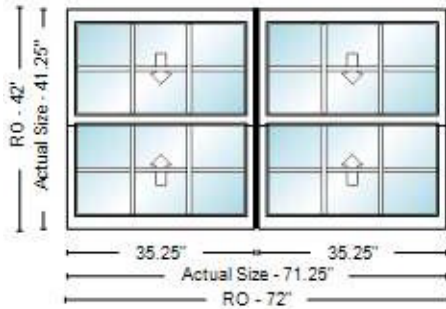

Line Item	Quantity	Product Description	Unit Price	Total Price

1100-1	1	Clad W-2500, Double Hung,	$1,040.30	$1,040.30

Rough Opening: 72 x 42

Actual Size: 71.25 x 41.25

Room: back right top 2 widw
Unit is viewed from the outside looking in.

71.25 x 41.25
ProductTileBackendName =
Grille Pattern = Colonial,
Number of Squares Wide - Top = 3,
Number of Squares Wide - Bottom = 3,
Number of Squares High - Top = 2,
Number of Squares High - Bottom = 2
U-Factor = 0.3,
Solar Heat Gain Coefficient = 0.49,
Visible Light Transmittance = 0.56,
Condensation Resistance = 55,
CPD# = JEL-N-850-01687-00002,
Energy Star Qualified = Northern
Manufacturer = JELD-WEN, Rantoul(IL),
Catalog Version Date = 09/17/2021,
Catalog Version = 21.2.53.0
5/8" Flat Grilles Between Glass (GBG),
Colonial,
3W2H
Assembly = Full Unit,
Sash Model = All Options,
Exterior Trim Type = Nail Fin (Standard),
Exterior Trim Options = No,
Country Where Unit Will Be Installed = USA (Not Certified)
Sash Split = Even Divide,
Measurement Type = Actual Size,
Frame Width = 71 1/4",
Frame Height = 41 1/4"
Interior Material Type = Auralast Pine,
Interior Finish Type = Natural,
Interior Finish = Unfinished,
Exterior Finish = Brilliant White,
Sash to Match Exterior Frame Finish = Yes,
Exterior Sash Finish = Brilliant White
Extension Jamb = 4 9/16"
Drip Cap = No Drip Cap
Hardware Finish = White,
Screen Options = BetterVue Mesh (Standard),
Screen Frame Finish = Brilliant White
Glass Energy Efficiency = Energy Star,
Installation Zip Code = 48326,
Energy Star Zone = Energy Star - Northern,
Energy Star Low-E Options = SunFlow,
Glass Type = Standard,
Neat Glass = No,
Glass Thickness = Standard Default Thickness,
Protective Film = No Protective Film,
Glass Spacer Color = Black Spacer,
Air Space Options = Argon
Grille Type = 5/8" Flat GBG,
Grille Location in Glass = All Lite(s),
Grille Finish = Brilliant White,
Grille Pattern = Define Pattern Separately
Mull Assembly = Flat Mull,
Spread Mull Width = 3/4",
Jamb Liner = White Jamb Liner,
Secondary Vent Stop / Sash Limiter = No Window Opening Control Device
Vertical,
Factory,
0.75" thick, 41.25" length