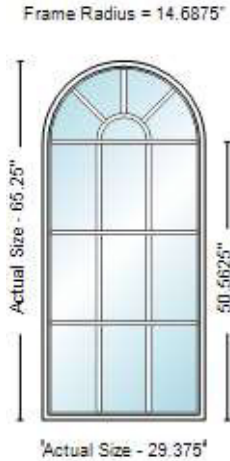

Line Item	Quantity	Product Description	Unit Price	Total Price

1500-1 1

Rough Opening: 30.125 x 66

Actual Size: 29.375 x 65.25

Room: front top center

Unit is viewed from the outside looking in.

Clad W-2500,
Direct Set,
Half Round Above Springline,
29.375 x 65.25
ProductTileBackendName =
Assembly = Full Unit,
Exterior Trim Type = Nail Fin (Standard),
Exterior Trim Options = No,
Country Where Unit Will Be Installed = USA (Certified)
Measurement Type = Rough Opening Size,
Rough Opening Width = 30 1/8",
Rough Opening Height = Custom Size,
Custom Rough Opening Height = 66,
Rough Opening Leg Height = 51.3125
Interior Material Type = Auralast Pine,
Interior Finish Type = Natural,
Interior Finish = Unfinished,
Exterior Finish = Brilliant White
Extension Jamb = 4 9/16",
Thickness of extension jamb material = (Standard) 9/16 " Thick Jamb Extension
Performance Grade Rating = PG 35,
Radius Interior Casing Only = No Casing
Glass Energy Efficiency = Energy Star,
Installation Zip Code = 48308,
Energy Star Zone = Energy Star - Northern,
Energy Star Low-E Options = SunResist with HeatSave,
Glass Type = Standard,
Neat Glass = No,
Glass Thickness = Standard Default Thickness,
Protective Film = No Protective Film,
Glass Spacer Color = Black Spacer,
Air Space Options = Argon
Grille Type = 5/8" Flat GBG,
Grille Finish = Brilliant White,
Grille Pattern = Open Hub,
Number of Squares Wide = 3,
Number of Radial Bars = 1,
Number of Squares High = 3,
Number of Spoke Bars = 3
U-Factor = 0.22,
Solar Heat Gain Coefficient = 0.21,
Visible Light Transmittance = 0.49,
Condensation Resistance = 45,
CPD# = JEL-N-889-03307-00001,
Energy Star Qualified = Northern, North-Central, South-Central, Southern
Is this a Reorder? = No
Manufacturer = JELD-WEN, Rantoul(IL),
Catalog Version Date = 09/17/2021,
Catalog Version = 21.2.53.0
5/8" Flat Grilles Between Glass (GBG),
Sunburst with Open Hub,
3W3H1R3S

Total: $35,374.96