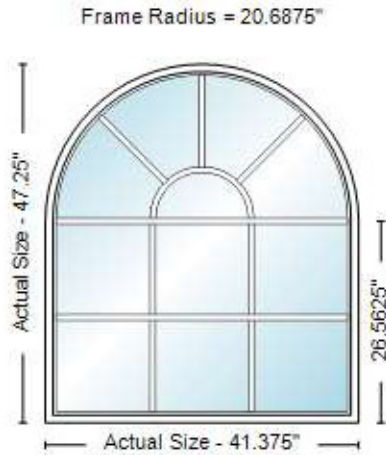

Line Item	Quantity	Product Description	Unit Price	Total Price

200-1	2	Clad W-2500, Direct Set, Half Round Above Springline,	$1,724.52	$3,449.04

Rough Opening: 42.125 x 48

Actual Size: 41.375 x 47.25

Room: None Assigned

Unit is viewed from the outside looking in.