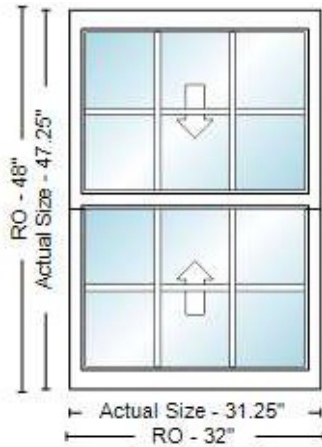

Line Item	Quantity	Product Description	Unit Price	Total Price

1200-1 1

Rough Opening: 32 x 48

Actual Size: 31.25 x 47.25

Room: top bathroom

Unit is viewed from the outside looking in.