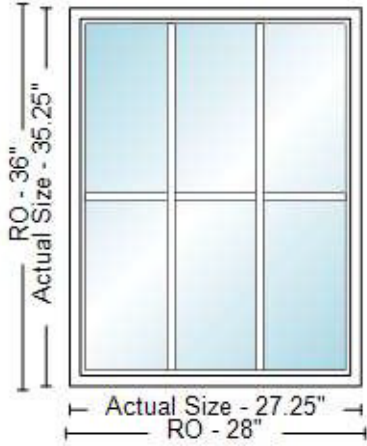

Line Item	Quantity	Product Description	Unit Price	Total Price

400-1 1

Clad W-2500,
Direct Set,

$550.44

$550.44

Rough Opening: 28 x 36

Actual Size: 27.25 x 35.25

Room: right back fixed windows
Unit is viewed from the outside looking in.