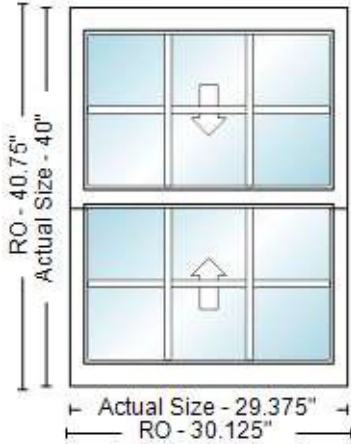

Line Item	Quantity	Product Description	Unit Price	Total Price

500-1 1 Clad W-2500, Double Hung, $464.20 $464.20

Rough Opening: 30.125 x 40.75

Actual Size: 29.375 x 40

Room: None Assigned

Unit is viewed from the outside looking in.