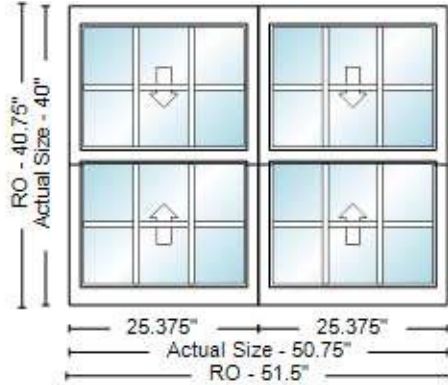

Line Item	Quantity	Product Description	Unit Price	Total Price

800-1 1

Clad W-2500,
Double Hung,

$833.71

$833.71

Rough Opening: 51.5 x 40.75

Actual Size: 50.75 x 40

Room: None Assigned

Unit is viewed from the outside looking in.