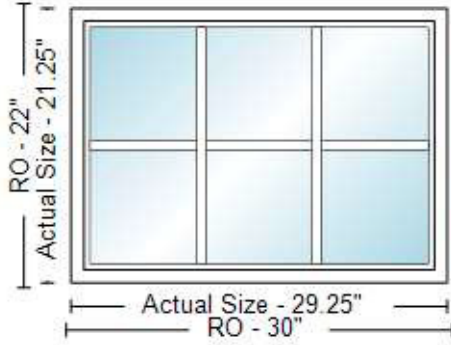

Line Item	Quantity	Product Description	Unit Price	Total Price

300-1	2	Clad W-2500, Direct Set,	$450.63	$901.26

Rough Opening: 30 x 22

Actual Size: 29.25 x 21.25

Room: right front fixed windows
Unit is viewed from the outside looking in.