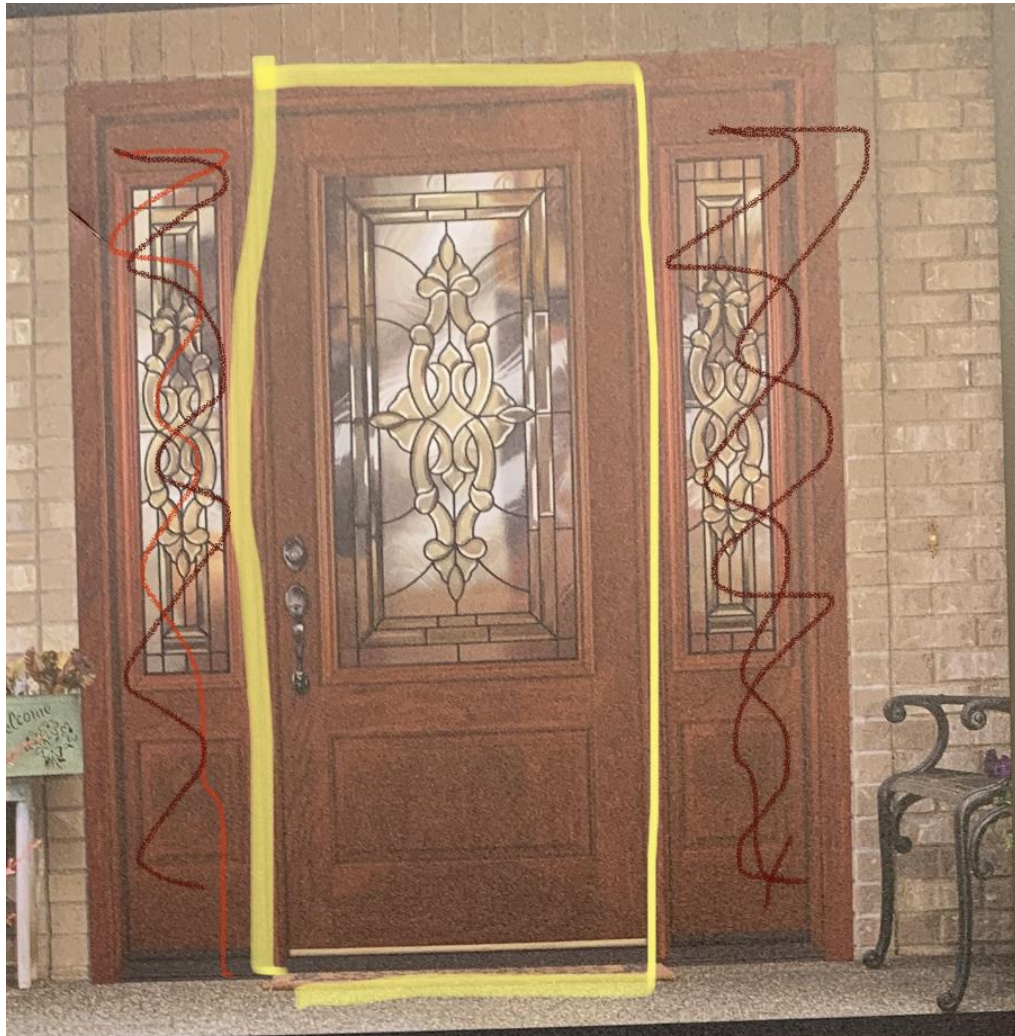

Existing Door Color – Almond **Existing Door Material** – Presumably Wood

Property Address: 14831 Warwick

Proposed Work: Replace front entry door and screen door. Images and description Included

Screen Door Replacement - Anderson 4000 Series Fullview Storm Door

DOOR COLORS

Finishing brackets prevent insect entry. See actual samples at The Home Depot. *Oil Rubbed Bronze is a "living" finish that will change with time and use.

Property Address: 14831 Warwick

Proposed Work: Replace front entry door and screen door. Images and description Included

Front Entry Door Replacement – Feather River Entry Door Silverdale Patina ¾ Lite without Sidelites

Color – Prefinished Cherry Mahogany

Material – Mahogany Woodgrain Fiberglass

Silverdale® Patina 3/4 Lite with Sidelites