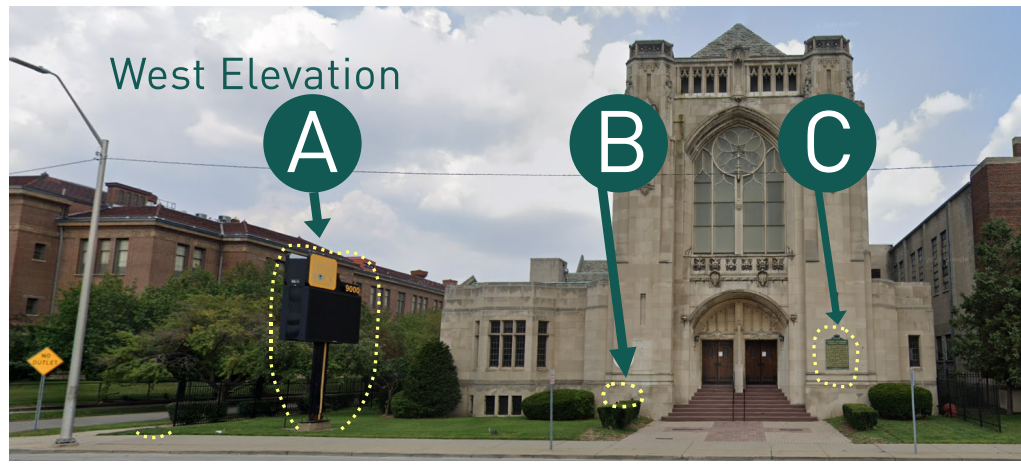

Little Rock Baptist Church:  
 9000 Woodward Ave.  
 Parcel#01004339  
 Existing Signs

### EXISTING SIGN A:

Pole Sign with Electronic Message Center  
 THIS SIGN TO BE REPLACED WITH NEW SIGN AS PROPOSED

### EXISTING SIGN B:

Engraved concrete

### EXISTING SIGN C:

Historic Wall Plaque