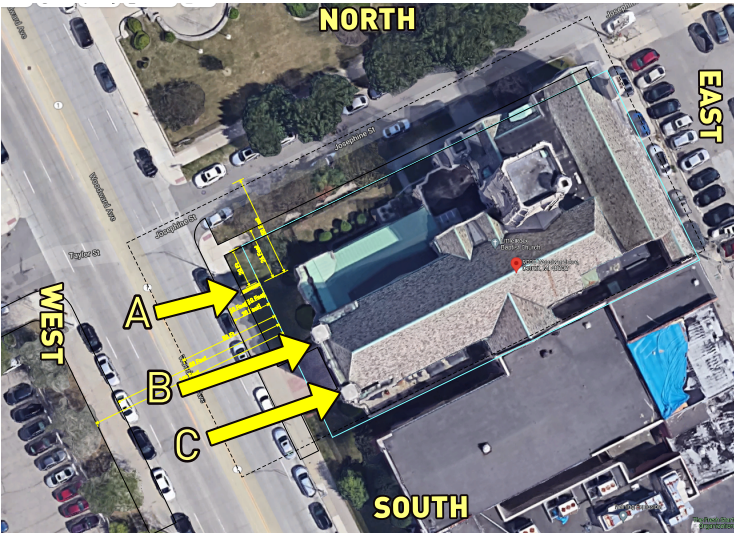

Little Rock Baptist Church:  
 9000 Woodward Ave.  
 Parcel#01004339  
 Existing Signs

### EXISTING SIGN A:

Pole Sign with Electronic Message Center  
 THIS SIGN TO BE REPLACED WITH NEW SIGN AS PROPOSED