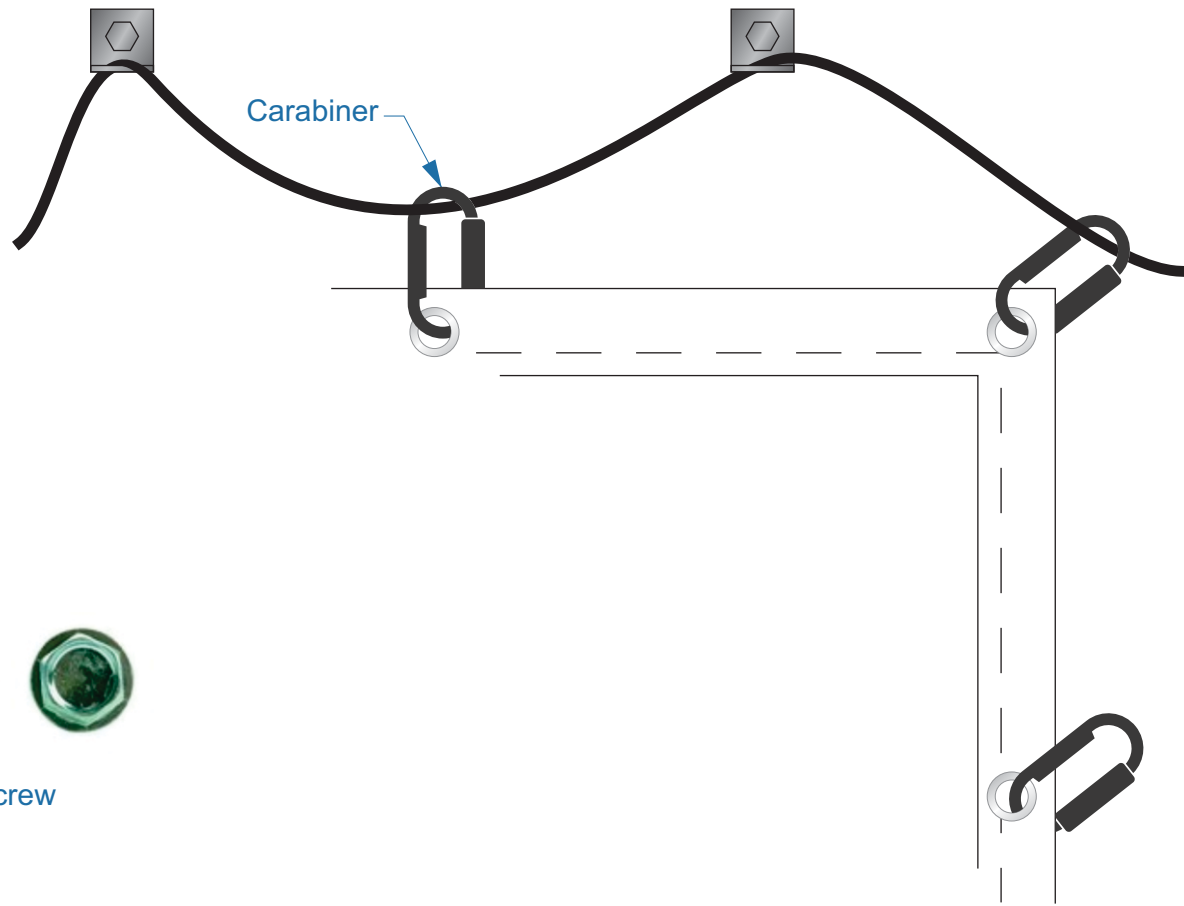

Flat Metal Wall Panel

90 Degree 2-hole Wall Angle Bracket

Carabiner

1/4"-14x1" Self Drilling Screw

WSU

Sales Person: Dave Paschke

Drawn By: Connie Fotiu

Date: 10/5/17