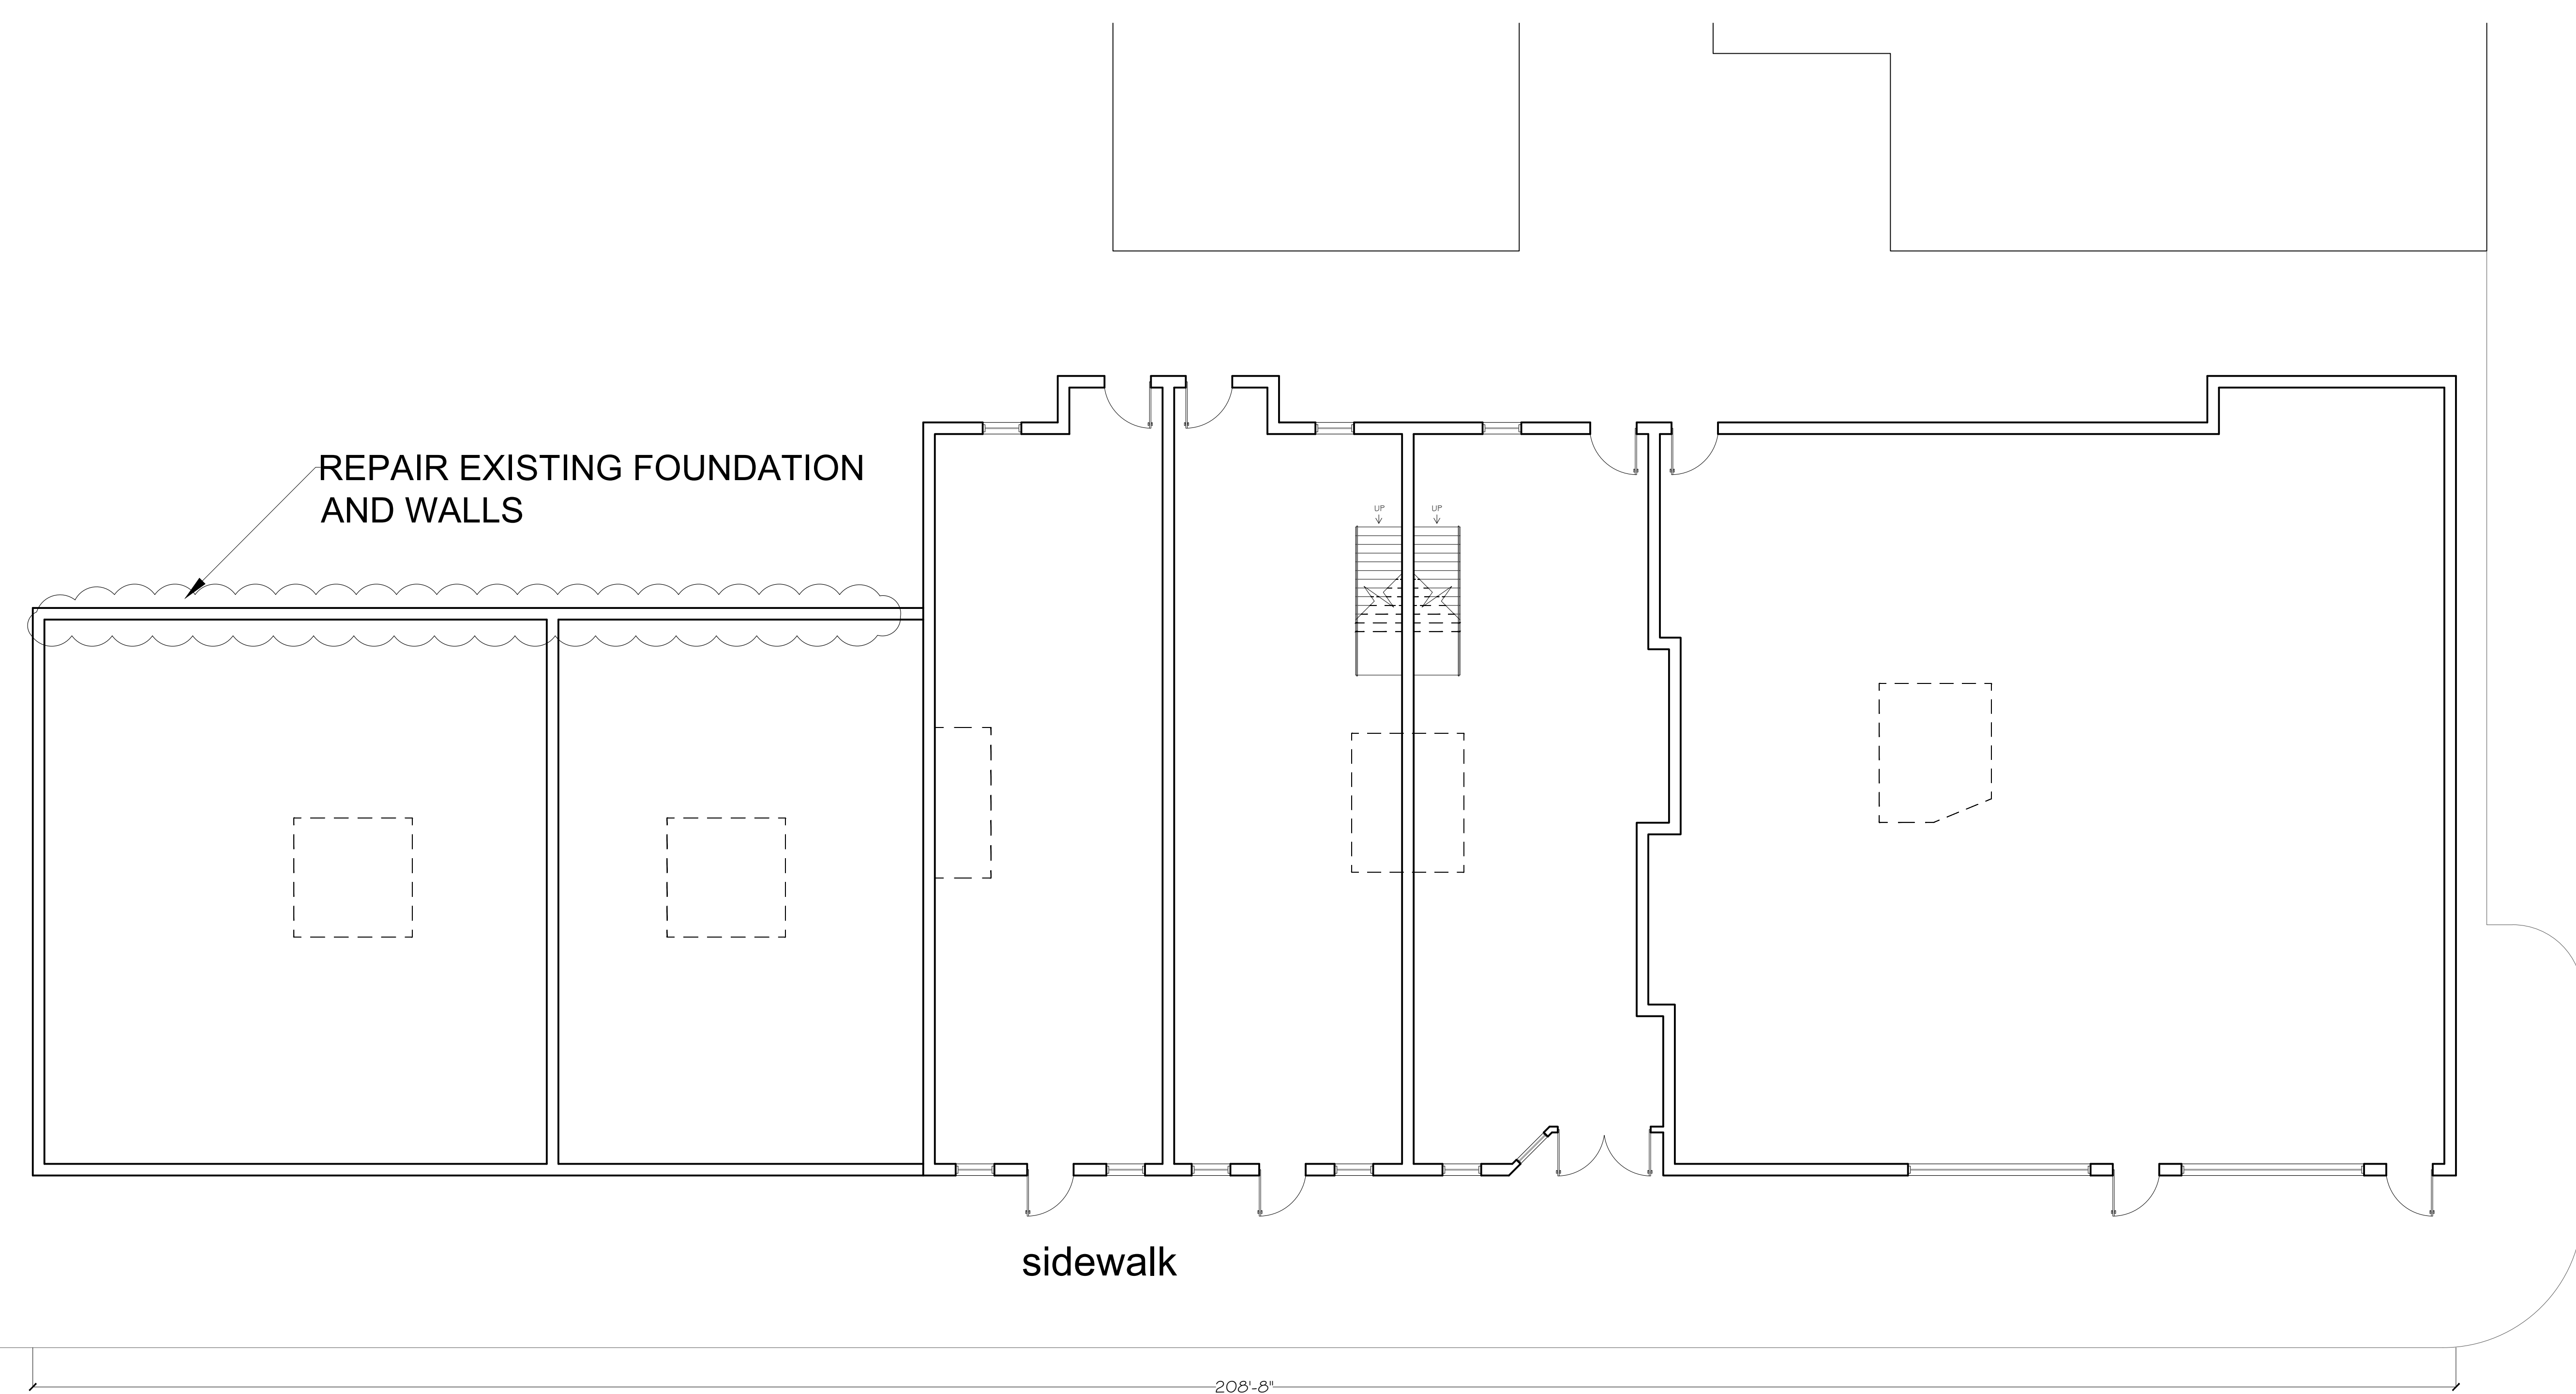

06/01/2020

14115 East Jefferson
DETROIT, MI 48215

E.S.E.T. INCORPORATED
ENVIRONMENTAL SCIENCE & ENGINEERING TECHNOLOGY
LIVONIA MI 48154 TEL (734) 778-2883

JOB NO.

SHEET NO.

S1

Site Plan

Scale 1/8" = 1'-0"