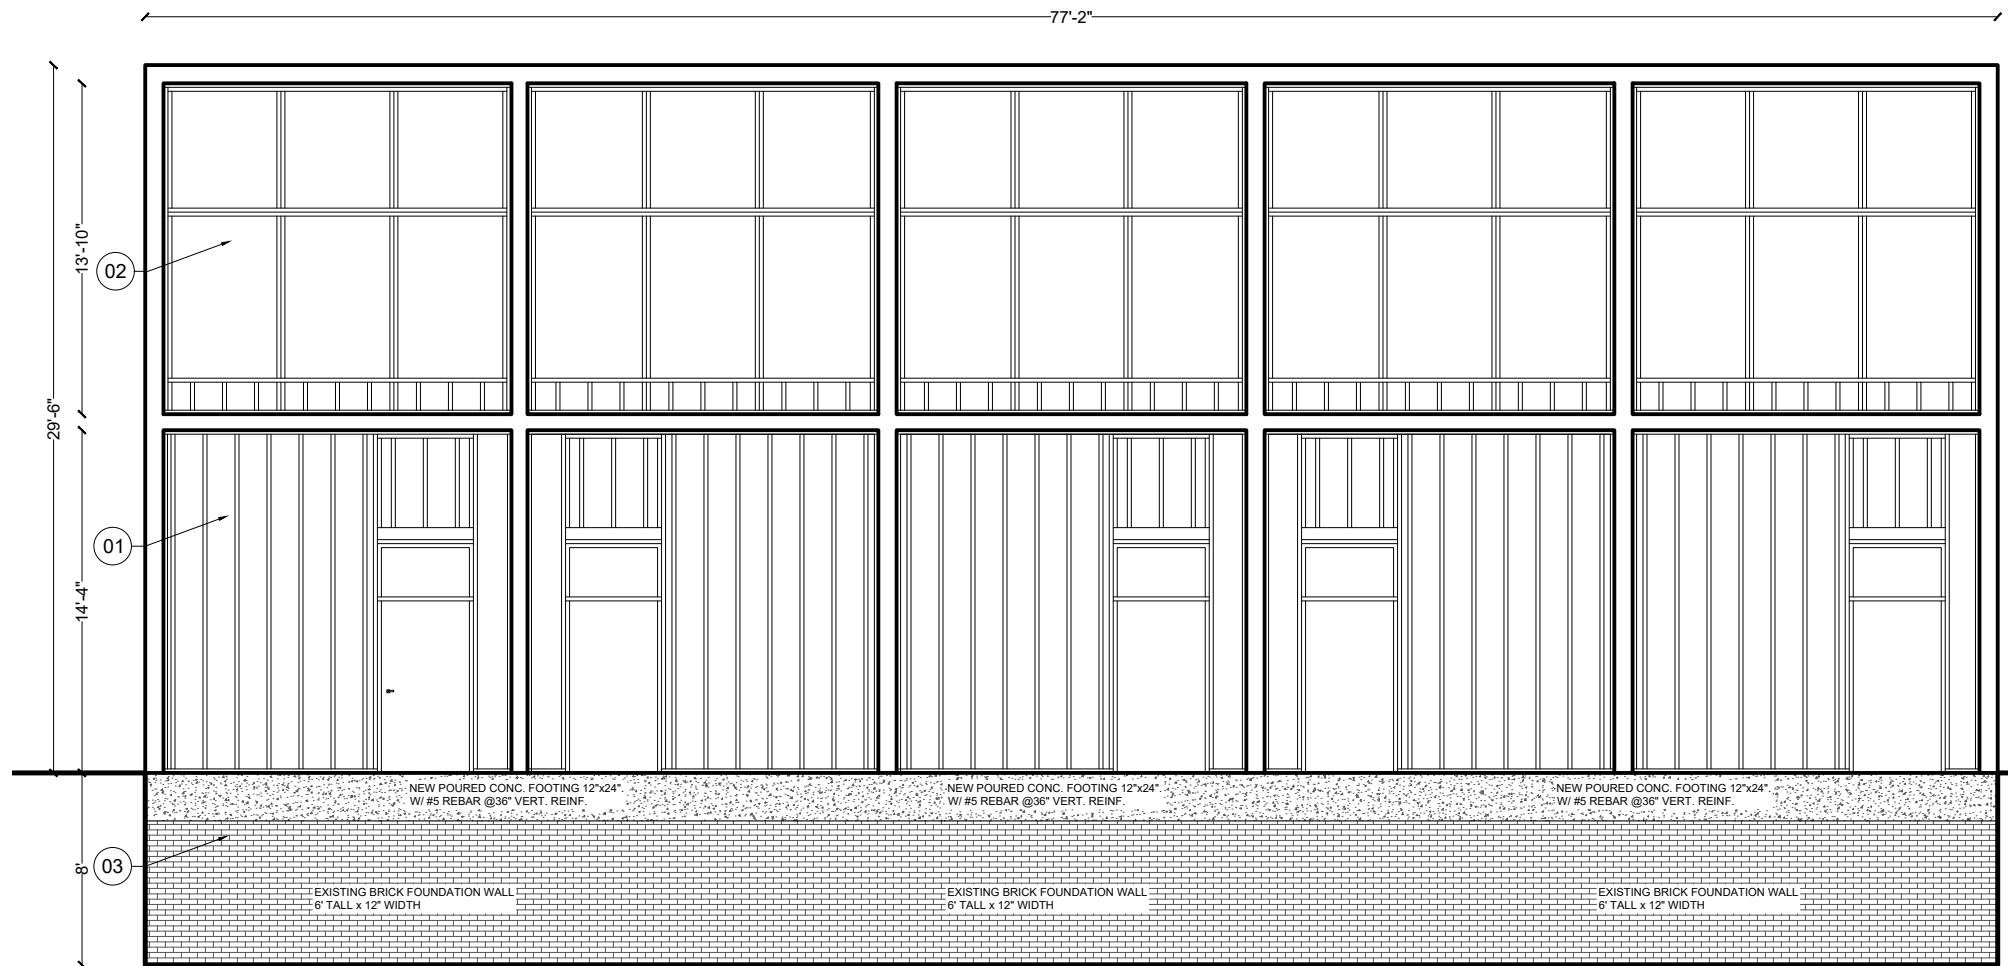

[Signature]

06/01/2020

North Elevation
Scale 1/8"=1'-0"

14115 East Jefferson
DETROIT, MI 48215

E.S.E.T. INCORPORATED
ENVIRONMENTAL SCIENCE & ENGINEERING TECHNOLOGY
LIVONIA, MI 48154 TEL (734) 778-2883

JOB NO.