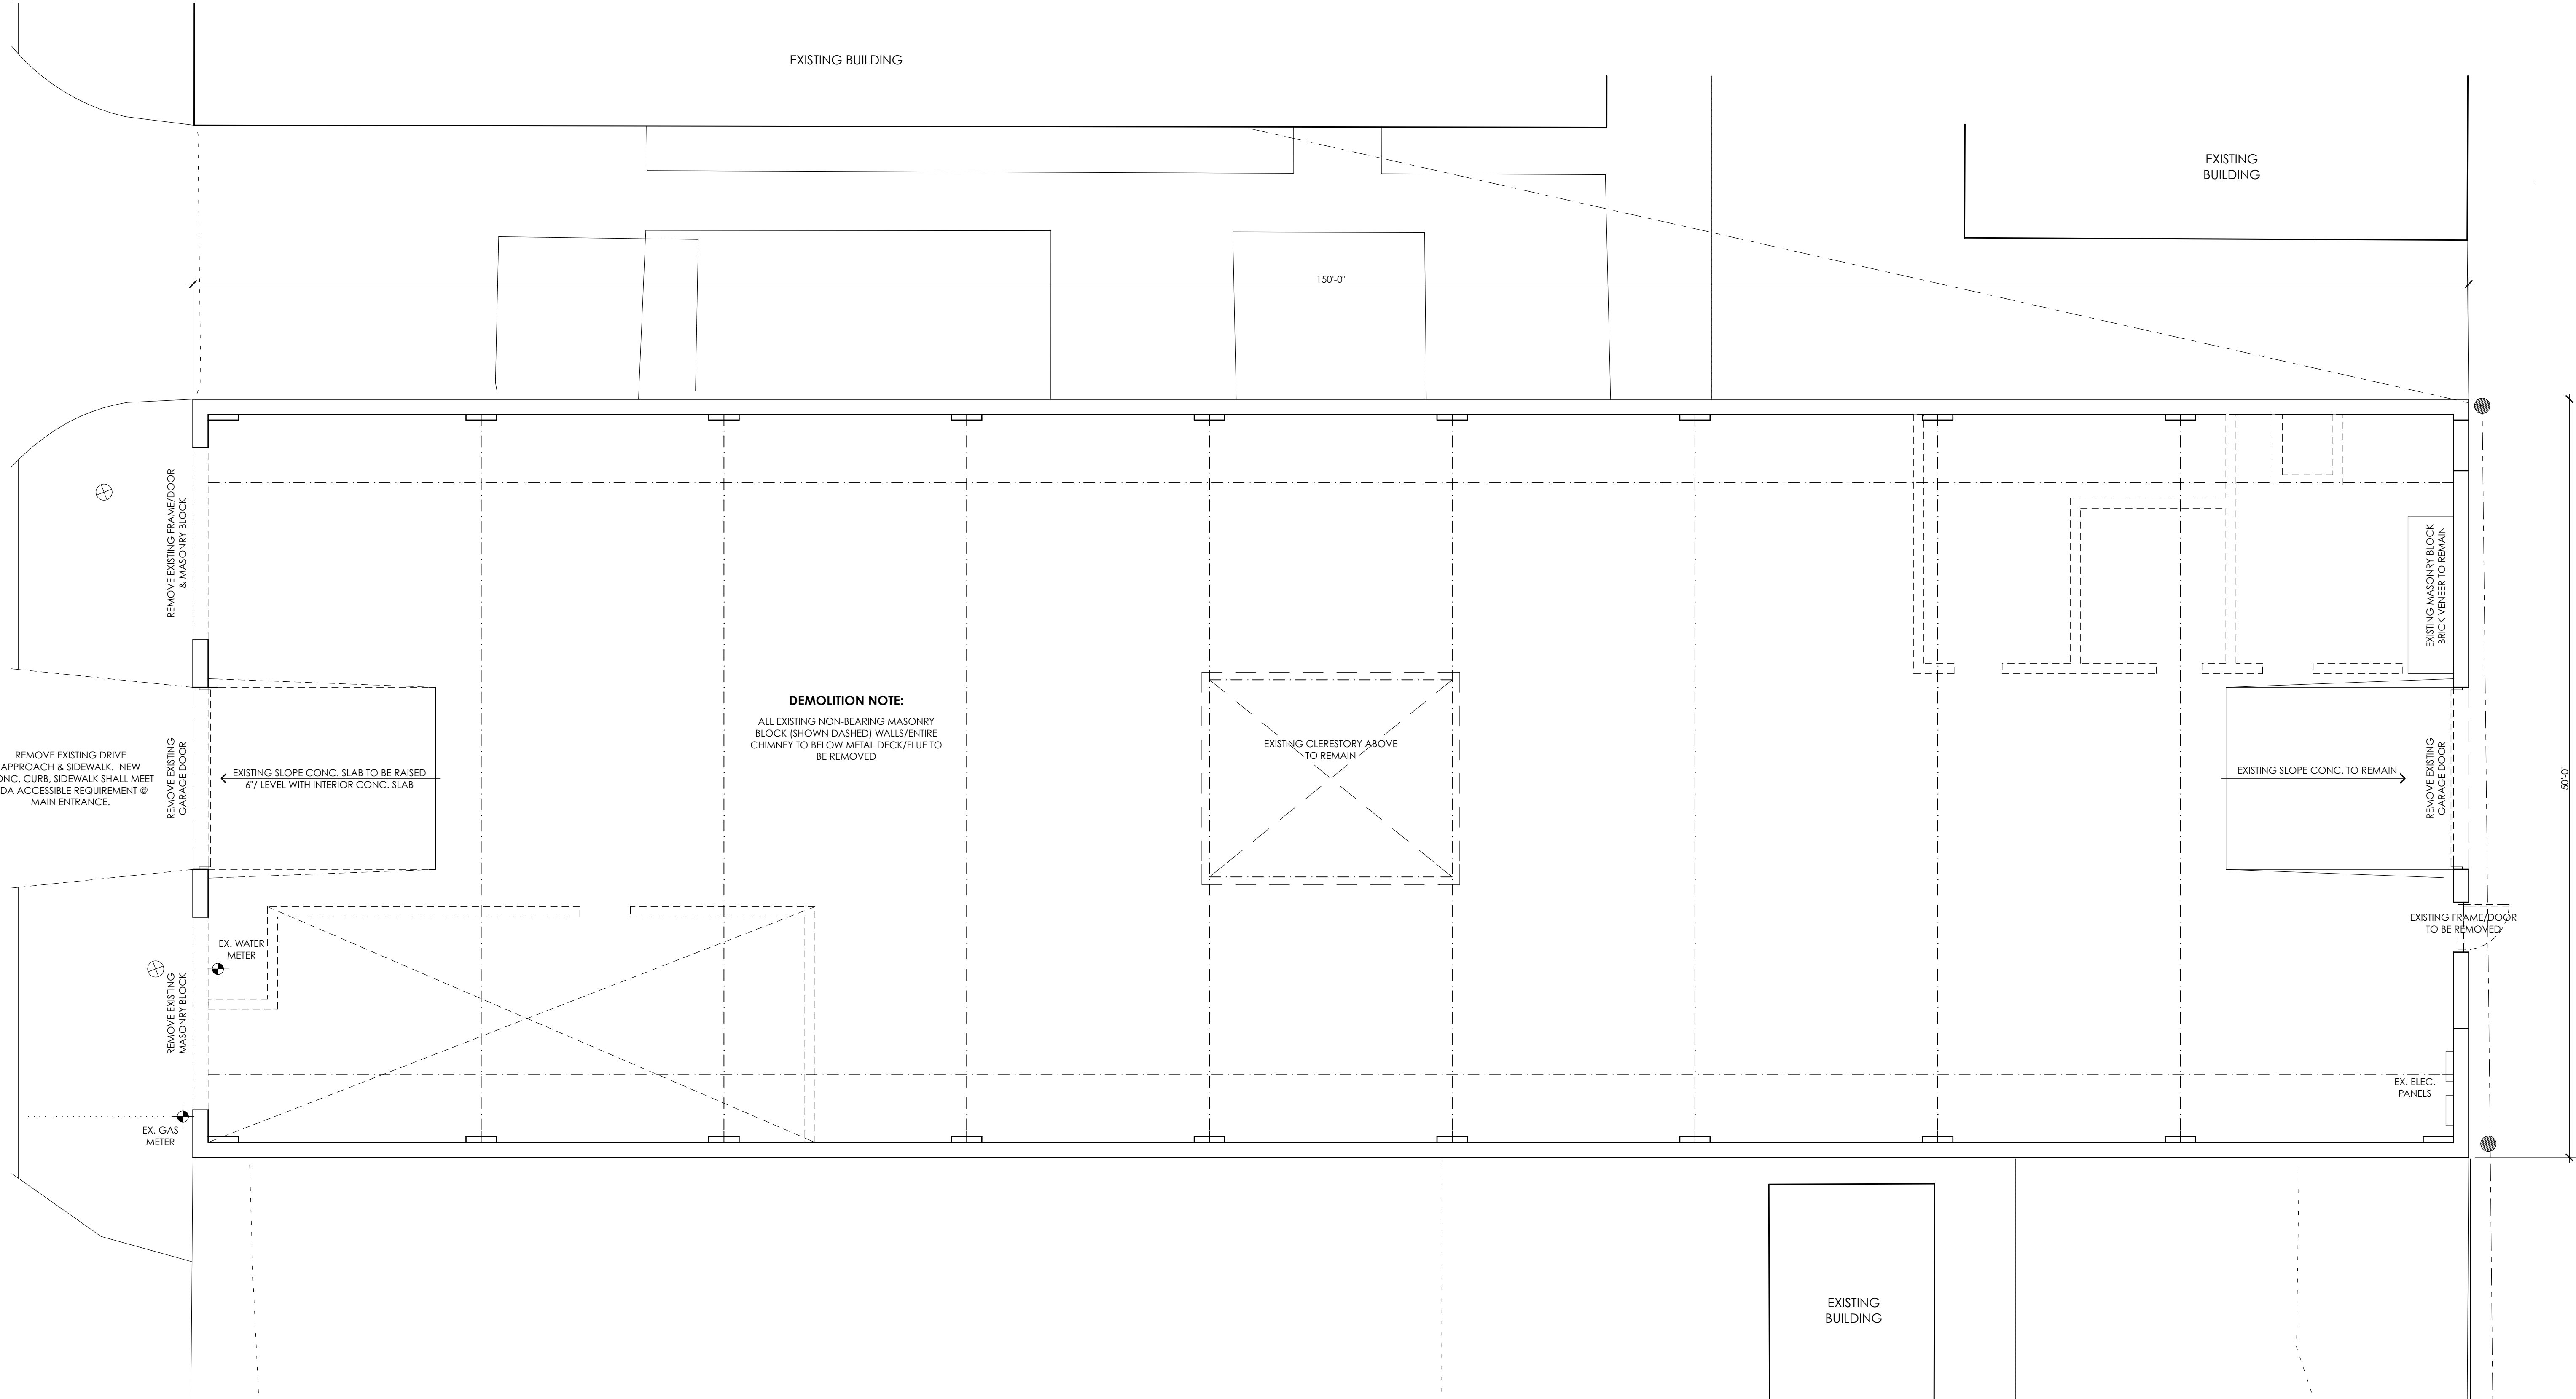

THIRD STREET

DEMOLITION PLAN

SCALE: 3/16" = 1'-0"