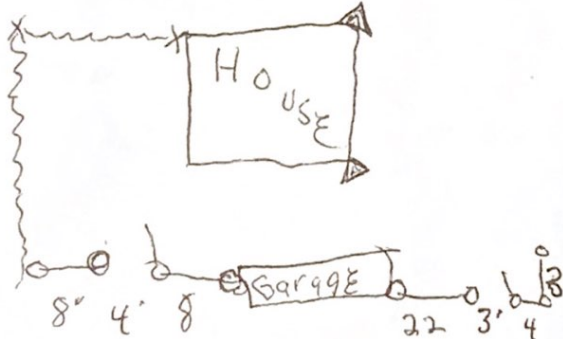

6

PROFECTION FENCE
(313) 506-1330

4' H I Chain Link
with single gate

SOLD TO: Aisha McCoy

ADDRESS: 14646 Artesian

TOTAL FT: 20'

TOTAL AMOUNT \$ 390.00 New Fence
40.00 repair
430.00

CUSTOM
have gate
+ wire
top rail
gate + wire ~~140.00~~
140.00
290.00

6' HI vinyl white 1800.00

- OPERATOR
- DOUBLE GATE
- SINGLE GATE
- SLIDING GATE
- EXISTING GATE
- NEW WIRE
- NEW POST
- EXISTING POLE
- EXISTING WIRE

HOW MANY LINES POST ①

- BARB WIRE
- RAZOR WIRE
- TEAR OUT
- HAUL AWAY
- LEAVE THERE

CHAIN LINK, WOOD, WROUGHT IRON, VINYL, OTHER

DATE

TOTAL 1560

PAID 200

BALANCE 1850

150

1700 total