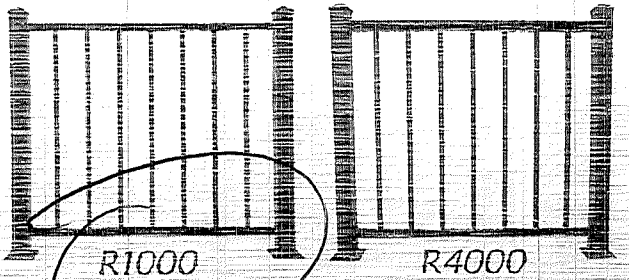

Eight Styles Available In Up
To Four Different Colors

Wayne Craft Aluminum Railing Features

- Custom Built
- Durable Construction
- Beautiful For Years
- Powder Coated for a Sleek, Attractive Finish

WAYNE CRAFT

Railing

734-421-8800

www.WayneCraft.com

Screen Rooms, Railings, Sunrooms,
Patio Covers, Awnings, Carports

Available From:

Decorative Inserts Are Available
For A More Ornate Appearance