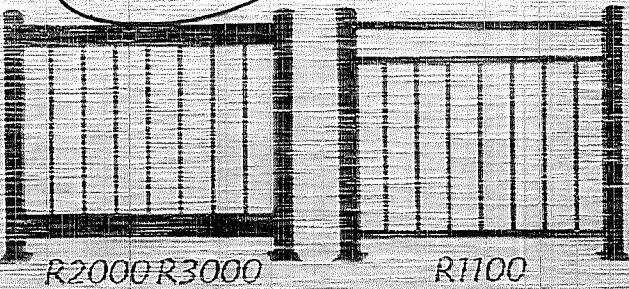

Eight Styles Available In Up
To Four Different Colors

Wayne Craft Aluminum Railing Features

- Custom Built
- Durable Construction
- Beautiful For Years
- Powder Coated for a Sleek, Attractive Finish

WAYNE CRAFT

Railing

734-421-8800

www.WayneCraft.com

Screen Rooms, Railings, Sunrooms,
Patio Covers, Awnings, Carports

Available From:

Decorative Inserts Are Available
For A More Ornate Appearance