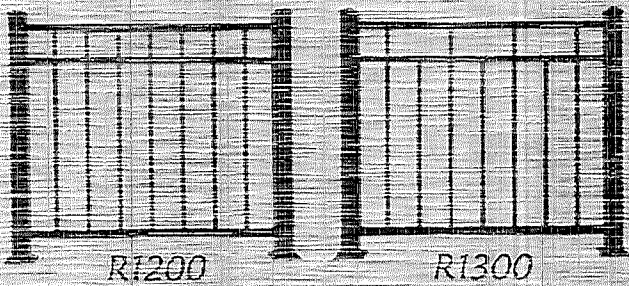

Eight Styles Available In Up
To Four Different Colors

Wayne Craft Aluminum Railing Features

- Custom Built
- Durable Construction
- Beautiful For Years
- Powder Coated for a Sleek, Attractive Finish

WAYNE CRAFT

Railing

734-421-8800

www.WayneCraft.com

Screen Rooms, Railings, Sunrooms,
Patio Covers, Awnings, Carports

Available From:

Decorative Inserts Are Available
For A More Ornate Appearance