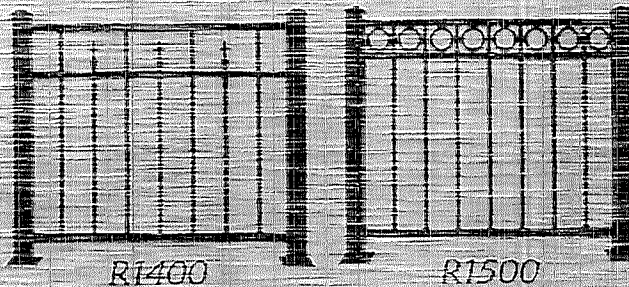

Eight Styles Available In Up
To Four Different Colors

Wayne Craft Aluminum Railing Features

- Custom Built
- Durable Construction
- Beautiful For Years
- Powder Coated for a Sleek, Attractive Finish

WAYNE CRAFT

Railing

734-421-8800

www.WayneCraft.com

Screen Rooms, Railings, Sunrooms,
Patio Covers, Awnings, Carports

Available From:

Decorative Inserts Are Available
For A More Ornate Appearance