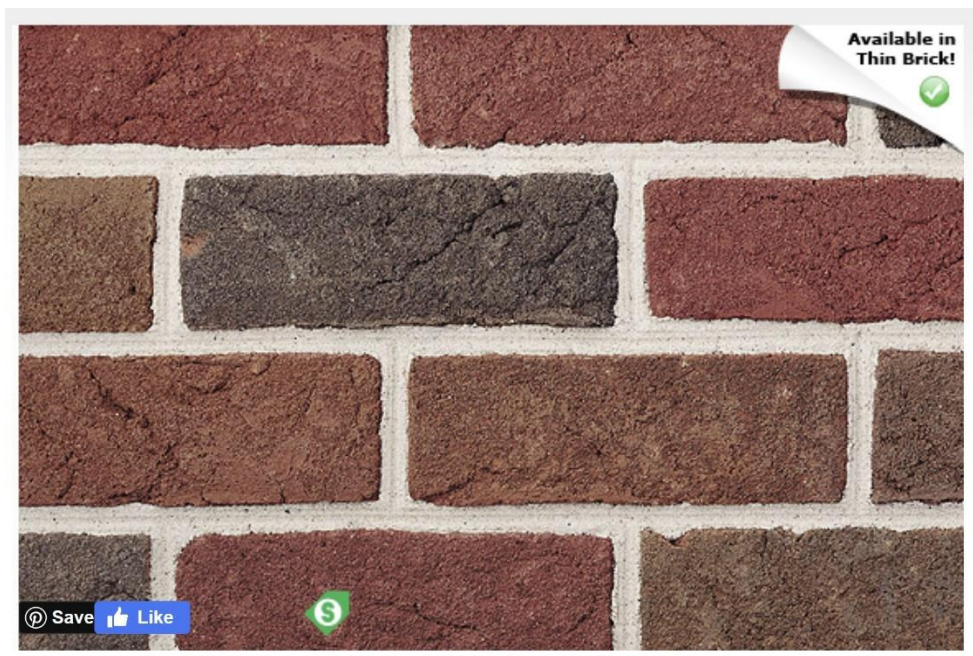

1411 Iroquois Ave.

Brick Specification

BELDEN BRICK
 COLOR: "QUEENSPORT BLEND"

Red Bricks: Queensport Blend

SPL ID: 00000670

	STANDARDS <small>(Meets grade SW for all)</small>	TYPE	TEXTURE	COMP.	CW	IRA	TEST REPORT
PLANT 3 MOLDED	FACE BRICK C216	FBA TBA	Antique Colonial / Handmade Appearance (14)	10,340 psi	4.6	17.8	
	THIN BRICK C1088						
	Cleaning Recommendation	Belden Brick recommends using 600 Detergent® to clean this product. Alternatively, EaCo Chem NMD 80® can be used to clean any of our brick.					

SIZES	WIDTH	HEIGHT	LENGTH	THIN FLAT BACK	THIN DOVETAIL	UNITS / SQ. FT.
Jumbo Standard 2-5/8	3 5/8 " / 92mm	2 5/8 " / 67mm	8 " / 203mm	3/4" / 19mm	X	5.73
Any size not listed is unavailable						