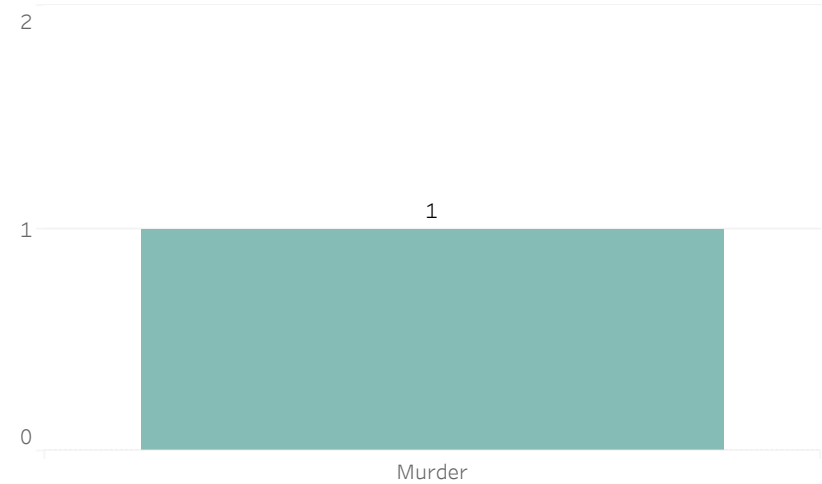

Detroit Police Department

Weekly Report on Facial Recognition

Printed on Monday, May 11, 2026

Pursuant to Detroit Police Department Directive 307.5 - 5.1, below are the number of facial recognition requests that were fulfilled, the crimes that the facial recognition requests were attempting to solve, and the number of leads produced from the facial recognition software.

This report includes all requests made from Monday, May 4, 2026 through Sunday, May 10, 2026, as well as Q2 2026 quarter to date (4/1/2026 through 5/10/2026) and 2026 year to date (1/1/2026 through 5/10/2026). 0 searches were performed in violation of policy during the prior week, 0 during the current quarter, and 0 during the current year.

Prior Week Count of Crimes

Quarter to Date Count of Crimes

Year to Date Count of Crimes