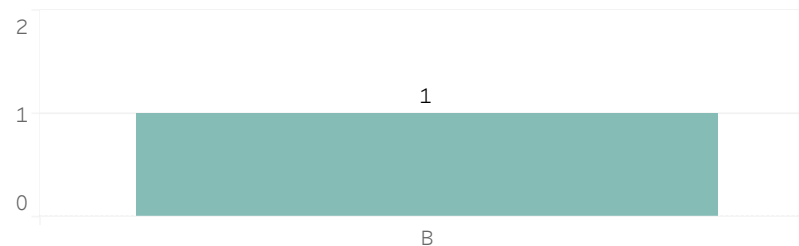

Detroit Police Department

Weekly Report on Facial Recognition

Printed on Monday, May 11, 2026

Pursuant to Detroit Police Department Directive 307.5 - 5.1, below are the number of facial recognition requests that were fulfilled, the crimes that the facial recognition requests were attempting to solve, and the number of leads produced from the facial recognition software.

This report includes all requests made from Monday, May 4, 2026 through Sunday, May 10, 2026, as well as Q2 2026 quarter to date (4/1/2026 through 5/10/2026) and 2026 year to date (1/1/2026 through 5/10/2026). 0 searches were performed in violation of policy during the prior week, 0 during the current quarter, and 0 during the current year.

Prior Week Race of Probe Photo

Quarter to Date Race of Probe Photo

Year to Date Race of Probe Photo