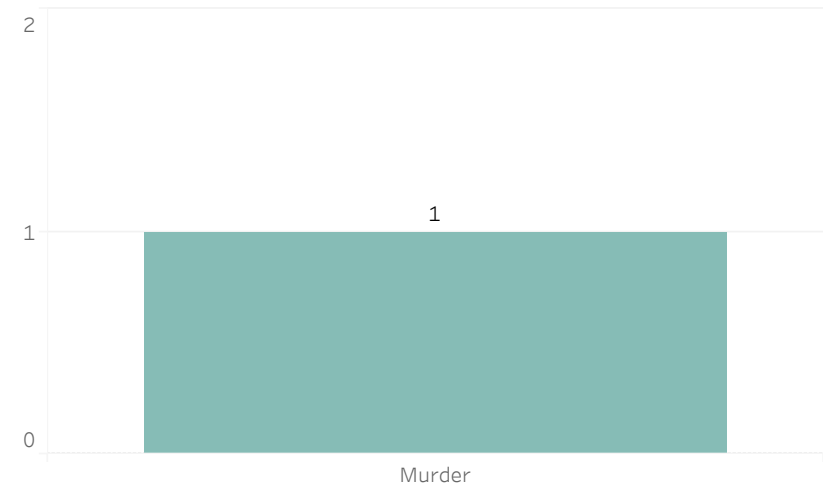

Detroit Police Department

Weekly Report on Facial Recognition

Printed on Monday, April 13, 2026

Pursuant to Detroit Police Department Directive 307.5 - 5.1, below are the number of facial recognition requests that were fulfilled, the crimes that the facial recognition requests were attempting to solve, and the number of leads produced from the facial recognition software.

This report includes all requests made from Monday, April 6, 2026 through Sunday, April 12, 2026, as well as Q2 2026 quarter to date (4/1/2026 through 4/12/2026) and 2026 year to date (1/1/2026 through 4/12/2026). 0 searches were performed in violation of policy during the prior week, 0 during the current quarter, and 0 during the current year.

Prior Week Count of Crimes

Quarter to Date Count of Crimes

Year to Date Count of Crimes