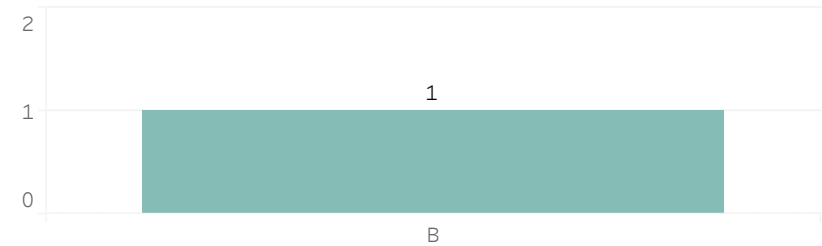

Detroit Police Department

Weekly Report on Facial Recognition

Printed on Monday, April 13, 2026

Pursuant to Detroit Police Department Directive 307.5 - 5.1, below are the number of facial recognition requests that were fulfilled, the crimes that the facial recognition requests were attempting to solve, and the number of leads produced from the facial recognition software.

This report includes all requests made from Monday, April 6, 2026 through Sunday, April 12, 2026, as well as Q2 2026 quarter to date (4/1/2026 through 4/12/2026) and 2026 year to date (1/1/2026 through 4/12/2026). 0 searches were performed in violation of policy during the prior week, 0 during the current quarter, and 0 during the current year.

Prior Week Race of Probe Photo

Quarter to Date Race of Probe Photo

Year to Date Race of Probe Photo