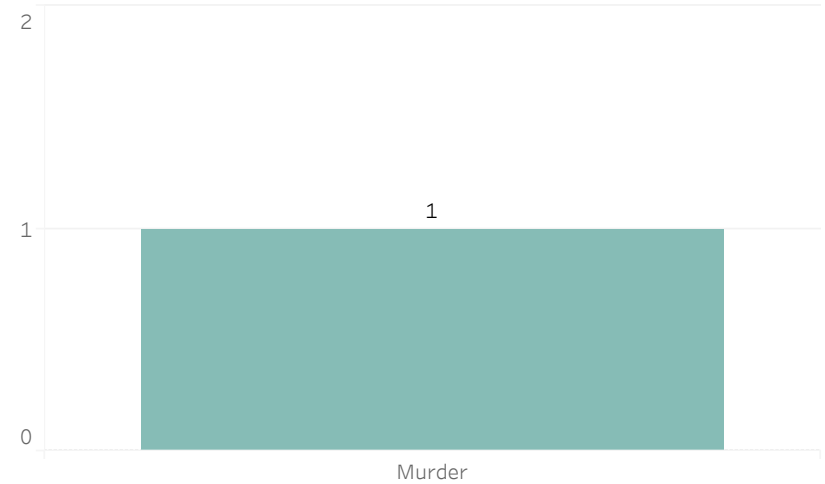

Detroit Police Department

Weekly Report on Facial Recognition

Printed on Monday, March 30, 2026

Pursuant to Detroit Police Department Directive 307.5 - 5.1, below are the number of facial recognition requests that were fulfilled, the crimes that the facial recognition requests were attempting to solve, and the number of leads produced from the facial recognition software.

This report includes all requests made from Monday, March 23, 2026 through Sunday, March 29, 2026, as well as Q1 2026 quarter to date (1/1/2026 through 3/29/2026) and 2026 year to date (1/1/2026 through 3/29/2026). 0 searches were performed in violation of policy during the prior week, 0 during the current quarter, and 0 during the current year.

Prior Week Count of Crimes

Quarter to Date Count of Crimes

Year to Date Count of Crimes