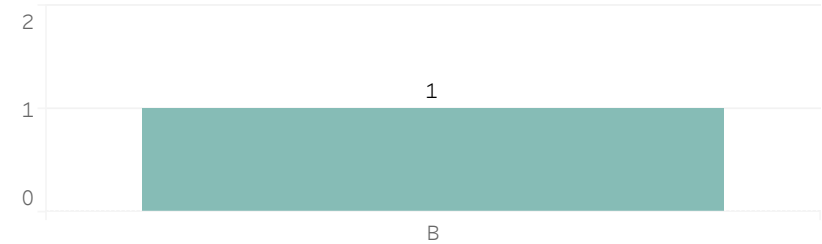

Printed on Monday, March 30, 2026

Pursuant to Detroit Police Department Directive 307.5 - 5.1, below are the number of facial recognition requests that were fulfilled, the crimes that the facial recognition requests were attempting to solve, and the number of leads produced from the facial recognition software.

Prior Week Race of Probe Photo

Quarter to Date Race of Probe Photo

Year to Date Race of Probe Photo

Prior Week Gender of Probe Photo

Quarter to Date Gender of Probe Photo

Year to Date Gender of Probe Photo