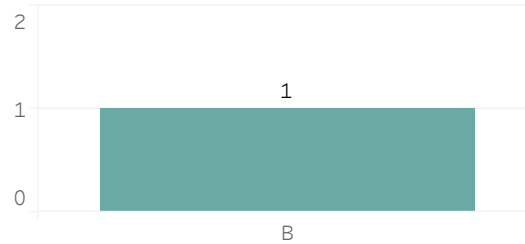

Printed on Monday, March 30, 2026

Pursuant to Detroit Police Department Directive 307.5 - 5.1, below are the number of facial recognition requests that were fulfilled, the crimes that the facial recognition requests were attempting to solve, and the number of leads produced from the facial recognition software.

Prior Week Race of Probe Photo

Quarter to Date Race of Probe Photo

Year to Date Race of Probe Photo

Prior Week Gender of Probe Photo

Quarter to Date Gender of Probe Photo

Year to Date Gender of Probe Photo