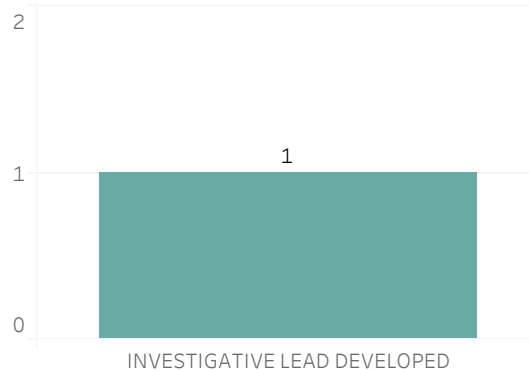

Prior Week Count of Crimes

Quarter to Date Count of Crimes

Year to Date Count of Crimes

Prior Week Count of Leads

Quarter to Date Count of Leads

Year to Date Count of Leads

Detroit Police Department Weekly Report on Facial Recognition

Printed on Monday, March 30, 2026

Pursuant to Detroit Police Department Directive 307.5 - 5.1, below are the number of facial recognition requests that were fulfilled, the crimes that the facial recognition requests were attempting to solve, and the number of leads produced from the facial recognition software.