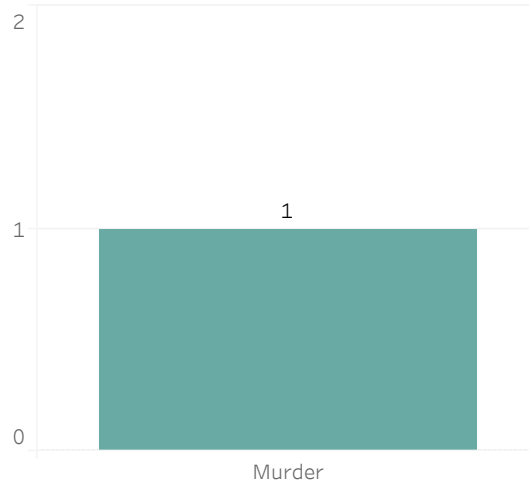

Detroit Police Department

Weekly Report on Facial Recognition

Printed on Monday, March 30, 2026

Pursuant to Detroit Police Department Directive 307.5 - 5.1, below are the number of facial recognition requests that were fulfilled, the crimes that the facial recognition requests were attempting to solve, and the number of leads produced from the facial recognition software.

This report includes all requests made from Monday, March 23, 2026 through Sunday, March 29, 2026, as well as Q1 2026 quarter to date (1/1/2026 through 3/29/2026) and 2026 year to date (1/1/2026 through 3/29/2026). 0 searches were performed in violation of policy during the prior week, 0 during the current quarter, and 0 during the current year.

Prior Week Count of Crimes

Quarter to Date Count of Crimes

Year to Date Count of Crimes