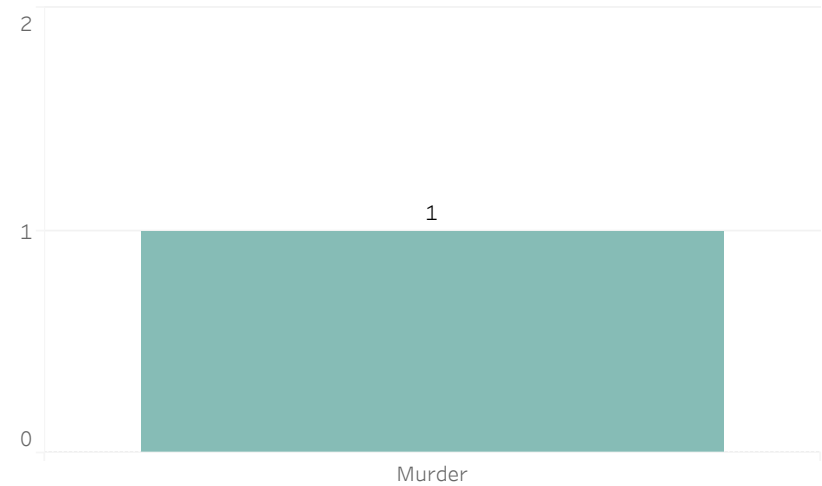

Detroit Police Department

Weekly Report on Facial Recognition

Printed on Monday, March 23, 2026

Pursuant to Detroit Police Department Directive 307.5 - 5.1, below are the number of facial recognition requests that were fulfilled, the crimes that the facial recognition requests were attempting to solve, and the number of leads produced from the facial recognition software.

This report includes all requests made from Monday, March 16, 2026 through Sunday, March 22, 2026, as well as Q1 2026 quarter to date (1/1/2026 through 3/22/2026) and 2026 year to date (1/1/2026 through 3/22/2026). 0 searches were performed in violation of policy during the prior week, 0 during the current quarter, and 0 during the current year.

Prior Week Count of Crimes

Quarter to Date Count of Crimes

Year to Date Count of Crimes