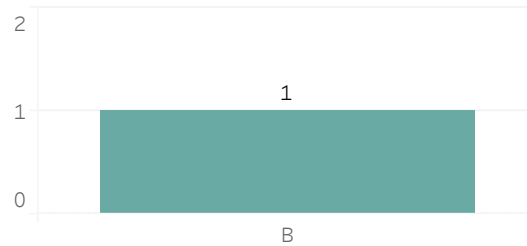

Detroit Police Department

Weekly Report on Facial Recognition

Printed on Monday, March 23, 2026

Pursuant to Detroit Police Department Directive 307.5 - 5.1, below are the number of facial recognition requests that were fulfilled, the crimes that the facial recognition requests were attempting to solve, and the number of leads produced from the facial recognition software.

This report includes all requests made from Monday, March 16, 2026 through Sunday, March 22, 2026, as well as Q1 2026 quarter to date (1/1/2026 through 3/22/2026) and 2026 year to date (1/1/2026 through 3/22/2026). 0 searches were performed in violation of policy during the prior week, 0 during the current quarter, and 0 during the current year.

Prior Week Race of Probe Photo

Quarter to Date Race of Probe Photo

Year to Date Race of Probe Photo