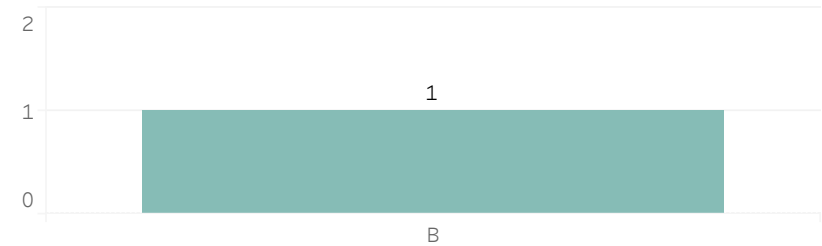

Detroit Police Department

Weekly Report on Facial Recognition

Printed on Monday, March 23, 2026

Pursuant to Detroit Police Department Directive 307.5 - 5.1, below are the number of facial recognition requests that were fulfilled, the crimes that the facial recognition requests were attempting to solve, and the number of leads produced from the facial recognition software.

This report includes all requests made from Monday, March 16, 2026 through Sunday, March 22, 2026, as well as Q1 2026 quarter to date (1/1/2026 through 3/22/2026) and 2026 year to date (1/1/2026 through 3/22/2026). 0 searches were performed in violation of policy during the prior week, 0 during the current quarter, and 0 during the current year.

Prior Week Race of Probe Photo

Quarter to Date Race of Probe Photo

Year to Date Race of Probe Photo