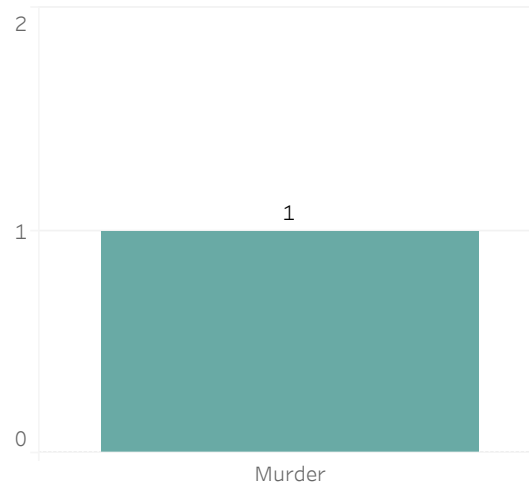

Detroit Police Department

Weekly Report on Facial Recognition

Printed on Monday, March 23, 2026

Pursuant to Detroit Police Department Directive 307.5 - 5.1, below are the number of facial recognition requests that were fulfilled, the crimes that the facial recognition requests were attempting to solve, and the number of leads produced from the facial recognition software.

This report includes all requests made from Monday, March 16, 2026 through Sunday, March 22, 2026, as well as Q1 2026 quarter to date (1/1/2026 through 3/22/2026) and 2026 year to date (1/1/2026 through 3/22/2026). 0 searches were performed in violation of policy during the prior week, 0 during the current quarter, and 0 during the current year.

Prior Week Count of Crimes

Quarter to Date Count of Crimes

Year to Date Count of Crimes