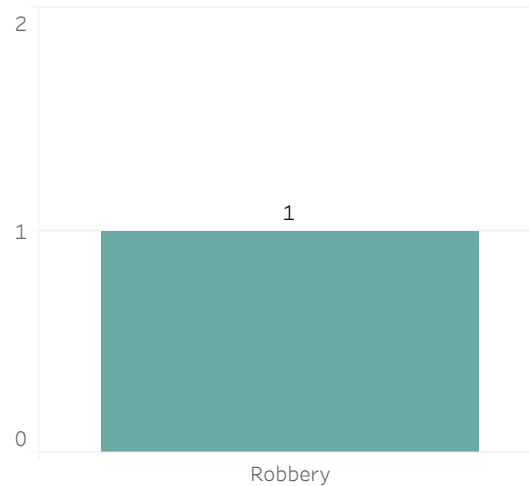

Detroit Police Department

Weekly Report on Facial Recognition

Printed on Monday, December 29, 2025

Pursuant to Detroit Police Department Directive 307.5 - 5.1, below are the number of facial recognition requests that were fulfilled, the crimes that the facial recognition requests were attempting to solve, and the number of leads produced from the facial recognition software.

This report includes all requests made from Monday, December 22, 2025 through Sunday, December 28, 2025, as well as Q4 2025 quarter to date (10/1/2025 through 12/28/2025) and 2025 year to date (1/1/2025 through 12/28/2025). 0 searches were performed in violation of policy during the prior week, 0 during the current quarter, and 0 during the current year.

Prior Week Count of Crimes

Quarter to Date Count of Crimes

Year to Date Count of Crimes