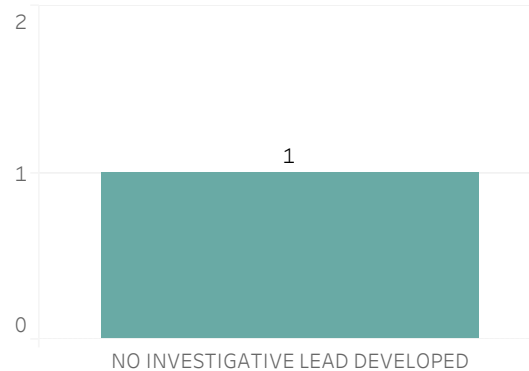

Prior Week Count of Crimes

Quarter to Date Count of Crimes

Year to Date Count of Crimes

Prior Week Count of Leads

Quarter to Date Count of Leads

Year to Date Count of Leads

Detroit Police Department Weekly Report on Facial Recognition

Printed on Monday, December 29, 2025

Pursuant to Detroit Police Department Directive 307.5 - 5.1, below are the number of facial recognition requests that were fulfilled, the crimes that the facial recognition requests were attempting to solve, and the number of leads produced from the facial recognition software.