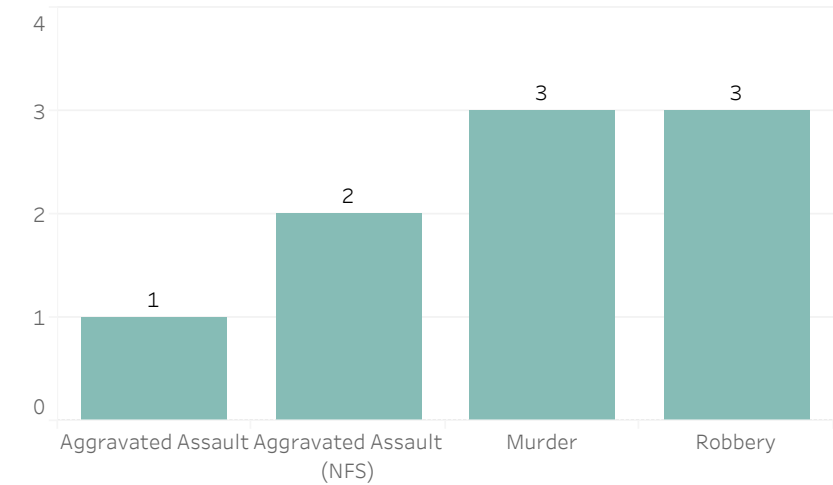

Detroit Police Department

Weekly Report on Facial Recognition

Printed on Monday, December 29, 2025

Pursuant to Detroit Police Department Directive 307.5 - 5.1, below are the number of facial recognition requests that were fulfilled, the crimes that the facial recognition requests were attempting to solve, and the number of leads produced from the facial recognition software.

This report includes all requests made from Monday, December 22, 2025 through Sunday, December 28, 2025, as well as Q4 2025 quarter to date (10/1/2025 through 12/28/2025) and 2025 year to date (1/1/2025 through 12/28/2025). 0 searches were performed in violation of policy during the prior week, 0 during the current quarter, and 0 during the current year.

Prior Week Count of Crimes

Quarter to Date Count of Crimes

Year to Date Count of Crimes