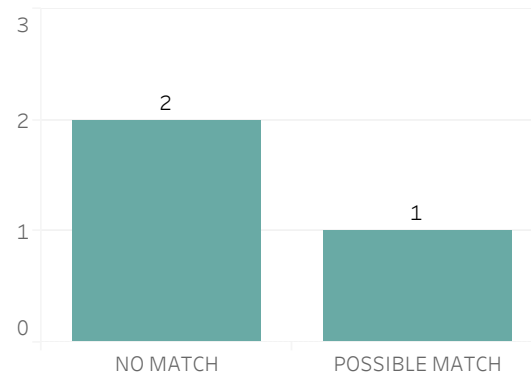

Prior Week Count of Crimes

Quarter to Date Count of Crimes

Year to Date Count of Crimes

Prior Week Count of Leads

Quarter to Date Count of Leads

Year to Date Count of Leads

Detroit Police Department Weekly Report on Facial Recognition

Printed on Monday, February 10, 2025

Pursuant to Detroit Police Department Directive 307.5 - 5.1, below are the number of facial recognition requests that were fulfilled, the crimes that the facial recognition requests were attempting to solve, and the number of leads produced from the facial recognition software.