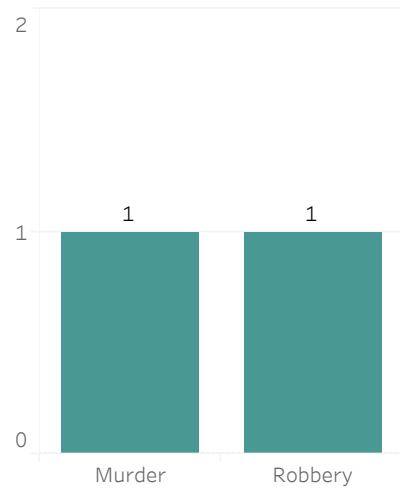

Detroit Police Department Weekly Report on Facial Recognition

Printed on Monday, February 10, 2025

Pursuant to Detroit Police Department Directive 307.5 - 5.1, below are the number of facial recognition requests that were fulfilled, the crimes that the facial recognition requests were attempting to solve, and the number of leads produced from the facial recognition software.

This report includes all requests made from Monday, February 3, 2025 through Sunday, February 9, 2025, as well as Q1 2025 quarter to date (1/1/2025 through 2/9/2025) and 2025 year to date (1/1/2025 through 2/9/2025). 0 searches were performed in violation of policy during the prior week, 0 during the current quarter, and 0 during the current year.

Prior Week Count of Crimes