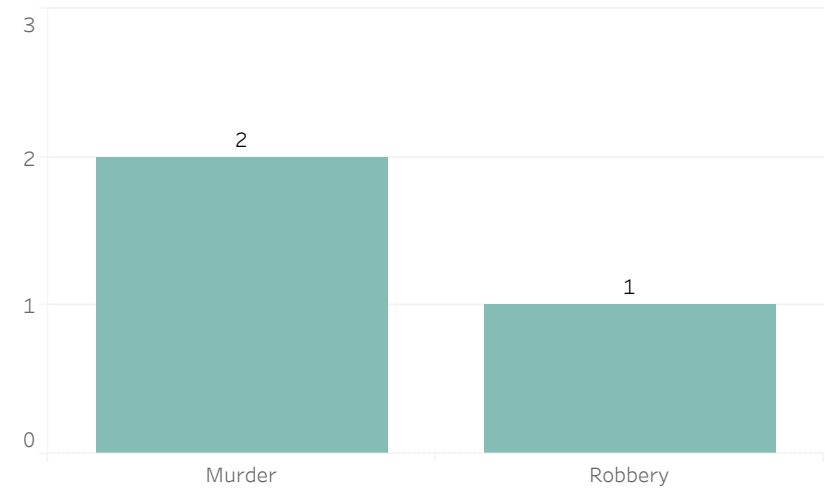

Prior Week Count of Crimes

Quarter to Date Count of Crimes

Year to Date Count of Crimes

Prior Week Count of Leads

Quarter to Date Count of Leads

Year to Date Count of Leads

Detroit Police Department Weekly Report on Facial Recognition