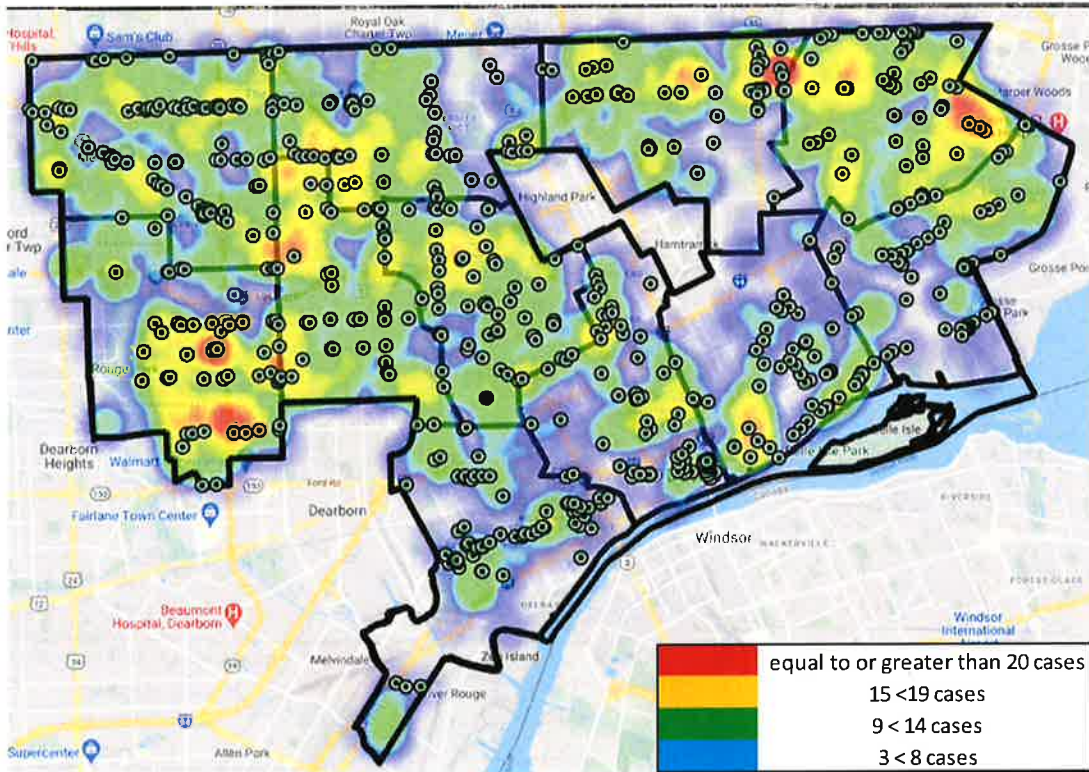

Violent Crime Heat Maps with Greenlight Location Overlay

Greenlights indicated by green icons

28 Days (December 13 – January 11)

365 Days

Property Crime Heat Maps with Greenlight Location Overlay

Greenlights indicated by green icons

28 Days (December 13 – January 11, 2020)

365 Days