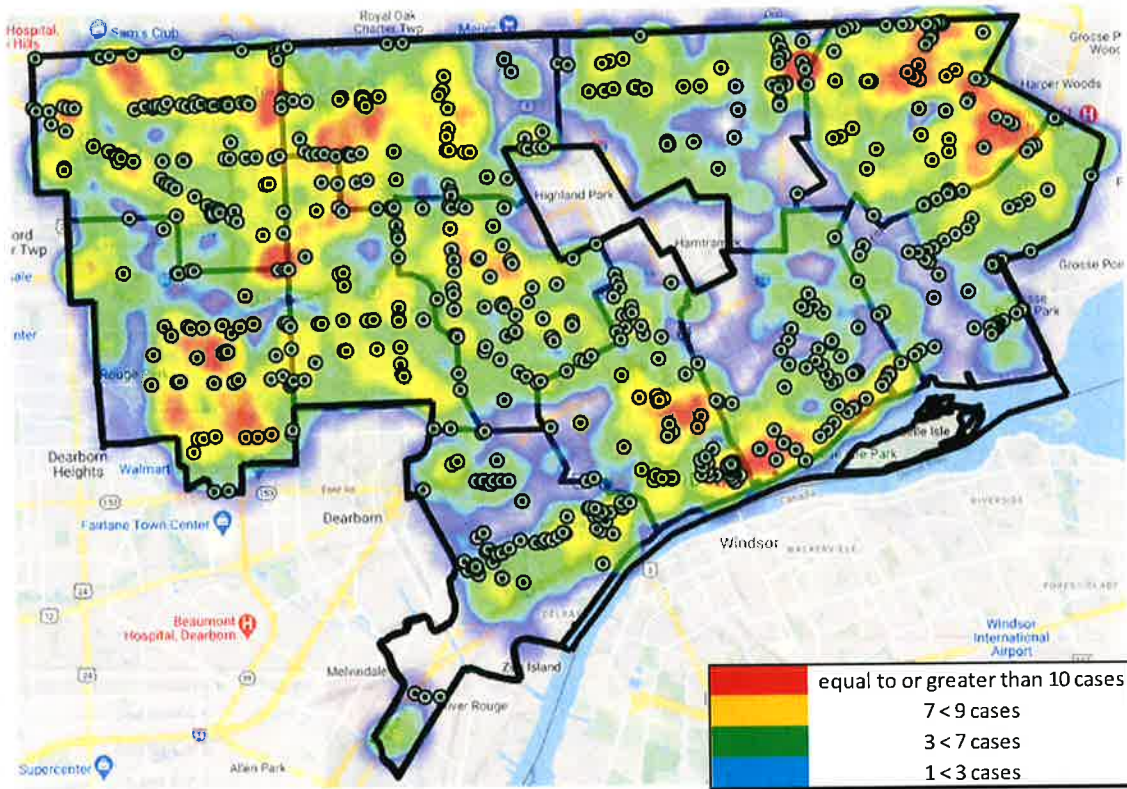

Violent Crime Heat Maps with Greenlight Location Overlay

Greenlights indicated by green icons

28 Days (December 13 – January 11)

365 Days

Property Crime Heat Maps with Greenlight Location Overlay

Greenlights indicated by green icons

28 Days (December 13 – January 11, 2020)

365 Days