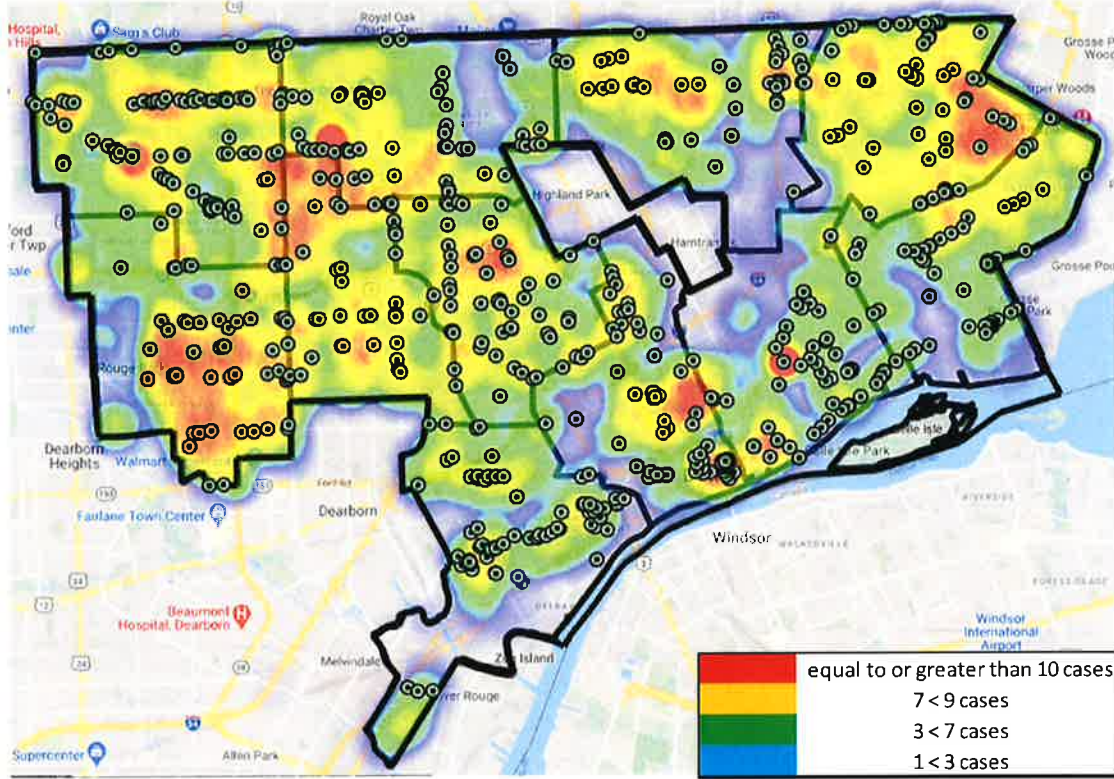

Violent Crime Heat Maps with Greenlight Location Overlay

Greenlights indicated by green icons

28 Days (December 13 – January 11)

365 Days

Property Crime Heat Maps with Greenlight Location Overlay

Greenlights indicated by green icons

28 Days (December 13 – January 11, 2020)

365 Days