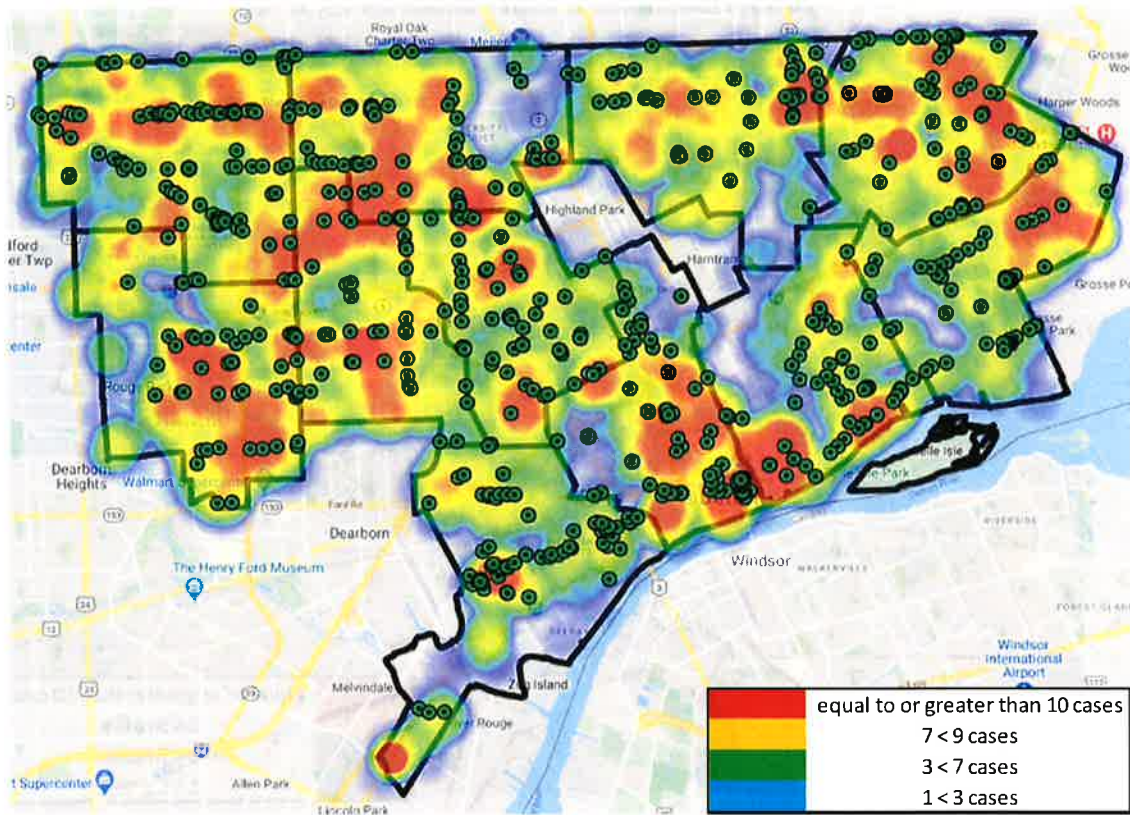

Violent Crime Heat Maps with Greenlight Location Overlay

Greenlights indicated by green icons

28 Days (December 1, 2020 – December 29, 2020)

Year to Date (January 1 – December 29, 2020)

Property Crime Heat Maps with Greenlight Location Overlay

Greenlights indicated by green icons

28 Days (December 1, 2020 – December 29, 2020)

Year to Date (January 1 – December 29, 2020)