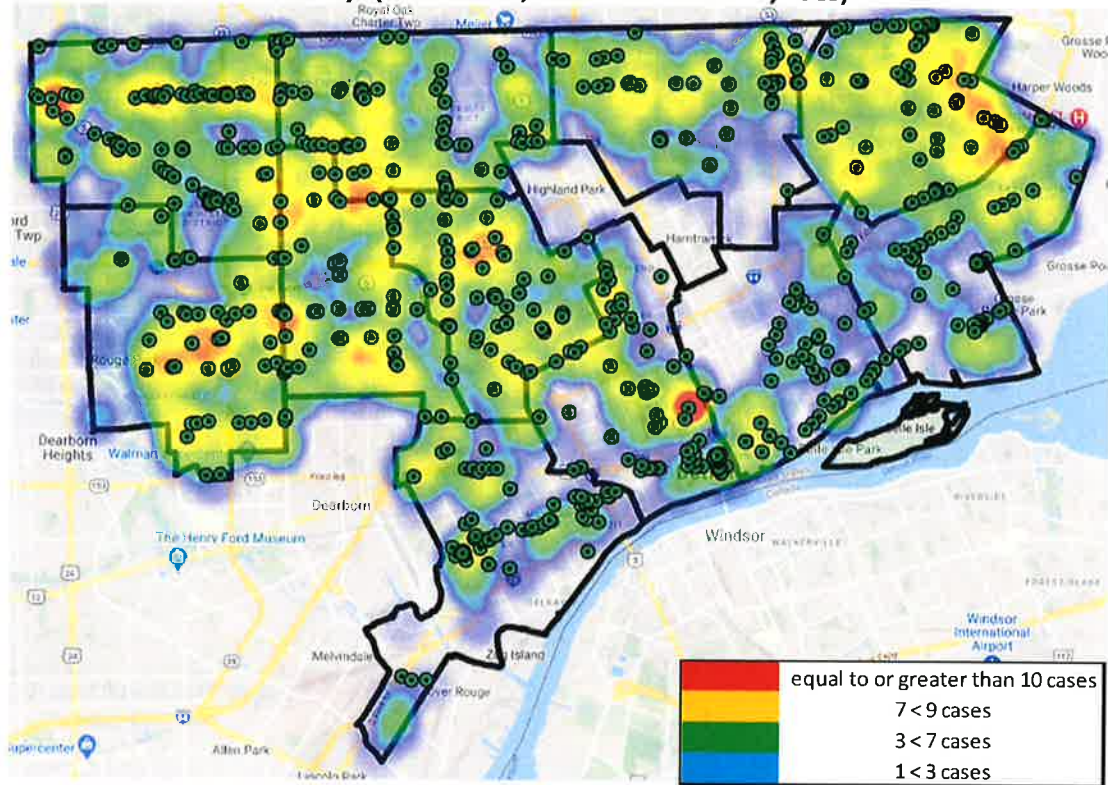

Violent Crime Heat Maps with Greenlight Location Overlay

Greenlights indicated by green icons

28 Days (December 1, 2020 – December 29, 2020)

Year to Date (January 1 – December 29, 2020)

Property Crime Heat Maps with Greenlight Location Overlay

Greenlights indicated by green icons

28 Days (December 1, 2020 – December 29, 2020)

Year to Date (January 1 – December 29, 2020)