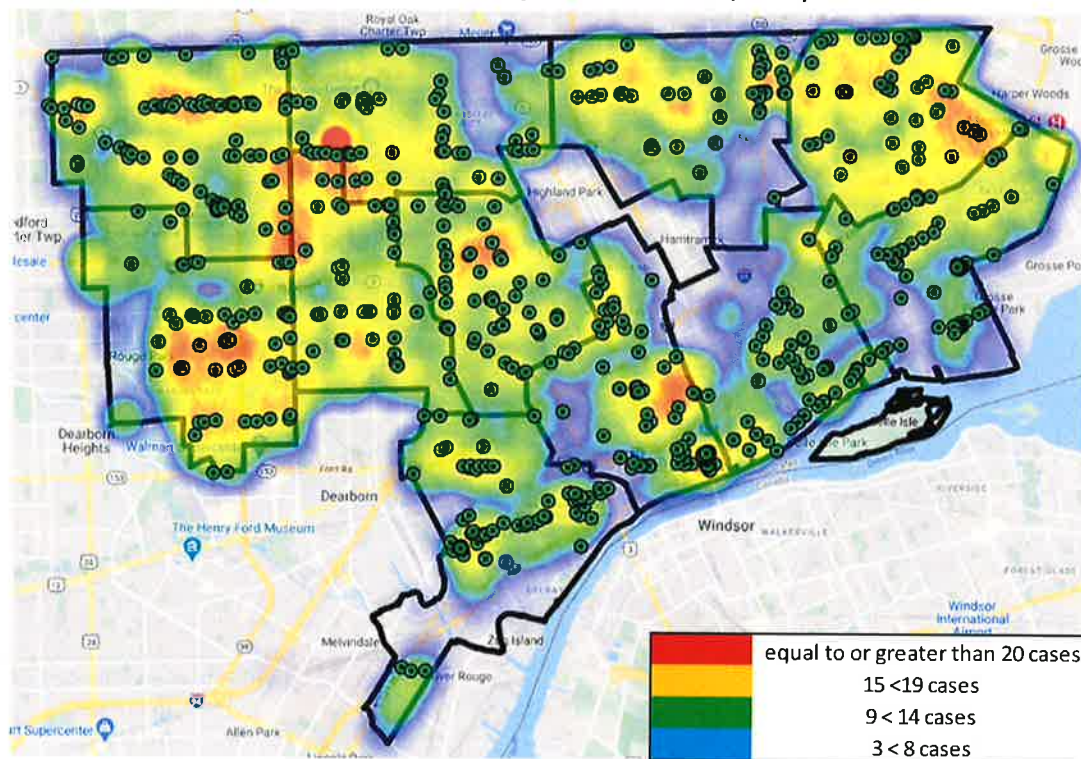

Violent Crime Heat Maps with Greenlight Location Overlay

Greenlights indicated by green icons

28 Days (December 1, 2020 – December 29, 2020)

Year to Date (January 1 – December 29, 2020)

Property Crime Heat Maps with Greenlight Location Overlay

Greenlights indicated by green icons

28 Days (December 1, 2020 – December 29, 2020)

Year to Date (January 1 – December 29, 2020)