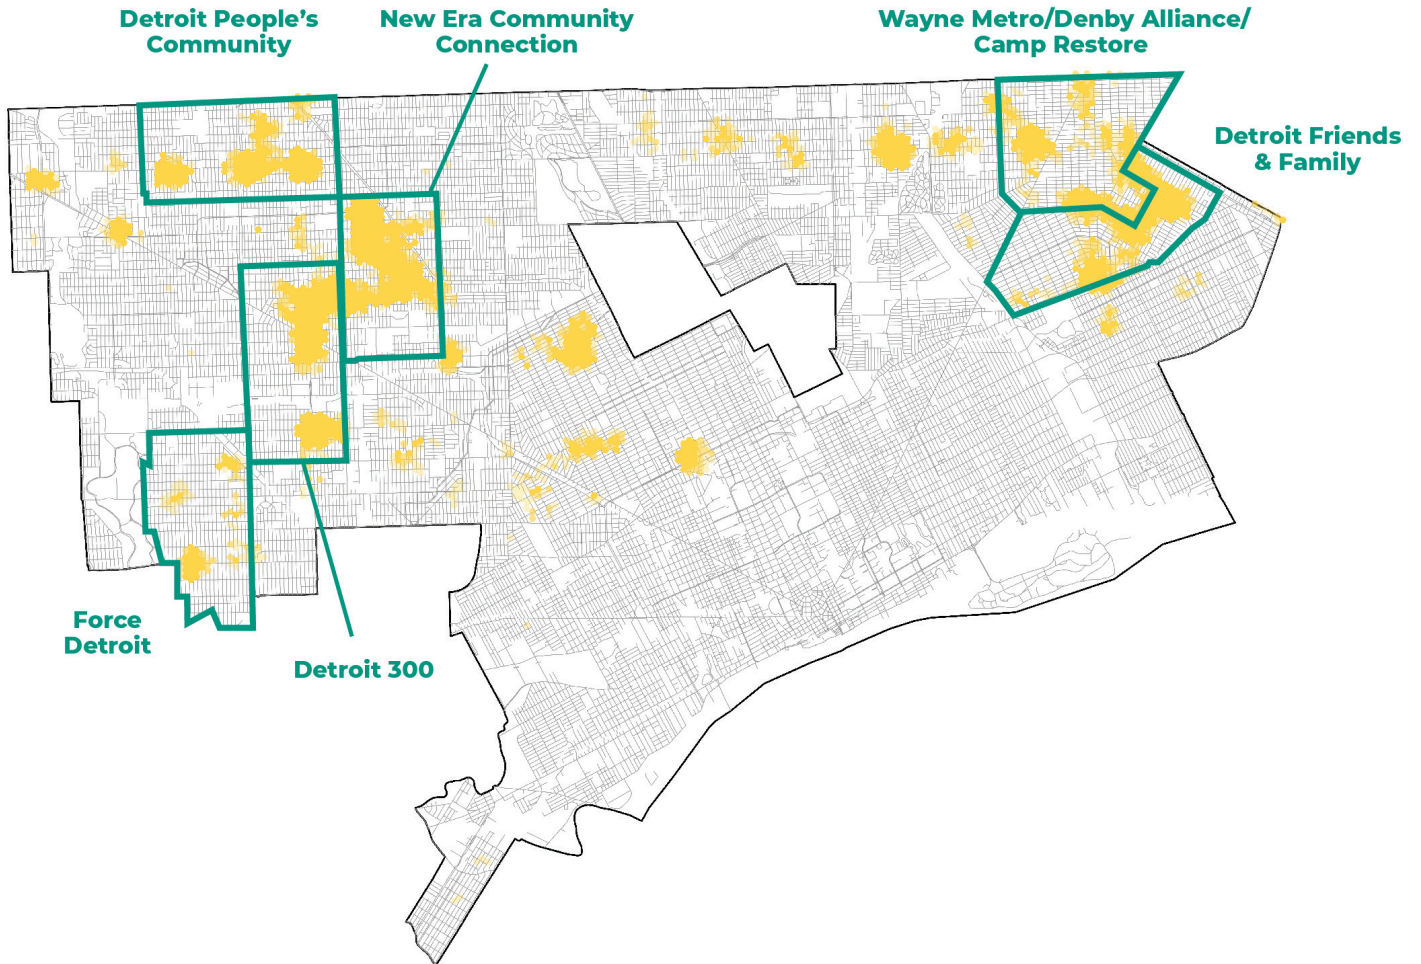

# Violence Hotspots and ShotStoppers Organizations

### Detroit Peoples Community

8 Mile Rd to Curtis Ave;  
Hubbell Ave to Burt Rd

### New Era Community Connection

Curtis Ave to Schoolcraft Rd;  
Wyoming Ave to Hubbell St

### Detroit 300

Puritan Ave to W. Chicago Ave; Hubbell St to Southfield Rd