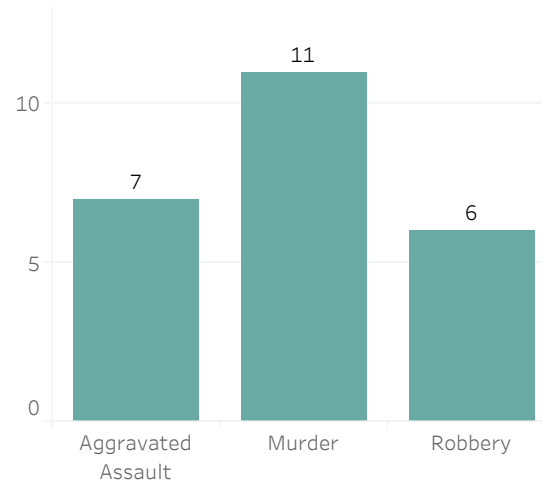

Detroit Police Department

Weekly Report on Facial Recognition

Printed on Monday, June 5, 2023

Pursuant to Detroit Police Department Directive 307.5 - 5.1, below are the number of facial recognition requests that were fulfilled, the crimes that the facial recognition requests were attempting to solve, and the number of leads produced from the facial recognition software.

This report includes all requests made from Monday, May 29, 2023 through Sunday, June 4, 2023, as well as Q2 2023 quarter to date (4/1/2023 through 6/4/2023) and 2023 year to date (1/1/2023 through 6/4/2023). 0 searches were performed in violation of policy during the prior week, 0 during the current quarter, and 0 during the current year.

Prior Week Count of Crimes

Quarter to Date Count of Crimes

Year to Date Count of Crimes