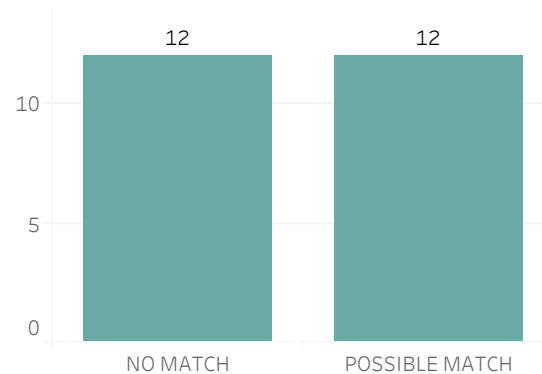

Prior Week Count of Crimes

Quarter to Date Count of Crimes

Year to Date Count of Crimes

Prior Week Count of Leads

Quarter to Date Count of Leads

Year to Date Count of Leads

Detroit Police Department

Weekly Report on Facial Recognition

Printed on Monday, June 5, 2023

Pursuant to Detroit Police Department Directive 307.5 - 5.1, below are the number of facial recognition requests that were fulfilled, the crimes that the facial recognition requests were attempting to solve, and the number of leads produced from the facial recognition software.