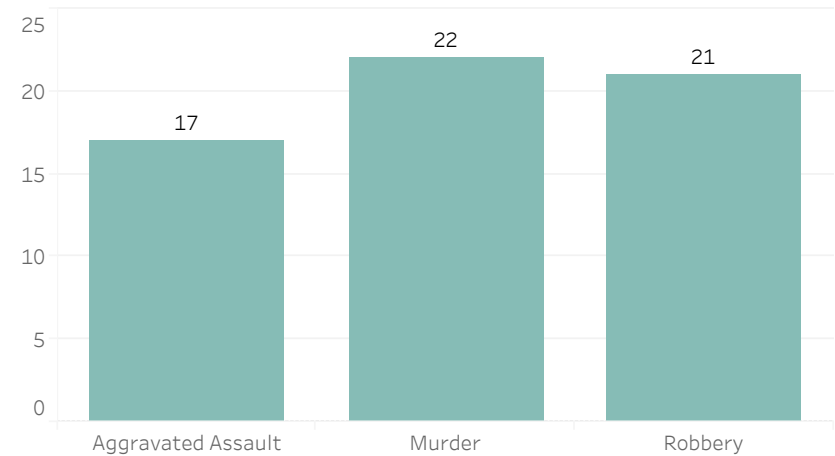

Detroit Police Department

Weekly Report on Facial Recognition

Printed on Monday, June 5, 2023

Pursuant to Detroit Police Department Directive 307.5 - 5.1, below are the number of facial recognition requests that were fulfilled, the crimes that the facial recognition requests were attempting to solve, and the number of leads produced from the facial recognition software.

This report includes all requests made from Monday, May 29, 2023 through Sunday, June 4, 2023, as well as Q2 2023 quarter to date (4/1/2023 through 6/4/2023) and 2023 year to date (1/1/2023 through 6/4/2023). 0 searches were performed in violation of policy during the prior week, 0 during the current quarter, and 0 during the current year.

Prior Week Count of Crimes

Quarter to Date Count of Crimes

Year to Date Count of Crimes