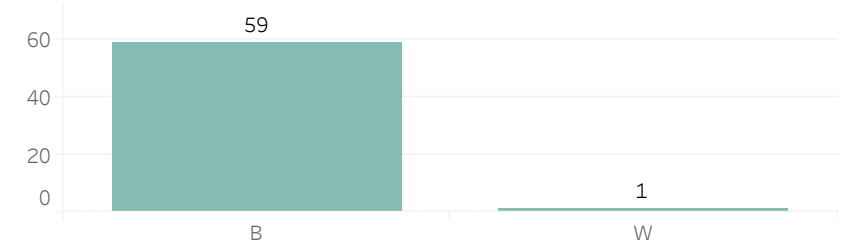

Printed on Monday, June 5, 2023

Pursuant to Detroit Police Department Directive 307.5 - 5.1, below are the number of facial recognition requests that were fulfilled, the crimes that the facial recognition requests were attempting to solve, and the number of leads produced from the facial recognition software.

Prior Week Race of Probe Photo

Quarter to Date Race of Probe Photo

Year to Date Race of Probe Photo

Prior Week Gender of Probe Photo

Quarter to Date Gender of Probe Photo

Year to Date Gender of Probe Photo