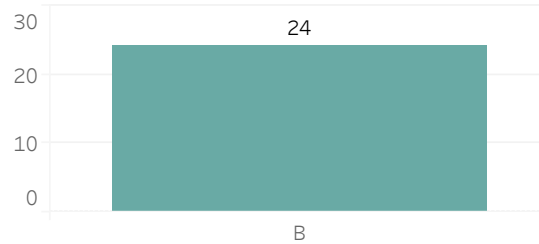

Printed on Monday, June 5, 2023

Pursuant to Detroit Police Department Directive 307.5 - 5.1, below are the number of facial recognition requests that were fulfilled, the crimes that the facial recognition requests were attempting to solve, and the number of leads produced from the facial recognition software.

Prior Week Race of Probe Photo

Quarter to Date Race of Probe Photo

Year to Date Race of Probe Photo

Prior Week Gender of Probe Photo

Quarter to Date Gender of Probe Photo

Year to Date Gender of Probe Photo