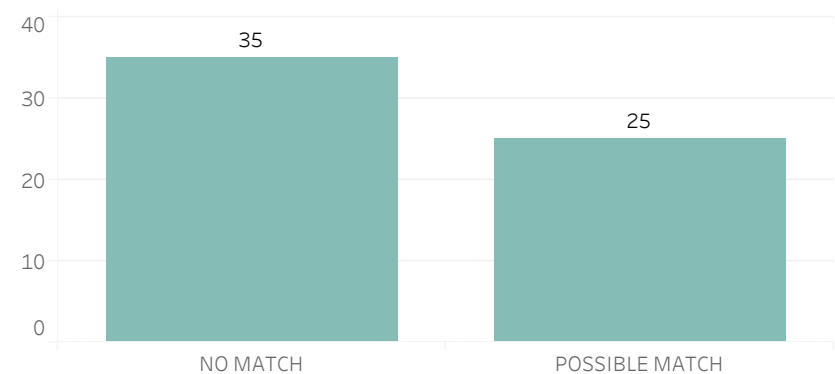

Prior Week Count of Crimes

Quarter to Date Count of Crimes

Year to Date Count of Crimes

Prior Week Count of Leads

Quarter to Date Count of Leads

Year to Date Count of Leads

Detroit Police Department

Weekly Report on Facial Recognition

Printed on Monday, June 5, 2023

Pursuant to Detroit Police Department Directive 307.5 - 5.1, below are the number of facial recognition requests that were fulfilled, the crimes that the facial recognition requests were attempting to solve, and the number of leads produced from the facial recognition software.