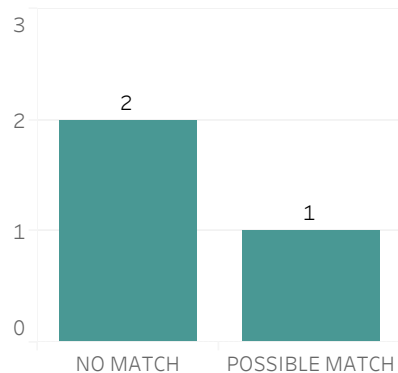

Prior Week Count of Crimes

Quarter to Date Count of Crimes

Year to Date Count of Crimes

Prior Week Count of Leads

Quarter to Date Count of Leads

Year to Date Count of Leads

Detroit Police Department

Weekly Report on Facial Recognition

Printed on Monday, August 8, 2022

Pursuant to Detroit Police Department Directive 307.5 - 5.1, below are the number of facial recognition requests that were fulfilled, the crimes that the facial recognition requests were attempting to solve, and the number of leads produced from the facial recognition software.