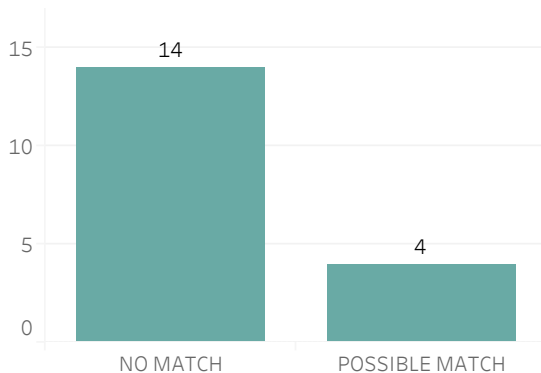

Prior Week Count of Crimes

Quarter to Date Count of Crimes

Year to Date Count of Crimes

Prior Week Count of Leads

Quarter to Date Count of Leads

Year to Date Count of Leads

Detroit Police Department

Weekly Report on Facial Recognition

Printed on Monday, August 8, 2022

Pursuant to Detroit Police Department Directive 307.5 - 5.1, below are the number of facial recognition requests that were fulfilled, the crimes that the facial recognition requests were attempting to solve, and the number of leads produced from the facial recognition software.