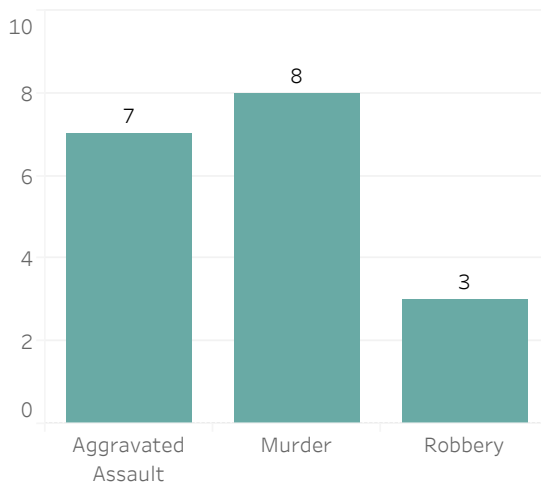

Quarter to Date Count of Crimes