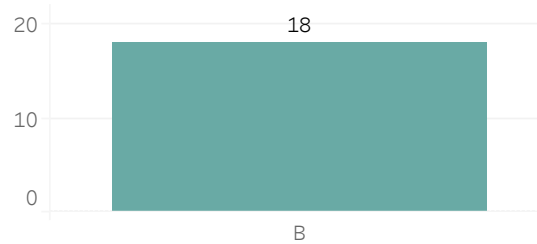

Printed on Monday, August 8, 2022

Pursuant to Detroit Police Department Directive 307.5 - 5.1, below are the number of facial recognition requests that were fulfilled, the crimes that the facial recognition requests were attempting to solve, and the number of leads produced from the facial recognition software.

Prior Week Race of Probe Photo

Quarter to Date Race of Probe Photo

Year to Date Race of Probe Photo

Prior Week Gender of Probe Photo

Quarter to Date Gender of Probe Photo

Year to Date Gender of Probe Photo