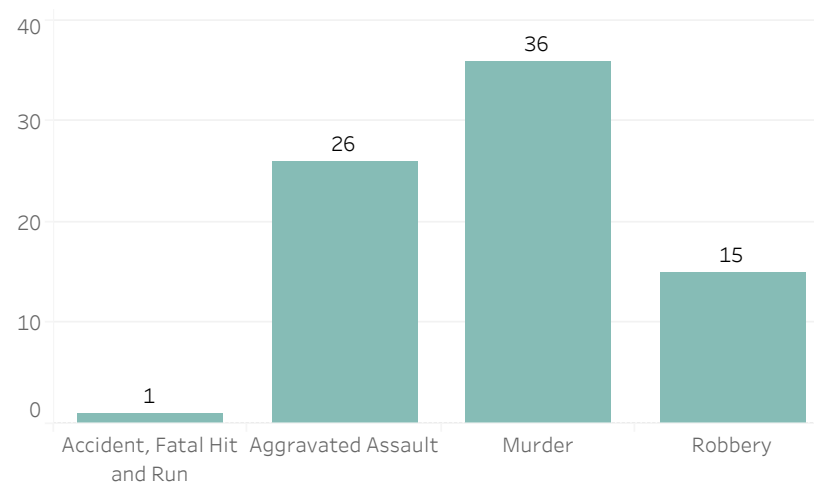

Detroit Police Department

Weekly Report on Facial Recognition

Printed on Monday, August 8, 2022

Pursuant to Detroit Police Department Directive 307.5 - 5.1, below are the number of facial recognition requests that were fulfilled, the crimes that the facial recognition requests were attempting to solve, and the number of leads produced from the facial recognition software.

Prior Week Count of Crimes

Quarter to Date Count of Crimes

Year to Date Count of Crimes

Prior Week Count of Leads

Quarter to Date Count of Leads

Year to Date Count of Leads

Detroit Police Department

Weekly Report on Facial Recognition