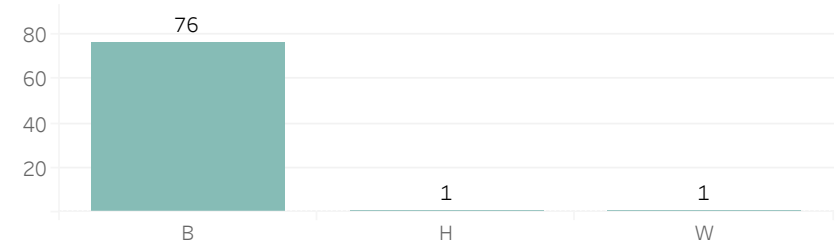

This report includes all requests made from Monday, August 1, 2022 through Sunday, August 7, 2022, as well as Q3 2022 quarter to date (7/1/2022 through 8/7/2022) and 2022 year to date (1/1/2022 through 8/7/2022). 0 searches were performed in violation of policy during the prior week, 0 during the current quarter, and 0 during the current year.

Prior Week Race of Probe Photo

Quarter to Date Race of Probe Photo

Year to Date Race of Probe Photo

Prior Week Gender of Probe Photo

Quarter to Date Gender of Probe Photo

Year to Date Gender of Probe Photo