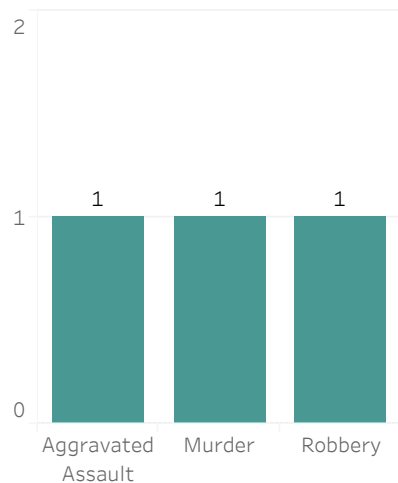

Detroit Police Department

Weekly Report on Facial Recognition

Printed on Monday, August 8, 2022

Pursuant to Detroit Police Department Directive 307.5 - 5.1, below are the number of facial recognition requests that were fulfilled, the crimes that the facial recognition requests were attempting to solve, and the number of leads produced from the facial recognition software.

This report includes all requests made from Monday, August 1, 2022 through Sunday, August 7, 2022, as well as Q3 2022 quarter to date (7/1/2022 through 8/7/2022) and 2022 year to date (1/1/2022 through 8/7/2022). 0 searches were performed in violation of policy during the prior week, 0 during the current quarter, and 0 during the current year.

Prior Week Count of Crimes