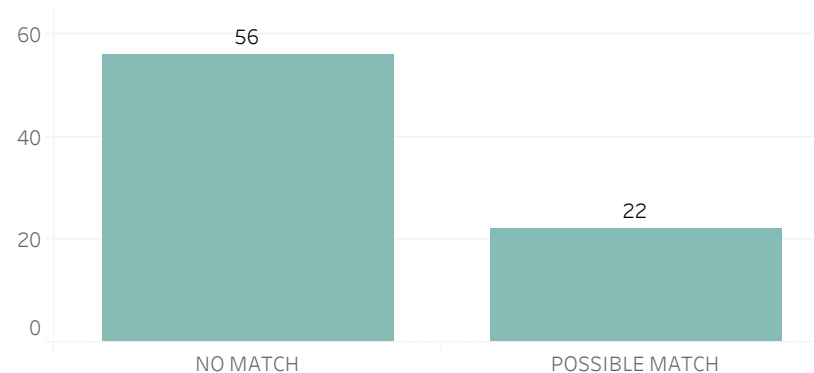

Prior Week Count of Crimes

Quarter to Date Count of Crimes

Year to Date Count of Crimes

Prior Week Count of Leads

Quarter to Date Count of Leads

Year to Date Count of Leads

Detroit Police Department

Weekly Report on Facial Recognition

Printed on Monday, August 8, 2022

Pursuant to Detroit Police Department Directive 307.5 - 5.1, below are the number of facial recognition requests that were fulfilled, the crimes that the facial recognition requests were attempting to solve, and the number of leads produced from the facial recognition software.