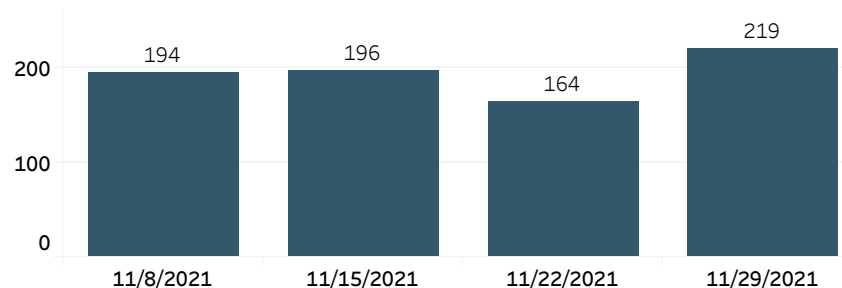

Detroit Police Department: Weekly Crime Trends

Monday, December 6, 2021

Chief James E. White

Criminal Homicides*

The number of Criminal Homicides last week (10) increased by 900% compared to the week beginning 11/22/2021 (1).

Aggravated Assaults*

The number of Aggravated Assaults last week (219) increased by 34% compared to the week beginning 11/22/2021 (164).

Sex Assaults*

The number of Sex Assaults last week (12) increased by 9% compared to the week beginning 11/22/2021 (11).