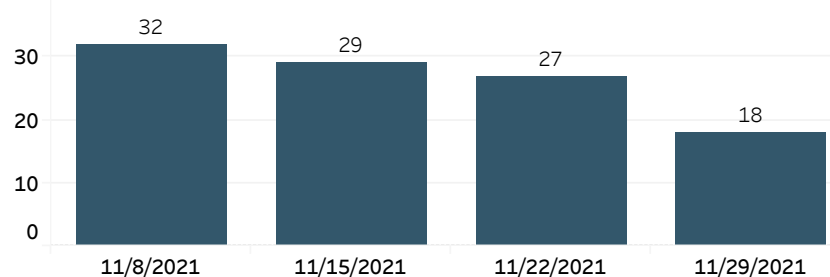

Robberies

The number of Robberies last week (18) decreased by 33% compared to the week beginning 11/22/2021 (27).