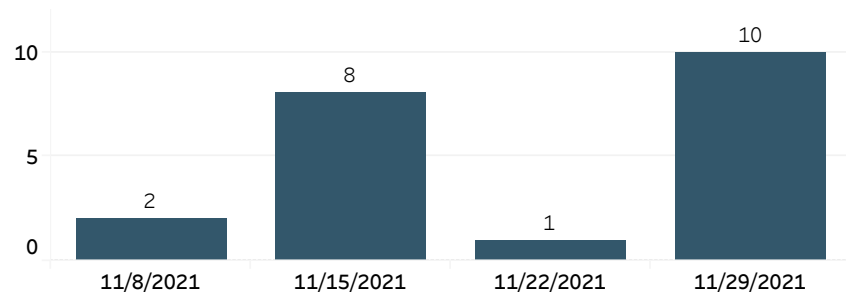

Detroit Police Department: Weekly Crime Trends

Monday, December 6, 2021

Chief James E. White

Criminal Homicides*

The number of Criminal Homicides last week (10) increased by 900% compared to the week beginning 11/22/2021 (1).

Aggravated Assaults*

The number of Aggravated Assaults last week (219) increased by 34% compared to the week beginning 11/22/2021 (164).

Sex Assaults*

The number of Sex Assaults last week (12) increased by 9% compared to the week beginning 11/22/2021 (11).