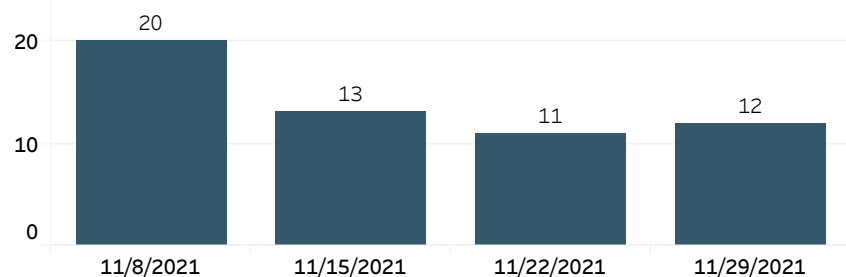

Detroit Police Department: Weekly Crime Trends

Monday, December 6, 2021

Chief James E. White

Criminal Homicides*

The number of Criminal Homicides last week (10) increased by 900% compared to the week beginning 11/22/2021 (1).

Aggravated Assaults*

The number of Aggravated Assaults last week (219) increased by 34% compared to the week beginning 11/22/2021 (164).

Sex Assaults*

The number of Sex Assaults last week (12) increased by 9% compared to the week beginning 11/22/2021 (11).