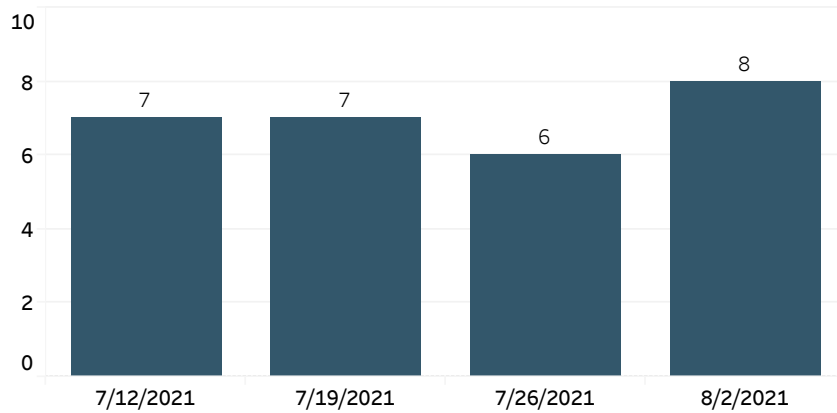

Property Crime

Category	8/2/21 to 8/8/21	7/26/21 to 8/1/21	+/-	7/12/21 to 8/8/21	6/14/21 to 7/11/21	+/-	7/12/20 to 8/8/20	+/-	2021 YTD	2020 YTD	+/-	2019 YTD	+/-
Burglary	58	71	-18.3% ▼	299	327	-0.7% ▼	301	-0.7% ▼	2,198	2,806	-21.7% ▼	3,988	-44.9% ▼
Larceny	167	249	-32.9% ▼	881	881	9.3% ○	806	9.3% ▲	6,150	7,122	-13.6% ▼	8,721	-29.5% ▼
Auto Theft	98	130	-24.6% ▼	496	558	-11.1% ▼	432	14.8% ▲	3,758	3,475	8.1% ▲	3,824	-1.7% ▼
Total Part I Property	323	450	-28.2% ▼	1,676	1,766	-5.1% ▼	1,539	8.2% ▲	12,106	13,403	-9.7% ▼	16,533	-26.8% ▼
Total Part I Crime	642	817	-21.4% ▼	2,993	3,093	-3.2% ▼	2,837	5.2% ▲	21,171	21,686	-2.4% ▼	24,373	-13.1% ▼

RMS data refreshed at: 8/9/2021 8:01:05 AM

* Victim-based data

NOTES: Aggravated Assaults include Non-Fatal Shootings. Robberies include Armed, Unarmed, and Carjackings. Larcenies include Retail Frauds. Motor Vehicle Thefts include all stolen vehicles. This PRELIMINARY INFORMATION is used on an ongoing basis for strategic planning and crime analysis and is subject to change.

Detroit Police Department: Weekly Crime Trends

Monday, August 9, 2021

Chief James E. White

Criminal Homicides*

Aggravated Assaults*

Sex Assaults*

Robberies

RMS data refreshed at: 8/9/2021 8:01:05 AM