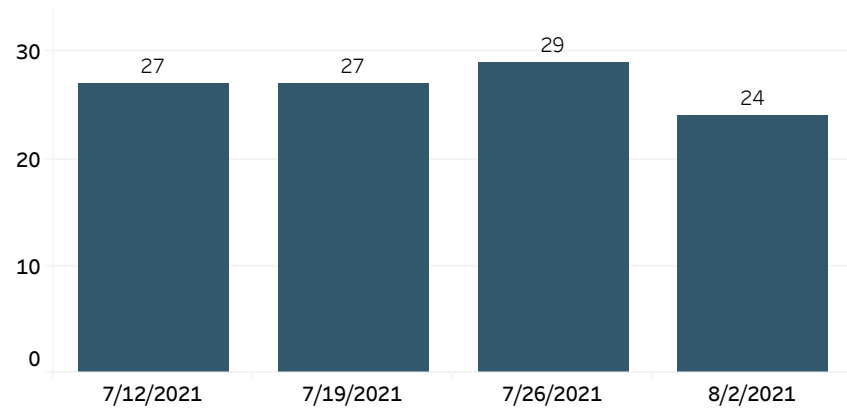

Detroit Police Department: Weekly Crime Trends

Monday, August 9, 2021

Chief James E. White

Criminal Homicides*

Aggravated Assaults*

Sex Assaults*

Robberies

RMS data refreshed at: 8/9/2021 8:01:05 AM