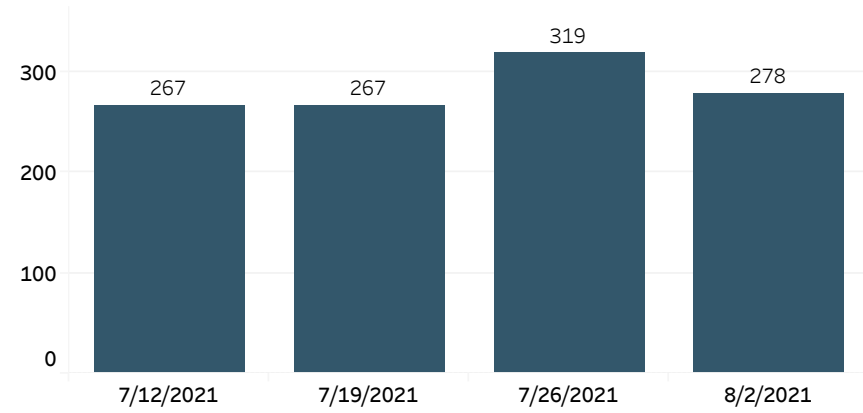

Detroit Police Department: Weekly Crime Trends

Monday, August 9, 2021

Chief James E. White

Criminal Homicides*

Aggravated Assaults*

Sex Assaults*

Robberies

RMS data refreshed at: 8/9/2021 8:01:05 AM