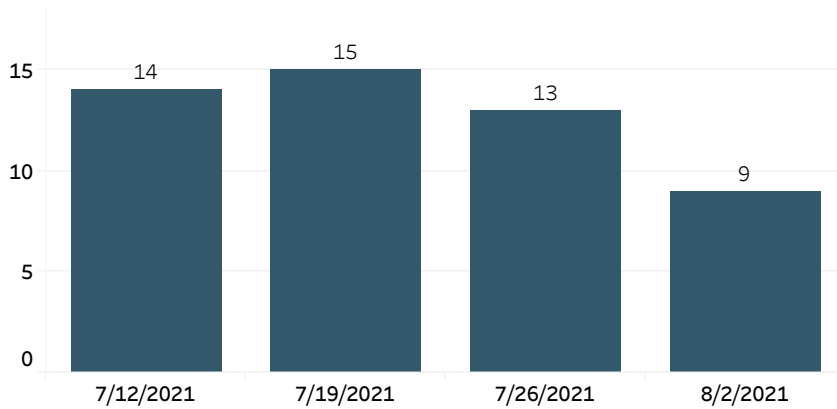

Detroit Police Department: Weekly Crime Trends

Monday, August 9, 2021

Chief James E. White

Criminal Homicides*

Aggravated Assaults*

Sex Assaults*

Robberies

RMS data refreshed at: 8/9/2021 8:01:05 AM