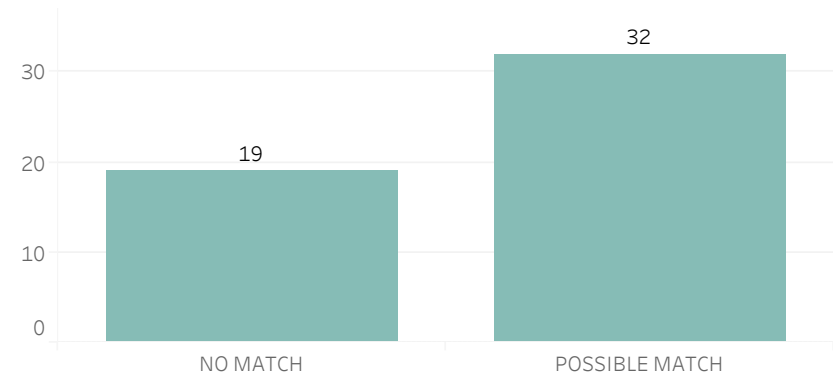

Prior Week Count of Crimes

Quarter to Date Count of Crimes

Year to Date Count of Crimes

Prior Week Count of Leads

Quarter to Date Count of Leads

Year to Date Count of Leads

Detroit Police Department

Weekly Report on Facial Recognition

Printed on Monday, May 17, 2021

Pursuant to Detroit Police Department Directive 307.5 - 5.1, below are the number of facial recognition requests that were fulfilled, the crimes that the facial recognition requests were attempting to solve, and the number of leads produced from the facial recognition software.