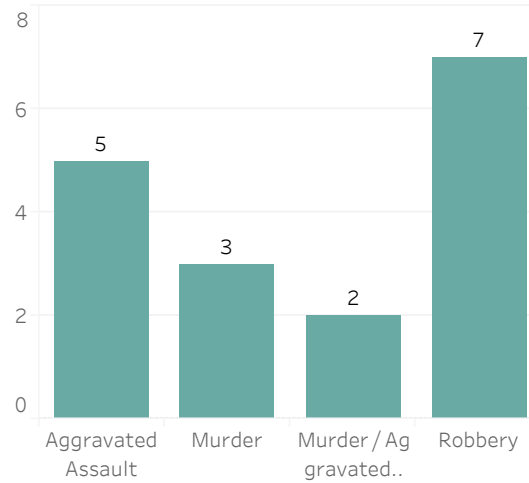

Detroit Police Department

Weekly Report on Facial Recognition

Printed on Monday, May 17, 2021

Pursuant to Detroit Police Department Directive 307.5 - 5.1, below are the number of facial recognition requests that were fulfilled, the crimes that the facial recognition requests were attempting to solve, and the number of leads produced from the facial recognition software.

Prior Week Count of Crimes

Quarter to Date Count of Crimes

Year to Date Count of Crimes

Prior Week Count of Leads

Quarter to Date Count of Leads

Year to Date Count of Leads

Detroit Police Department

Weekly Report on Facial Recognition