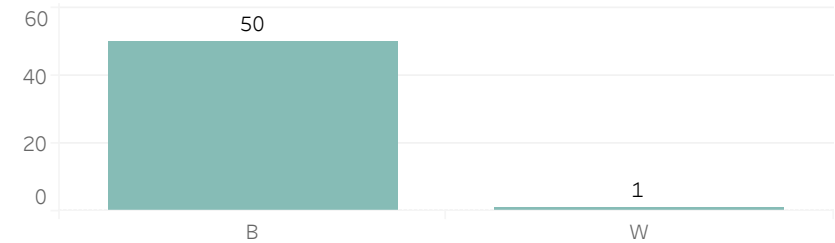

Printed on Monday, May 17, 2021

Pursuant to Detroit Police Department Directive 307.5 - 5.1, below are the number of facial recognition requests that were fulfilled, the crimes that the facial recognition requests were attempting to solve, and the number of leads produced from the facial recognition software.

Prior Week Race of Probe Photo

Quarter to Date Race of Probe Photo

Year to Date Race of Probe Photo

Prior Week Gender of Probe Photo

Quarter to Date Gender of Probe Photo

Year to Date Gender of Probe Photo