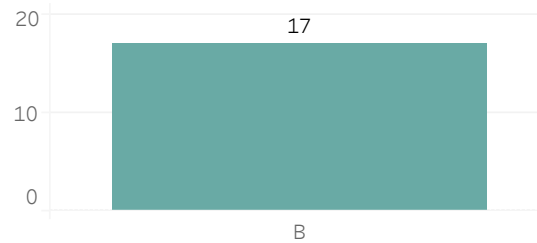

Detroit Police Department

Weekly Report on Facial Recognition

Printed on Monday, May 17, 2021

Pursuant to Detroit Police Department Directive 307.5 - 5.1, below are the number of facial recognition requests that were fulfilled, the crimes that the facial recognition requests were attempting to solve, and the number of leads produced from the facial recognition software.

This report includes all requests made from Monday, May 10, 2021 through Sunday, May 16, 2021, as well as Q2 2021 quarter to date (4/1/2021 through 5/16/2021) and 2021 year to date (1/1/2021 through 5/16/2021). 0 searches were performed in violation of policy during the prior week, 0 during the current quarter, and 0 during the current year.

Prior Week Race of Probe Photo

Quarter to Date Race of Probe Photo