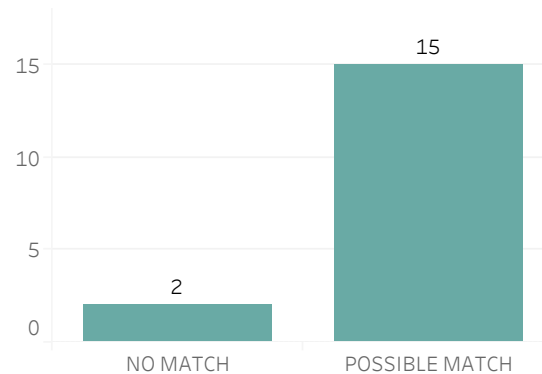

Prior Week Count of Crimes

Quarter to Date Count of Crimes

Year to Date Count of Crimes

Prior Week Count of Leads

Quarter to Date Count of Leads

Year to Date Count of Leads

Detroit Police Department

Weekly Report on Facial Recognition

Printed on Monday, May 17, 2021

Pursuant to Detroit Police Department Directive 307.5 - 5.1, below are the number of facial recognition requests that were fulfilled, the crimes that the facial recognition requests were attempting to solve, and the number of leads produced from the facial recognition software.