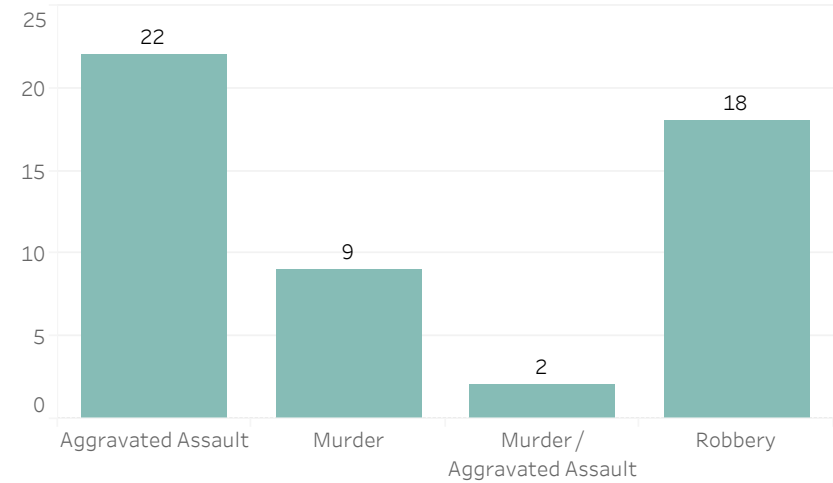

Year to Date Count of Crimes