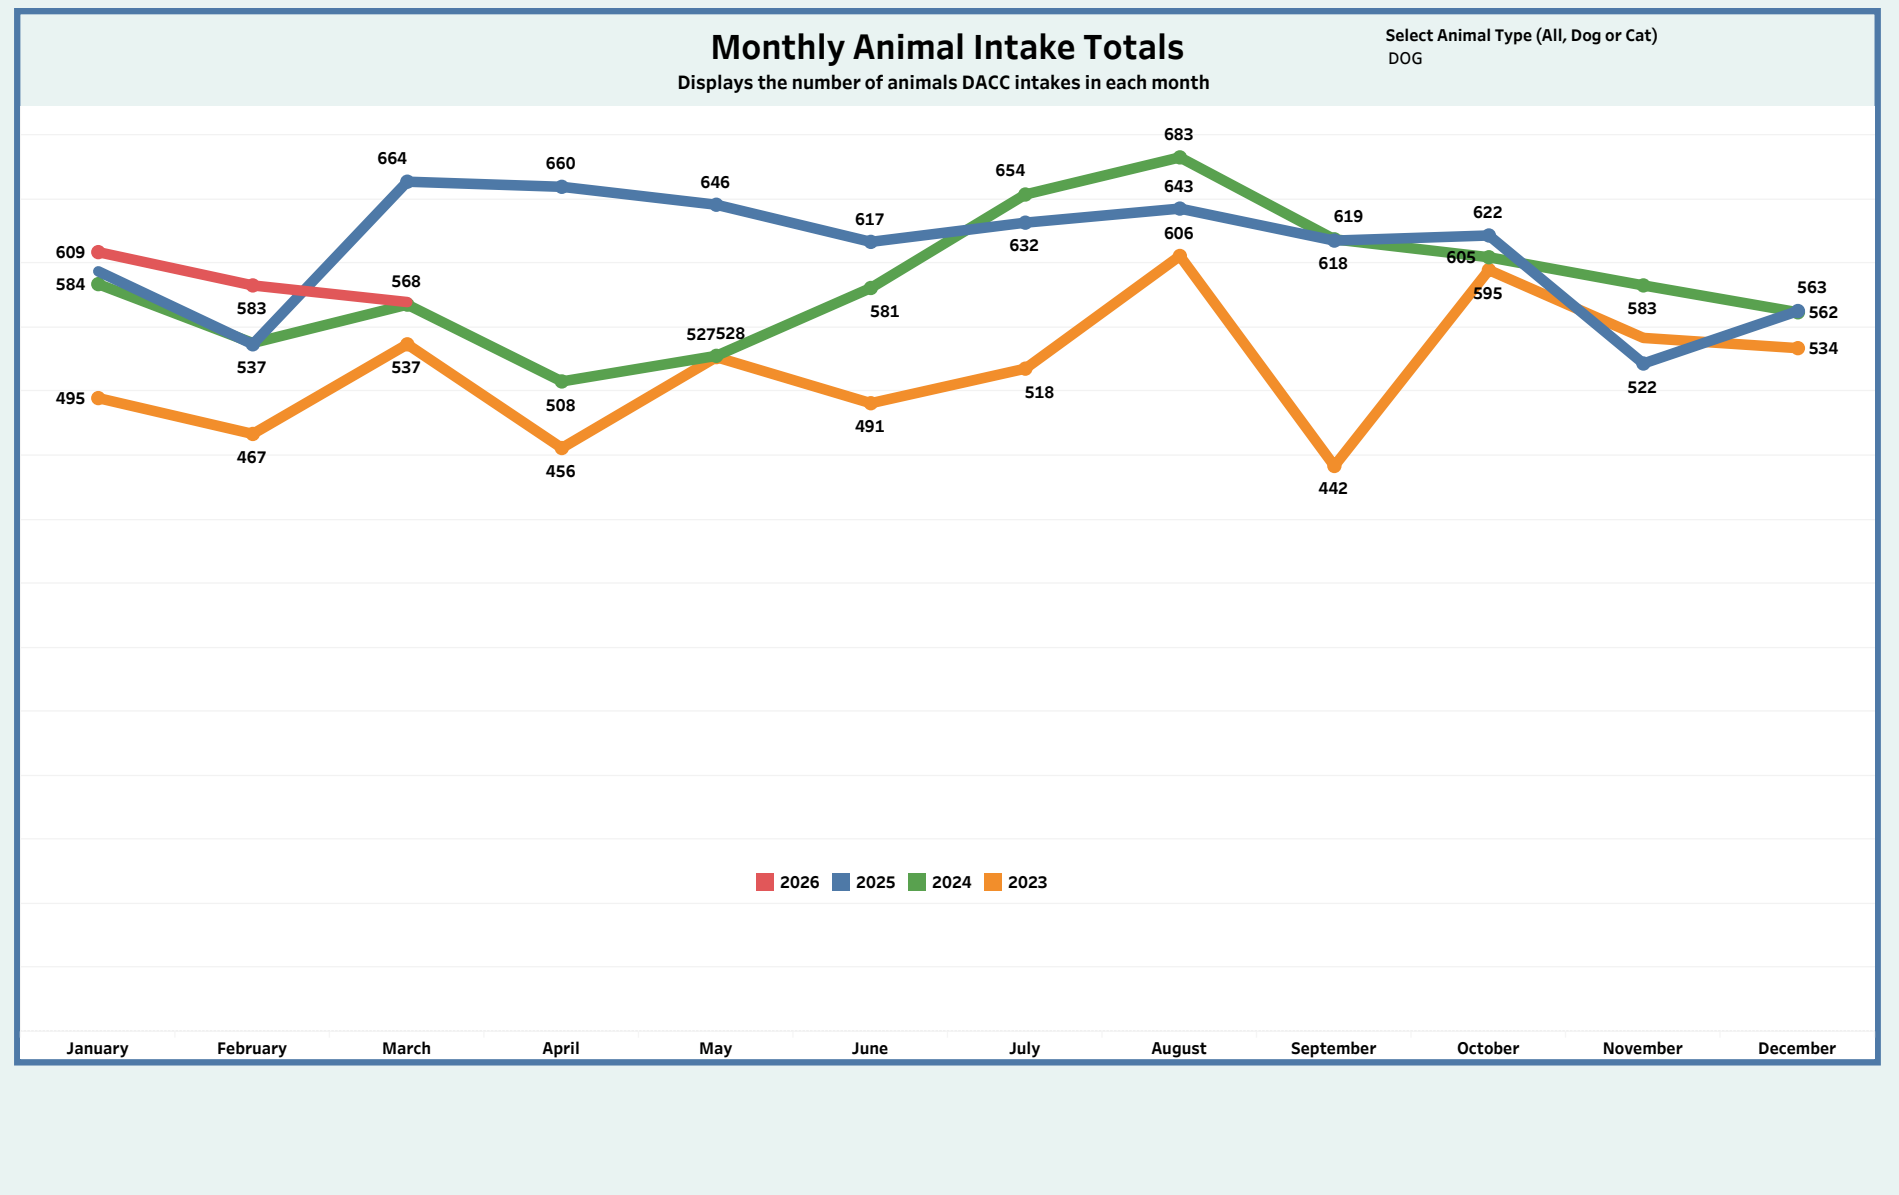

Detroit Animal Control

Monthly Metrics as of April 1, 2026

Monthly Metrics

Due to increased public interest in Detroit Animal Control, the General Services Department is making operational data available in an effort towards transparency. We believe it is important to give insight into the daily demands of Detroit Animal Control and to let the public and our partners know of our efforts on behalf of the citizens of Detroit.

You will find data since January 2023 in the following categories: **Dog Bite Reporting** / **ACO Responses** / **Monthly Intakes** / **Inbound calls to 922-DOGS** / **Bites Reported & Confirmed**

Dog Bite Reporting	Animal Control Officer Responses	Monthly Intakes	Monthly DAC vs Health Department (HD) Bites Reported	Inbound Calls 922-DOGS
--------------------	----------------------------------	-----------------	--	------------------------

You will find data since January 2023 in the following categories: **Dog Bite Reporting / ACO Responses / Monthly Intakes / Inbound calls to 922-DOGS/ Bites Reported & Confirmed**

- Dog Bite Reporting
- Animal Control Officer Responses
- Monthly Intakes**
- Monthly DAC vs Health Department (HD) Bites Reported
- Inbound Calls 922-DOGS