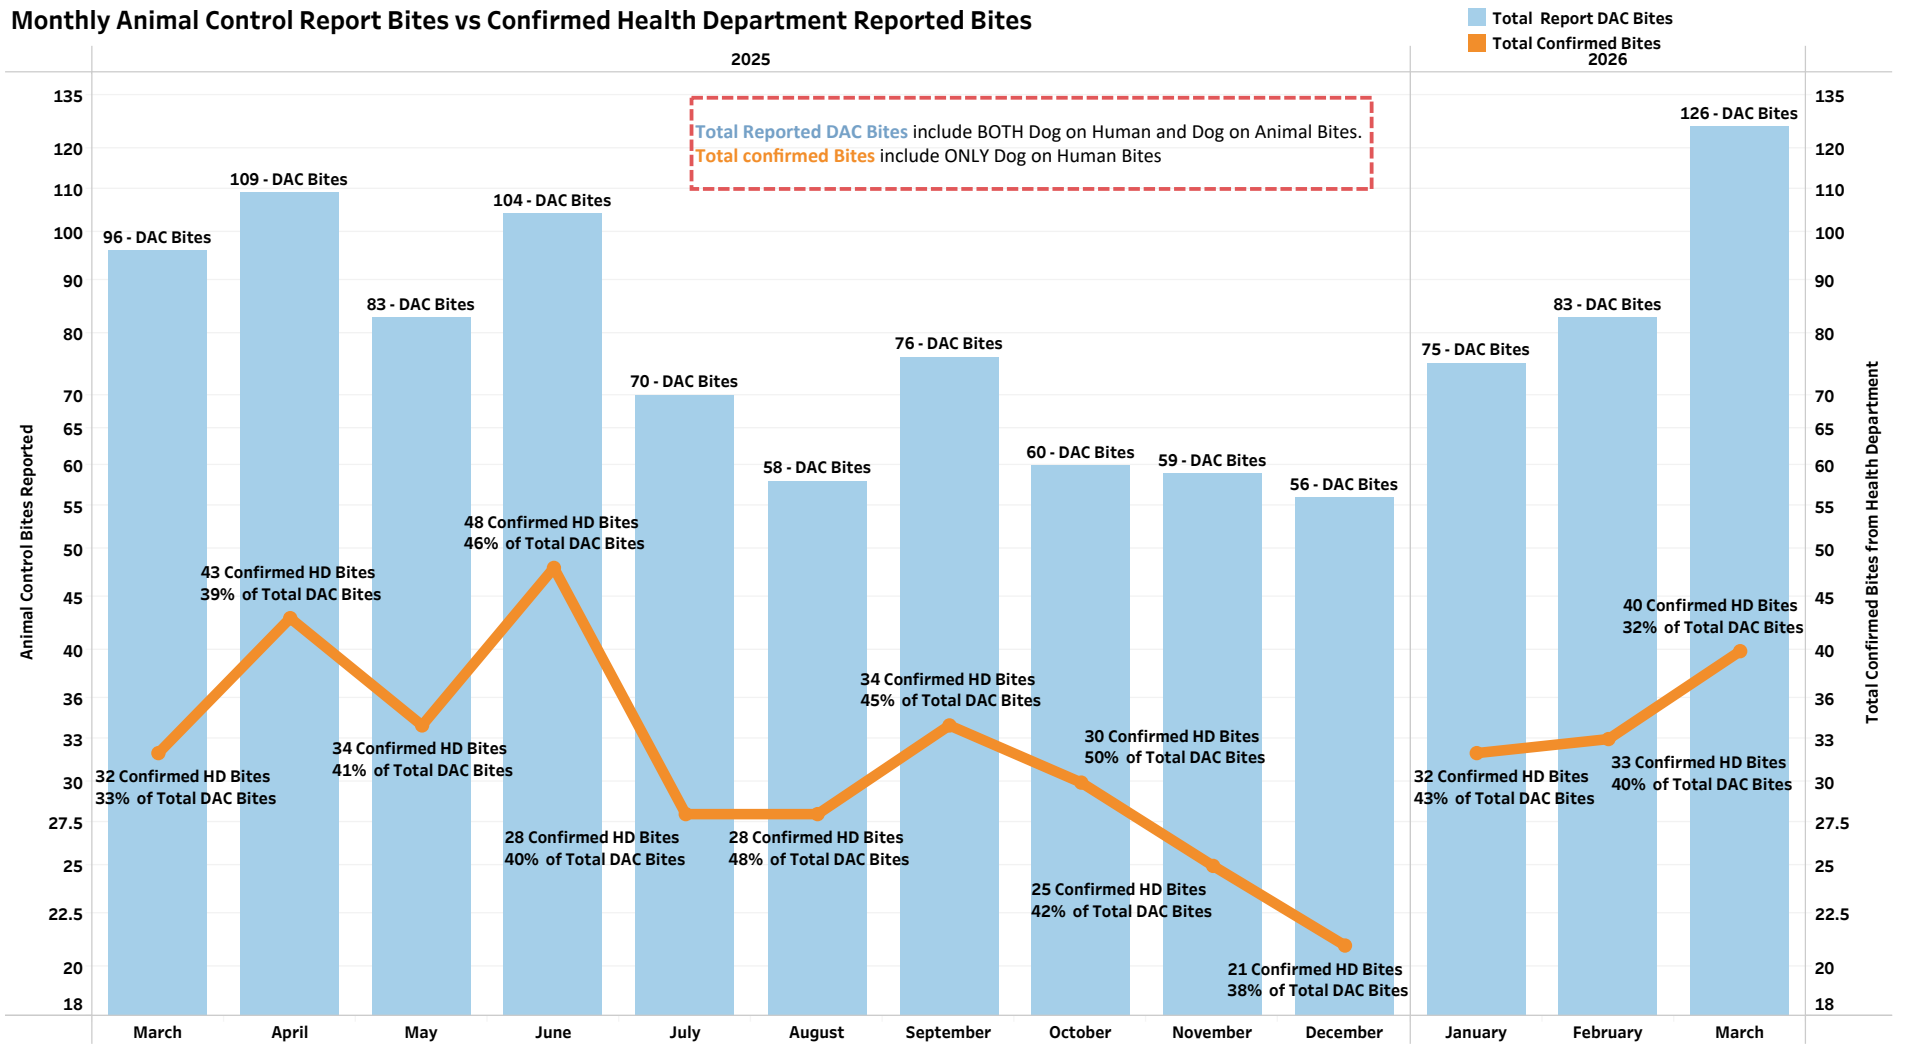

Detroit Animal Control

Monthly Metrics as of April 1, 2026

Monthly Metrics

Due to increased public interest in Detroit Animal Control, the General Services Department is making operational data available in an effort towards transparency. We believe it is important to give insight into the daily demands of Detroit Animal Control and to let the public and our partners know of our efforts on behalf of the citizens of Detroit.

You will find data since January 2023 in the following categories: **Dog Bite Reporting / ACO Responses / Monthly Intakes / Inbound calls to 922-DOGS/ Bites Reported & Confirmed**

Dog Bite Reporting	Animal Control Officer Responses	Monthly Intakes	Monthly DAC vs Health Department (HD) Bites Reported	Inbound Calls 922-DOGS
--------------------	----------------------------------	-----------------	--	------------------------

Monthly Animal Control Report Bites vs Confirmed Health Department Reported Bites

Detroit Animal Control

Monthly Metrics as of April 1, 2026

Monthly Metrics

Due to increased public interest in Detroit Animal Control, the General Services Department is making operational data available in an effort towards transparency. We believe it is important to give insight into the daily demands of Detroit Animal Control and to let the public and our partners know of our efforts on behalf of the citizens of Detroit.