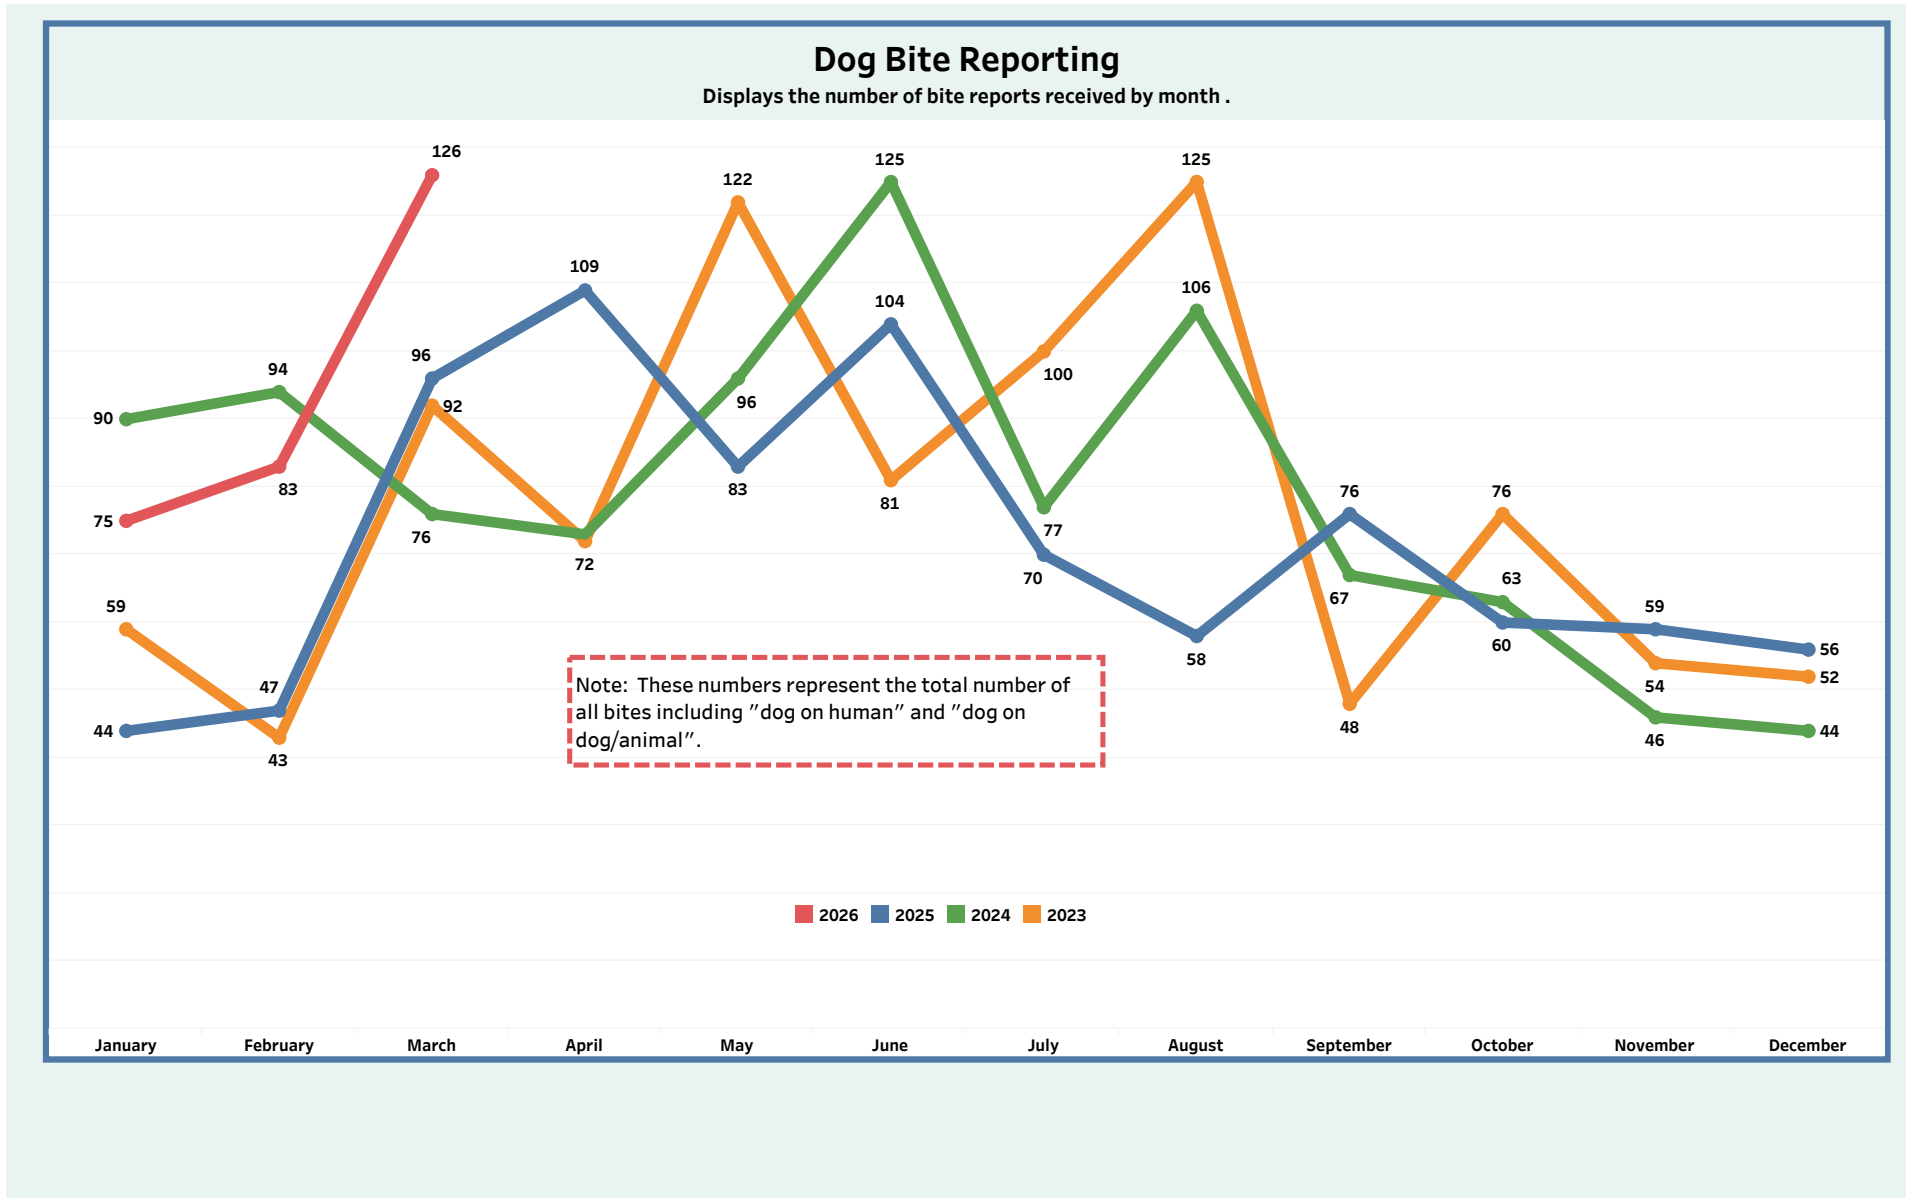

Detroit Animal Control

Monthly Metrics as of April 1, 2026

Monthly Metrics

Due to increased public interest in Detroit Animal Control, the General Services Department is making operational data available in an effort towards transparency. We believe it is important to give insight into the daily demands of Detroit Animal Control and to let the public and our partners know of our efforts on behalf of the citizens of Detroit.

You will find data since January 2023 in the following categories: **Dog Bite Reporting** / **ACO Responses** / **Monthly Intakes** / **Inbound calls to 922-DOGS** / **Bites Reported & Confirmed**

Dog Bite Reporting	Animal Control Officer Responses	Monthly Intakes	Monthly DAC vs Health Department (HD) Bites Reported	Inbound Calls 922-DOGS
---------------------------	----------------------------------	-----------------	--	------------------------