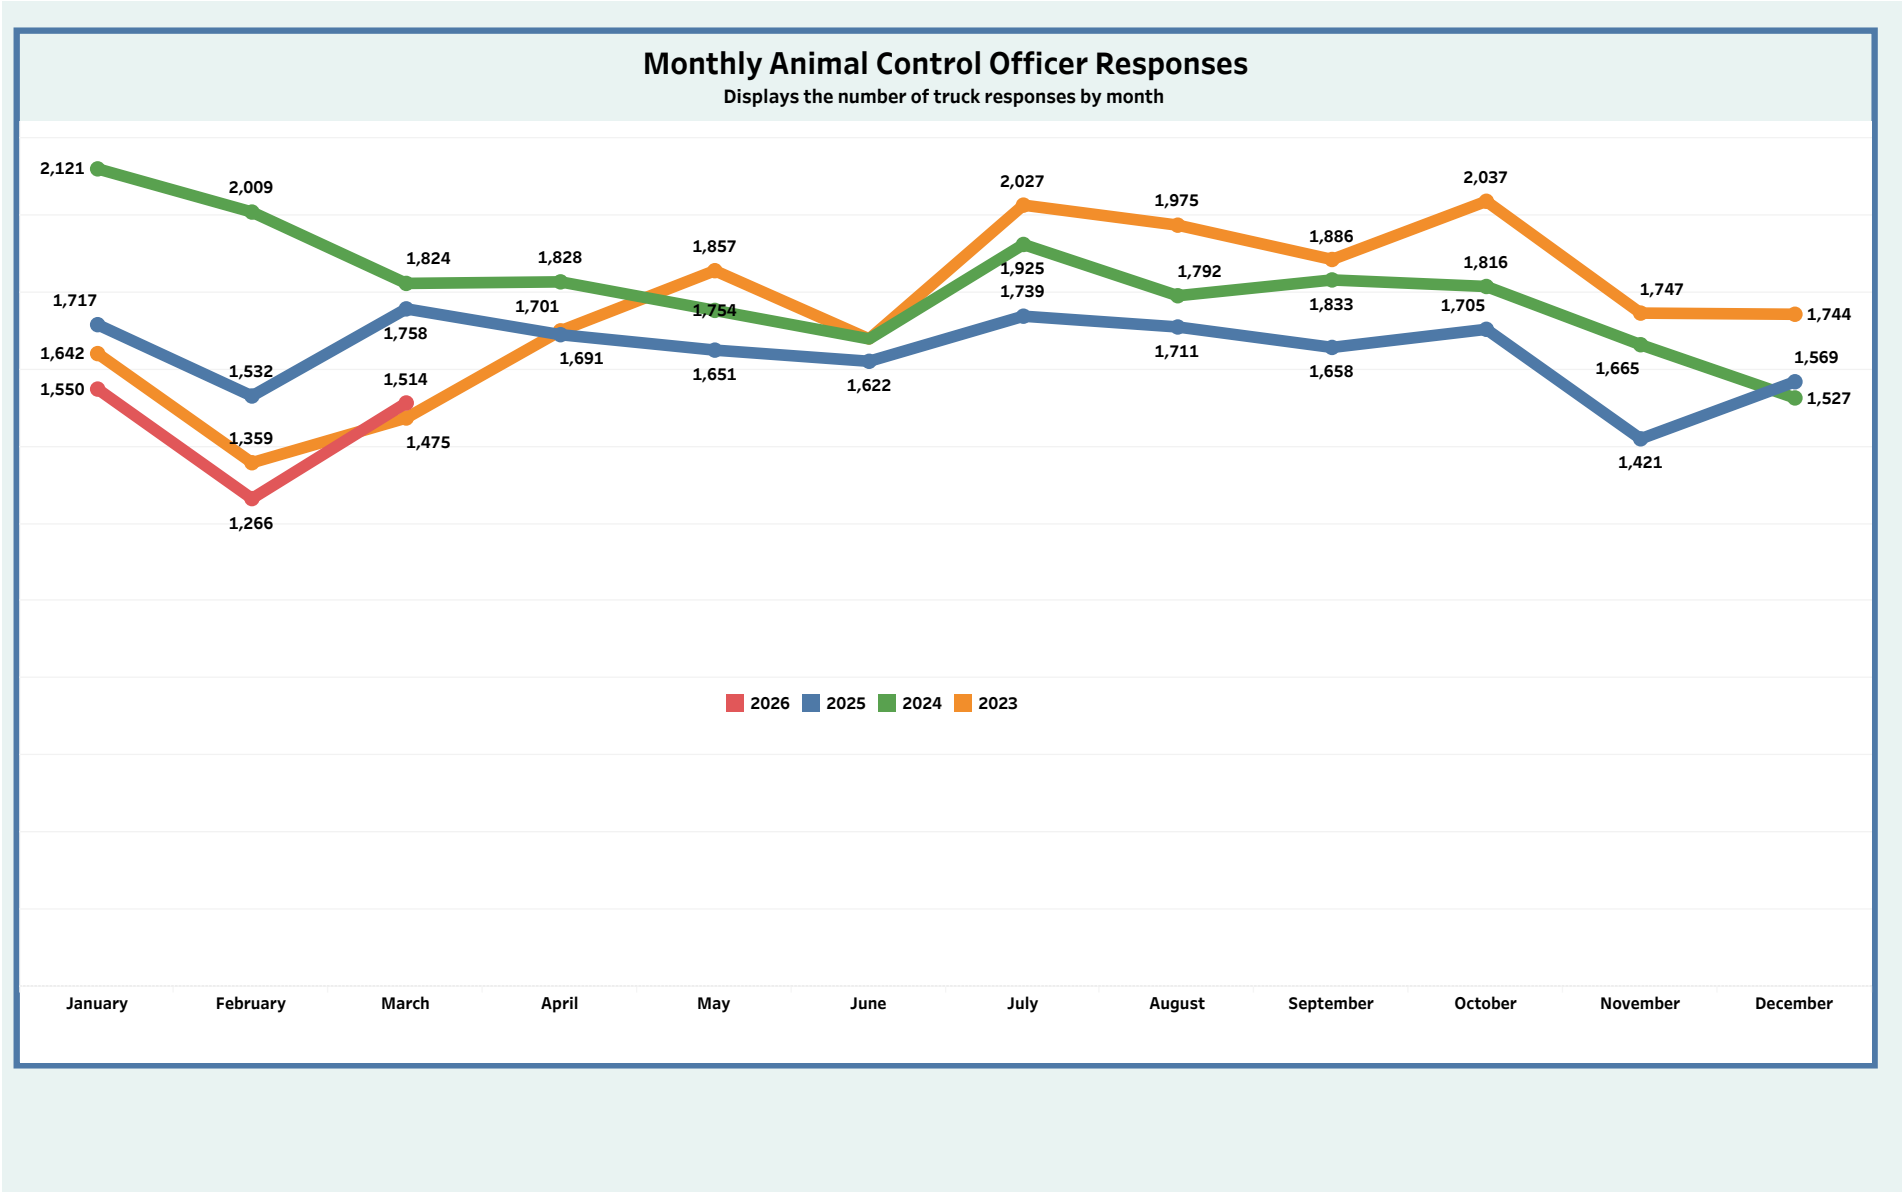

Detroit Animal Control

Monthly Metrics as of April 1, 2026

Monthly Metrics

Due to increased public interest in Detroit Animal Control, the General Services Department is making operational data available in an effort towards transparency. We believe it is important to give insight into the daily demands of Detroit Animal Control and to let the public and our partners know of our efforts on behalf of the citizens of Detroit.

You will find data since January 2023 in the following categories: **Dog Bite Reporting** / **ACO Responses** / **Monthly Intakes** / **Inbound calls to 922-DOGS** / **Bites Reported & Confirmed**

Dog Bite Reporting	Animal Control Officer Responses	Monthly Intakes	Monthly DAC vs Health Department (HD) Bites Reported	Inbound Calls 922-DOGS
--------------------	----------------------------------	-----------------	--	------------------------