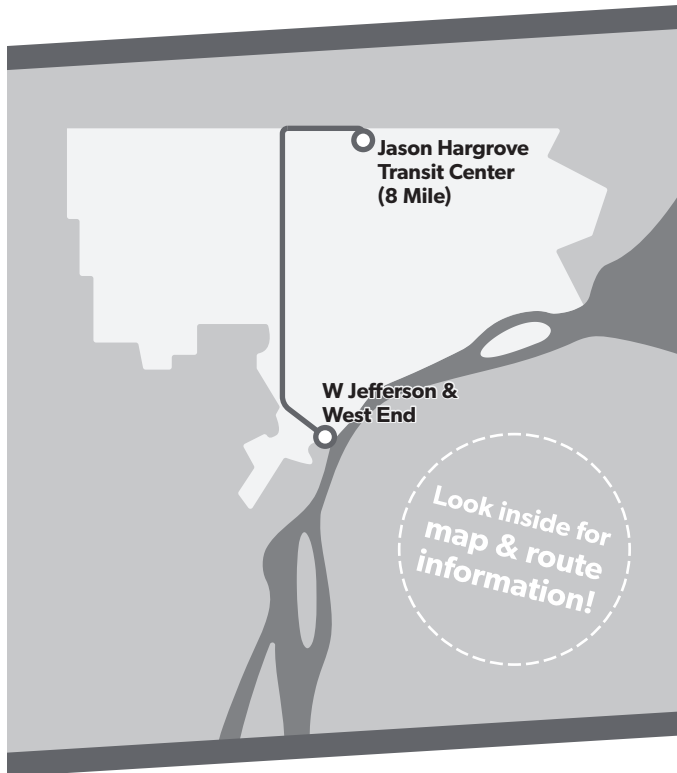

## Wyoming

TRANSIT ROUTE MAP & TIMETABLE

Effective **April 27, 2026**

@riddedot

#### Southbound to Jefferson

	Hayes & 8 Mile	Hayes & 7 Mile	Hayes & Outer Dr	Chalmers & Warren	Chalmers & Jefferson
10:00	10:21	10:31	10:44	10:50	
10:30	10:41	10:51	11:04	11:11	
10:50	11:01	11:12	11:26	11:33	
11:00	11:22	11:33	11:47	11:54	
11:30	11:42	11:53	<b>12:07</b>	<b>12:14</b>	
<b>11:50</b>					
12:10	12:22	12:33	12:47	12:54	
12:30	12:42	12:53	1:07	1:14	