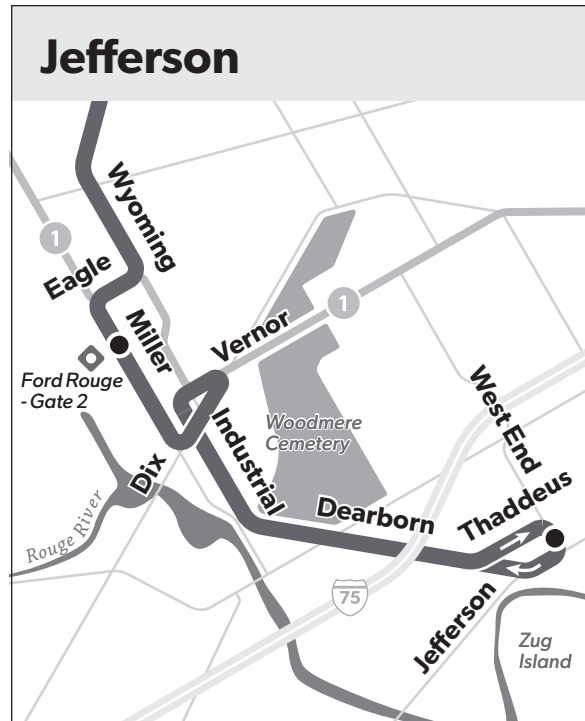

- All buses are handicap accessible.
- Buses have the capacity for two bikes on front racks.

- Strollers and carts are allowed on the bus, but cannot block aisles or doorways.
- Service animals are allowed on DDOT buses and in public facilities.