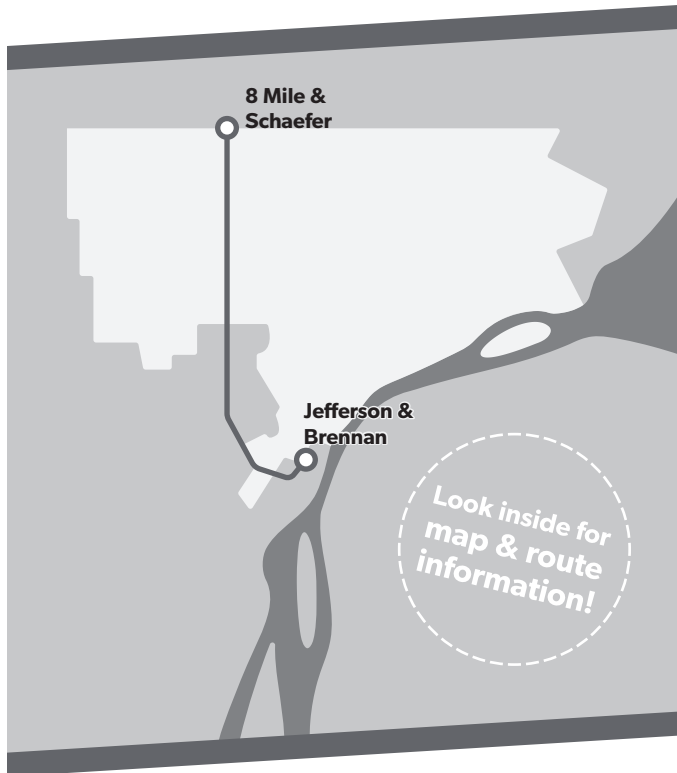

41

Schaefer

TRANSIT ROUTE MAP & TIMETABLE

Effective **April 27, 2026**

@riddedot

Regional Pass

Dart passes allow unlimited rides on DDOT and SMART buses.

	Full	Reduced
4-Hour Dart Pass	$2	$0.50
24-Hour Dart Pass	$5	$2
7 Day Dart Pass	$22	$10
31 Day Dart Pass	$70	$29

* Seniors (ages 65 and older), people with disabilities and Medicare recipients are eligible for a reduced fare. Get an application at bit.ly/ddotreducedfare

Pay with the app

Download the Transit app today to buy Dart passes! Dart passes get you unlimited rides on DDOT and SMART buses for the duration of the pass.