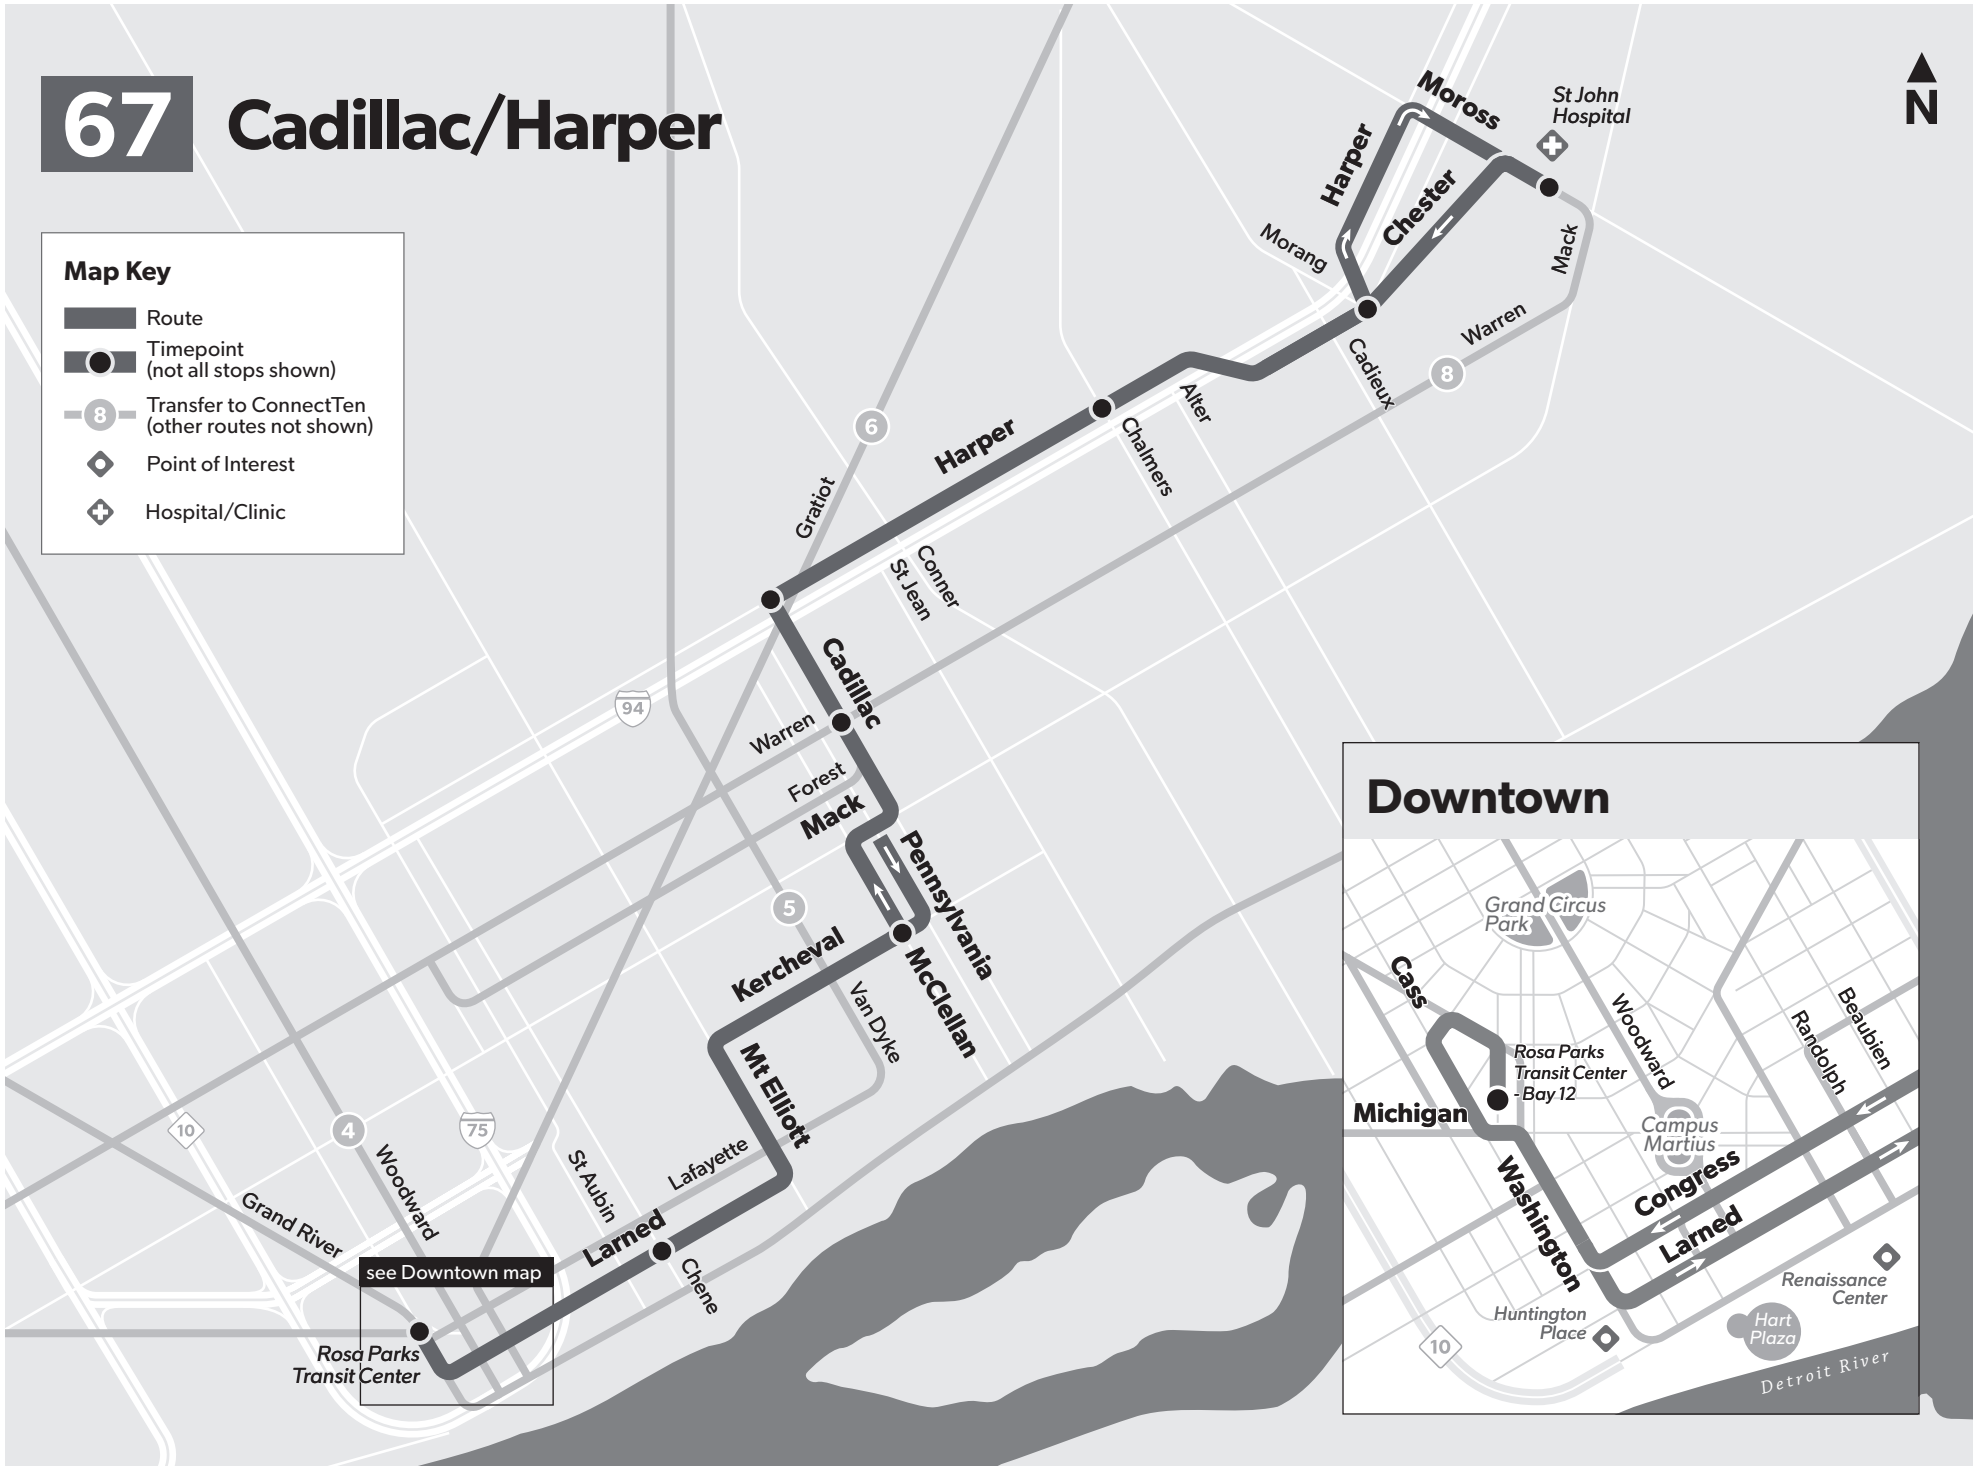

### Map Key

- Route
- Timepoint (not all stops shown)
- Transfer to ConnectTen (other routes not shown)
- Point of Interest
- Hospital/Clinic

Westbound to Downtown

Moross & Mack	Harper & Morang	Harper & Chalmers	Cadillac & Harper	Cadillac & Warren	Kercheval & Warren	Larned & McClellan	Rosa Parks Transit Center Bay 12
6:15	6:19	6:27	6:34	6:36	6:43	6:53	7:03
7:00	7:04	7:12	7:19	7:21	7:28	7:38	7:48
7:45	7:49	7:57	8:05	8:08	8:16	8:27	8:39
8:30	8:35	8:43	8:51	8:54	9:02	9:13	9:25
9:15	9:20	9:28	9:36	9:39	9:47	9:58	10:10
10:10	10:15	10:23	10:31	10:34	10:42	10:53	11:05
11:10	11:15	11:23	11:31	11:34	11:42	11:53	<b>12:05</b>
<b>12:15</b>	<b>12:20</b>	<b>12:28</b>	<b>12:36</b>	<b>12:39</b>	<b>12:47</b>	<b>12:58</b>	<b>1:10</b>
1:15	1:20	1:28	1:36	1:39	1:47	1:58	2:10
2:15	2:20	2:28	2:36	2:39	2:47	2:58	3:10
3:15	3:20	3:28	3:36	3:39	3:47	3:58	4:10
4:00	4:05	4:13	4:21	4:24	4:32	4:43	4:55
4:45	4:50	4:58	5:06	5:09	5:17	5:28	5:40
5:30	5:35	5:43	5:51	5:54	6:02	6:13	6:25
6:15	6:20	6:28	6:36	6:39	6:47	6:58	7:10
7:00	7:05	7:13	7:21	7:24	7:32	7:43	7:55
8:00	8:04	8:12	8:19	8:21	8:28	8:38	8:49
9:00	9:04	9:12	9:19	9:21	9:28	9:38	9:49
10:00	10:04	10:12	10:19	10:21	10:28	10:38	10:49
11:00	11:04	11:12	11:19	11:21	11:28	11:38	11:49