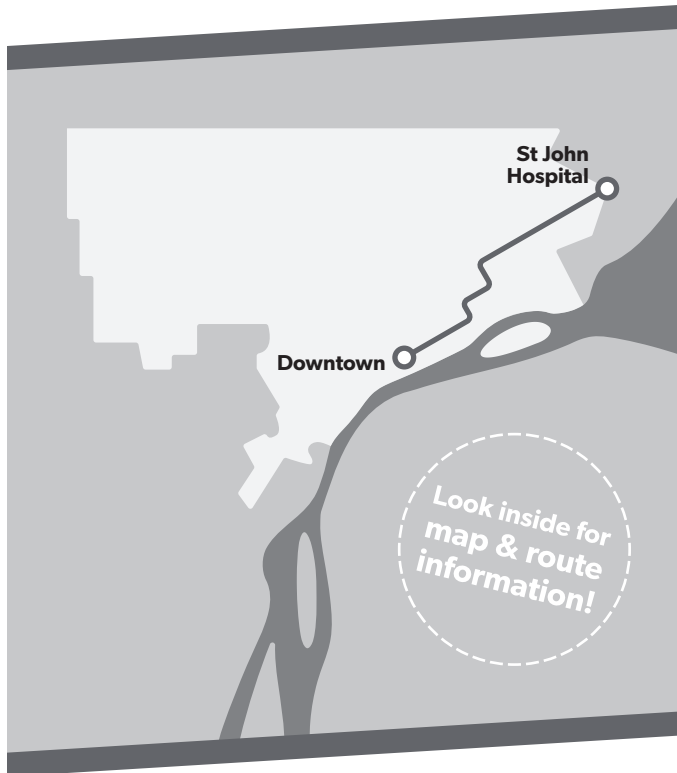

## Cadillac/Harper

TRANSIT ROUTE MAP & TIMETABLE

Effective **April 21, 2025**

@riddedot

### Map Key

- Route
- Timepoint (not all stops shown)
- Transfer to ConnectTen (other routes not shown)
- Point of Interest
- Hospital/Clinic

Westbound to Downtown

Moross & Mack	Harper & Morang	Harper & Chalmers	Cadillac & Harper	Cadillac & Warren	Kercheval & Warren	Larned & McClellan	Rosa Parks Transit Center Bay 12
6:15	6:19	6:27	6:34	6:36	6:43	6:53	7:03
7:00	7:04	7:12	7:19	7:21	7:28	7:38	7:48
7:45	7:49	7:57	8:05	8:08	8:16	8:27	8:39
8:30	8:35	8:43	8:51	8:54	9:02	9:13	9:25
9:15	9:20	9:28	9:36	9:39	9:47	9:58	10:10
10:10	10:15	10:23	10:31	10:34	10:42	10:53	11:05
11:10	11:15	11:23	11:31	11:34	11:42	11:53	<b>12:05</b>
<b>12:15</b>	<b>12:20</b>	<b>12:28</b>	<b>12:36</b>	<b>12:39</b>	<b>12:47</b>	<b>12:58</b>	<b>1:10</b>
1:15	1:20	1:28	1:36	1:39	1:47	1:58	2:10
2:15	2:20	2:28	2:36	2:39	2:47	2:58	3:10
3:15	3:20	3:28	3:36	3:39	3:47	3:58	4:10
4:00	4:05	4:13	4:21	4:24	4:32	4:43	4:55
4:45	4:50	4:58	5:06	5:09	5:17	5:28	5:40
5:30	5:35	5:43	5:51	5:54	6:02	6:13	6:25
6:15	6:20	6:28	6:36	6:39	6:47	6:58	7:10
7:00	7:05	7:13	7:21	7:24	7:32	7:43	7:55
8:00	8:04	8:12	8:19	8:21	8:28	8:38	8:49
9:00	9:04	9:12	9:19	9:21	9:28	9:38	9:49
10:00	10:04	10:12	10:19	10:21	10:28	10:38	10:49
11:00	11:04	11:12	11:19	11:21	11:28	11:38	11:49