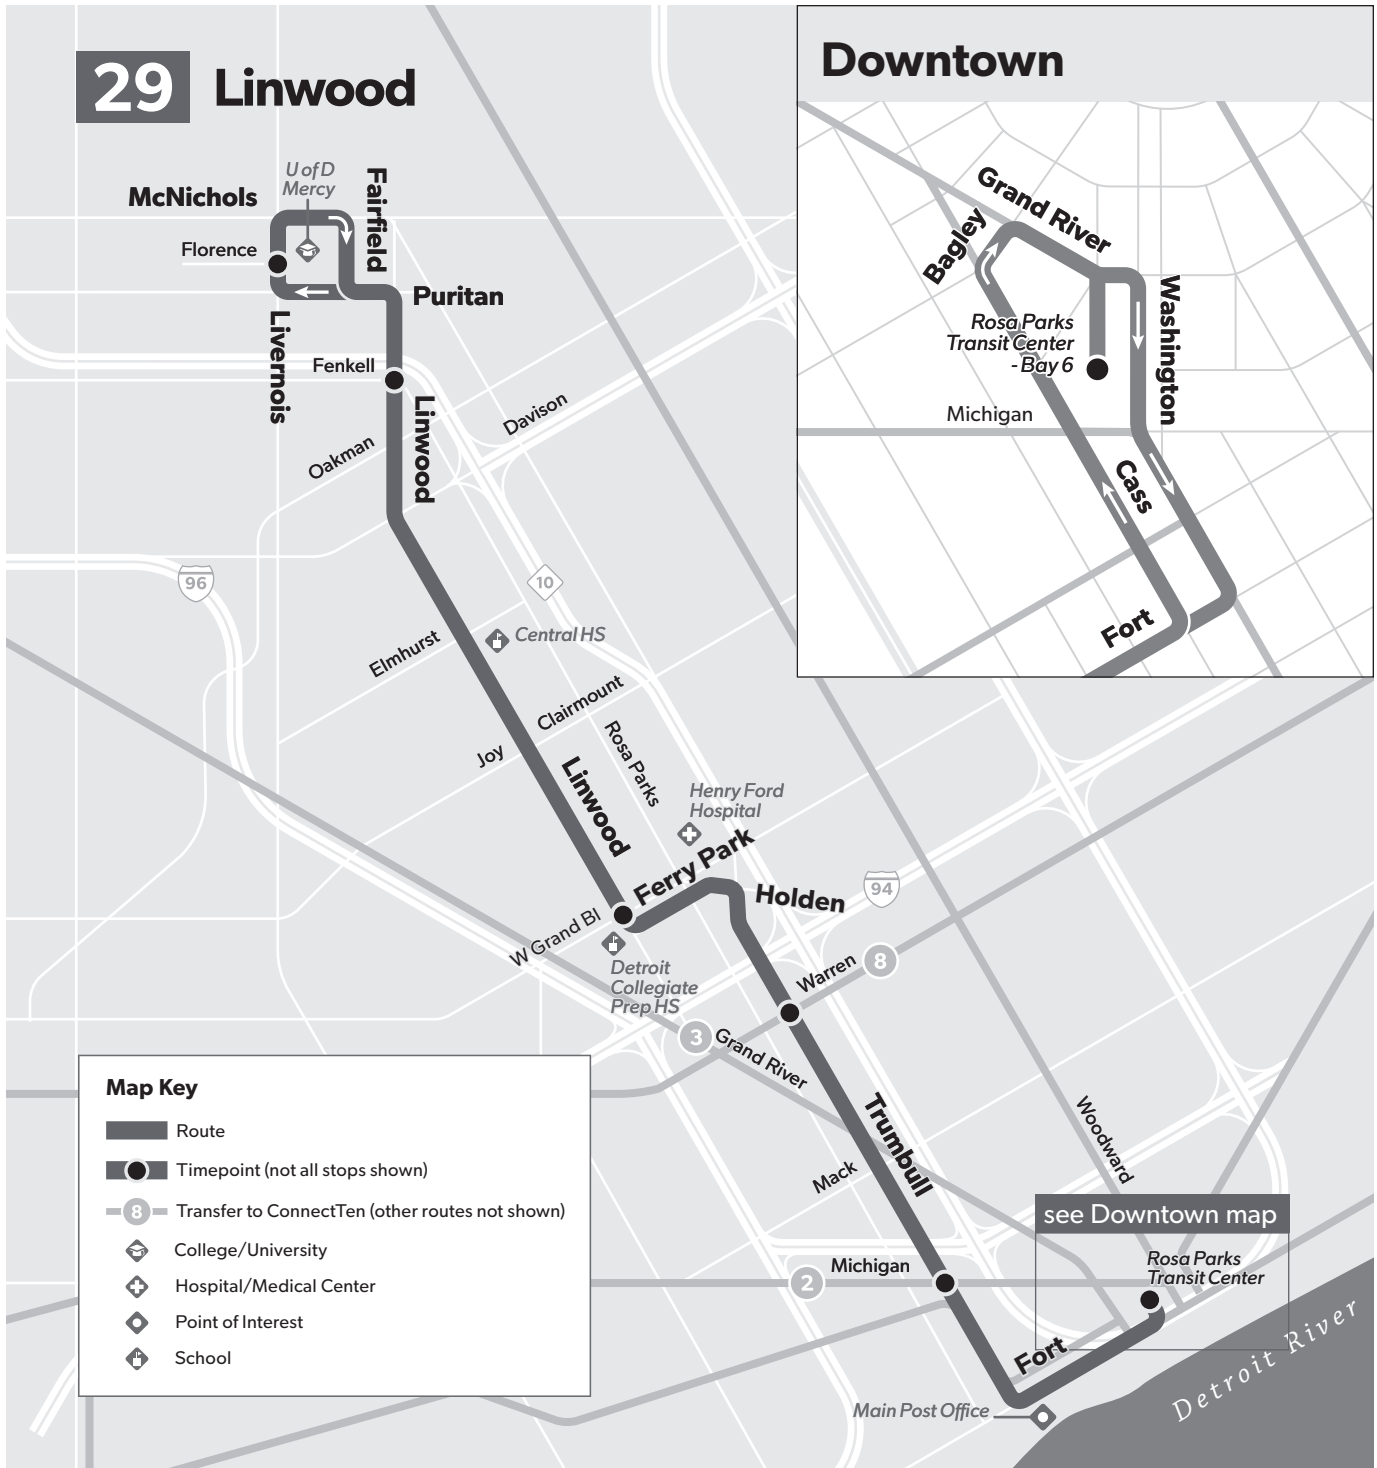

29 Linwood

Downtown

All buses are handicap accessible.

Buses have the capacity for two bikes on front racks.

Strollers and carts are allowed on the bus, but cannot block aisles or doorways.

Service animals are allowed on DDOT buses and in public facilities.