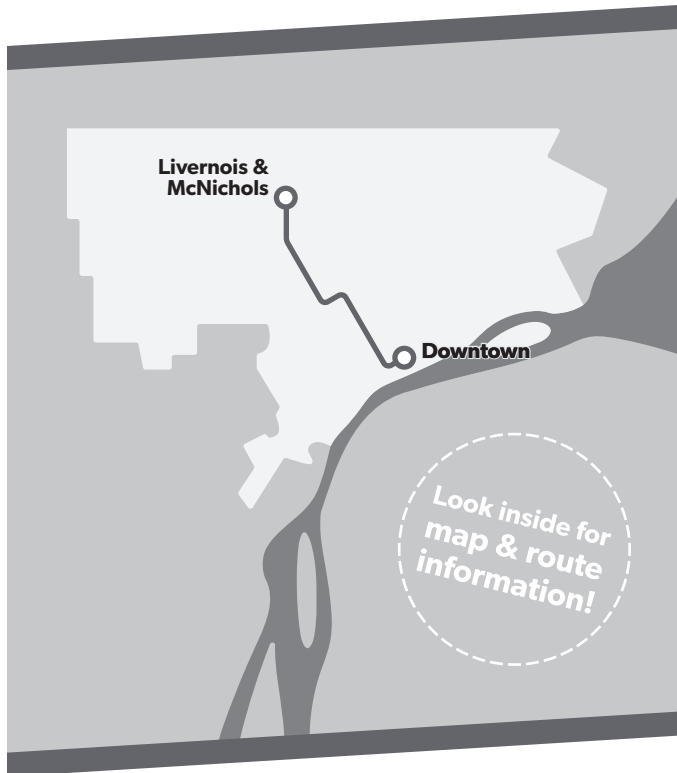

29

Linwood

TRANSIT ROUTE MAP & TIMETABLE

Effective **April 21, 2025**

@riddedot

Regional Pass

The Dart Passes allow unlimited rides on DDOT and SMART buses and the QLINE Streetcar.

	Full	Reduced
4-Hour Dart Pass	$2	$0.50
24-Hour Dart Pass	$5	$2
7 Day Dart Pass	$22	$10
31 Day Dart Pass	$70	$29

* Seniors (ages 65 and older), people with disabilities, Medicare recipients, and students with a school-issued ID are eligible for a reduced fare. An application is required.

Pay with the app

Download the Token Transit app today to buy Dart passes! Dart passes get you unlimited rides between DDOT, SMART and the QLINE for the duration of the pass.