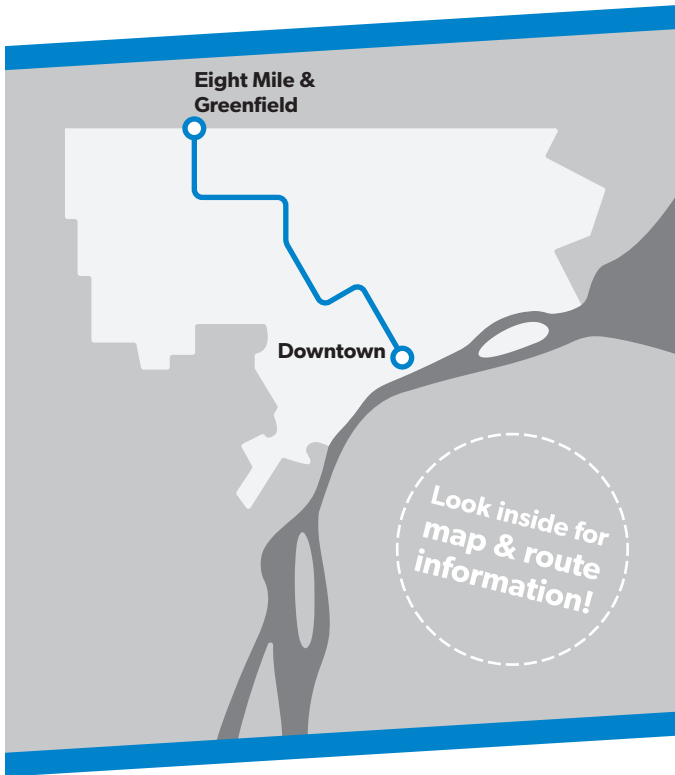

16

Dexter

TRANSIT ROUTE MAP & TIMETABLE

Effective **January 20, 2025**

@riddedot

Regional Pass

The Dart Passes allow unlimited rides on DDOT and SMART buses and the QLINE Streetcar.

	Full	Reduced
4-Hour Dart Pass	\$2	\$0.50
24-Hour Dart Pass	\$5	\$2
7 Day Dart Pass	\$22	\$10
31 Day Dart Pass	\$70	\$29

see Downtown map

Detroit River

Map Key

- Route
- Timepoint (not all stops shown)
- Transfer to ConnectTen (other routes not shown)
- Hospital/Clinic
- Point of Interest
- School

8 Mile

Downtown Monday-Friday

50 Monday-Friday

Southbound to Jefferson

Hayes & 8 Mile	Hayes & 7 Mile	Hayes & Outer Dr	Chalmers & Warren	Chalmers & Jefferson
10:10	10:21	10:31	10:44	10:50
10:30	10:41	10:51	11:04	11:11
10:50	11:01	11:12	11:26	11:33
11:10	11:22	11:33	11:47	11:54
11:30	11:42	11:53	12:07	12:14
11:50				12:34
12:10	12:22	12:33	12:47	12:54
12:30	12:42	12:53	1:07	1:14

This is a sample schedule, not an actual route

← Find your day of travel (Monday-Friday / Saturday / Sunday).

← Find your direction.

← Find a **timepoint** closest to your boarding location.
Additional bus stops are located **between** the timepoints.